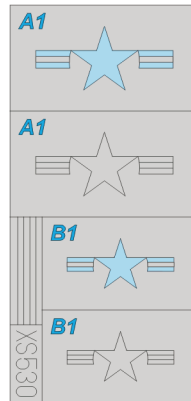

eduard
Express Mask

XS 530

F4U National Insignia Post War

FOR 1/72 KIT

REFERENCES:

THE OFFICIAL MONOGRAM
US NAVY & MARINE CORPS
AIRCRAFT COLOR GUIDE
(vol.2 1940-1949)

IN DETAIL & SCALE VOL.55
IN DETAIL & SCALE VOL.56

1.)

2.)

3.)

4.)

5.)

6.)