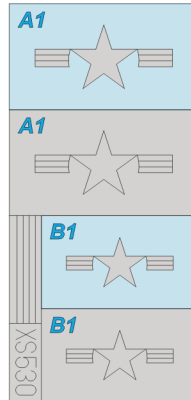

eduard
Express Mask

XS 530

F4U National Insignia Post War

FOR 1/72 KIT

REFERENCES:

THE OFFICIAL MONOGRAM
US NAVY & MARINE CORPS
AIRCRAFT COLOR GUIDE
(vol.2 1940-1949)

IN DETAIL & SCALE VOL.55
IN DETAIL & SCALE VOL.56

1.)

2.)

3.)

4.)

5.)

6.)