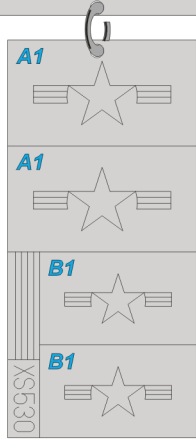

eduard
Express Mask

XS 530

F4U National Insignia Post War

FOR 1/72 KIT

REFERENCES:

THE OFFICIAL MONOGRAM
US NAVY & MARINE CORPS
AIRCRAFT COLOR GUIDE
(vol.2 1940-1949)

IN DETAIL & SCALE VOL.55
IN DETAIL & SCALE VOL.56

1.)

2.)

3.)

4.)

5.)

6.)