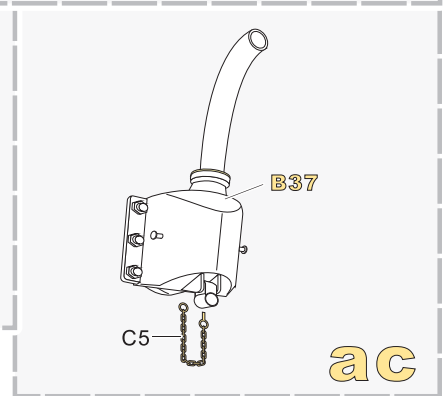

1/35 MILITARY MINIATURE VEHICLE UPGRADE SERIES PE351019