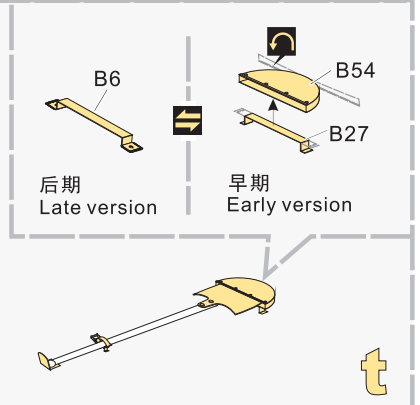

A6

B3

B18

B1

A10

A27

A5

B35

A21

A32

d

仅用于后期型  
Only fixed on late type

1/35 MILITARY MINIATURE VEHICLE UPGRADE SERIES PE351019

1/35 MILITARY MINIATURE VEHICLE UPGRADE SERIES PE351019

1/35 MILITARY MINIATURE VEHICLE UPGRADE SERIES PE351019