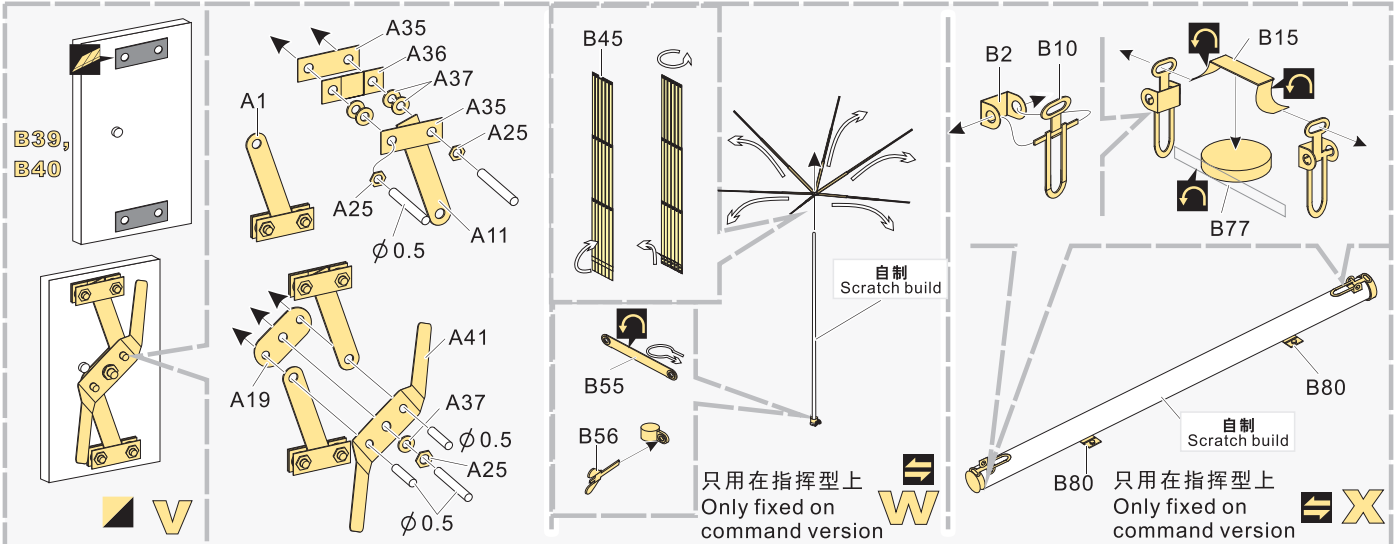

A6

B3

B18

B1

A10

A27

A5

B35

A21

A32

d

仅用于后期型  
Only fixed on late type

1/35 MILITARY MINIATURE VEHICLE UPGRADE SERIES PE351019

1/35 MILITARY MINIATURE VEHICLE UPGRADE SERIES PE351019

1/35 MILITARY MINIATURE VEHICLE UPGRADE SERIES PE351019