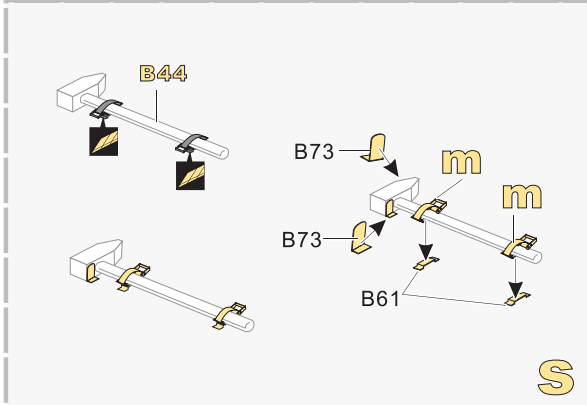

A6

B3

B18

B1

A10

A27

A5

B35

A21

A32

d

仅用于后期型  
Only fixed on late type

1/35 MILITARY MINIATURE VEHICLE UPGRADE SERIES PE351019

1/35 MILITARY MINIATURE VEHICLE UPGRADE SERIES PE351019

1/35 MILITARY MINIATURE VEHICLE UPGRADE SERIES PE351019