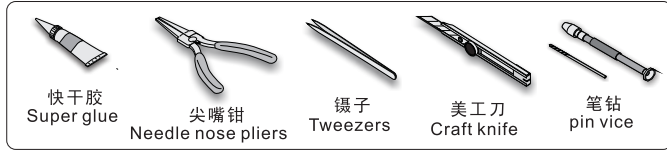

1/35 MILITARY MINIATURE VEHICLE UPGRADE SERIES PE351019

WWII German Jagdtiger Basic

二战德军猎虎坦克歼击车炮塔改造件

[For TAKOM 8001]

推荐使用工具 RECOMMENDED TOOLS

安装 install	折叠 bend	A1 改造件零件编号 PE/resin part number	B12 原零件编号 kit part number	C22 被替换的原零件编号 replaced kit part number	选择安装 alternative
弧度卷曲 radial bending	钻孔 drill	切除 remove	另一侧相同制作 repeat on opposite side	注意 caution	填补 fill
用胶棒制作 make from plastic rod	用铜管制作 make from brass tube	制作若干组 multiple assembly			

用尖端在凹槽处冲压
use penpoint to press on the dent

蚀刻片零件内侧面向上
PE part inboard side turn up
用笔尖在凹槽处刮
Use penpoint scratch on the flute

圆珠笔
Ballpen

Push

B8 **x24** a

A30 **x7** 早期
Early version

x8 后期
Late version

A28

A3

C5

C1

C7

C1

C1

C7

C1

B12

B40

B34

B35

B38

B37

c

A6

B3

B18

B1

A10

A27

A5

B35

A21

A32

d

仅用于后期型
Only fixed on late type