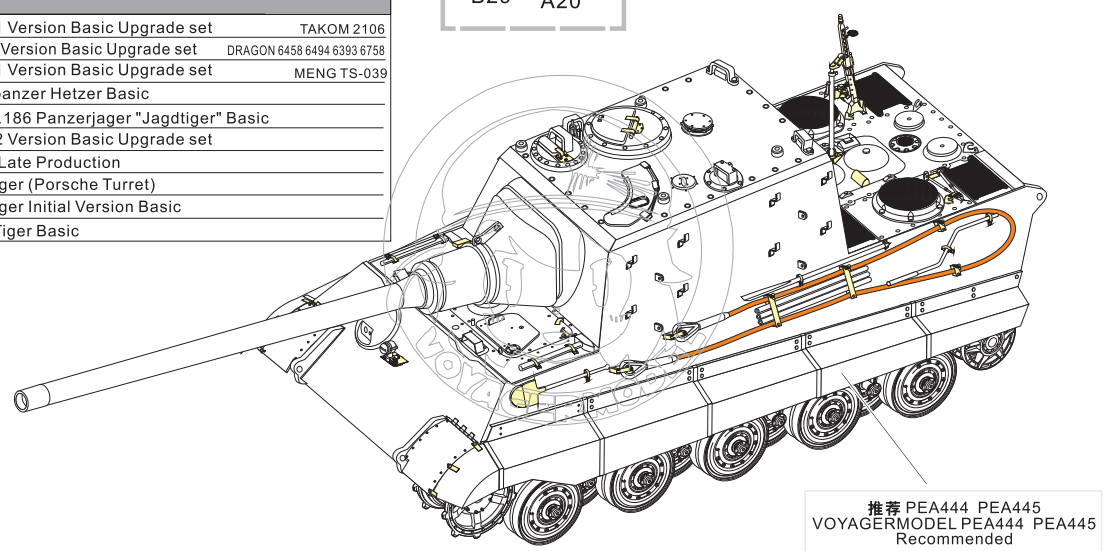

VOYAGERMODEL® 无微不至 极尽享受
The Best Upgrade Solution

Recommended item

PE 35939	WWII Jagdpanther G1 Version Basic Upgrade set	TAKOM 2106
PE 35954	WWII Jagdpanther G1 Version Basic Upgrade set	DRAGON 6458 6494 6393 6758
PE 35955	WWII Jagdpanther G1 Version Basic Upgrade set	MENG TS-039
PE 35616	WWII German Bergepanzer Hetzer Basic	
PE 35160	WWII German Sd.Kfz. 186 Panzerjager "Jagdtiger" Basic	
PE 35962	WWII Jagdpanther G2 Version Basic Upgrade set	
PE 35928	WWII German Tiger I Late Production	
PE 35929	WWII German King Tiger (Porsche Turret)	
PE 35917	WWII German King Tiger Initial Version Basic	
PE 35914	WWII German SturmTiger Basic