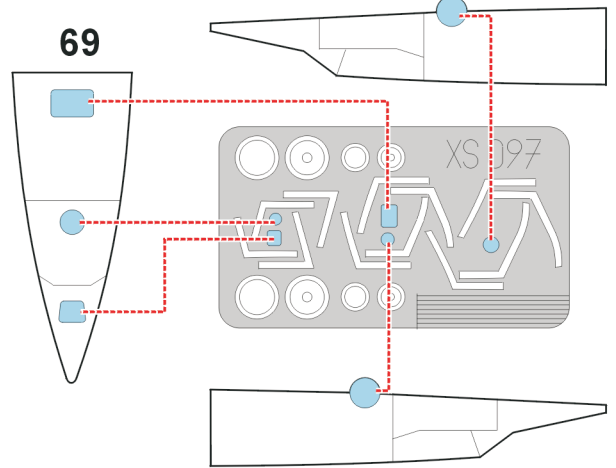

# AJ-37 Vigen

The die-cut mask for accurate canopy frame painting of the  
*Heller 1/72 KIT*

**XS 097**

### REFERENCES :

HT model - # 4/1999  
HPM # 5/2000  
HPM # 6/2000

69

1.)

66

67

68

2.)