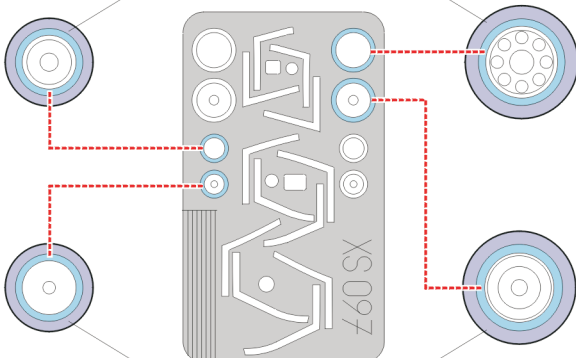

# AJ-37 Vigen

The die-cut mask for accurate canopy frame painting of the  
*Heller 1/72 KIT*

**XS 097**

3.)

4.)

LIQUID MASK

11

LIQUID MASK

10

LIQUID MASK

10