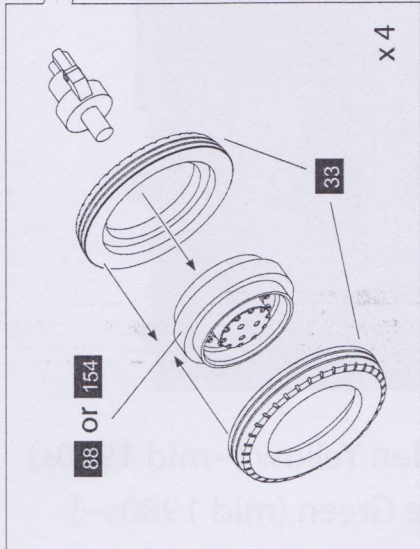

## TOOLS RECOMMENDED

Cement

Side Cutter

Modeling Knife

Tweezers

Parts Code	Item	SW48017
00-147-001	Ax2	1/48 Vicker Tow Tractor
00-104-001		Figures 1 - Driver
00-104-002		Figures 2
00-104-003		Figures 3
00-104-004		Figures 4
00-104-005		Figures 5 - Crew With Helment
00-104-006		Figures 6 - Crew With Helment
00-104-007		Figures 7
00-104-008		Figures 8
00-104-009		Figures 9
01-147-48017	Decal	

\*Parts not incicate in the conctruction are not used for this kit.

**33** denotes Humbrol Paints

1

2

4

5