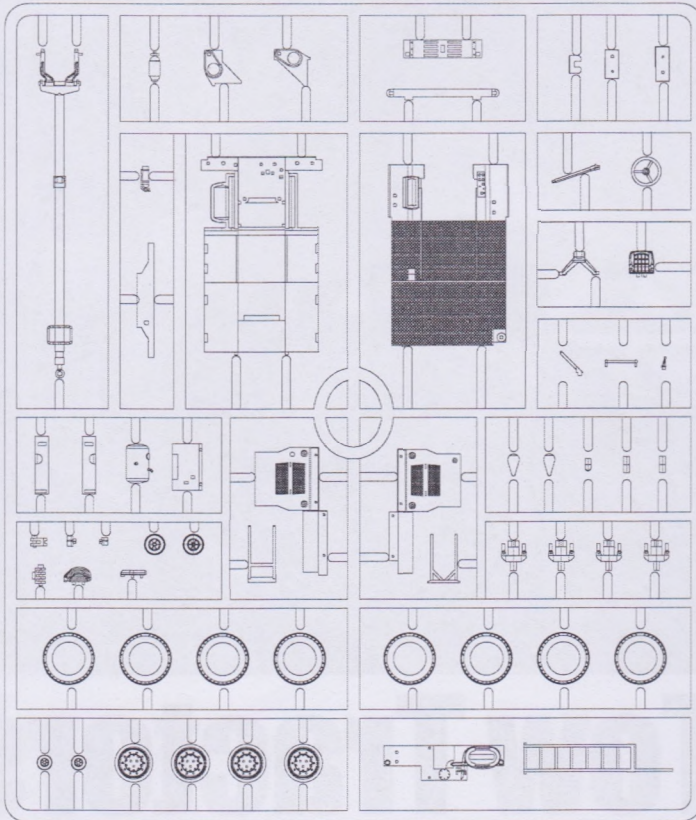

## TOOLS RECOMMENDED

Cement

Side Cutter

Modeling Knife

Tweezers

Parts Code	Item	SW48017
00-147-001	Ax2	1/48 Vicker Tow Tractor
00-104-001		Figures 1 - Driver
00-104-002		Figures 2
00-104-003		Figures 3
00-104-004		Figures 4
00-104-005		Figures 5 - Crew With Helment
00-104-006		Figures 6 - Crew With Helment
00-104-007		Figures 7
00-104-008		Figures 8
00-104-009		Figures 9
01-147-48017	Decal	