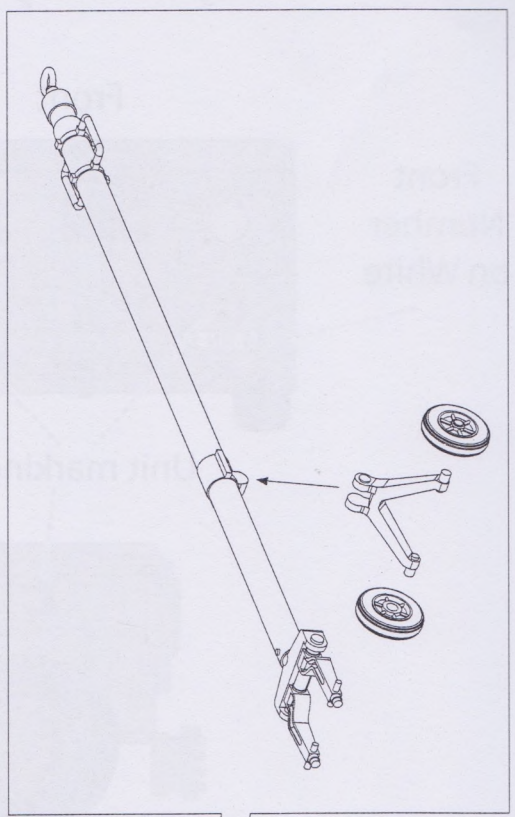

## TOOLS RECOMMENDED

Cement

Side Cutter

Modeling Knife

Tweezers

Parts Code	Item	SW48017
00-147-001	Ax2	1/48 Vicker Tow Tractor
00-104-001		Figures 1 - Driver
00-104-002		Figures 2
00-104-003		Figures 3
00-104-004		Figures 4
00-104-005		Figures 5 - Crew With Helment
00-104-006		Figures 6 - Crew With Helment
00-104-007		Figures 7
00-104-008		Figures 8
00-104-009		Figures 9
01-147-48017	Decal	

\*Parts not incicate in the conctruction are not used for this kit.

**33** denotes Humbrol Paints

1

2

4

5