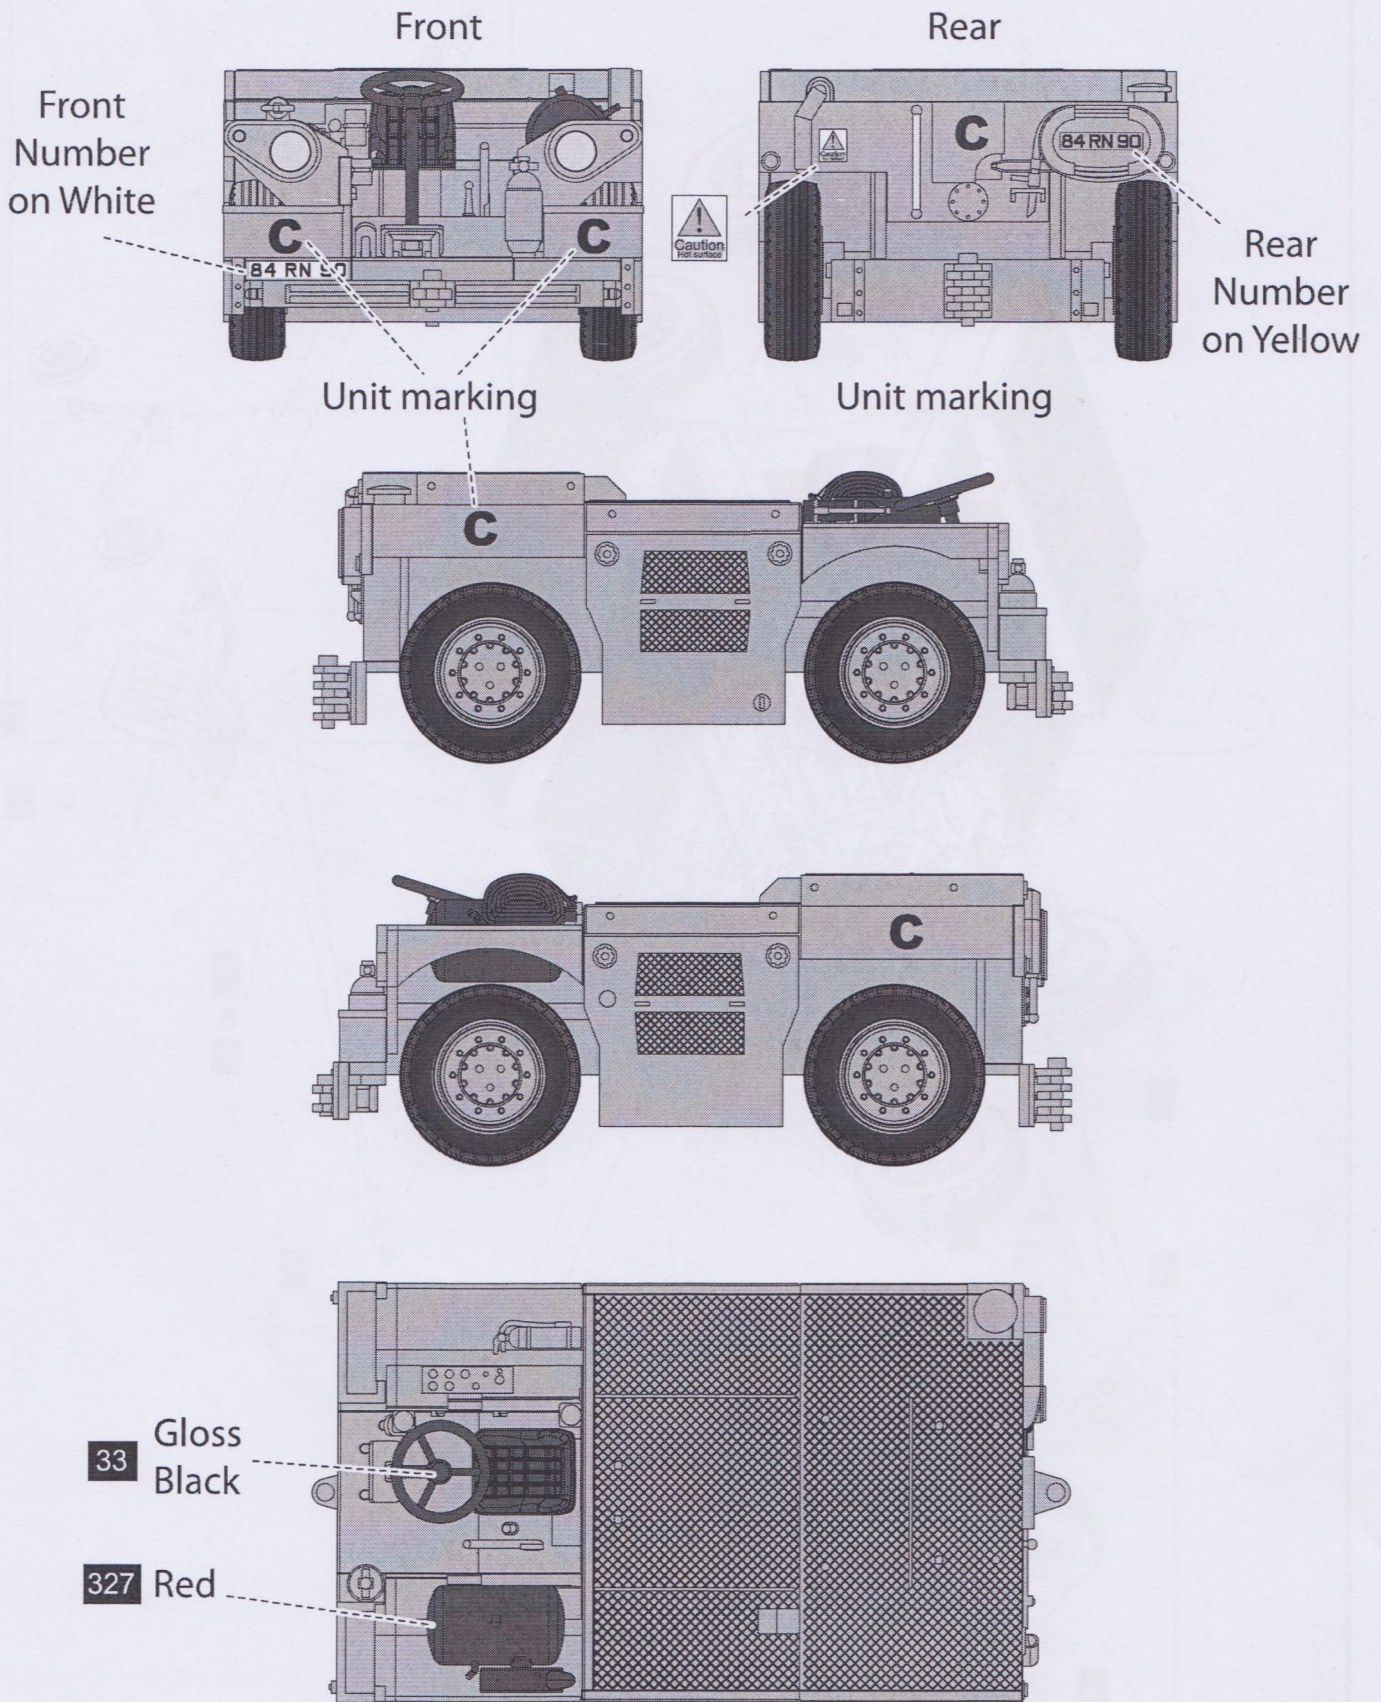

Royal Navy Carrier Deck Tractor MkII

Chassis color: BS 381C 356 Golden Yellow (~mid 1980s)

BS 381C 238 Olive Green (mid 1980s~)