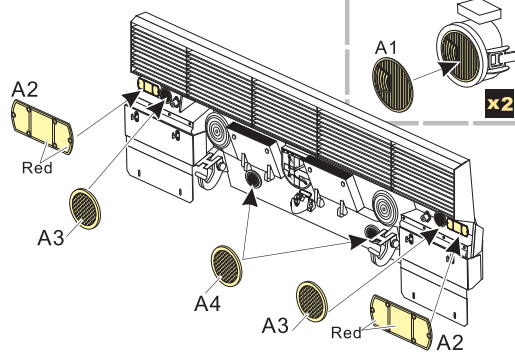

1/35 BRIGHT UPGRADE SERIES BR35024

Modern German Leopard  
2A4 Lenses and taillights

現代德軍豹2A4鏡頭、車燈改造件  
(FOR MENG TS-016)

↑ A1 x2 ⇌  
安裝 改造件零件编号 制作若干组 选择安装  
install PE/resin part number multiple assembly alternative