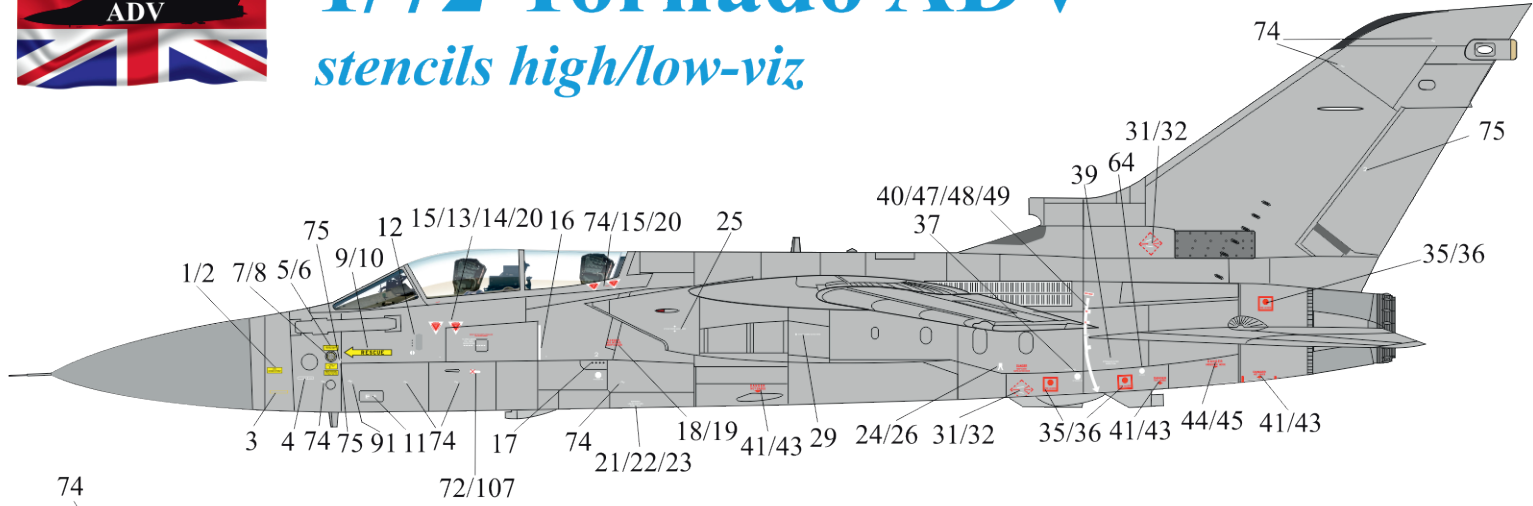

1/72 Tornado ADV

stencils high/low-viz

Use pink/white stencils for low-viz (late) scheme and red/yellow for high-viz (early) scheme.
Use elements number 72 for the late scheme.

www.uprise-decal.ru

URS729L Tornado ADV stencils