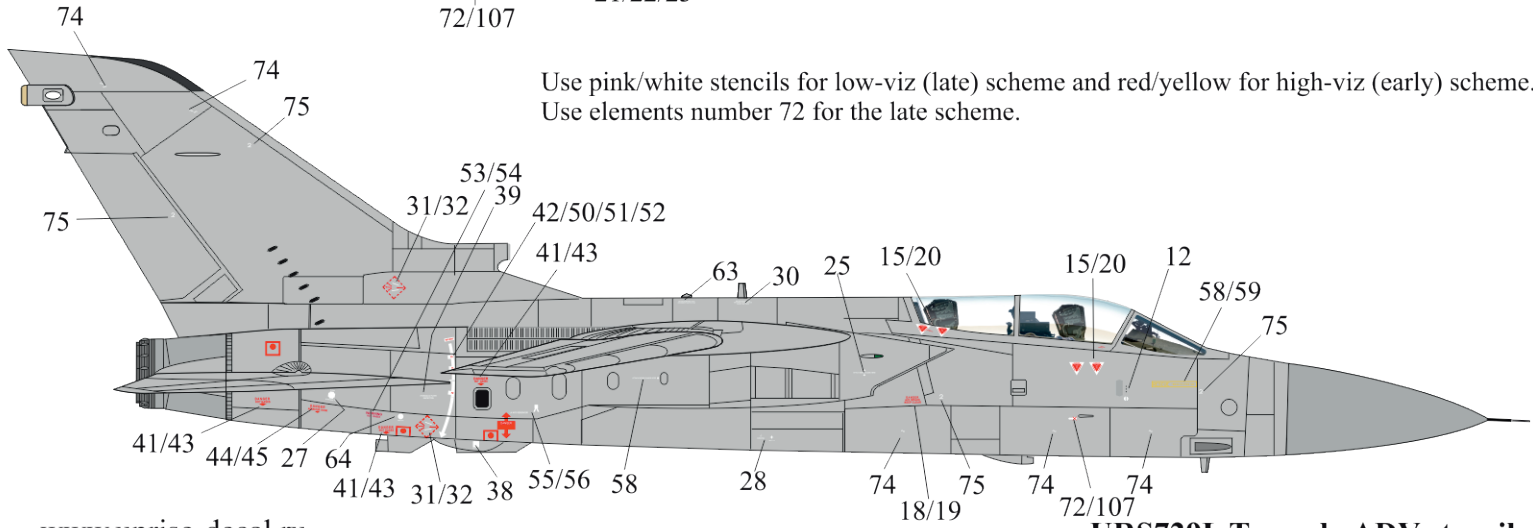

1/72 Tornado ADV

stencils high/low-viz

Use pink/white stencils for low-viz (late) scheme and red/yellow for high-viz (early) scheme.
Use elements number 72 for the late scheme.

www.uprise-decal.ru

URS729L Tornado ADV stencils