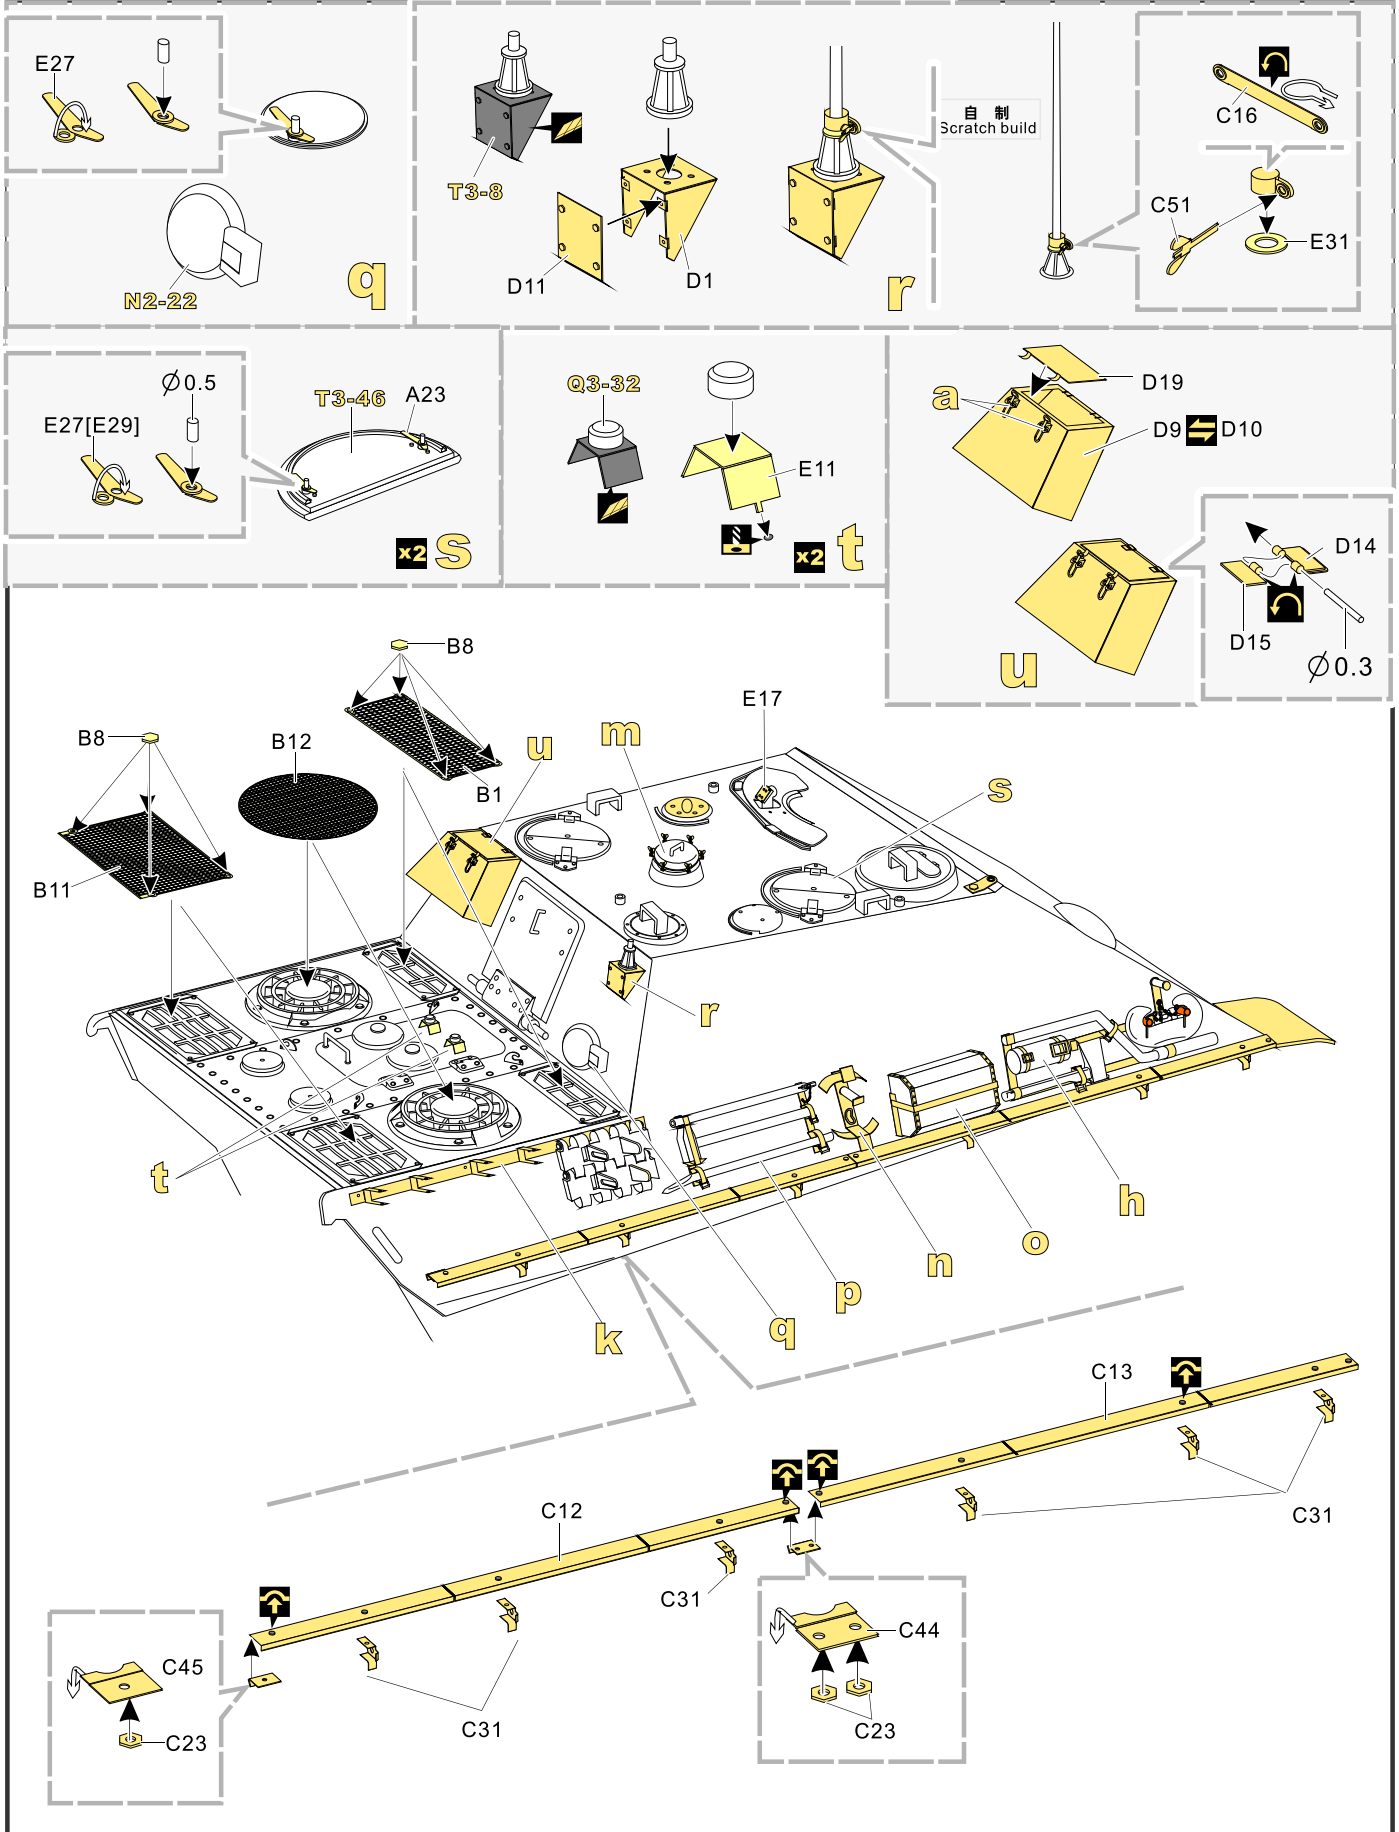

1/35 MILITARY MINIATURE VEHICLE UPGRADE SERIES PE35939