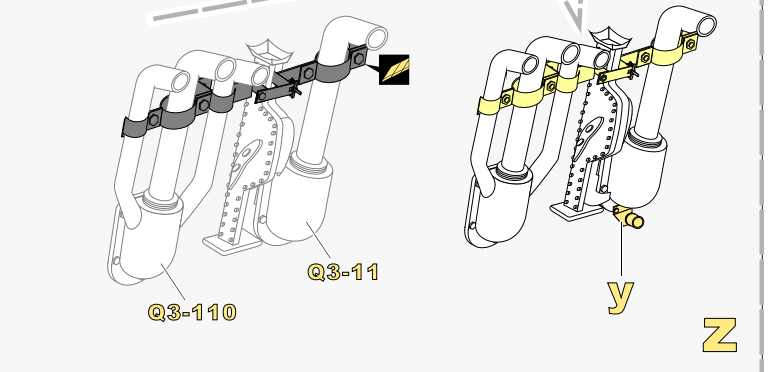

1/35 MILITARY MINIATURE VEHICLE UPGRADE SERIES PE35939