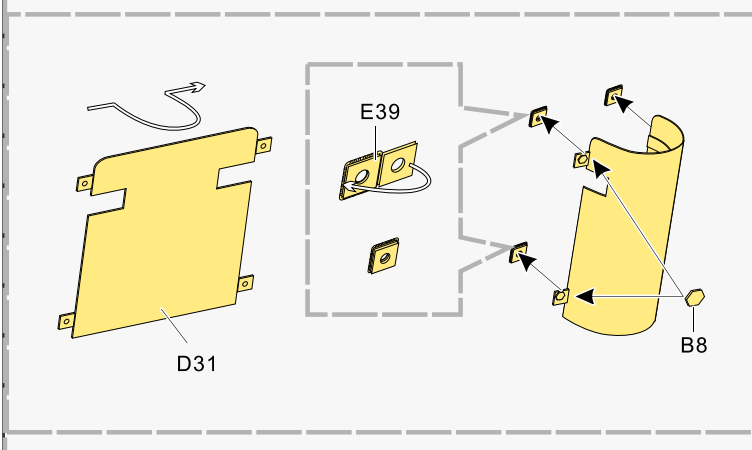

1/35 MILITARY MINIATURE VEHICLE UPGRADE SERIES PE35939