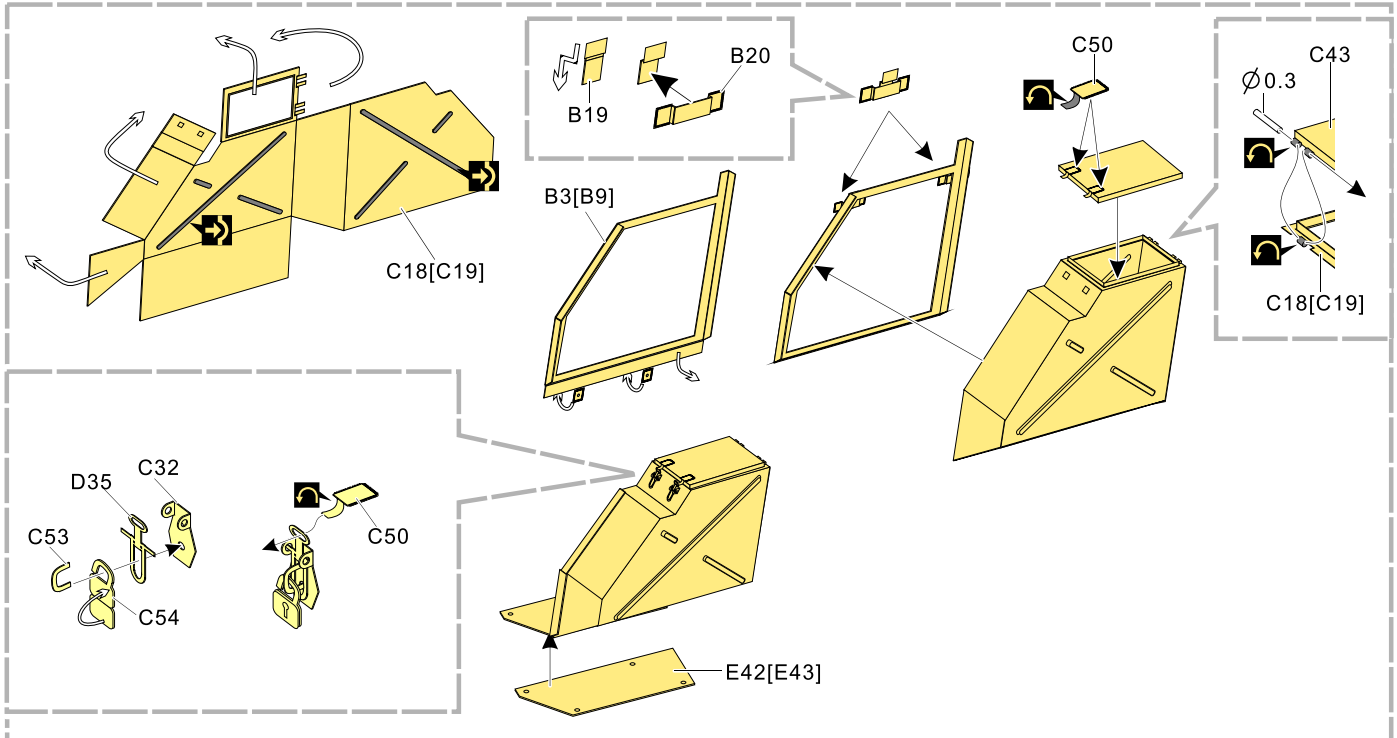

1/35 MILITARY MINIATURE VEHICLE UPGRADE SERIES PE35939