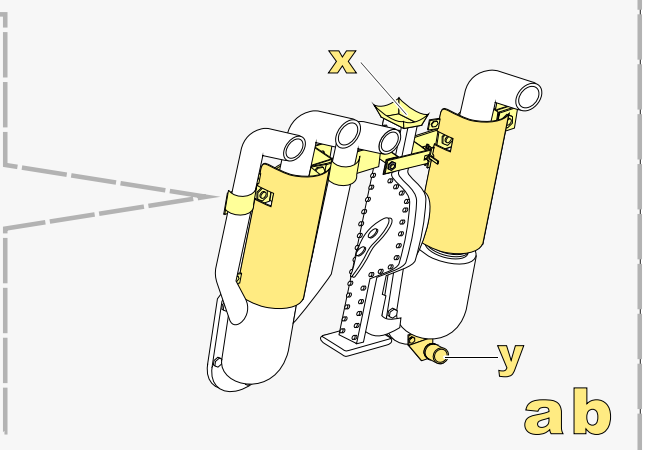

1/35 MILITARY MINIATURE VEHICLE UPGRADE SERIES PE35939