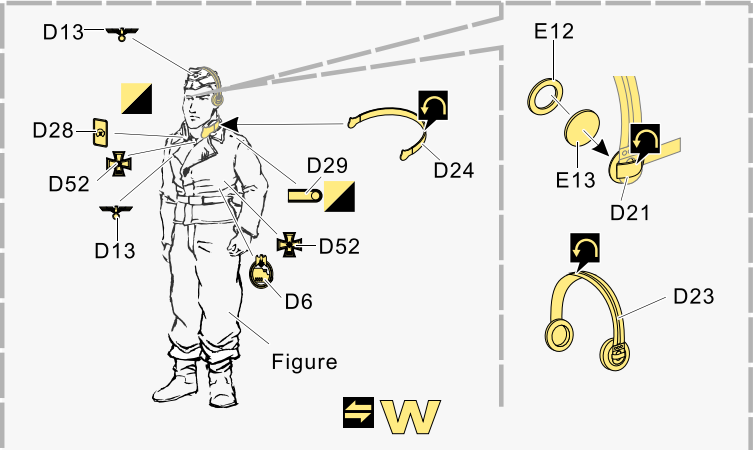

1/35 MILITARY MINIATURE VEHICLE UPGRADE SERIES PE35939

更多PE35939样品照片参考请扫一扫
MORE PICTUER OF PE 35939
REFERENCE SCAN HERE