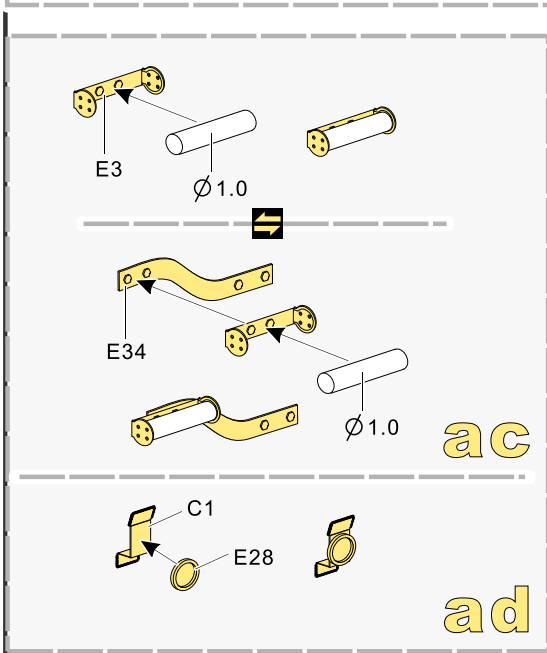

1/35 MILITARY MINIATURE VEHICLE UPGRADE SERIES PE35939