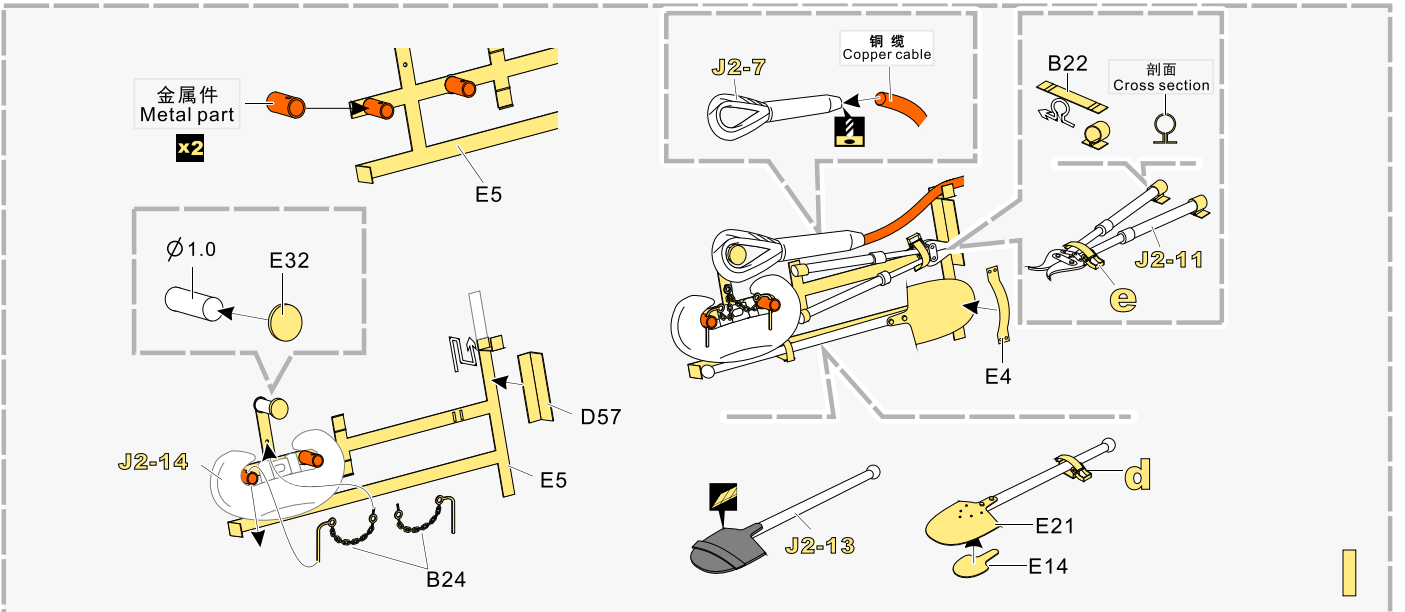

1/35 MILITARY MINIATURE VEHICLE UPGRADE SERIES PE35939