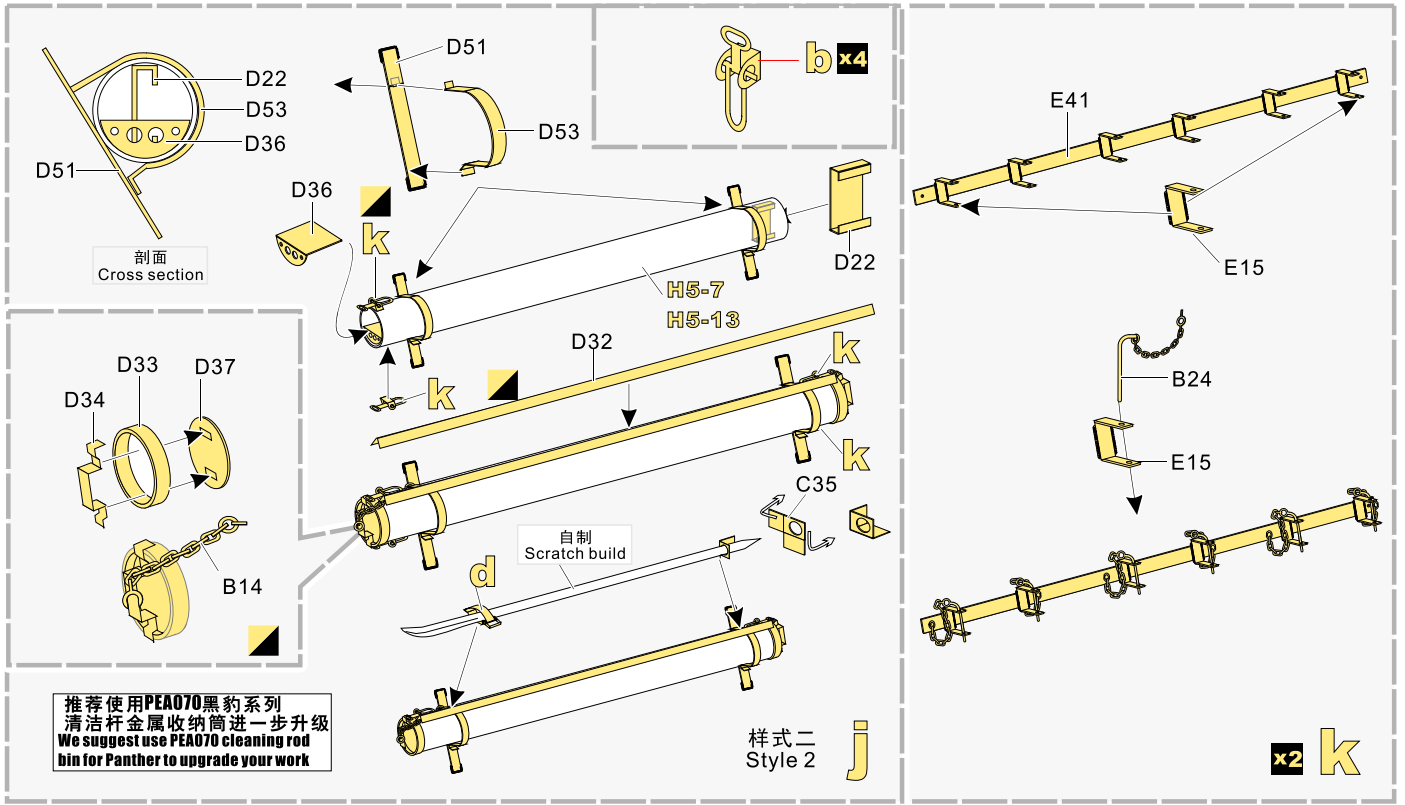

1/35 MILITARY MINIATURE VEHICLE UPGRADE SERIES PE35939