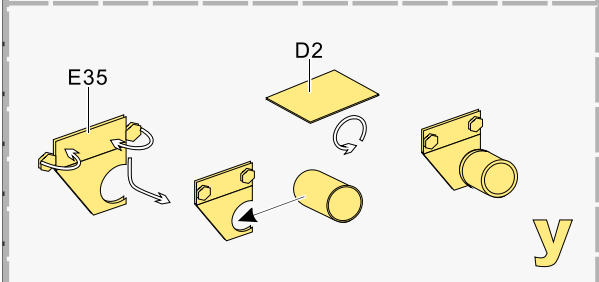

1/35 MILITARY MINIATURE VEHICLE UPGRADE SERIES PE35939