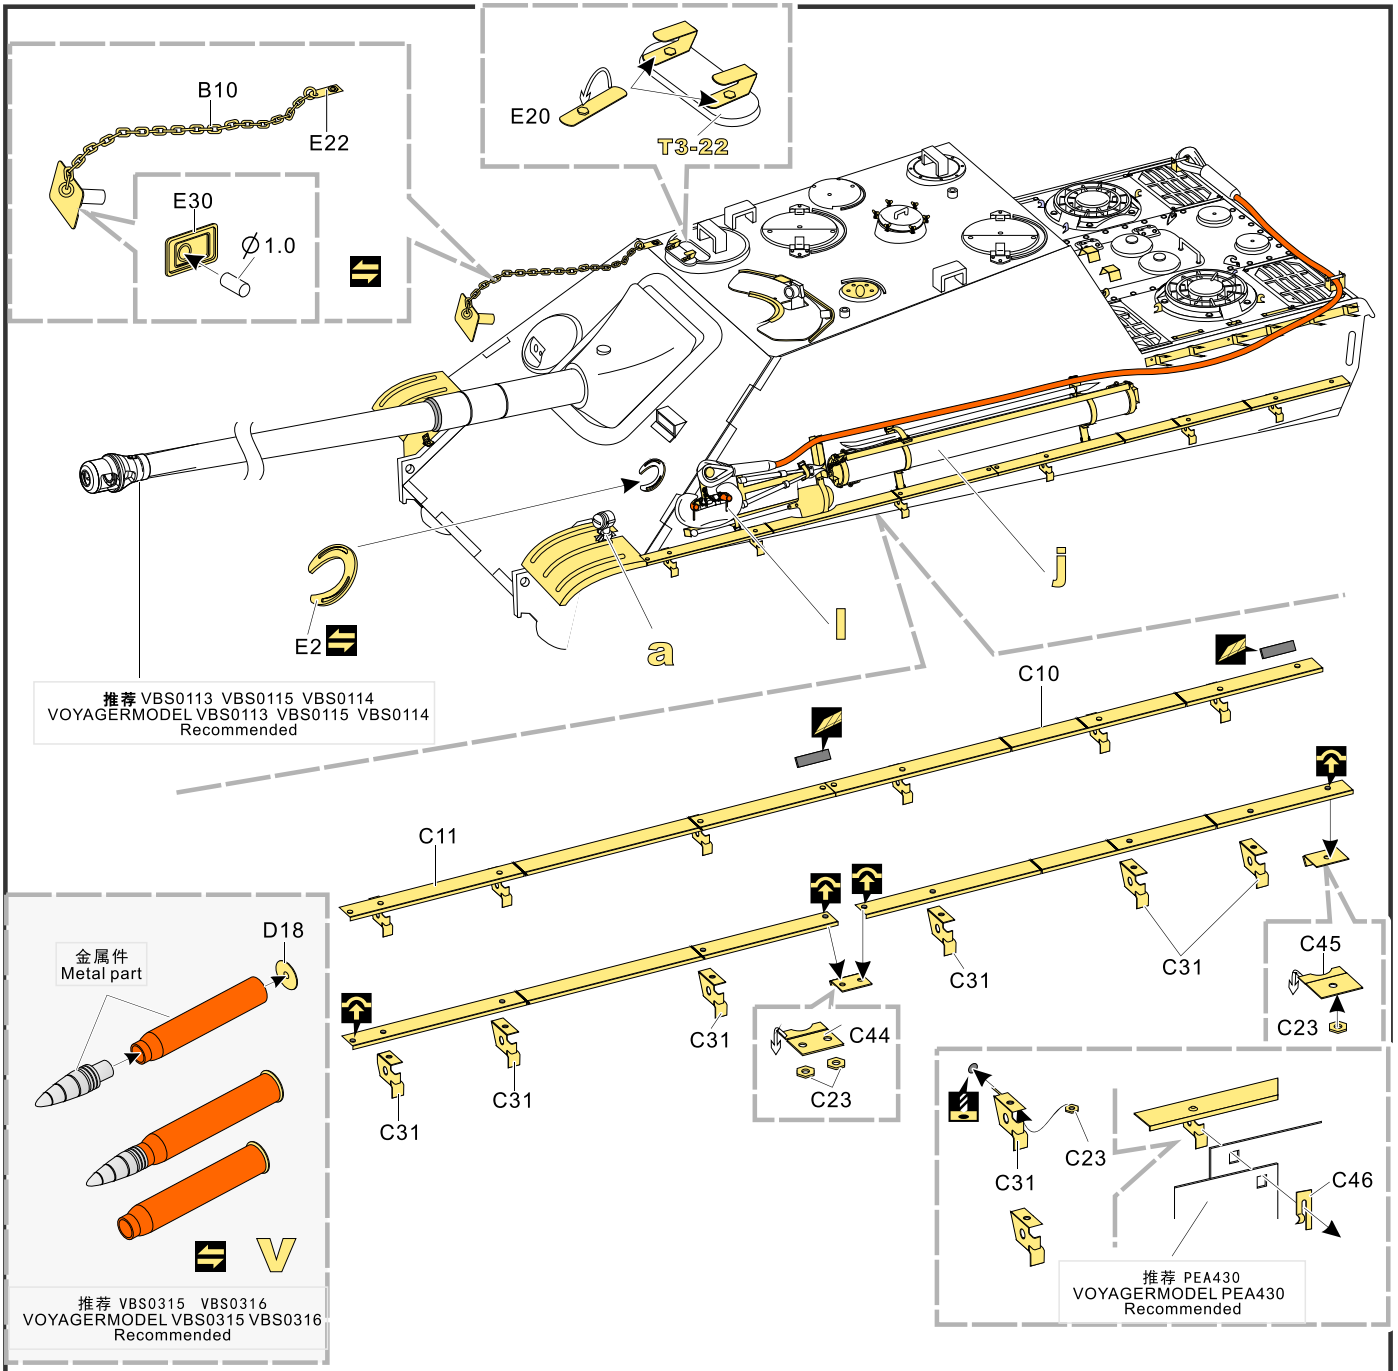

1/35 MILITARY MINIATURE VEHICLE UPGRADE SERIES PE35939

更多PE35939样品照片参考请扫一扫
MORE PICTUER OF PE 35939
REFERENCE SCAN HERE