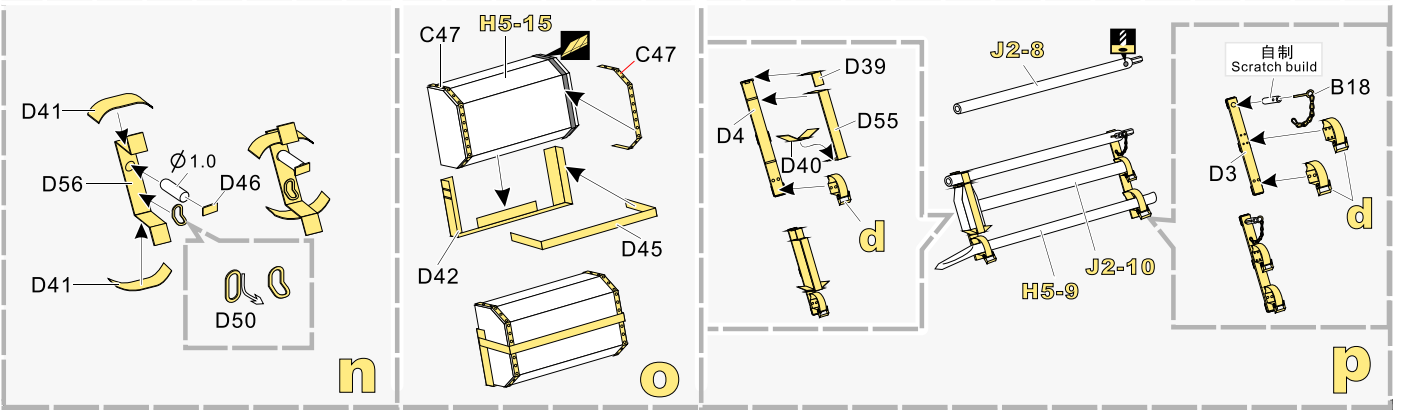

1/35 MILITARY MINIATURE VEHICLE UPGRADE SERIES PE35939