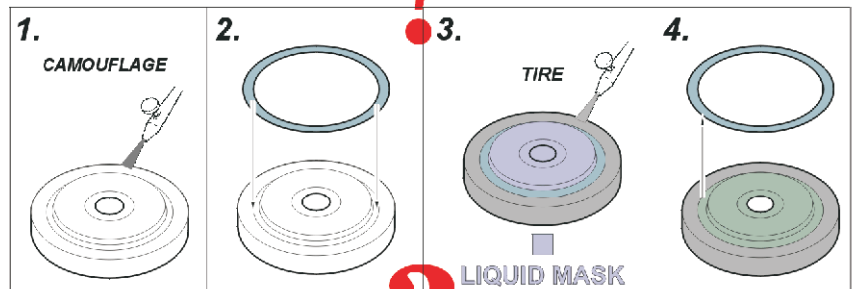

eduard
Express Mask

M-2 Bradley wheel mask

A die-cut mask for accurate painting for Tamiya kit

1/35 KIT

XT 086

OUTSIDE

INSIDE

KIT PART
A37
OUTSIDE

KIT PART
A13
OUTSIDE

KIT PART
A37
INSIDE

KIT PART
A13
INSIDE