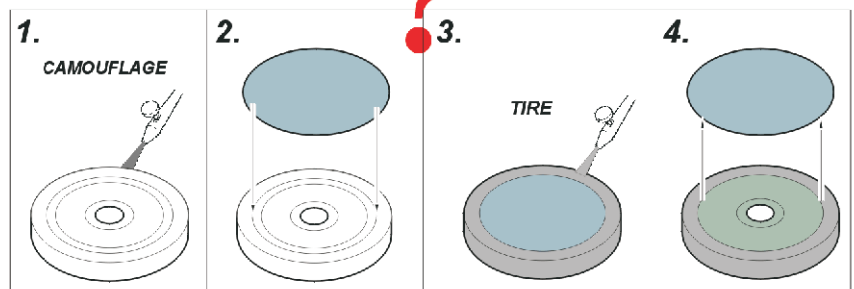

eduard
Express Mask

M-2 Bradley wheel mask

A die-cut mask for accurate painting for Tamiya kit

1/35 KIT

XT 086

OUTSIDE

INSIDE

KIT PART
A37
OUTSIDE

KIT PART
A13
OUTSIDE

KIT PART
A37
INSIDE

KIT PART
A13
INSIDE