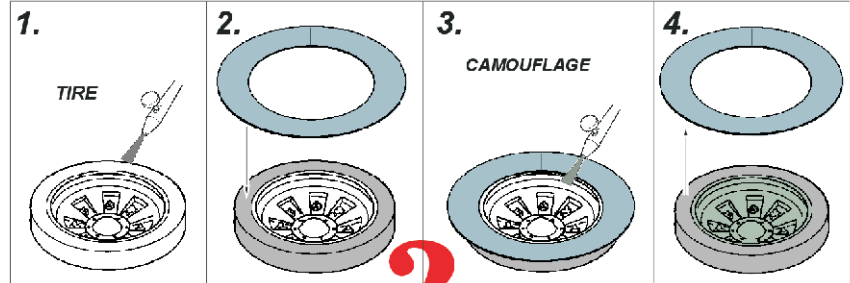

eduard
Express Mask

M-2 Bradley wheel mask

A die-cut mask for accurate painting for Tamiya kit

1/35 KIT

XT 086

OUTSIDE

INSIDE

KIT PART
A37
OUTSIDE

KIT PART
A13
OUTSIDE

KIT PART
A37
INSIDE

KIT PART
A13
INSIDE