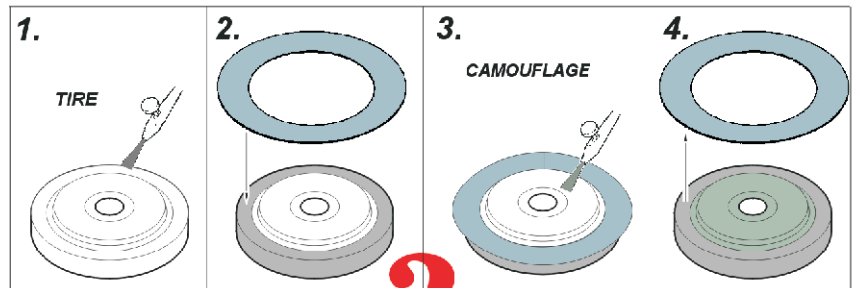

eduard
Express Mask

M-2 Bradley wheel mask

A die-cut mask for accurate painting for Tamiya kit

1/35 KIT

XT 086

OUTSIDE

INSIDE

KIT PART
A37
OUTSIDE

KIT PART
A13
OUTSIDE

KIT PART
A37
INSIDE

KIT PART
A13
INSIDE