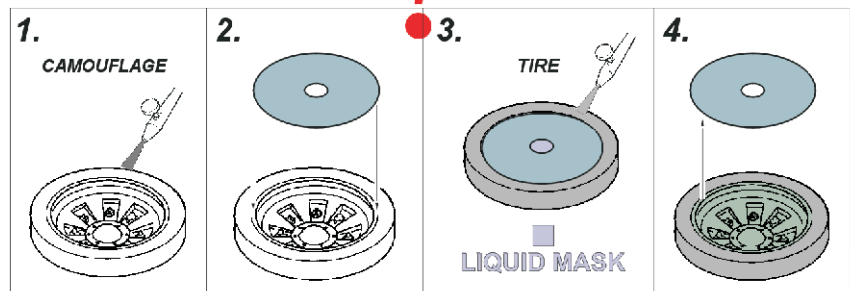

eduard
Express Mask

M-2 Bradley wheel mask

A die-cut mask for accurate painting for Tamiya kit

1/35 KIT

XT 086

OUTSIDE

INSIDE

KIT PART
A37
OUTSIDE

KIT PART
A13
OUTSIDE

KIT PART
A37
INSIDE

KIT PART
A13
INSIDE