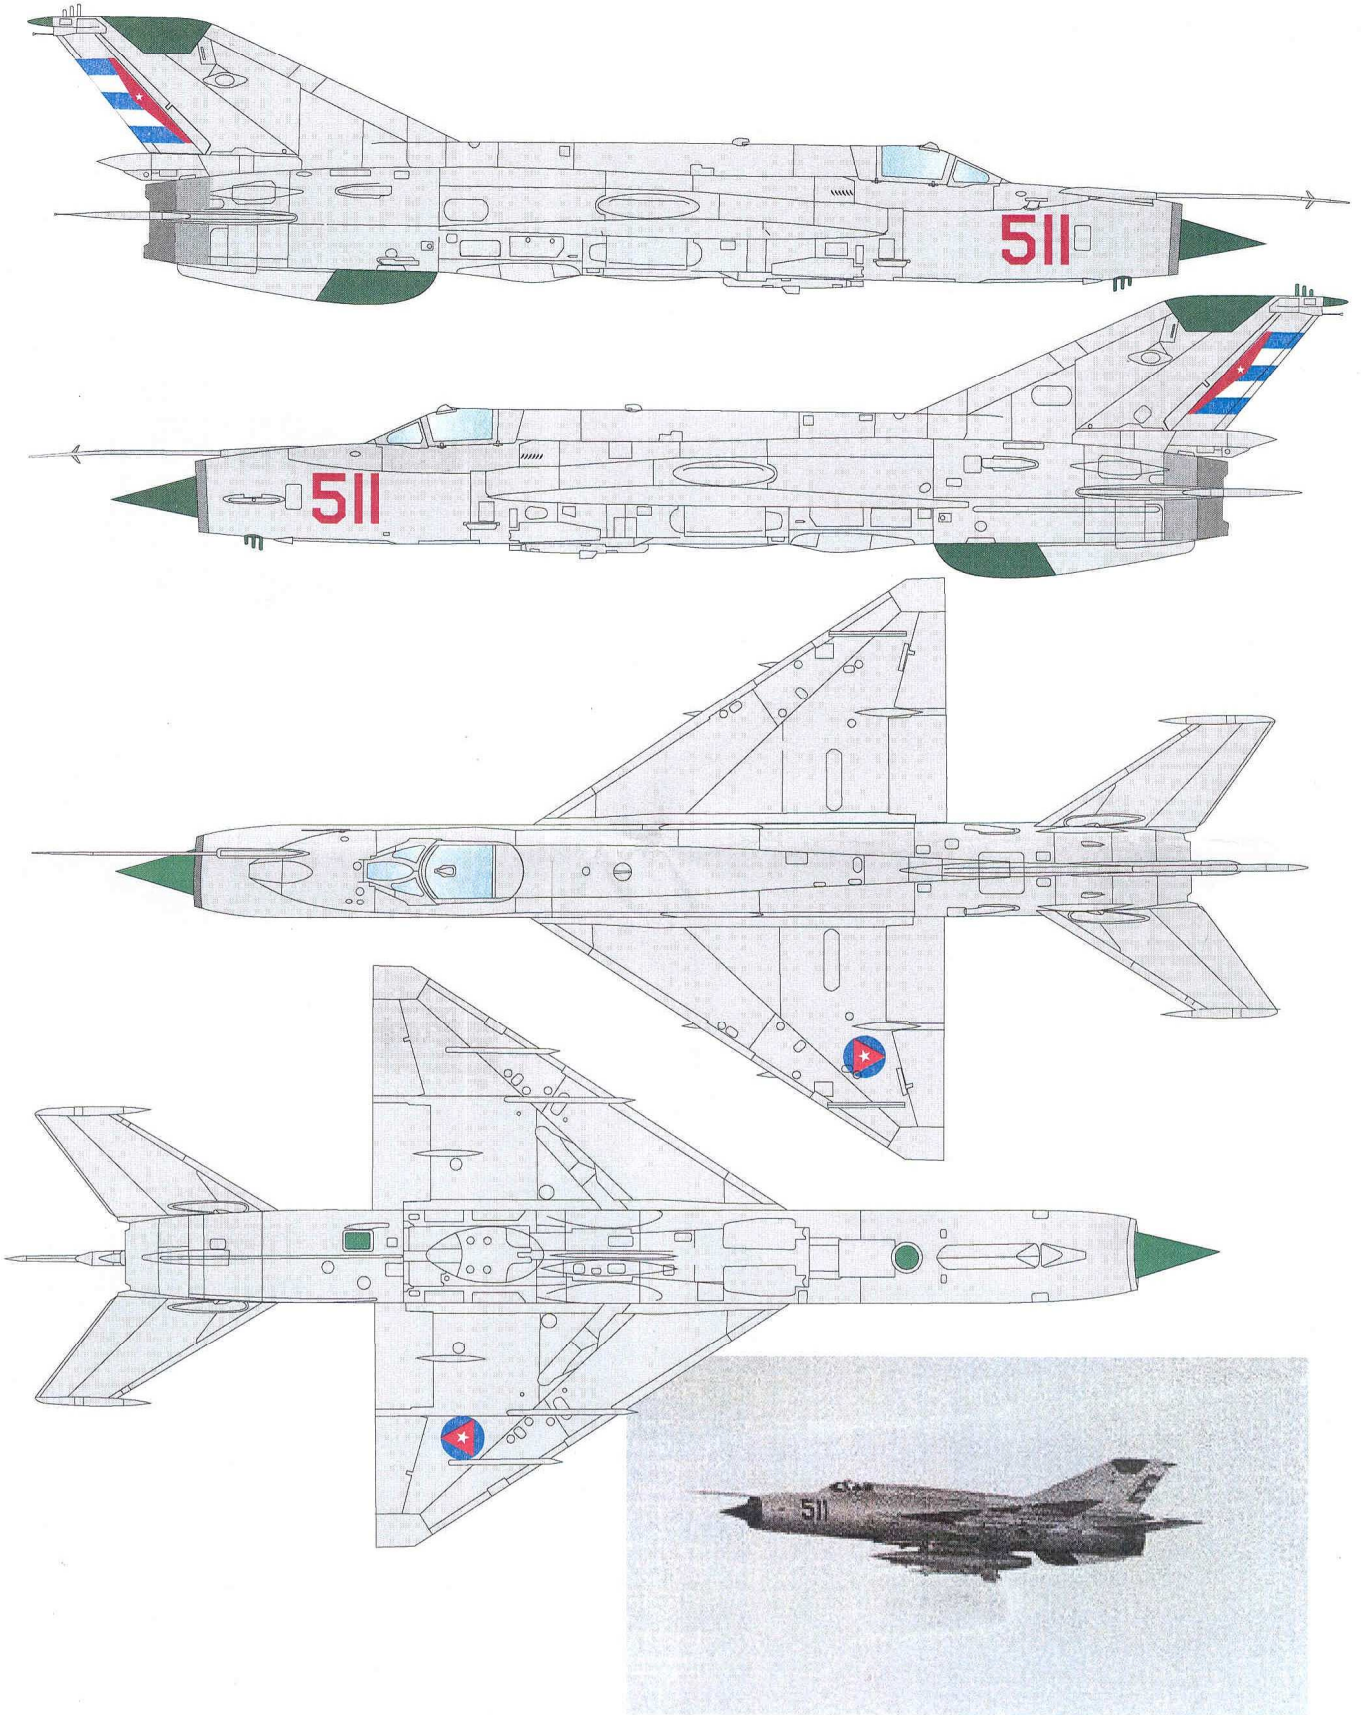

**MODELMAKER  
DECALS**

 **D72161**  
 **D48161**

**MIG-21 AROUND THE WORLD - KUBA**

**FPHU MM  
UL. LOTNICZA 13/2  
78-100 KOŁOBRZEG  
POLAND  
WWW.MODELMAKER.COM.PL**

[www.MODELMAKER.com.pl](http://www.MODELMAKER.com.pl)

**AIRCRAFT PAINTING IN THE MANUAL  
ARE EXAMPLES. WE ENCOURAGE YOU TO  
RESEARCH THE INTERNET WHERE YOU WILL  
FIND DOZENS OF PHOTOS OF CUBAN MIG-21.  
PAINT COLORS SHOULD BE CHOSEN BASED ON PHOTOS.**