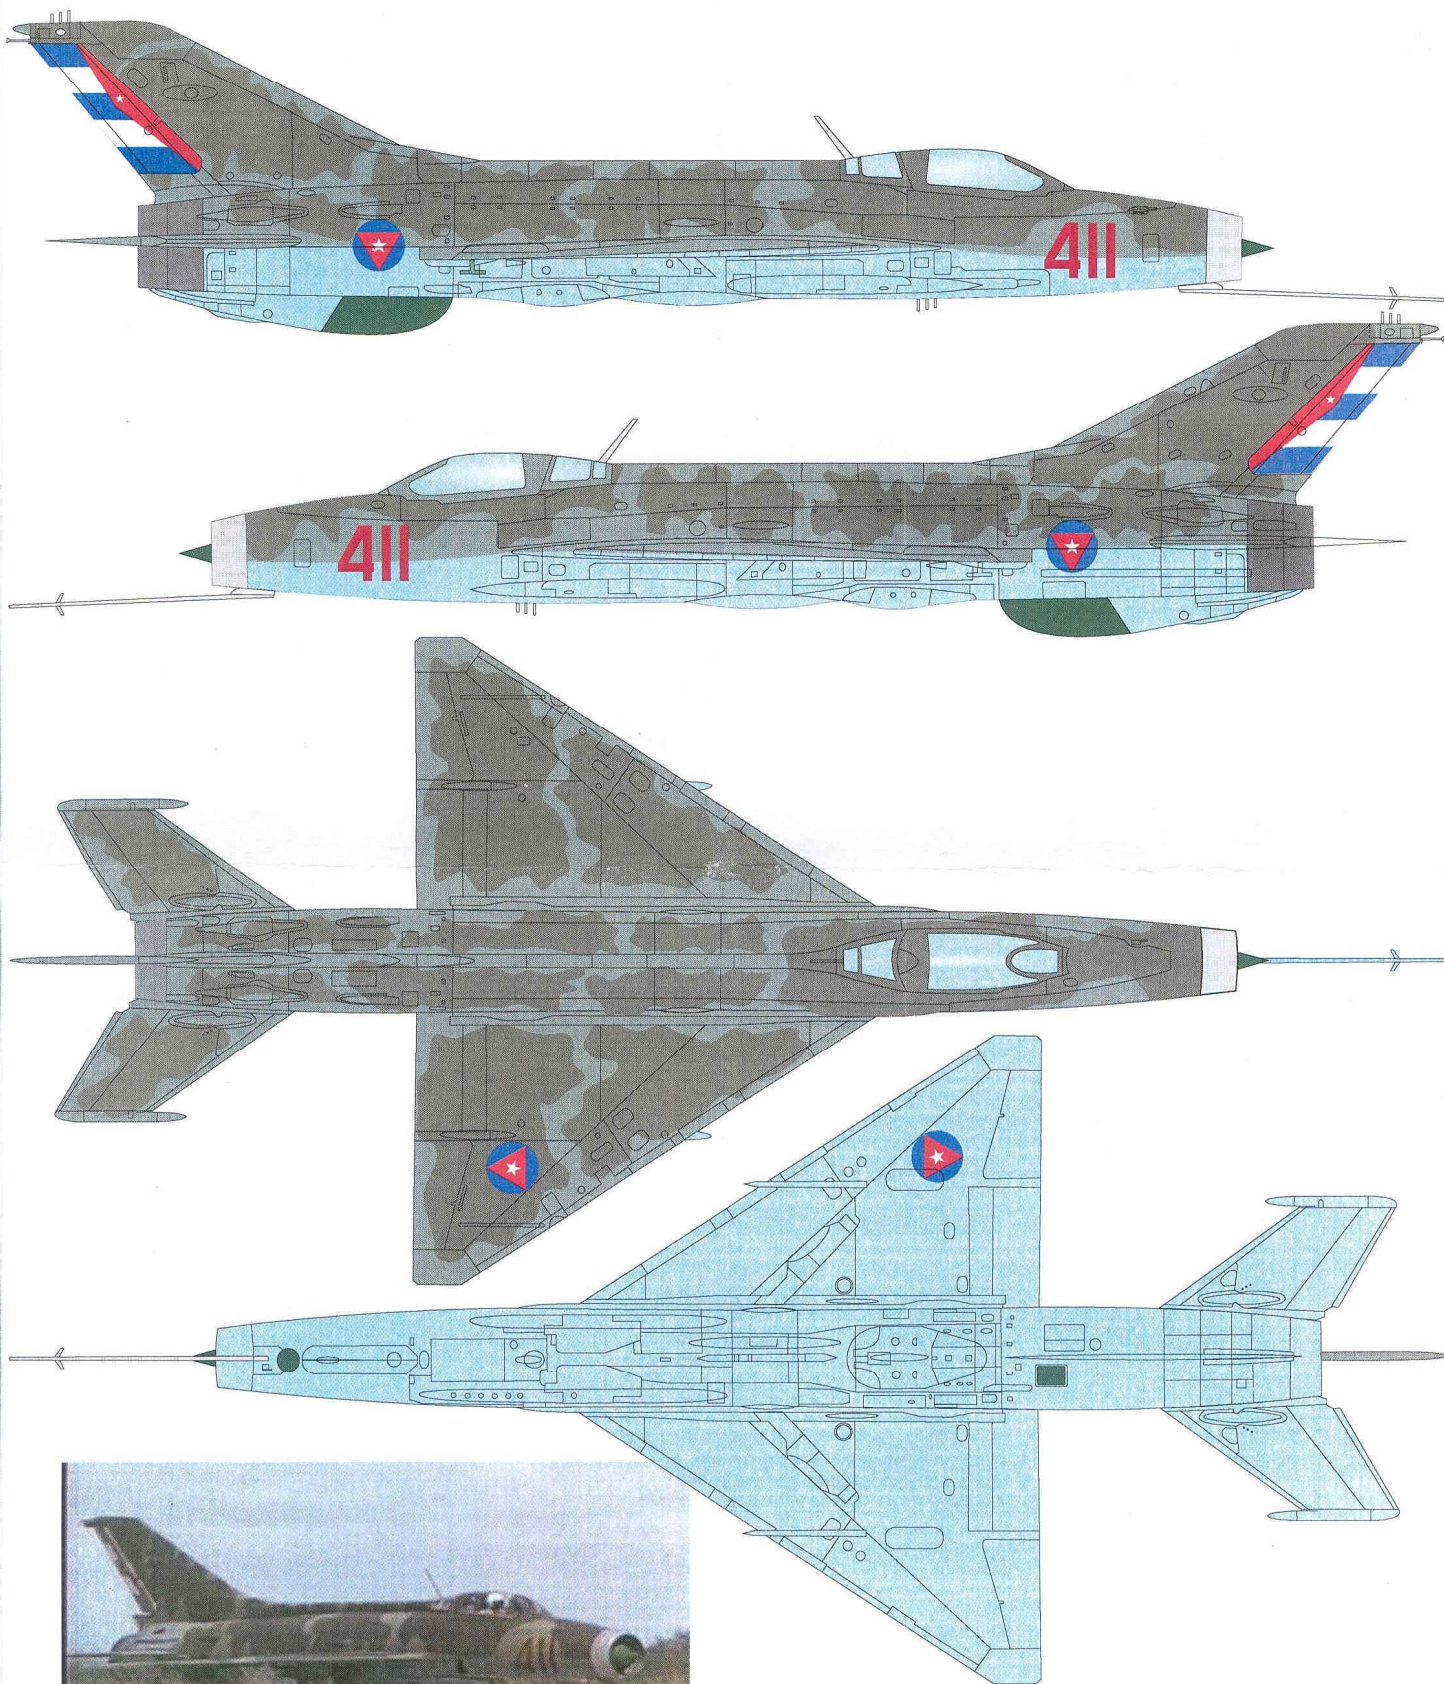

**MODELMAKER  
DECALS**

 **D72161**  
 **D48161**

**MIG-21 AROUND THE WORLD - KUBA**

**FPHU MM  
UL. LOTNICZA 13/2  
78-100 KOŁOBRZEG  
POLAND  
WWW.MODELMAKER.COM.PL**

[www.MODELMAKER.com.pl](http://www.MODELMAKER.com.pl)

**AIRCRAFT PAINTING IN THE MANUAL  
ARE EXAMPLES. WE ENCOURAGE YOU TO  
RESEARCH THE INTERNET WHERE YOU WILL  
FIND DOZENS OF PHOTOS OF CUBAN MIG-21.  
PAINT COLORS SHOULD BE CHOSEN BASED ON PHOTOS.**