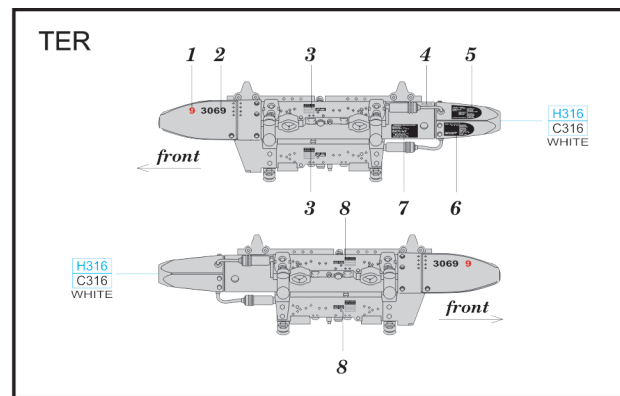

BEST BRASS RESIN AROUND!