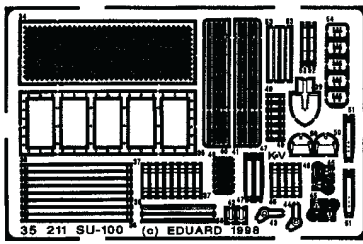

# SU-100

1/35 scale detail set for Dragon kit

-  OPPOSITE SIDE
-  REMOVE
-  REPLACE
-  GRIND