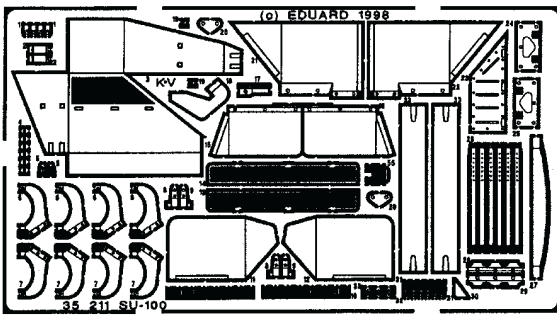

# SU-100

1/35 scale detail set for Dragon kit

-  OPPOSITE SIDE
-  REMOVE
-  REPLACE
-  GRIND