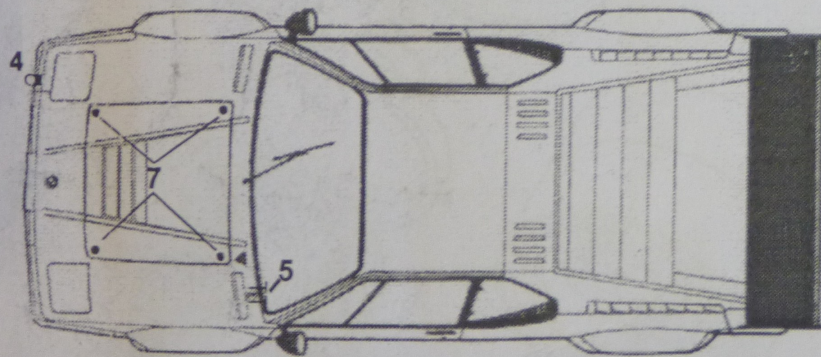

SCALE
production

4

5

30

SPTK24013

www.scaleproduction.com → REFERENCE PICTURES

Front

12.4mm

PE brass (optional)

Rear

12mm

PE brass (optional)