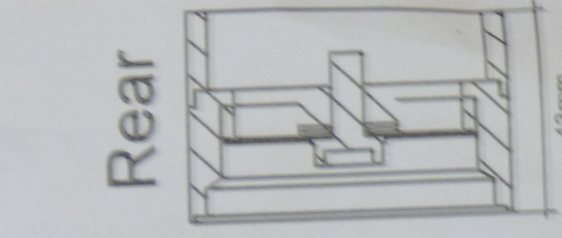

Front

12.4mm

PE brass (optional)

Rear

12mm

PE brass (optional)