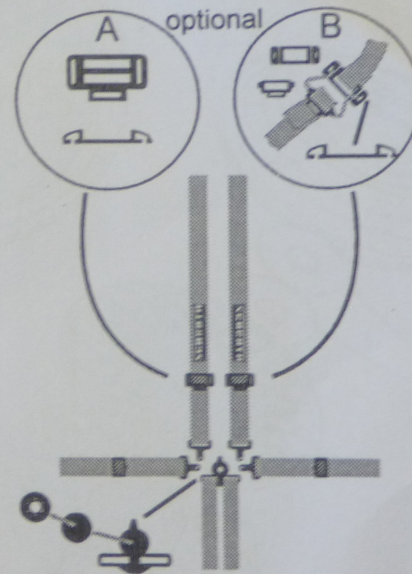

SCALE
production

4

5

30

SPTK24013

www.scaleproduction.com → REFERENCE PICTURES

Front

12.4mm

PE brass (optional)

Rear

12mm

PE brass (optional)