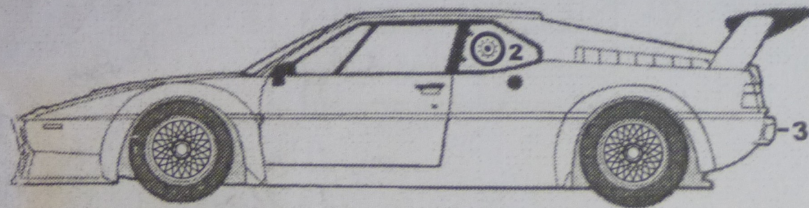

SCALE
production

4

5

30

SPTK24013

www.scaleproduction.com → REFERENCE PICTURES

Front

12.4mm