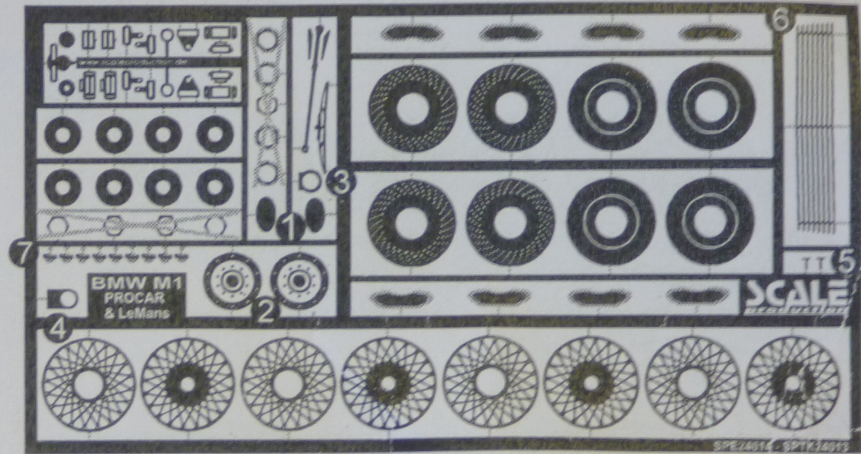

SCALE
production

4

5

30

SPTK24013

www.scaleproduction.com → REFERENCE PICTURES

Front

12.4mm

PE brass (optional)

Rear

12mm

PE brass (optional)