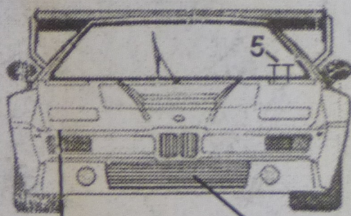

SCALE
production

4

5

30

SPTK24013

www.scaleproduction.com → REFERENCE PICTURES

Front

12.4mm