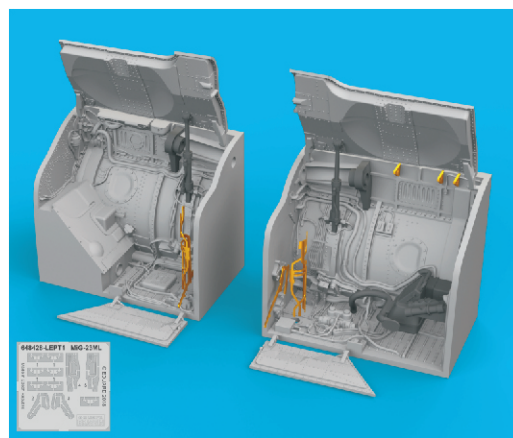

435 21 Obrnice 170
Czech Republic

www.eduard.com
24,95

648 428 MiG-23ML main wheels bay 1/48

for Trumpeter/Eduard kit - pro stavebnici Trumpeter/Eduard

BEST BRASS RESIN AROUND!

plastic
4x3mm

R39 R40

1