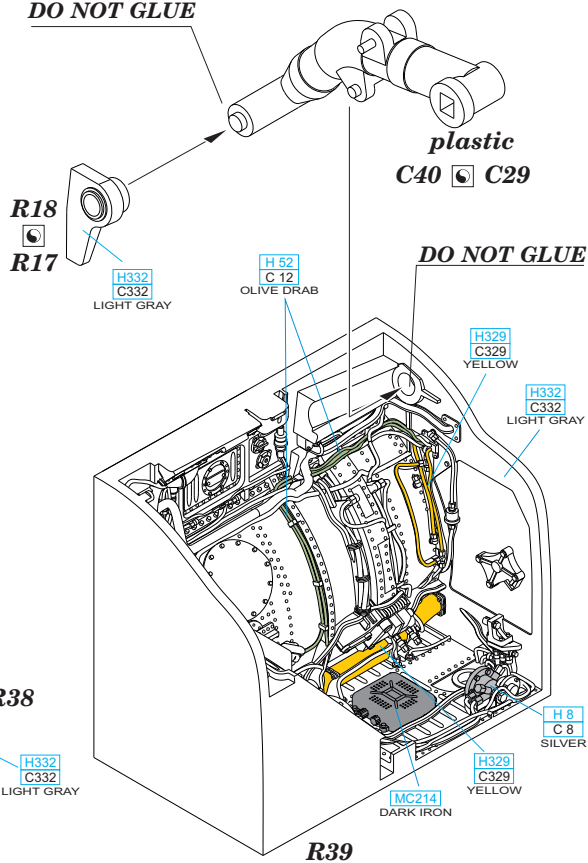

2

DO NOT GLUE