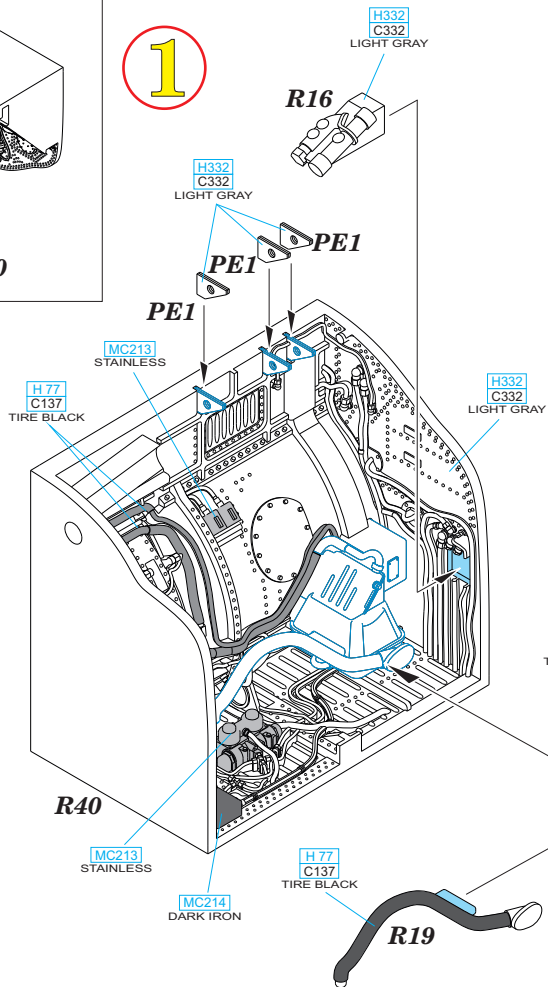

435 21 Obrnice 170
Czech Republic

www.eduard.com
24,95

648 428 MiG-23ML main wheels bay 1/48

for Trumpeter/Eduard kit - pro stavebnici Trumpeter/Eduard

BEST BRASS RESIN AROUND!

plastic
4x3mm

R39 R40

1

plastic
A3

plastic
A4

plastic
C11

PE5

H51
C 11
GRAY

CORRECT POSITION

REMOVE ODSTRANIT	BEND OHNOUIT	SYMMETRICAL ASSEMBLY SYMETRICKÁ MONTÁŽ
GRIND OBROUSIT	OPTION VOLBA	SCRIBE THE PANEL AND HOLES RYTÍ
DRILL HOLE VRTAT OTVOR	REPLACE NAHRADIT	REVERSE SIDE OTOČIT