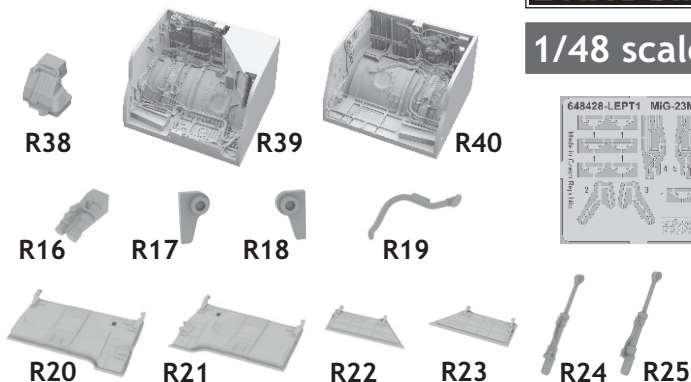

648 428 MiG-23ML main wheels bay

for Trumpeter/Eduard kit - pro stavebnici Trumpeter/Eduard

1/48 scale

COLOURS

GSI Creos (GUNZE)		Mr.METAL COLOR	
AQUEOUS	Mr.COLOR	Mr.COLOR	
[H 8]	[C 8]	SILVER	[MC213] STAINLESS
[H 52]	[C 12]	OLIVE DRAB	[MC214] DARK IRON
[H 77]	[C137]	TIRE BLACK	
[H332]	[C332]	LIGHT GRAY	Mr.COLOR SUPER METALLIC
[H329]	[C329]	YELLOW	[SM01] SUPER CHROME

This product contains metal and resin detail parts for upgrading scale plastic models. When selecting this set make sure that it is for the kit mentioned in product name as these sets are made specifically for that kit. When upgrading the model some cutting or corrections may be necessary for parts to fit accurately. **WARNING!** This set contains small and sharp parts. Work carefully in a ventilated and well-lit room. Safety glasses are recommended. This product is not suitable for children below 14 years of age.