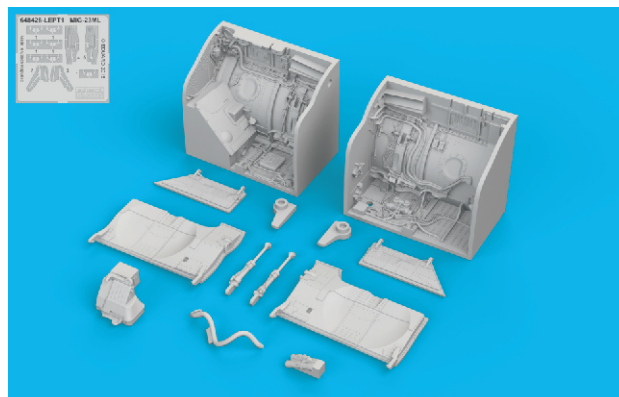

435 21 Obrnice 170
Czech Republic

www.eduard.com
24,95

648 428 MiG-23ML main wheels bay 1/48

for Trumpeter/Eduard kit - pro stavebnici Trumpeter/Eduard

BEST BRASS RESIN AROUND!

plastic
4x3mm

R39 R40

1