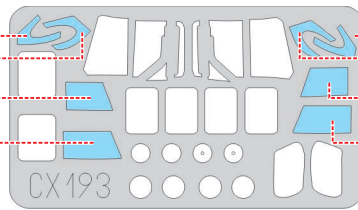

eduard
MASK

NH 90 TTH 1/72

The die-cut mask for accurate canopy frame painting of the
Revell scale 1/72 KIT

CX 193

2x

32

2x

2x

36

2x

LIQUID MASK ■

34

34

34

34

LIQUID MASK ■