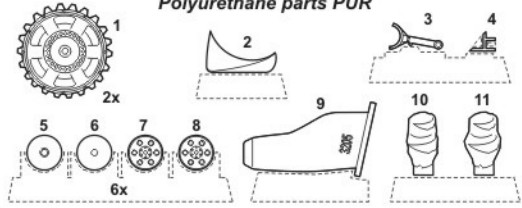

This set don't-contains decalcomania, as go about parts, which was item assembly in field conditions and exist number variant their application move by presentation recommend literature or you choice photography concrete machine

Polyurethane parts PUR

Díly ohnuté popř. pokroucené vlivem teplotních změn a stárnutím materiálu, mohou být narovnány do požadovaného tvaru pomocí proudu teplé vody nebo vzduchu (fén na vlasy).

Parts slightly distorted and bended owing to temperature changes or due to material ageing can be straightened to requested shape by hot water or hot air jet. (hair dryer)