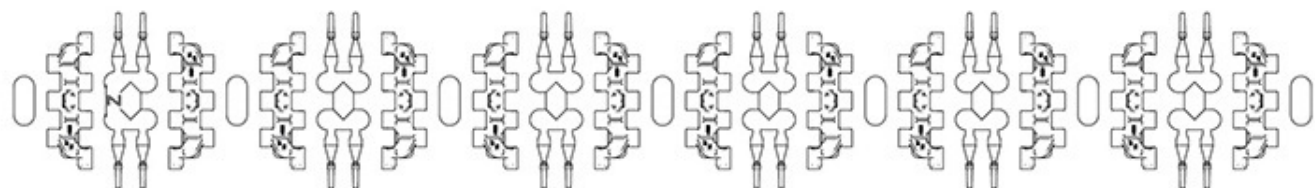

T-55 RMSH WORKABLE TRACK LINKS SET, EARLY TYPE

Z x16

**Each track links
contains 91 tracks**