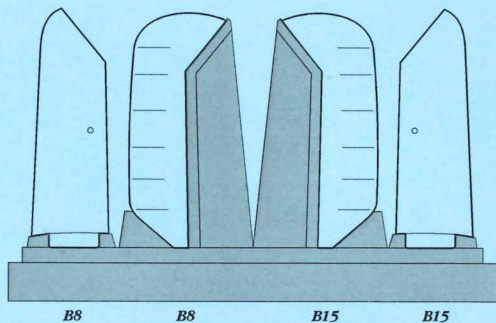

4638 1/48
Messerschmitt Bf 108B Control Surfaces

Recommended kit EDUARD

RESIN PARTS

MODELCHOICE.NET
ORDER & BUY DIRECTLY FROM MANUFACTURERS

plusmodel

Calibre
36

AIRES
HOBBY MODELS