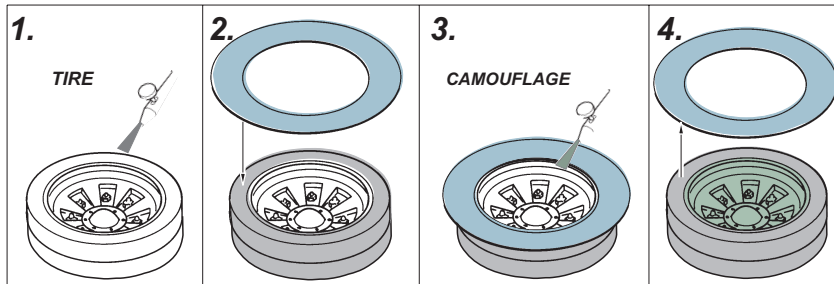

eduard
Express Mask

XT 076

Stug III wheel mask

A die-cut mask for accurate painting for Dragon kit

1/35 KIT

KIT PARTS:
B6,B7,
B17,B18,
B30

KIT PARTS:
B17,B18,
B30

KIT PARTS:
B6,B7,