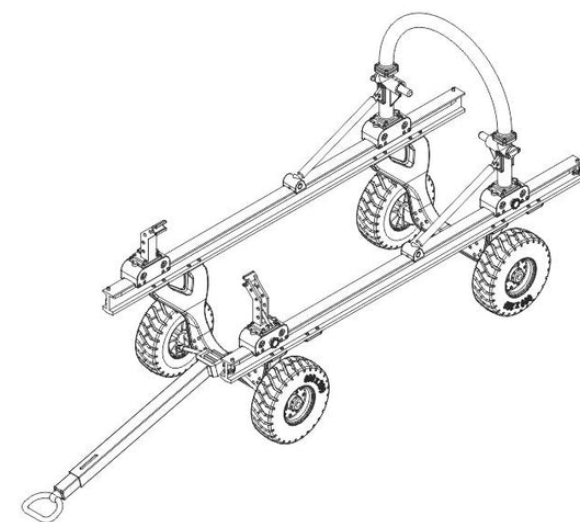

1/48 SCALE
R48.147.00

RAYMOCO

J79-GE-10

RAYMOCO.COM

1/48 SCALE

RAYMOCO

R48.149.00

Engine Trailer