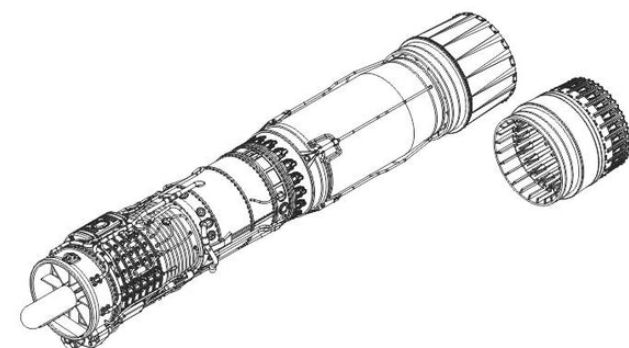

1/48 SCALE
R48.147.00

RAYMOCO

J79-GE-10

RAYMOCO.COM

1/48 SCALE

RAYMOCO

R48.149.00

Engine Trailer