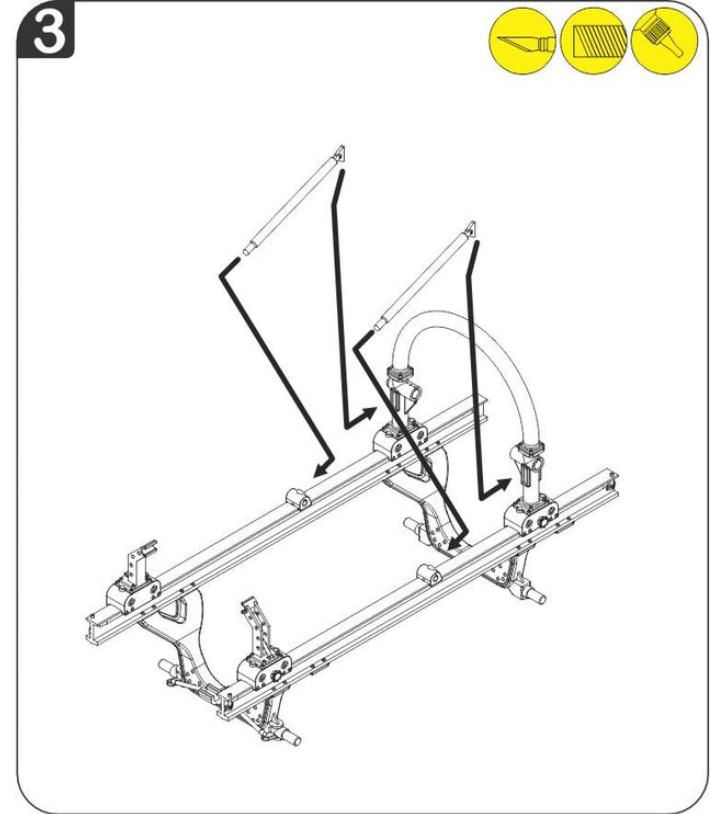

1/48 SCALE
R48.147.00

RAYMOCO

J79-GE-10

RAYMOCO.COM

1/48 SCALE

RAYMOCO

R48.149.00

Engine Trailer