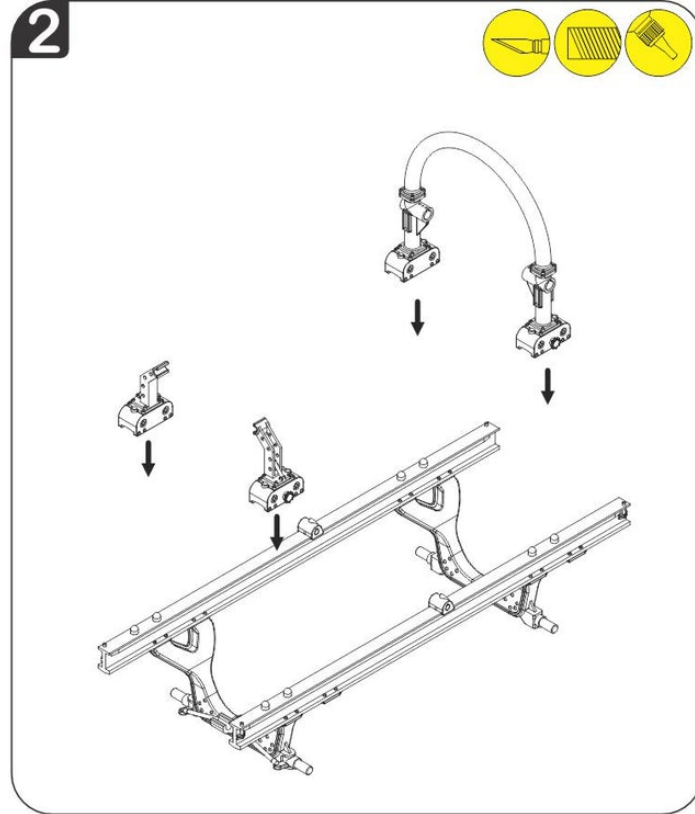

1/48 SCALE
R48.147.00

RAYMOCO

J79-GE-10

RAYMOCO.COM

1/48 SCALE

RAYMOCO

R48.149.00

Engine Trailer