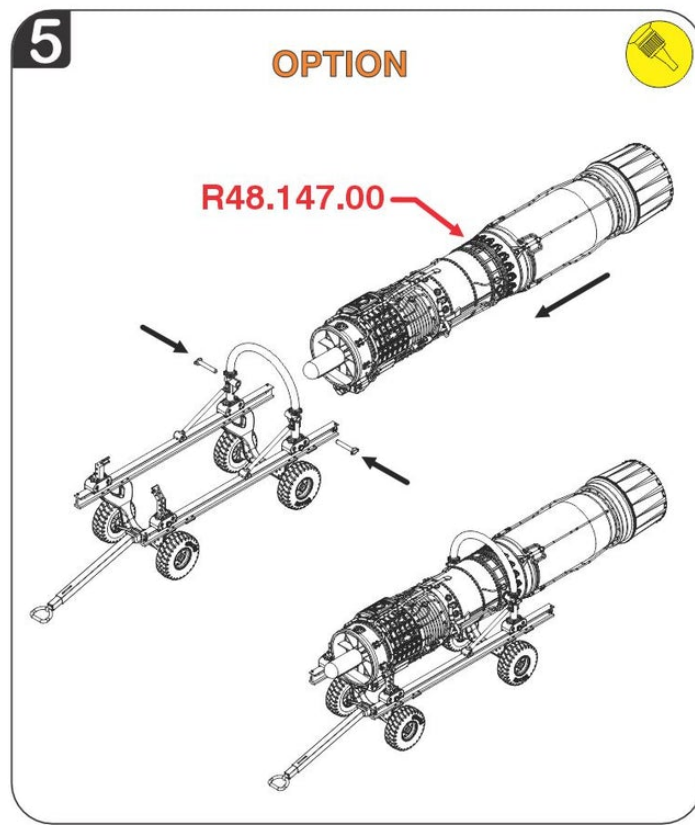

1/48 SCALE
R48.147.00

RAYMOCO

J79-GE-10

RAYMOCO.COM

1/48 SCALE

RAYMOCO

R48.149.00

Engine Trailer