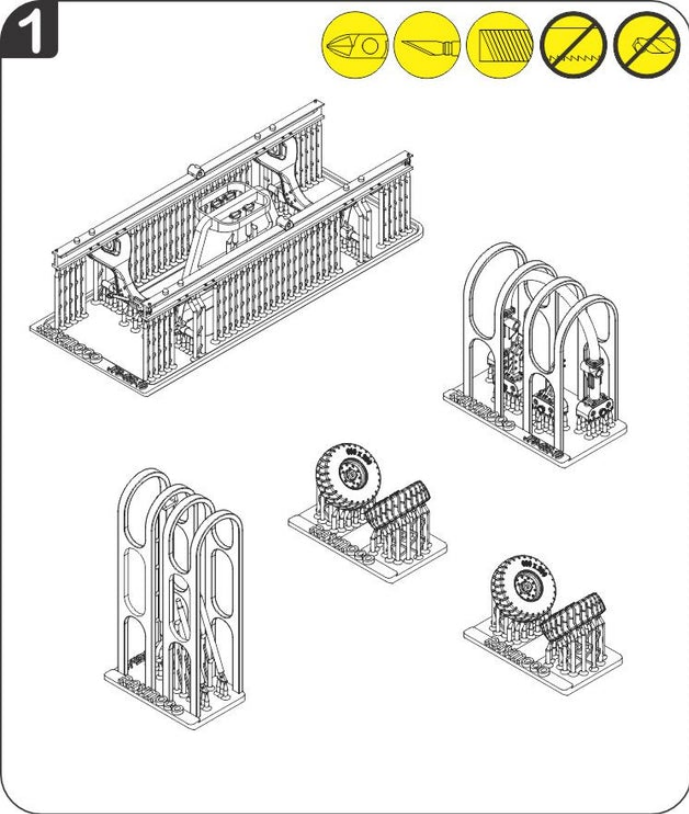

1/48 SCALE
R48.147.00

RAYMOCO

J79-GE-10

RAYMOCO.COM

1/48 SCALE

RAYMOCO

R48.149.00

Engine Trailer