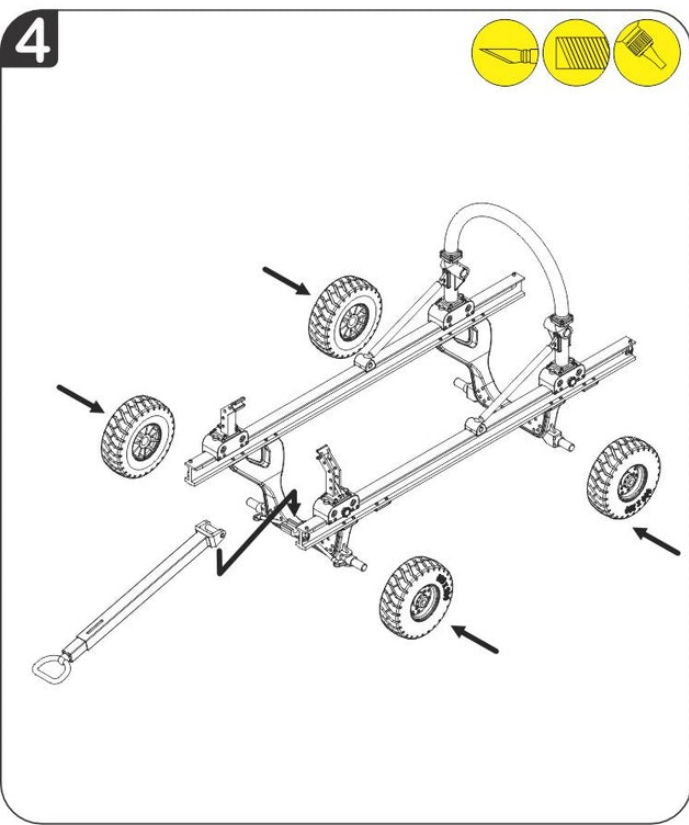

1/48 SCALE
R48.147.00

RAYMOCO

J79-GE-10

RAYMOCO.COM

1/48 SCALE

RAYMOCO

R48.149.00

Engine Trailer