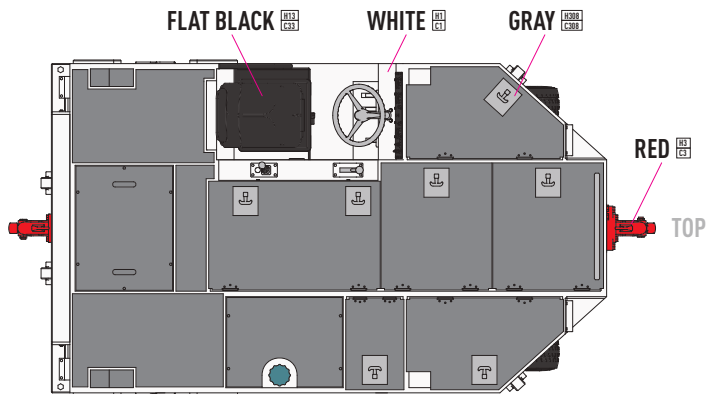

17

18

COLOR	SGINZE / AEOEUS	GUNZE / MR.COLOR
WHITE	H1	C1
GRAY	H308	C308

COLOR	SGINZE / AEOEUS	GUNZE / MR.COLOR
RED	H3	C3
FLAT BLACK	H13	C33

YOU CAN FIND INSTRUCTIONS
IN PDF FORMAT ON THE WEBSITE

RESKIT-MODELS.COM