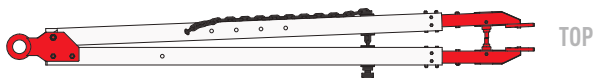

17

18

COLOR	SGINZE / AEOEUS	GUNZE / MR.COLOR
WHITE	H1	C1
GRAY	H308	C308

COLOR	SGINZE / AEOEUS	GUNZE / MR.COLOR
RED	H3	C3
FLAT BLACK	H13	C33

YOU CAN FIND INSTRUCTIONS
IN PDF FORMAT ON THE WEBSITE

RESKIT-MODELS.COM