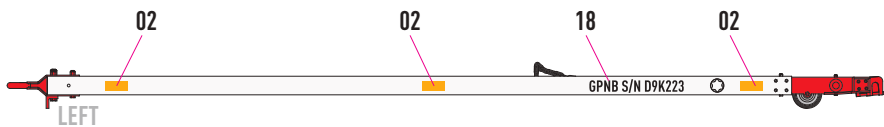

17

18

COLOR	SGINZE / AEOEUS	GUNZE / MR.COLOR
WHITE	H1	C1
GRAY	H308	C308

COLOR	SGINZE / AEOEUS	GUNZE / MR.COLOR
RED	H3	C3
FLAT BLACK	H13	C33

YOU CAN FIND INSTRUCTIONS
IN PDF FORMAT ON THE WEBSITE

RESKIT-MODELS.COM