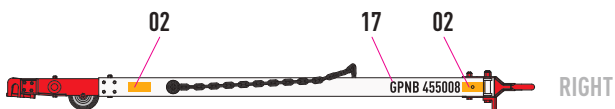

17

18

COLOR	SGINZE / AEOEUS	GUNZE / MR.COLOR
WHITE	H1	C1
GRAY	H308	C308

COLOR	SGINZE / AEOEUS	GUNZE / MR.COLOR
RED	H3	C3
FLAT BLACK	H13	C33

YOU CAN FIND INSTRUCTIONS
IN PDF FORMAT ON THE WEBSITE

RESKIT-MODELS.COM