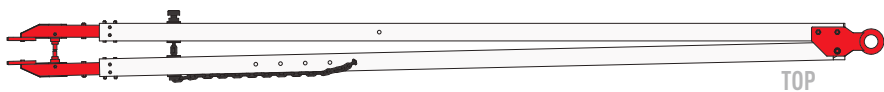

17

18

COLOR	SGINZE / AEOEUS	GUNZE / MR.COLOR
WHITE	H1	C1
GRAY	H308	C308

COLOR	SGINZE / AEOEUS	GUNZE / MR.COLOR
RED	H3	C3
FLAT BLACK	H13	C33

YOU CAN FIND INSTRUCTIONS
IN PDF FORMAT ON THE WEBSITE

RESKIT-MODELS.COM