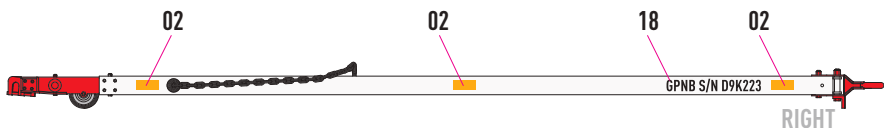

17

18

COLOR	SGINZE / AEOEUS	GUNZE / MR.COLOR
WHITE	H1	C1
GRAY	H308	C308

COLOR	SGINZE / AEOEUS	GUNZE / MR.COLOR
RED	H3	C3
FLAT BLACK	H13	C33

YOU CAN FIND INSTRUCTIONS
IN PDF FORMAT ON THE WEBSITE

RESKIT-MODELS.COM