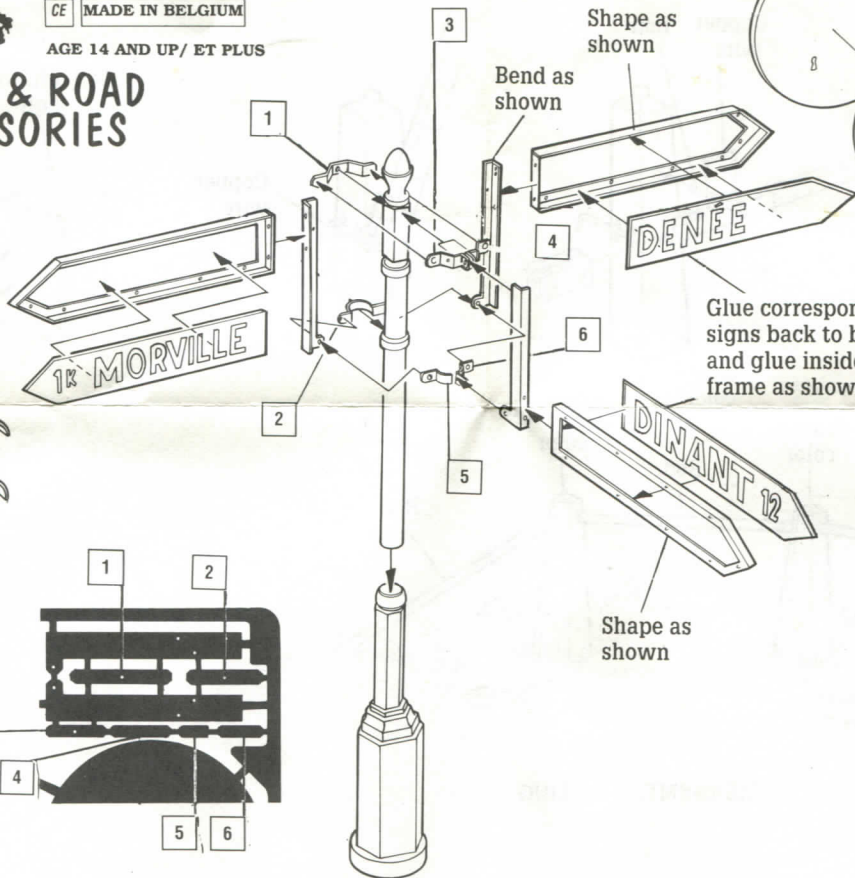

VERLINDEN PRODUCTIONS

Ondernemersstraat, 4
B-2500 Lier/BELGIUM

CE **MADE IN BELGIUM**

AGE 14 AND UP / ET PLUS

875

STREET & ROAD ACCESSORIES

Shape as shown

Bend as shown

Self adhesive sign

Glue corresponding signs back to back and glue inside frame as shown

Shape as shown

EMBANKMENT RAILING

**VERLINDEN
PRODUCTIONS**

Achtung!
Grenzsperre

DINANT 12k

1k **MORVILLE**

DENÉE 12k

12k **DENÉE**

MORVILLE 1k

12k **DINANT**

875

875 STREET & ROAD ACCESSOR