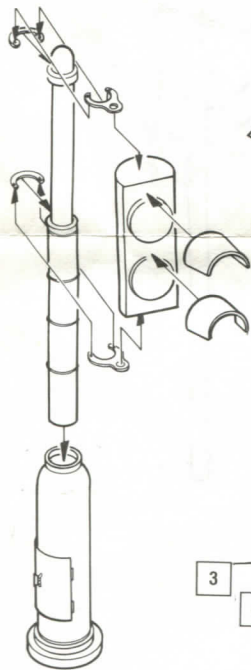

VERLINDEN PRODUCTIONS

Ondernemersstraat, 4
B-2500 Lier/BELGIUM

CE **MADE IN BELGIUM**

AGE 14 AND UP / ET PLUS

875

STREET & ROAD ACCESSORIES

Shape as shown

Bend as shown

Self adhesive sign

Glue corresponding signs back to back and glue inside frame as shown

Shape as shown

EMBANKMENT RAILING

**VERLINDEN
PRODUCTIONS**

Achtung!
Grenzsperre

DINANT 12k

1k **MORVILLE**