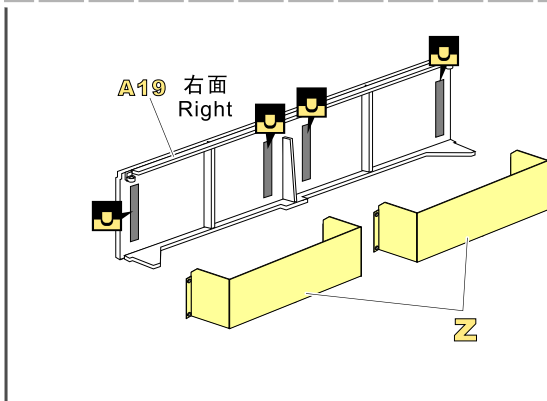

1/35 MILITARY MINIATURE VEHICLE UPGRADE SERIES PE35970