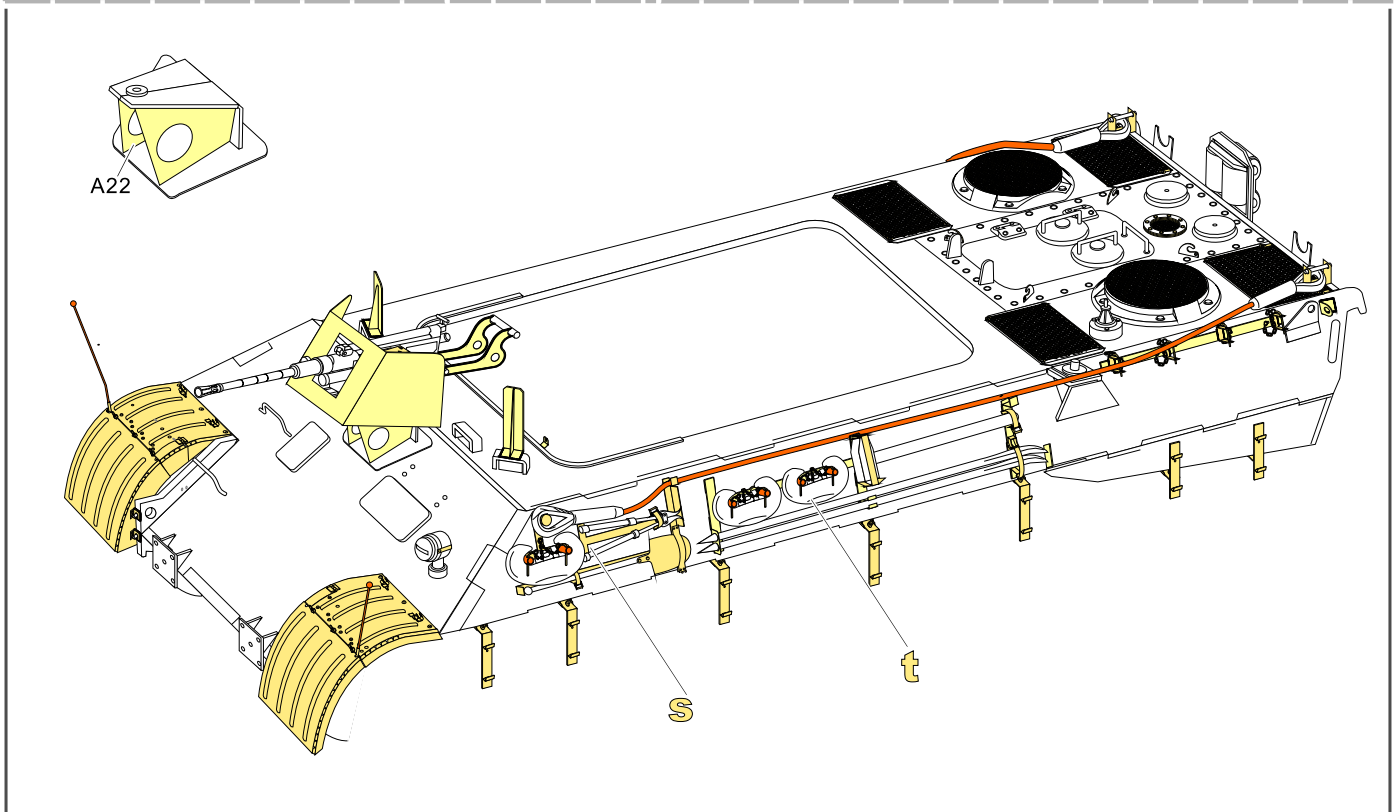

1/35 MILITARY MINIATURE VEHICLE UPGRADE SERIES PE35970

WWII German Bergepanther Ausf.A (Late type, Panther G tool holders) basic

二战德军黑豹A型救援车后期样式 (G型工具架) 改造件

[For MENG SS-015]

■ 推荐使用工具 RECOMMENDED TOOLS

- ↑
安装
install
- ↩
折叠
bend
- A1
改造件零件编号
PE/resin part number
- B12
原零件编号
kit part number
- C22
被替换的原零件编号
replaced kit part number
- ↔
另一侧相同制作
repeat on opposite side
- ✂
切除
remove
- 🔪
打磨
grind off
- 📐
弧度卷曲
radial bending
- x2
制作若干组
multiple assembly
- ⇄
选择安装
alternative
- 🔧
钻孔
drill
- 📌
用胶棒制作
make from plastic rod

↓
用尖端在凹槽处冲压
use penpoint to press on the dent

蚀刻片零件内朝面向上
Put the part upside down

用笔尖在凹槽处刺
Use penpoint to press on the dent

1/35 MILITARY MINIATURE VEHICLE UPGRADE SERIES PE35970

1/35 MILITARY MINIATURE VEHICLE UPGRADE SERIES PE35970