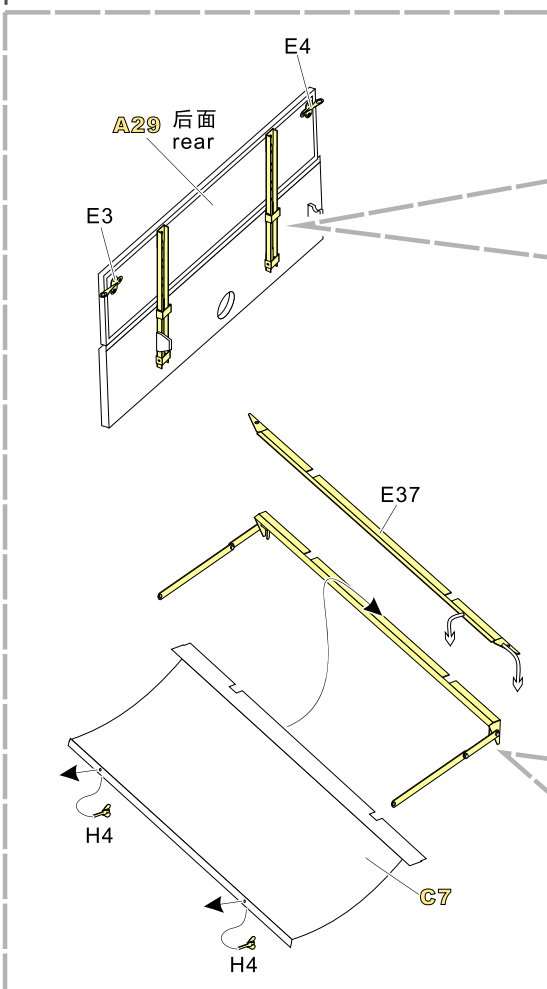

1/35 MILITARY MINIATURE VEHICLE UPGRADE SERIES PE35970