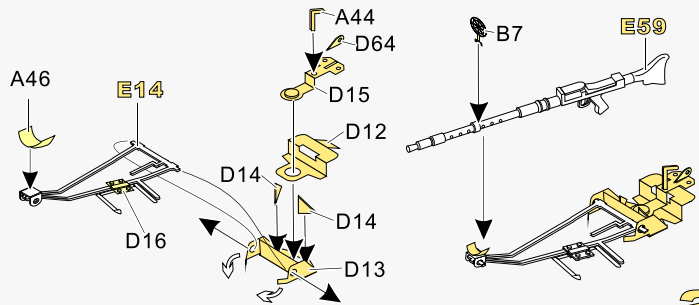

1/35 MILITARY MINIATURE VEHICLE UPGRADE SERIES PE35970

1/35 MILITARY MINIATURE VEHICLE UPGRADE SERIES PE35970

1/35 MILITARY MINIATURE VEHICLE UPGRADE SERIES PE35970

aa

ab

锁链
Chains

ac

E63, E30, E7, E43,
E39, E40, E43, M42, M41, E72