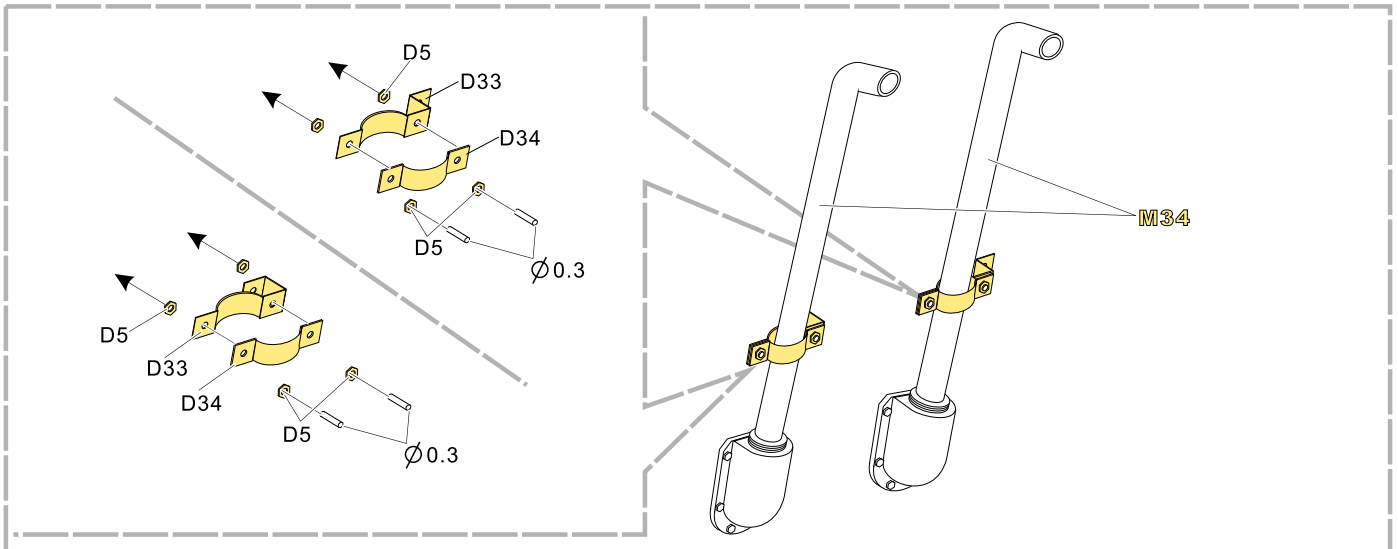

1/35 MILITARY MINIATURE VEHICLE UPGRADE SERIES PE35970