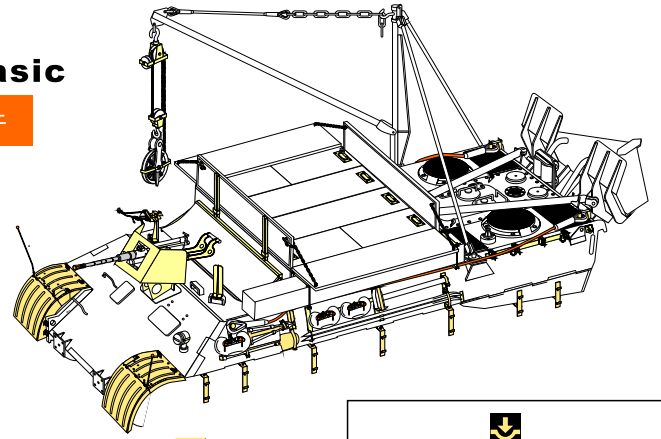

1/35 MILITARY MINIATURE VEHICLE UPGRADE SERIES PE35970

WWII German Bergepanther Ausf.A (Late type, Panther G tool holders) basic

二战德军黑豹A型救援车后期样式 (G型工具架) 改造件

[For MENG SS-015]

■ 推荐使用工具 RECOMMENDED TOOLS

- ↑
安装
install
- ↩
折叠
bend
- A1
改造件零件编号
PE/resin part number
- B12
原零件编号
kit part number
- C22
被替换的原零件编号
replaced kit part number
- ↔
另一侧相同制作
repeat on opposite side
- ✂
切除
remove
- 🔪
打磨
grind off
- 📐
弧度卷曲
radial bending
- x2
制作若干组
multiple assembly
- ⇄
选择安装
alternative
- 🔧
钻孔
drill
- 📌
用胶棒制作
make from plastic rod

↓
用尖端在凹槽处冲压
use penpoint to press on the dent

蚀刻片零件内朝面向上
Put the part upside down

用笔尖在凹槽处刺
Use penpoint to press on the dent

1/35 MILITARY MINIATURE VEHICLE UPGRADE SERIES PE35970

1/35 MILITARY MINIATURE VEHICLE UPGRADE SERIES PE35970