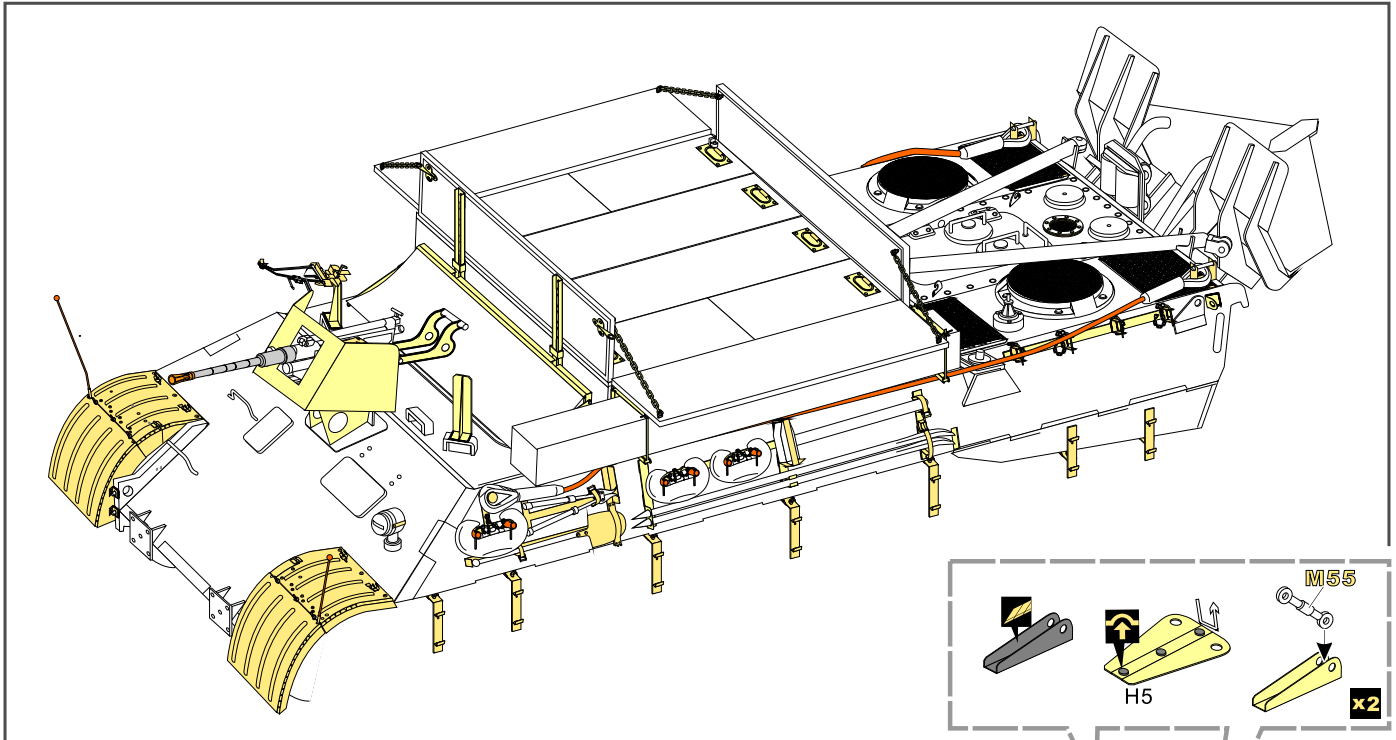

1/35 MILITARY MINIATURE VEHICLE UPGRADE SERIES PE35970