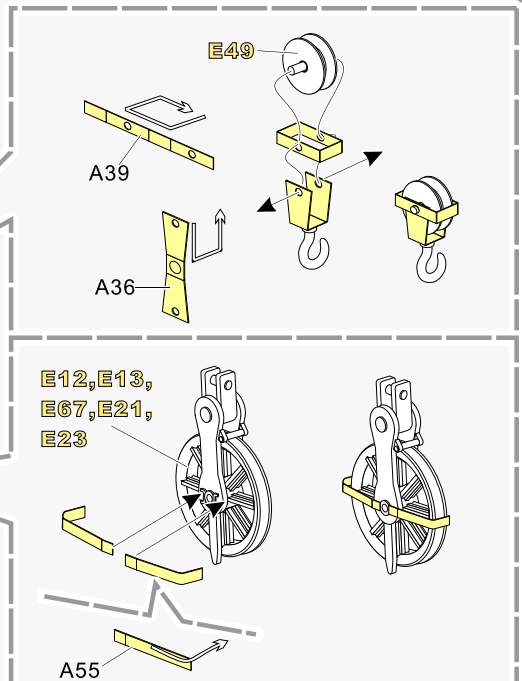

1/35 MILITARY MINIATURE VEHICLE UPGRADE SERIES PE35970

1/35 MILITARY MINIATURE VEHICLE UPGRADE SERIES PE35970

1/35 MILITARY MINIATURE VEHICLE UPGRADE SERIES PE35970

aa

ab

锁链
Chains

ac

E63, E30, E7, E43,
E39, E40, E43, M42, M41, E72