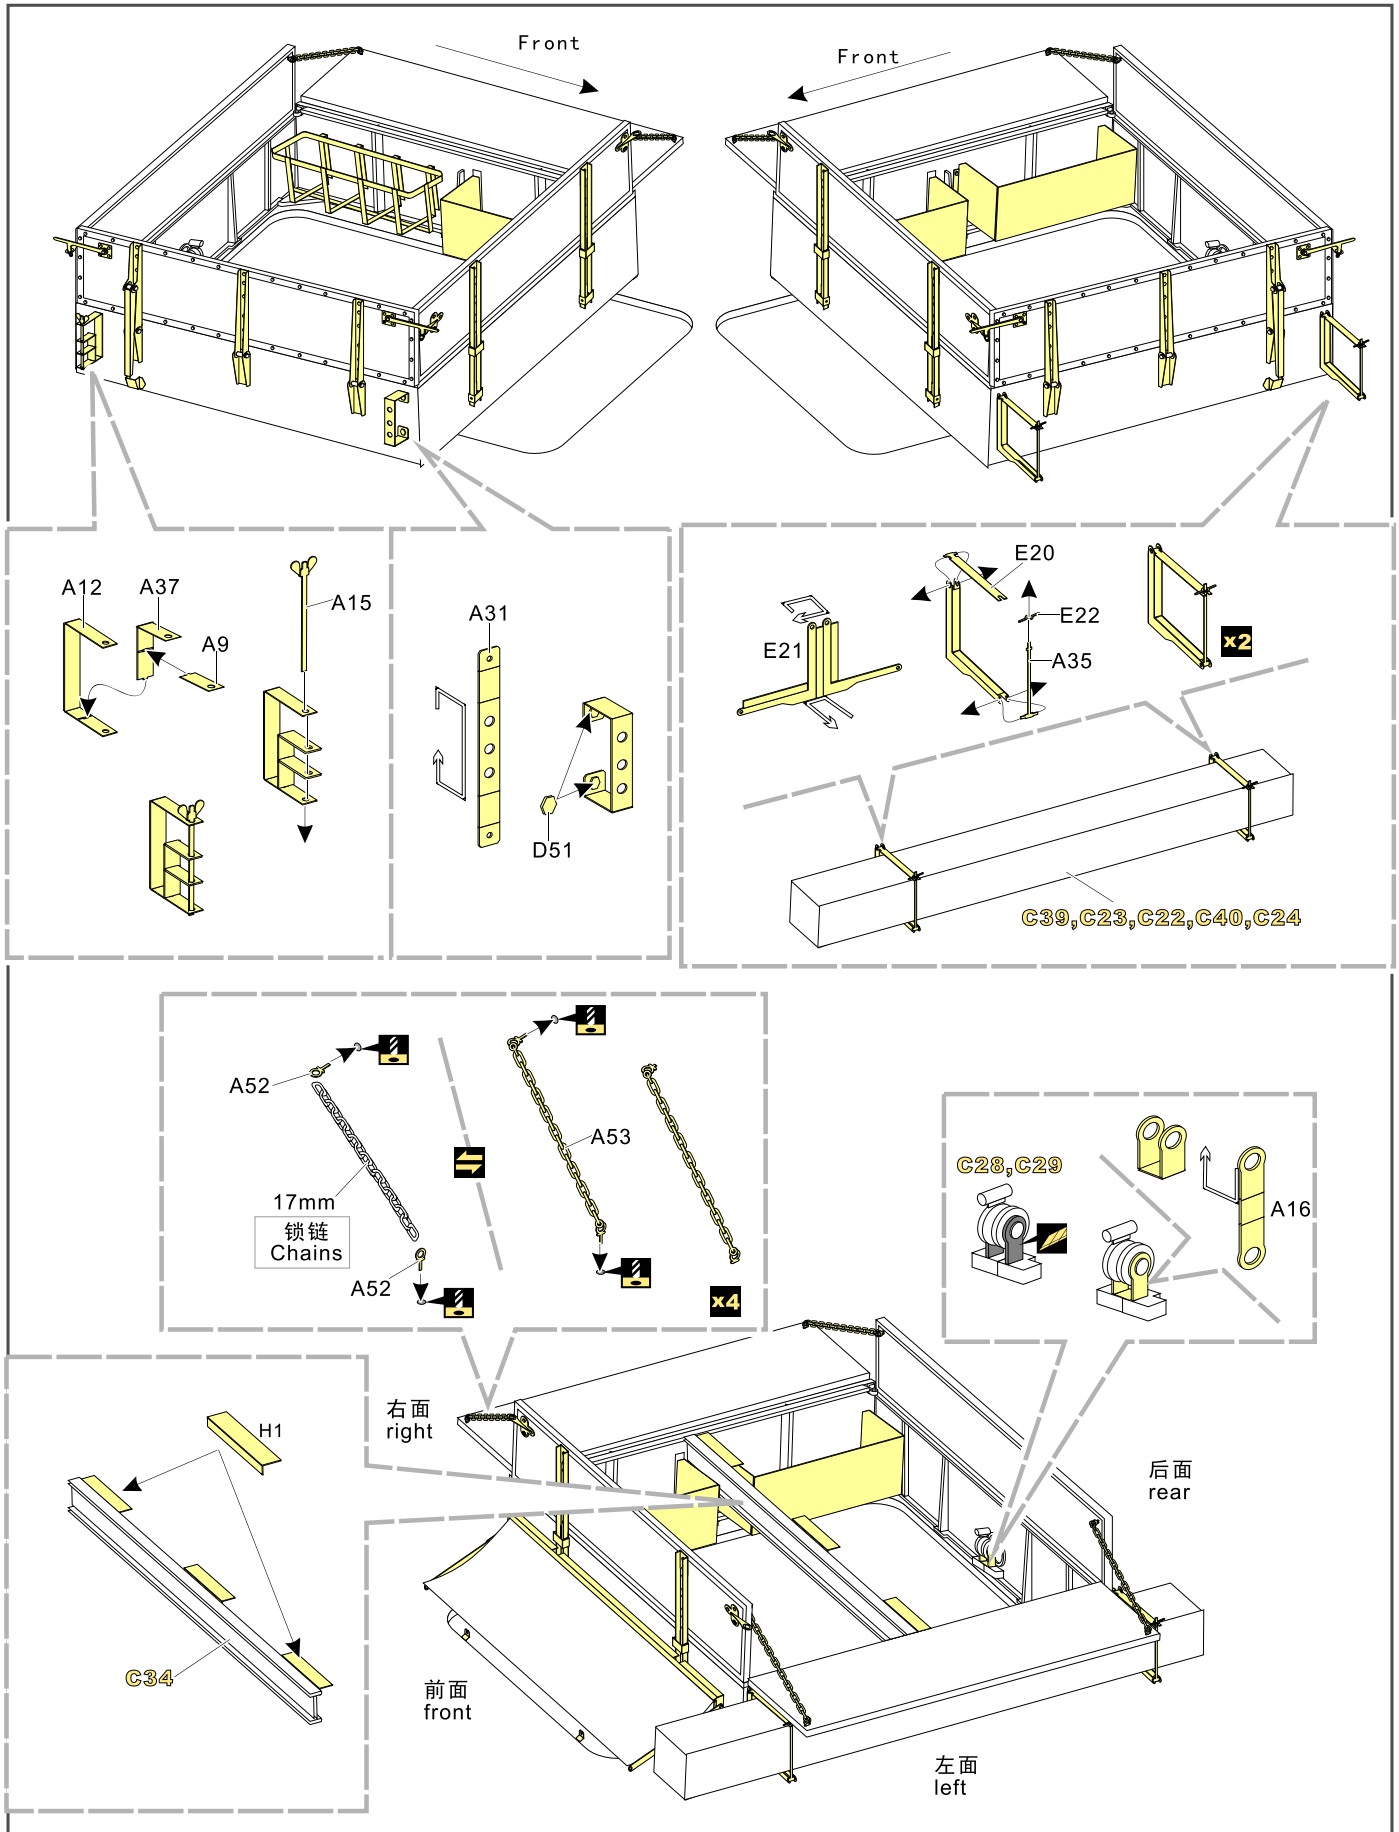

1/35 MILITARY MINIATURE VEHICLE UPGRADE SERIES PE35970