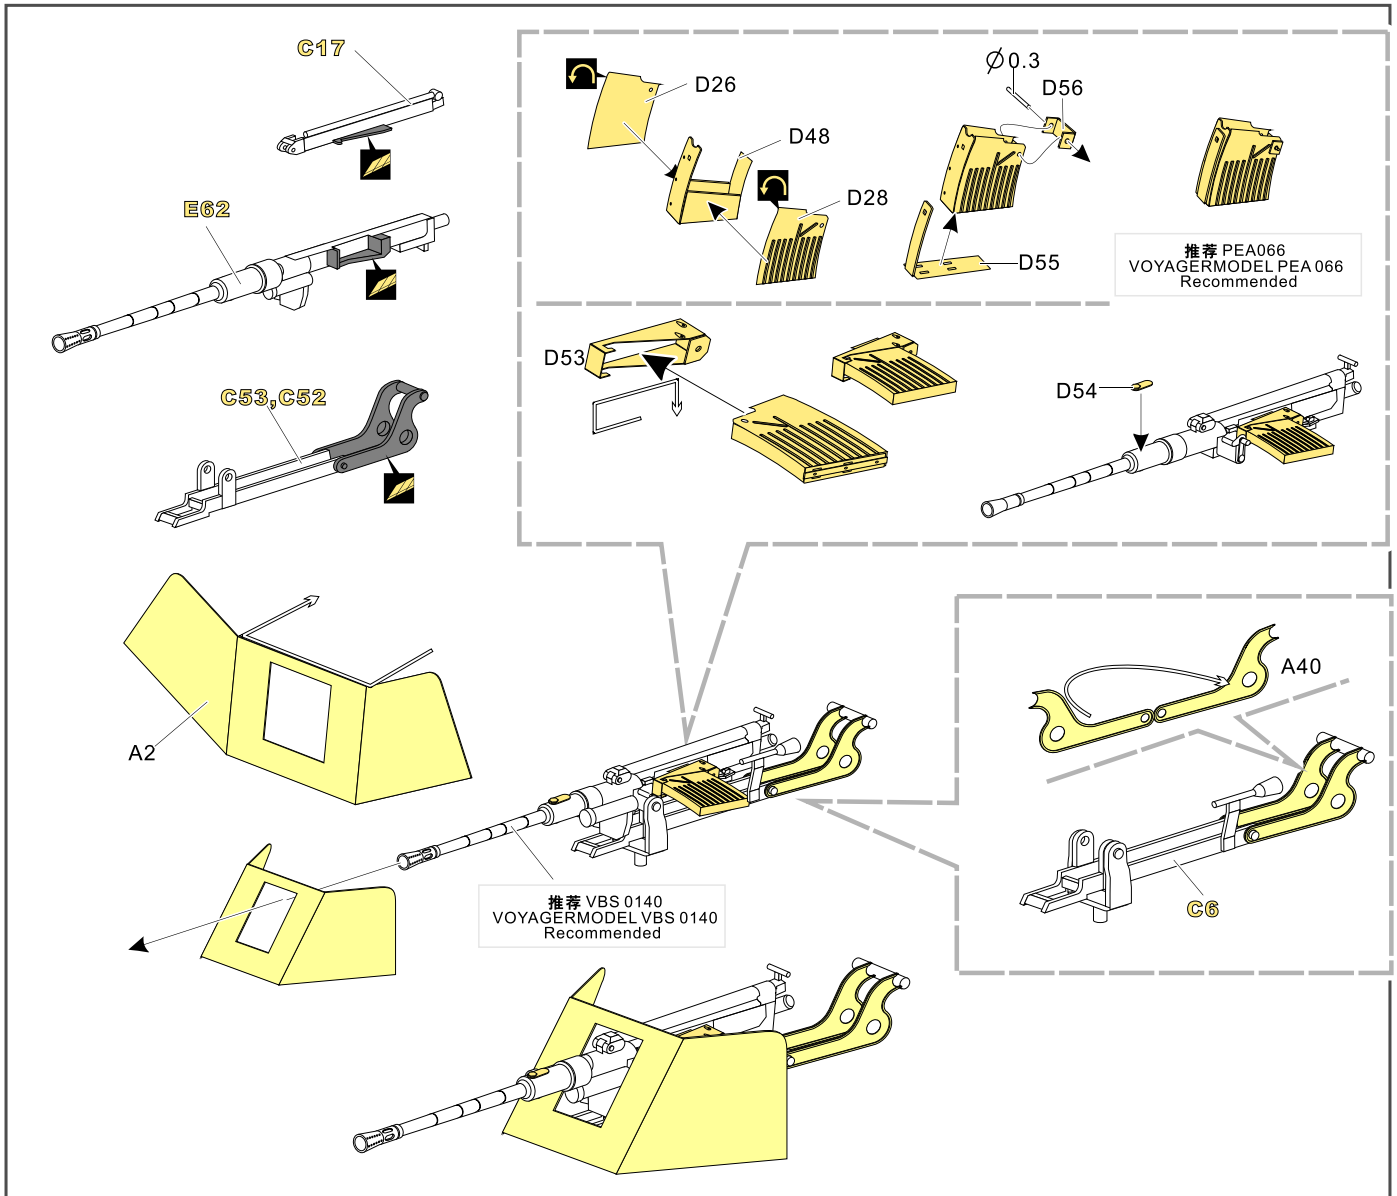

1/35 MILITARY MINIATURE VEHICLE UPGRADE SERIES PE35970

WWII German Bergepanther Ausf.A (Late type, Panther G tool holders) basic

二战德军黑豹A型救援车后期样式 (G型工具架) 改造件

[For MENG SS-015]

■ 推荐使用工具 RECOMMENDED TOOLS

- ↑
安装
install
- ↩
折叠
bend
- A1
改造件零件编号
PE/resin part number
- B12
原零件编号
kit part number
- C22
被替换的原零件编号
replaced kit part number
- ↔
另一侧相同制作
repeat on opposite side
- ✂
切除
remove
- 🔪
打磨
grind off
- 📐
弧度卷曲
radial bending
- x2
制作若干组
multiple assembly
- ⇄
选择安装
alternative
- 🔧
钻孔
drill
- 📌
用胶棒制作
make from plastic rod

↓
用尖端在凹槽处冲压
use penpoint to press on the dent

蚀刻片零件内朝面向上
Put the part upside down

用笔尖在凹槽处刺
Use penpoint to press on the dent

1/35 MILITARY MINIATURE VEHICLE UPGRADE SERIES PE35970

1/35 MILITARY MINIATURE VEHICLE UPGRADE SERIES PE35970

1/35 MILITARY MINIATURE VEHICLE UPGRADE SERIES PE35970

1/35 MILITARY MINIATURE VEHICLE UPGRADE SERIES PE35970

1/35 MILITARY MINIATURE VEHICLE UPGRADE SERIES PE35970

aa

ab

锁链
Chains

ac

E63, E30, E7, E43,
E39, E40, E43, M42, M41, E72

1/35 MILITARY MINIATURE VEHICLE UPGRADE SERIES PE35970

1/35 MILITARY MINIATURE VEHICLE UPGRADE SERIES PE35970

VOYAGERMODEL® 无微不至 极致享受
The Best Upgrade Solution

Recommended item

PEA 270	WWII German Panther Ademegead Road wheels
PE 35365	WWII German Flak Panther Ausf D w/ FlaK 38
PE 35797	WWII German Panther G Early ver.Basic
PE 35798	WWII German Panther G Later ver.Basic
PE 35796	WWII German Panther D Basic
PE 35804	WWII German Panther D V2 Basic
PE 35083	WWII German Panther D
PE 35084	WWII German Panther A
PE 35288	WWII German Panther F Basic
PE 35882	WWII German Panther G Early ver.Basic
PE 35883	WWII German Panther G Later ver.Basic
PE 35664	WWII Jagdpanther G2 late Version (Gun barrel include)
PE 35927	WWII German Panther A Late Version
PE 35733	WWII German Panther D Basic
PE 35741	WWII German Panther D Basic
PE 35867	WWII German Jagdpanther II tank destroyer basic