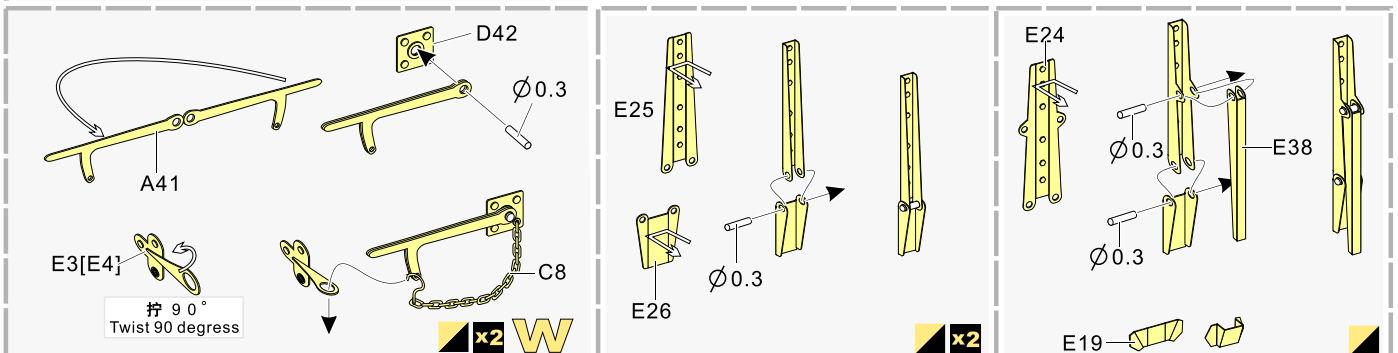

1/35 MILITARY MINIATURE VEHICLE UPGRADE SERIES PE35970