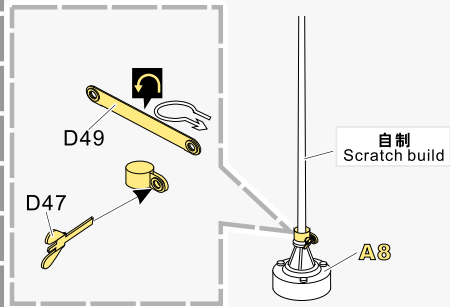

1/35 MILITARY MINIATURE VEHICLE UPGRADE SERIES PE35970

aa