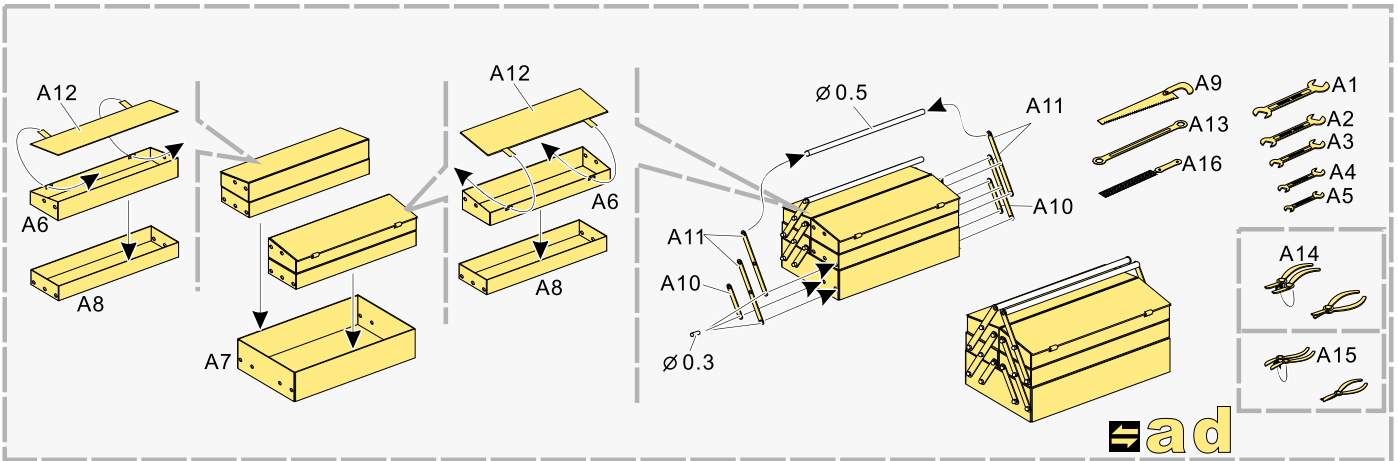

1/35 MILITARY MINIATURE VEHICLE UPGRADE SERIES PE35970