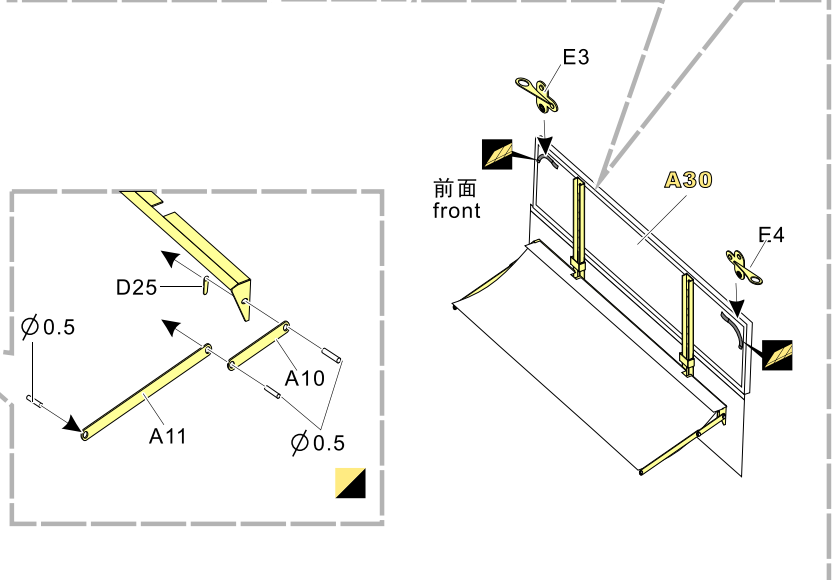

1/35 MILITARY MINIATURE VEHICLE UPGRADE SERIES PE35970