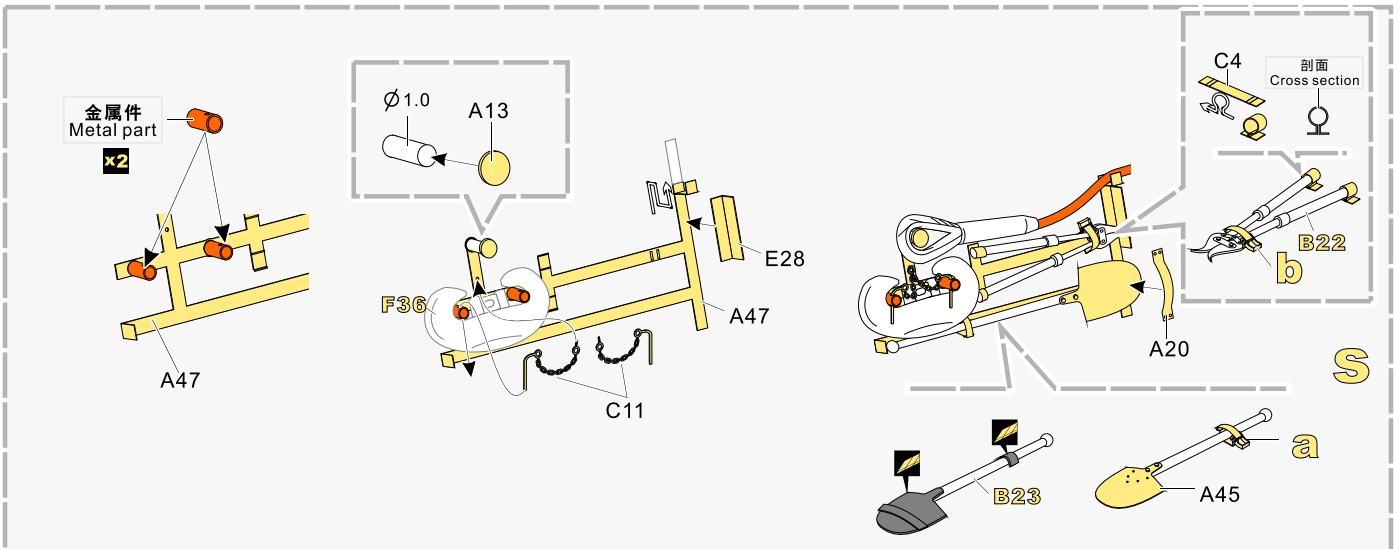

↓
用尖端在凹槽处冲压
use penpoint to press on the dent

蚀刻片零件内朝面向上
Put the part upside down

用笔尖在凹槽处刺
Use penpoint to press on the dent

1/35 MILITARY MINIATURE VEHICLE UPGRADE SERIES PE35970

1/35 MILITARY MINIATURE VEHICLE UPGRADE SERIES PE35970