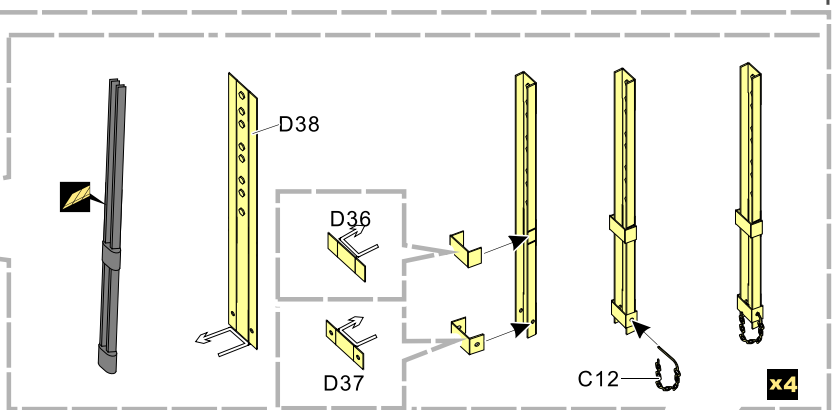

1/35 MILITARY MINIATURE VEHICLE UPGRADE SERIES PE35970