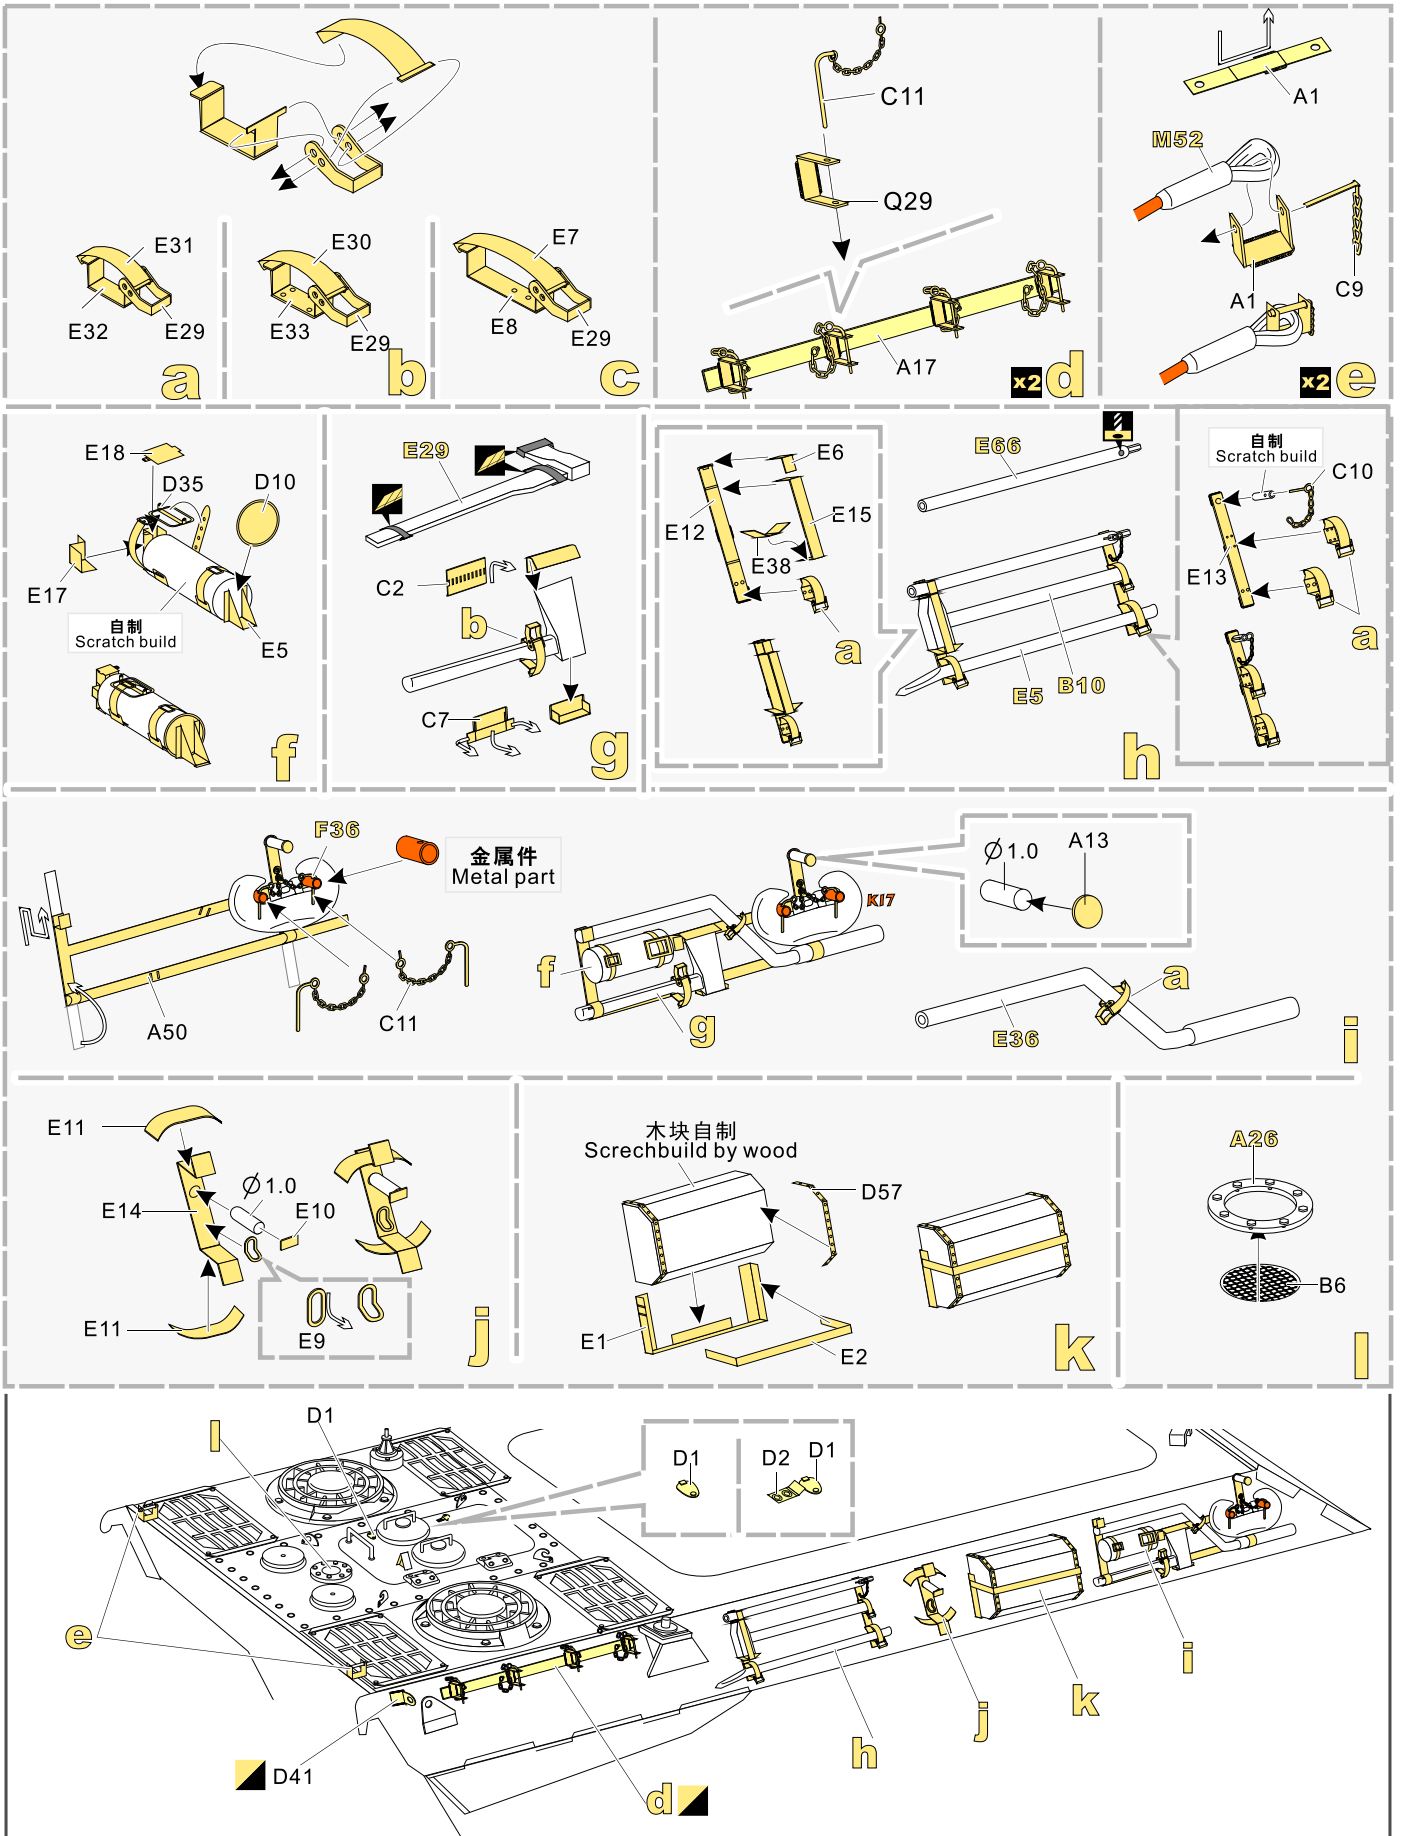

1/35 MILITARY MINIATURE VEHICLE UPGRADE SERIES PE35970

WWII German Bergepanther Ausf.A (Late type, Panther G tool holders) basic

二战德军黑豹A型救援车后期样式 (G型工具架) 改造件

[For MENG SS-015]

■ 推荐使用工具 RECOMMENDED TOOLS

- ↑
安装
install
- ↩
折叠
bend
- A1
改造件零件编号
PE/resin part number
- B12
原零件编号
kit part number
- C22
被替换的原零件编号
replaced kit part number
- ↔
另一侧相同制作
repeat on opposite side
- ✂
切除
remove
- 🔪
打磨
grind off
- 📐
弧度卷曲
radial bending
- x2
制作若干组
multiple assembly
- ⇄
选择安装
alternative
- 🔧
钻孔
drill
- 📌
用胶棒制作
make from plastic rod

↓
用尖端在凹槽处冲压
use penpoint to press on the dent

蚀刻片零件内朝面向上
Put the part upside down

用笔尖在凹槽处刺
Use penpoint to press on the dent

1/35 MILITARY MINIATURE VEHICLE UPGRADE SERIES PE35970

1/35 MILITARY MINIATURE VEHICLE UPGRADE SERIES PE35970

1/35 MILITARY MINIATURE VEHICLE UPGRADE SERIES PE35970

1/35 MILITARY MINIATURE VEHICLE UPGRADE SERIES PE35970

1/35 MILITARY MINIATURE VEHICLE UPGRADE SERIES PE35970

aa

ab

锁链
Chains

ac

E63, E30, E7, E43,
E39, E40, E43, M42, M41, E72

1/35 MILITARY MINIATURE VEHICLE UPGRADE SERIES PE35970

1/35 MILITARY MINIATURE VEHICLE UPGRADE SERIES PE35970

VOYAGERMODEL® 无微不至 极致享受
The Best Upgrade Solution

Recommended item

PEA 270	WWII German Panther Ademegead Road wheels
PE 35365	WWII German Flak Panther Ausf D w/ FlaK 38
PE 35797	WWII German Panther G Early ver.Basic
PE 35798	WWII German Panther G Later ver.Basic
PE 35796	WWII German Panther D Basic
PE 35804	WWII German Panther D V2 Basic
PE 35083	WWII German Panther D
PE 35084	WWII German Panther A
PE 35288	WWII German Panther F Basic
PE 35882	WWII German Panther G Early ver.Basic
PE 35883	WWII German Panther G Later ver.Basic
PE 35664	WWII Jagdpanther G2 late Version (Gun barrel include)
PE 35927	WWII German Panther A Late Version
PE 35733	WWII German Panther D Basic
PE 35741	WWII German Panther D Basic
PE 35867	WWII German Jagdpanther II tank destroyer basic