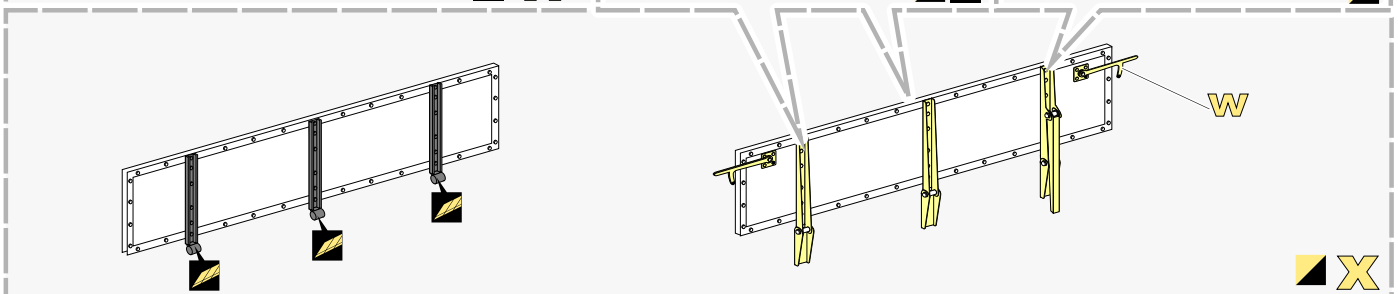

1/35 MILITARY MINIATURE VEHICLE UPGRADE SERIES PE35970