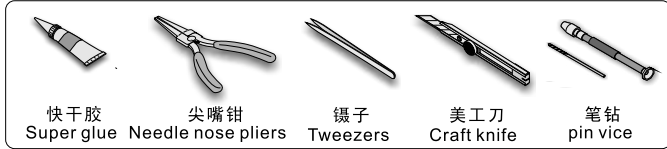

1/35 MILITARY MINIATURE VEHICLE UPGRADE SERIES PE35970

WWII German Bergepanther Ausf.A (Late type, Panther G tool holders) basic

二战德军黑豹A型救援车后期样式 (G型工具架) 改造件

[For MENG SS-015]

■ 推荐使用工具 RECOMMENDED TOOLS

- ↑
  安装
  install
- ↩
  折叠
  bend
- A1
  改造件零件编号
  PE/resin part number
- B12
  原零件编号
  kit part number
- C22
  被替换的原零件编号
  replaced kit part number
- ↔
  另一侧相同制作
  repeat on opposite side
- ✂
  切除
  remove
- 🔪
  打磨
  grind off
- 📐
  弧度卷曲
  radial bending
- x2
  制作若干组
  multiple assembly
- ⇄
  选择安装
  alternative
- 🔧
  钻孔
  drill
- 📌
  用胶棒制作
  make from plastic rod

↓
用尖端在凹槽处冲压
use penpoint to press on the dent

蚀刻片零件内朝面向上
Put the part upside down

用笔尖在凹槽处刺
Use penpoint to press on the dent