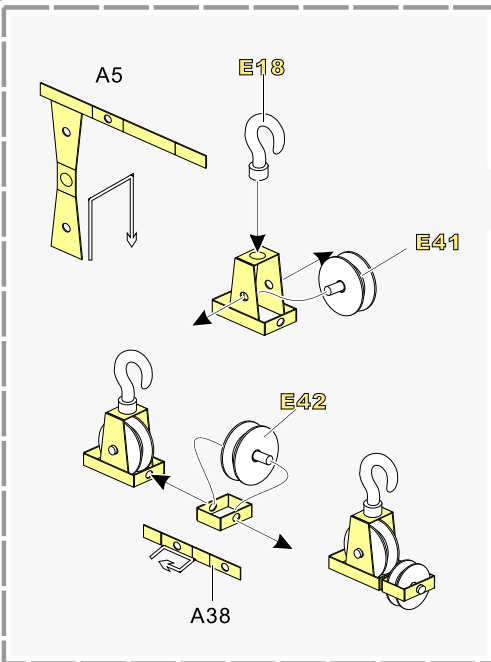

1/35 MILITARY MINIATURE VEHICLE UPGRADE SERIES PE35970

1/35 MILITARY MINIATURE VEHICLE UPGRADE SERIES PE35970

1/35 MILITARY MINIATURE VEHICLE UPGRADE SERIES PE35970

aa

ab

锁链
Chains

ac

E63, E30, E7, E43,
E39, E40, E43, M42, M41, E72