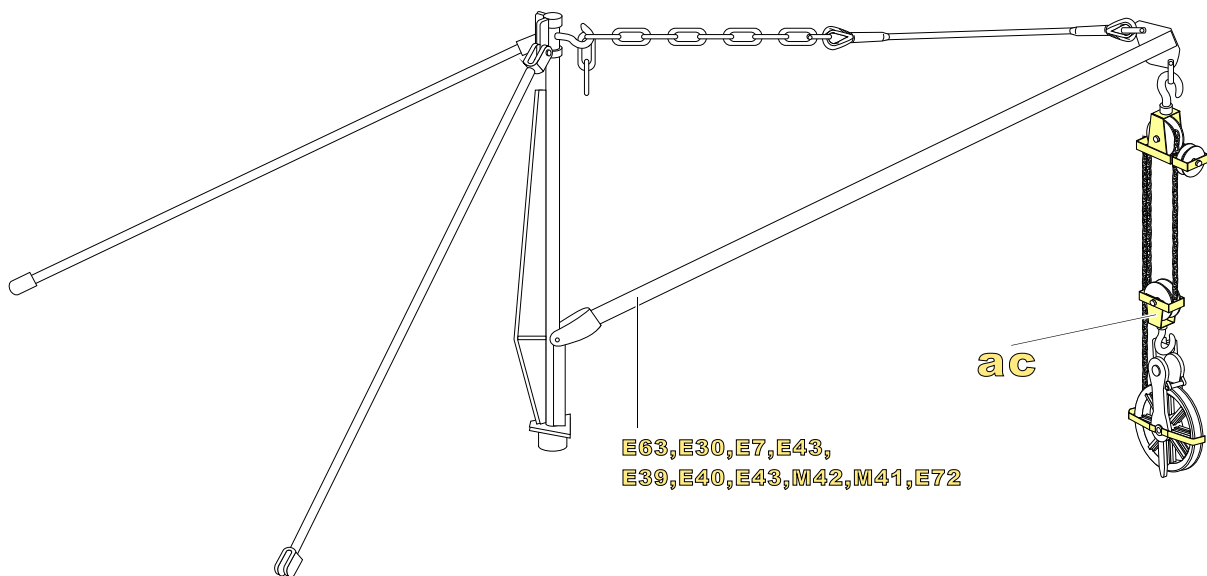

1/35 MILITARY MINIATURE VEHICLE UPGRADE SERIES PE35970

1/35 MILITARY MINIATURE VEHICLE UPGRADE SERIES PE35970

1/35 MILITARY MINIATURE VEHICLE UPGRADE SERIES PE35970

aa

ab

锁链
Chains

ac

E63, E30, E7, E43,
E39, E40, E43, M42, M41, E72