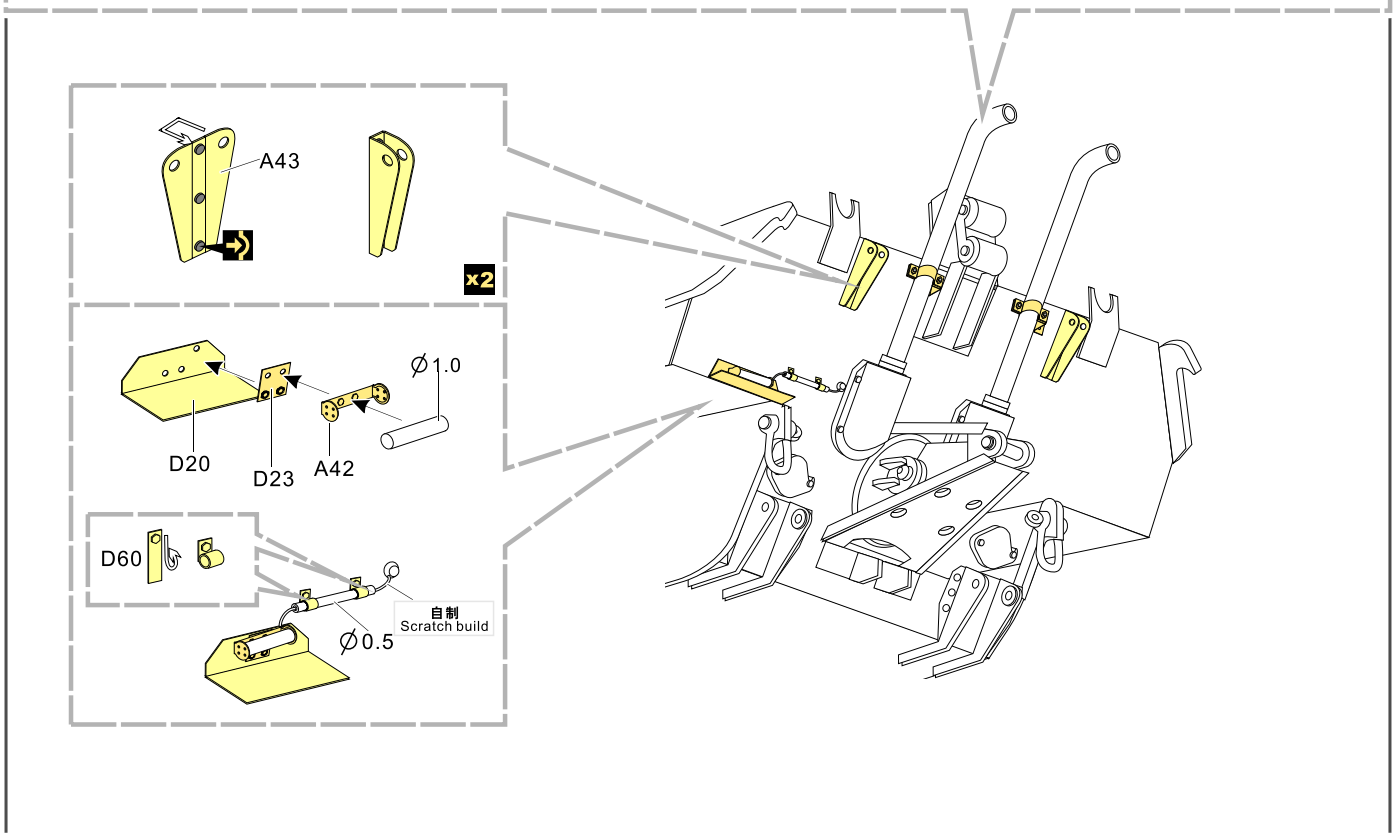

1/35 MILITARY MINIATURE VEHICLE UPGRADE SERIES PE35970