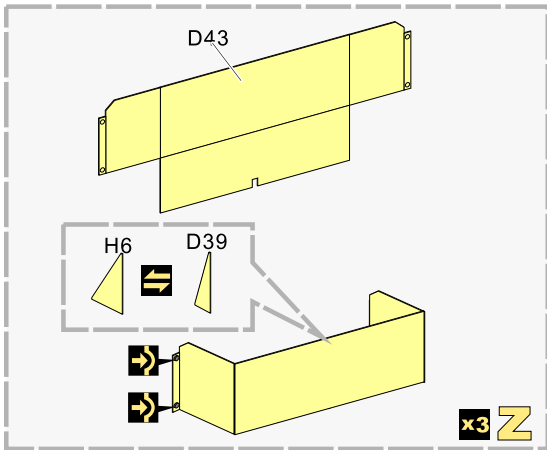

1/35 MILITARY MINIATURE VEHICLE UPGRADE SERIES PE35970