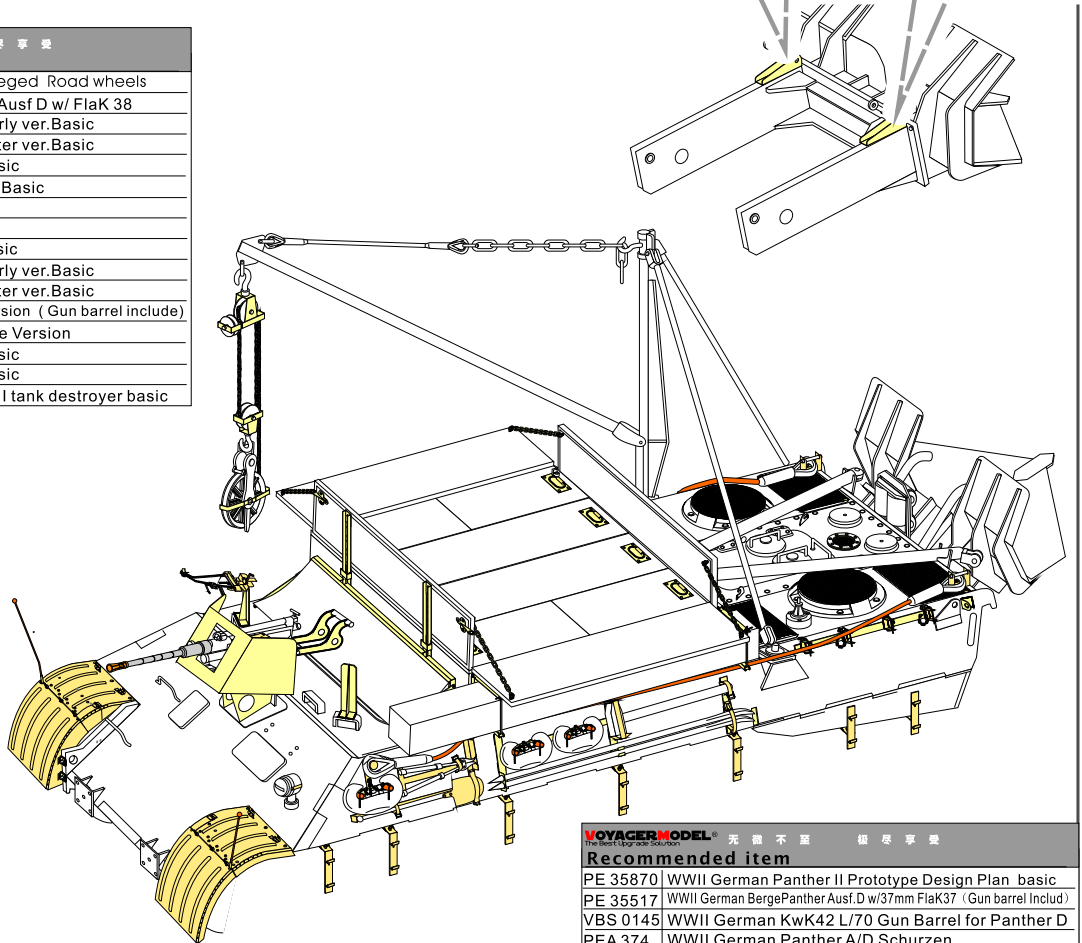

1/35 MILITARY MINIATURE VEHICLE UPGRADE SERIES PE35970

1/35 MILITARY MINIATURE VEHICLE UPGRADE SERIES PE35970

VOYAGERMODEL® 无微不至 极致享受
The Best Upgrade Solution

Recommended item

PEA 270	WWII German Panther Ademegead Road wheels
PE 35365	WWII German Flak Panther Ausf D w/ FlaK 38
PE 35797	WWII German Panther G Early ver.Basic
PE 35798	WWII German Panther G Later ver.Basic
PE 35796	WWII German Panther D Basic
PE 35804	WWII German Panther D V2 Basic
PE 35083	WWII German Panther D
PE 35084	WWII German Panther A
PE 35288	WWII German Panther F Basic
PE 35882	WWII German Panther G Early ver.Basic
PE 35883	WWII German Panther G Later ver.Basic
PE 35664	WWII Jagdpanther G2 late Version (Gun barrel include)
PE 35927	WWII German Panther A Late Version
PE 35733	WWII German Panther D Basic
PE 35741	WWII German Panther D Basic
PE 35867	WWII German Jagdpanther II tank destroyer basic