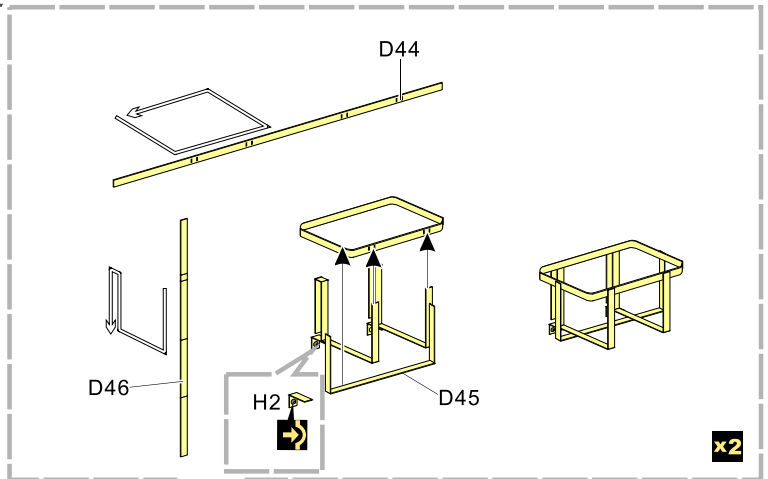

1/35 MILITARY MINIATURE VEHICLE UPGRADE SERIES PE35970

1/35 MILITARY MINIATURE VEHICLE UPGRADE SERIES PE35970

1/35 MILITARY MINIATURE VEHICLE UPGRADE SERIES PE35970

aa

ab

锁链
Chains

ac

E63, E30, E7, E43,
E39, E40, E43, M42, M41, E72