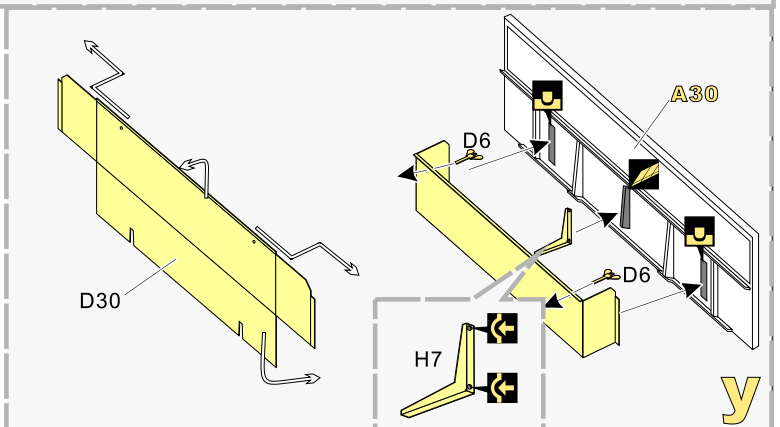

1/35 MILITARY MINIATURE VEHICLE UPGRADE SERIES PE35970

[Http://www.voyagermodel.com/productdetails.asp?itemid=PE35970](http://www.voyagermodel.com/productdetails.asp?itemid=PE35970)

**VOYAGER
MODEL**

更多PE35970样品照片参考请扫一扫
MORE PICTUER OF PE 35970
REFERENCE SCAN HERE