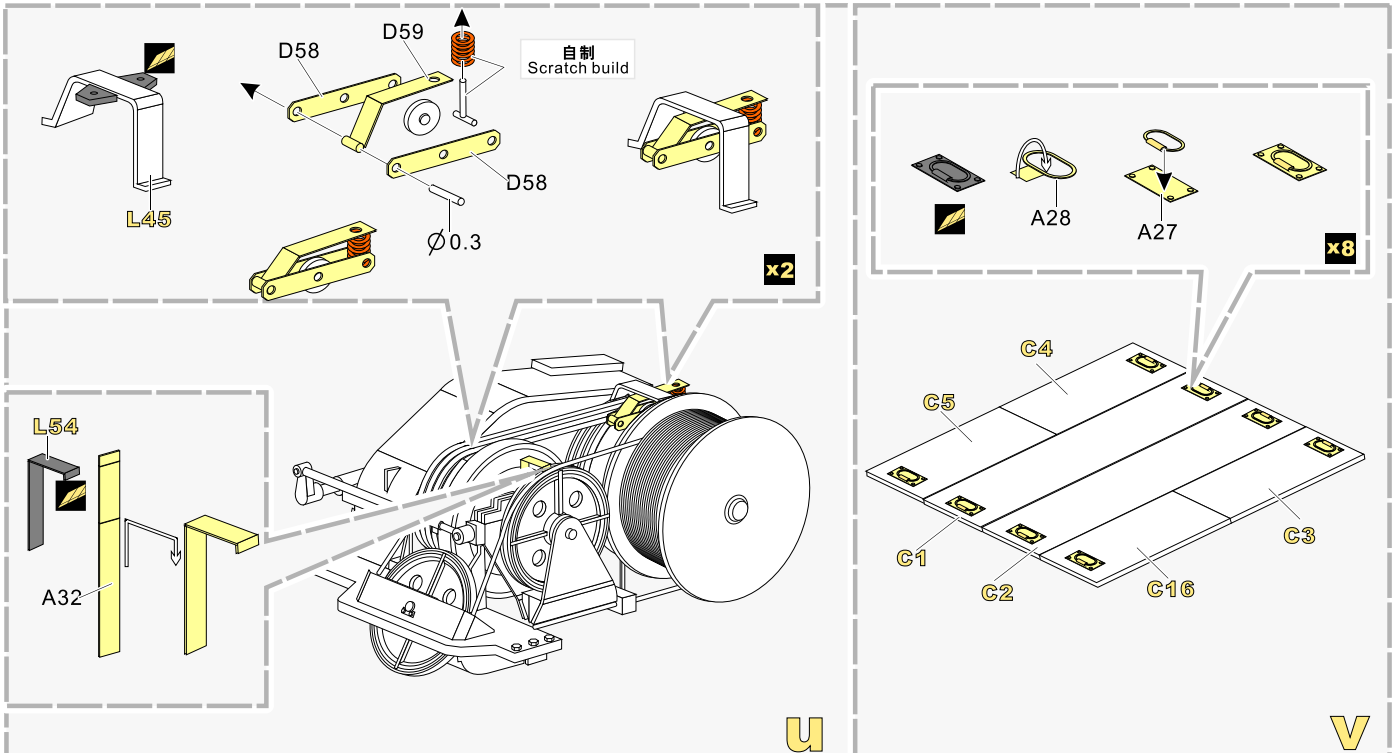

1/35 MILITARY MINIATURE VEHICLE UPGRADE SERIES PE35970