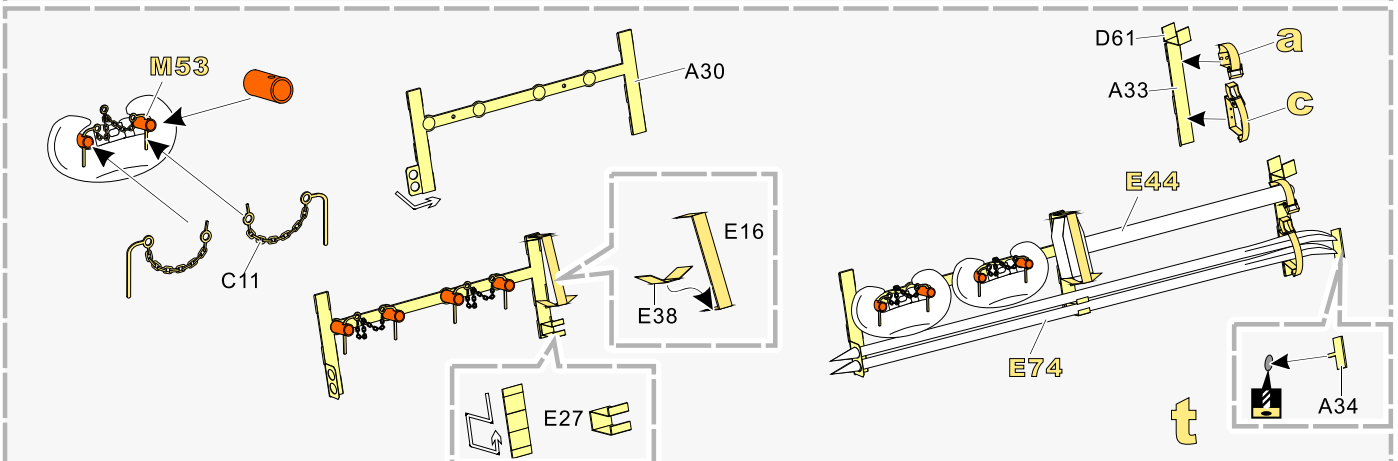

1/35 MILITARY MINIATURE VEHICLE UPGRADE SERIES PE35970

WWII German Bergepanther Ausf.A (Late type, Panther G tool holders) basic

二战德军黑豹A型救援车后期样式 (G型工具架) 改造件

[For MENG SS-015]

■ 推荐使用工具 RECOMMENDED TOOLS

- ↑
安装
install
- ↩
折叠
bend
- A1
改造件零件编号
PE/resin part number
- B12
原零件编号
kit part number
- C22
被替换的原零件编号
replaced kit part number
- ↔
另一侧相同制作
repeat on opposite side
- ✂
切除
remove
- 🔪
打磨
grind off
- 📐
弧度卷曲
radial bending
- x2
制作若干组
multiple assembly
- ⇄
选择安装
alternative
- 🔧
钻孔
drill
- 📌
用胶棒制作
make from plastic rod

↓
用尖端在凹槽处冲压
use penpoint to press on the dent

蚀刻片零件内朝面向上
Put the part upside down

用笔尖在凹槽处刺
Use penpoint to press on the dent

1/35 MILITARY MINIATURE VEHICLE UPGRADE SERIES PE35970

1/35 MILITARY MINIATURE VEHICLE UPGRADE SERIES PE35970

1/35 MILITARY MINIATURE VEHICLE UPGRADE SERIES PE35970

1/35 MILITARY MINIATURE VEHICLE UPGRADE SERIES PE35970

1/35 MILITARY MINIATURE VEHICLE UPGRADE SERIES PE35970

aa

ab

锁链
Chains

ac

E63, E30, E7, E43,
E39, E40, E43, M42, M41, E72