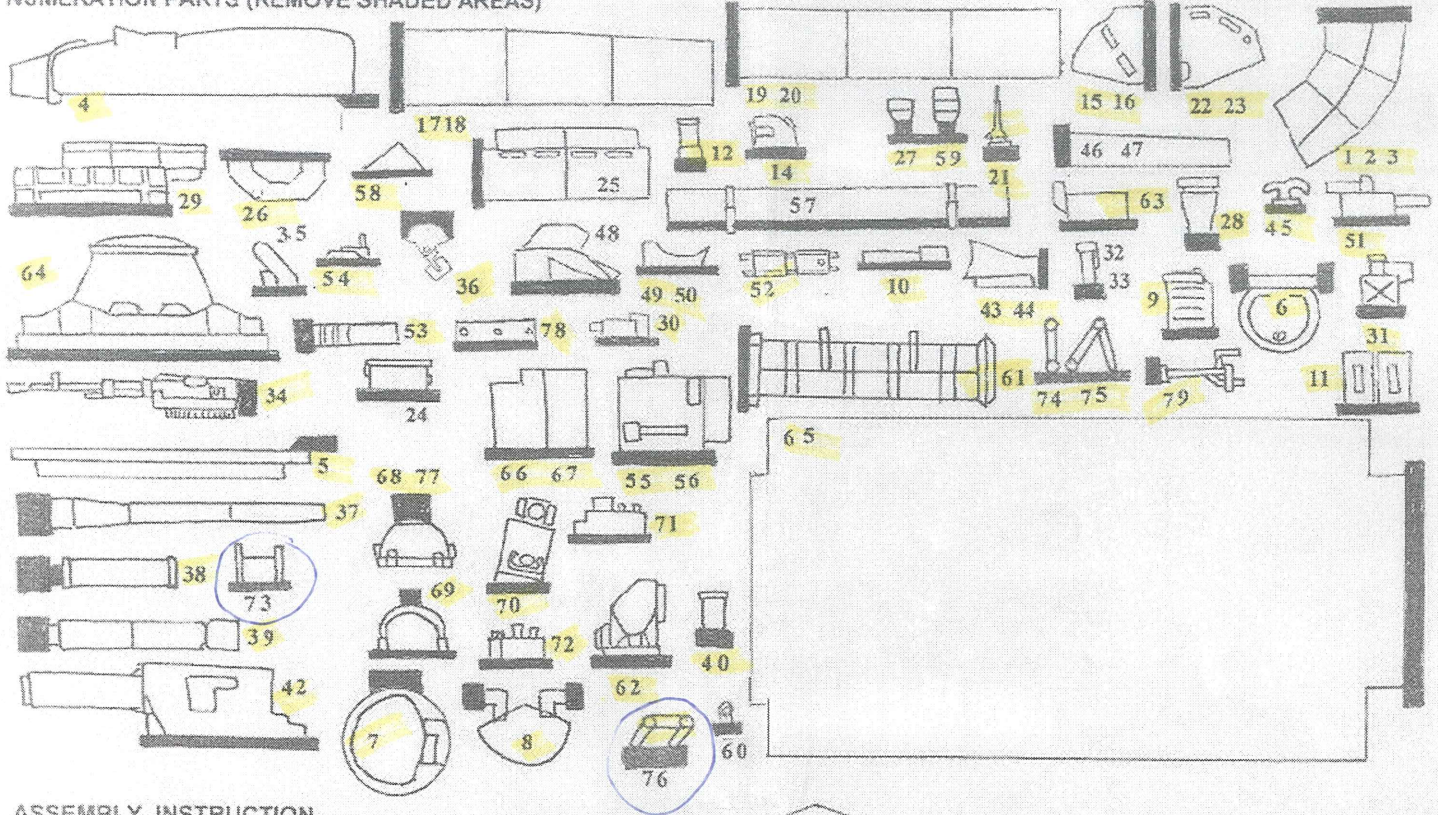

T-80U MODEL 1993/94

NUMERATION PARTS (REMOVE SHADED AREAS)

ASSEMBLY INSTRUCTION

1

Kit 216