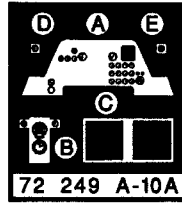

A-10A Thunderbold II

1/72 scale detail set for Italeri kit

72 249

-  OPPOSITE SIDE
-  REMOVE
-  BEND
-  REPLACE
-  GRIND
-  OPTION

A EJECTION SEAT

B INSTRUMENT PANEL

C COCKPIT

D NOSE UNDERCARRIAGE