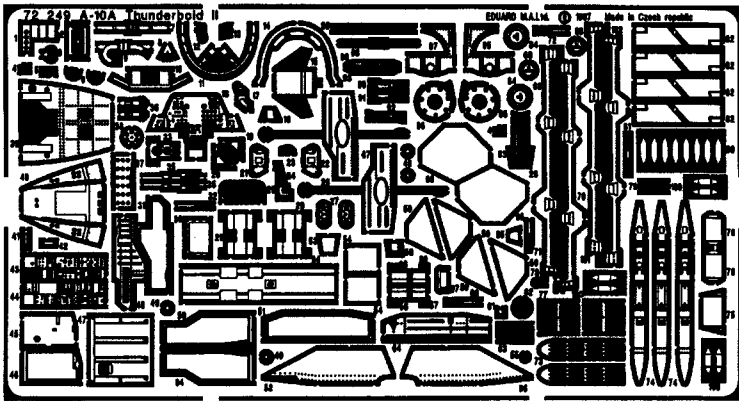

A-10A Thunderbold II

1/72 scale detail set for Italeri kit

72 249

-  OPPOSITE SIDE
-  REMOVE
-  BEND
-  REPLACE
-  GRIND
-  OPTION

A EJECTION SEAT

B INSTRUMENT PANEL

C COCKPIT

D NOSE UNDERCARRIAGE

E MAIN UNDERCARRIAGE

F BOMB RACKS

G AILERON

H WEAPONS & EXTERNAL FUEL TANKS

I EXTERIOR PARTS