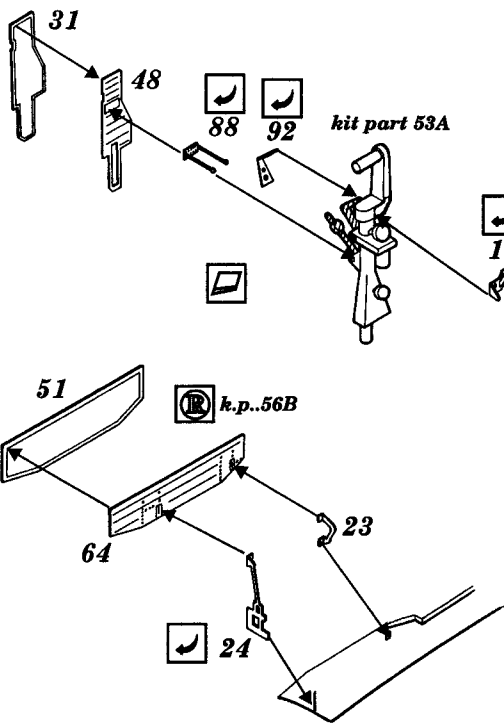

A-10A Thunderbold II

1/72 scale detail set for Italeri kit

72 249

-  OPPOSITE SIDE
-  REMOVE
-  BEND
-  REPLACE
-  GRIND
-  OPTION

A EJECTION SEAT

B INSTRUMENT PANEL

C COCKPIT

D NOSE UNDERCARRIAGE