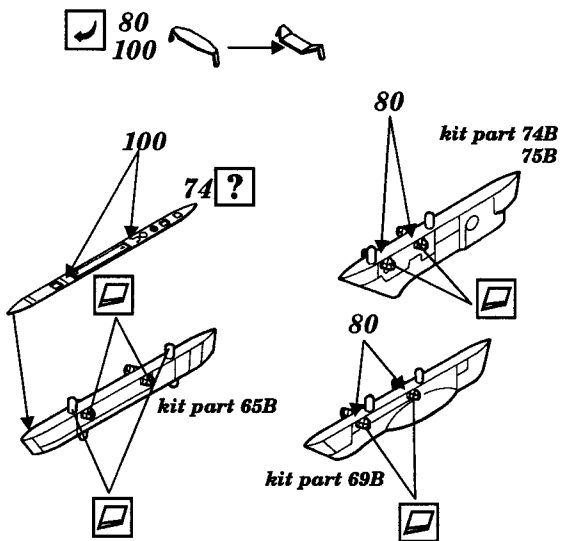

A-10A Thunderbold II

1/72 scale detail set for Italeri kit

72 249

-  OPPOSITE SIDE
-  REMOVE
-  BEND
-  REPLACE
-  GRIND
-  OPTION

A EJECTION SEAT

B INSTRUMENT PANEL

C COCKPIT

D NOSE UNDERCARRIAGE

E MAIN UNDERCARRIAGE

F BOMB RACKS

G AILERON

H WEAPONS & EXTERNAL FUEL TANKS

I EXTERIOR PARTS