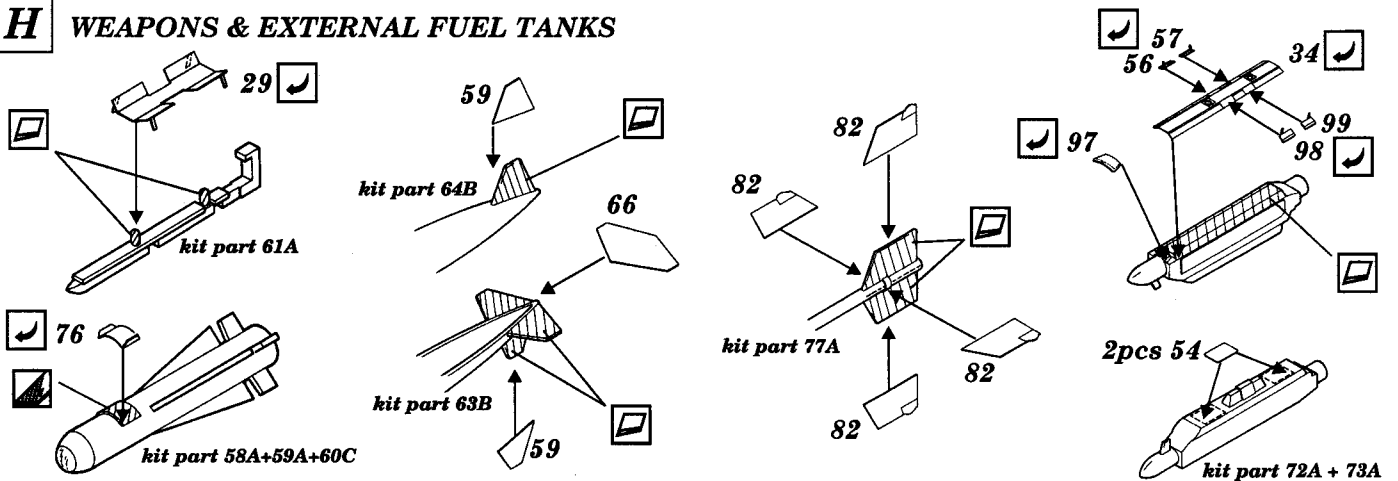

A-10A Thunderbold II

1/72 scale detail set for Italeri kit

72 249

-  OPPOSITE SIDE
-  REMOVE
-  BEND
-  REPLACE
-  GRIND
-  OPTION

A EJECTION SEAT

B INSTRUMENT PANEL

C COCKPIT

D NOSE UNDERCARRIAGE

E MAIN UNDERCARRIAGE

F BOMB RACKS

G AILERON

H WEAPONS & EXTERNAL FUEL TANKS

I EXTERIOR PARTS