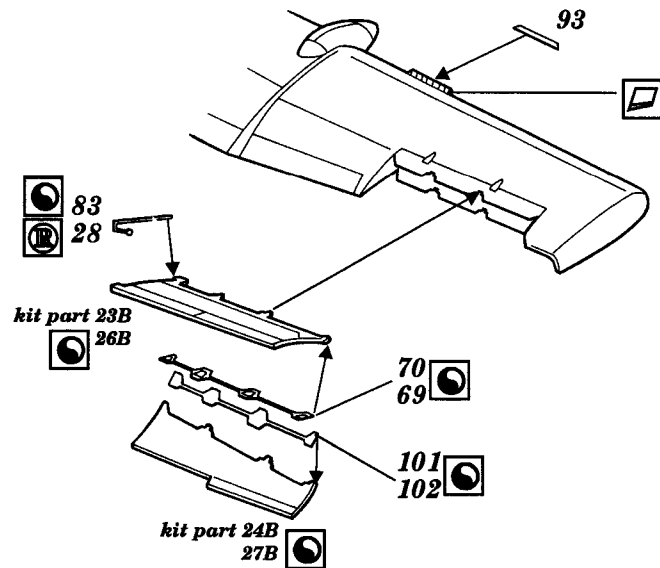

D NOSE UNDERCARRIAGE

E MAIN UNDERCARRIAGE

F BOMB RACKS

G AILERON

H WEAPONS & EXTERNAL FUEL TANKS