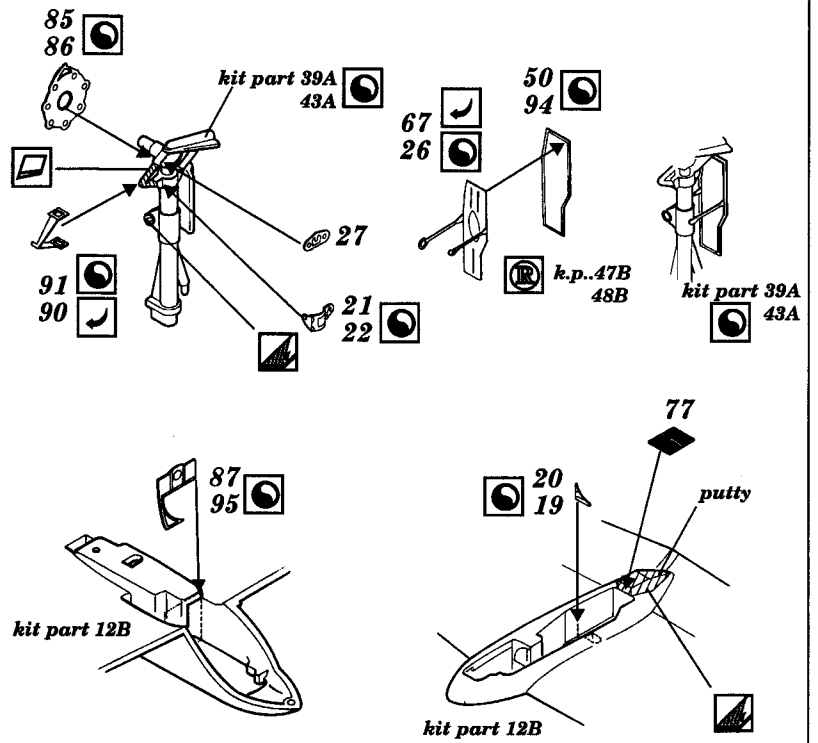

A-10A Thunderbold II

1/72 scale detail set for Italeri kit

72 249

-  OPPOSITE SIDE
-  REMOVE
-  BEND
-  REPLACE
-  GRIND
-  OPTION

A EJECTION SEAT

B INSTRUMENT PANEL

C COCKPIT

D NOSE UNDERCARRIAGE

E MAIN UNDERCARRIAGE

F BOMB RACKS

G AILERON

H WEAPONS & EXTERNAL FUEL TANKS

I EXTERIOR PARTS