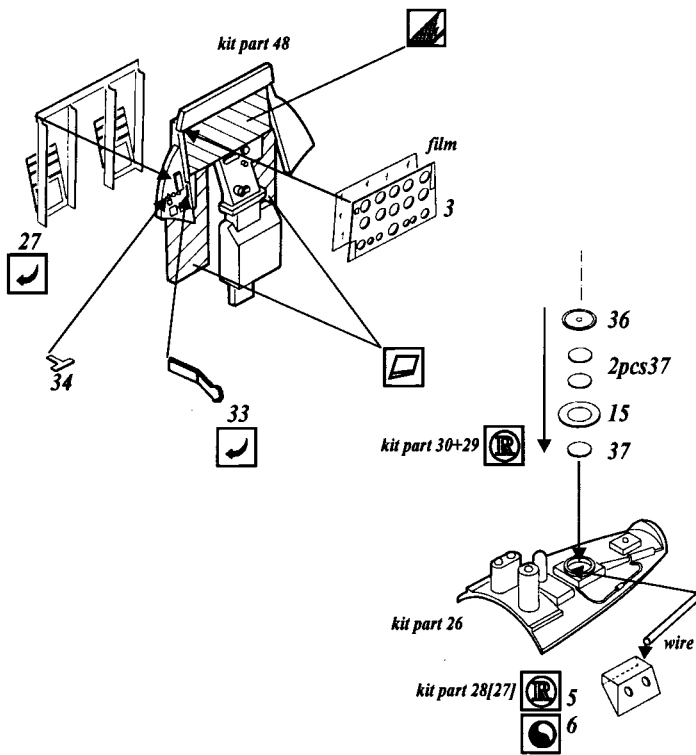

F-84G Thunderjet

1/48 scale detail set for Monogram kit

48 316

-  OPPOSITE SIDE
-  REMOVE
-  BEND
-  REPLACE
-  GRIND
-  OPTION

A COCKPIT

B EJECTION SEAT

C CANOPY

D ENGINE

E AIRFRAME DETAILS

F FLAPS

G NOSE UNDERCARRIAGE

H MAIN UNDERCARRIAGE

I WEAPONS