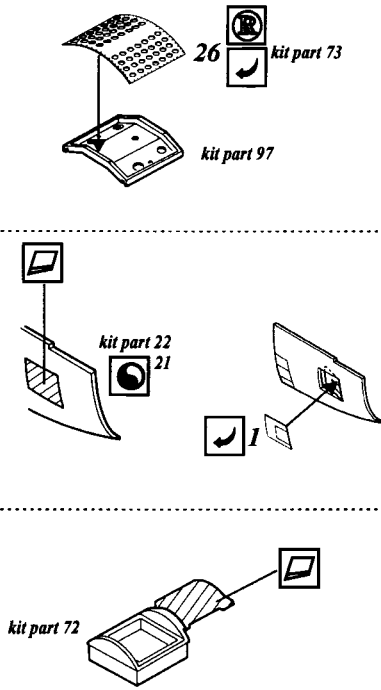

E AIRFRAME DETAILS