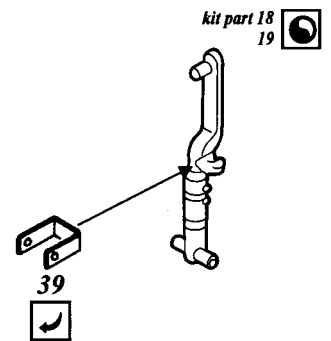

F-84G Thunderjet

1/48 scale detail set for Monogram kit

48 316

-  OPPOSITE SIDE
-  REMOVE
-  BEND
-  REPLACE
-  GRIND
-  OPTION

A COCKPIT

B EJECTION SEAT

C CANOPY

D ENGINE

E AIRFRAME DETAILS

F FLAPS

G NOSE UNDERCARRIAGE

H MAIN UNDERCARRIAGE

I WEAPONS