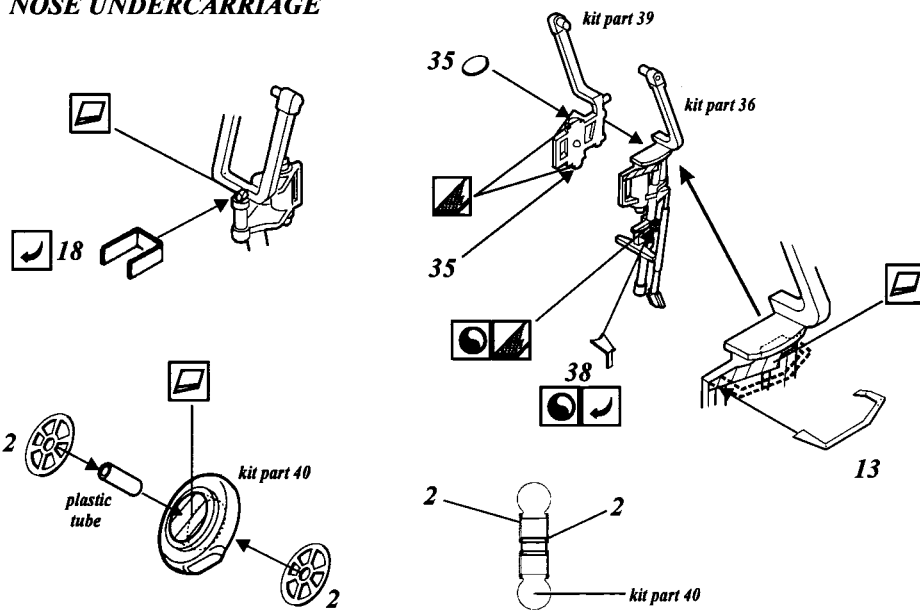

F-84G Thunderjet

1/48 scale detail set for Monogram kit

48 316

-  OPPOSITE SIDE
-  REMOVE
-  BEND
-  REPLACE
-  GRIND
-  OPTION

A COCKPIT

B EJECTION SEAT

C CANOPY

D ENGINE

E AIRFRAME DETAILS

F FLAPS

G NOSE UNDERCARRIAGE

H MAIN UNDERCARRIAGE

I WEAPONS