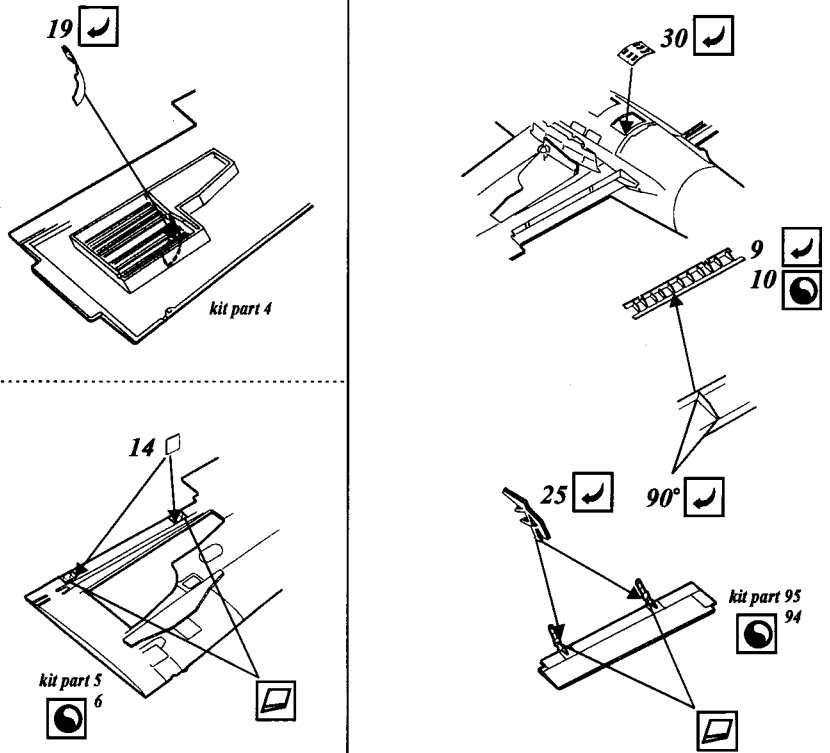

F-84G Thunderjet

1/48 scale detail set for Monogram kit

48 316

-  OPPOSITE SIDE
-  REMOVE
-  BEND
-  REPLACE
-  GRIND
-  OPTION

A COCKPIT

B EJECTION SEAT

C CANOPY

D ENGINE

E AIRFRAME DETAILS

F FLAPS

G NOSE UNDERCARRIAGE

H MAIN UNDERCARRIAGE

I WEAPONS