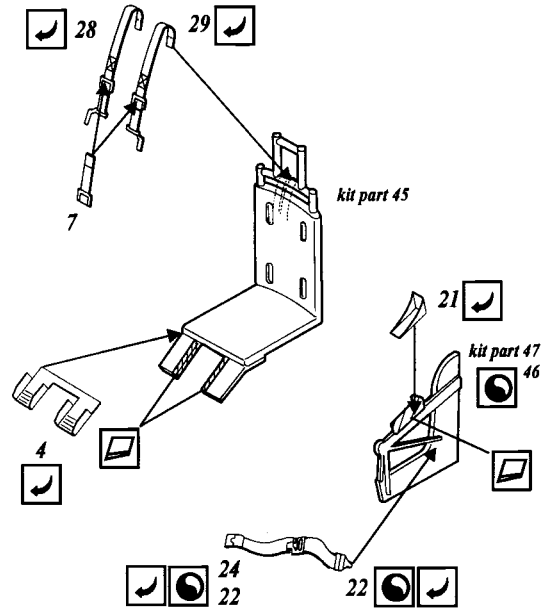

F-84G Thunderjet

1/48 scale detail set for Monogram kit

48 316

-  OPPOSITE SIDE
-  REMOVE
-  BEND
-  REPLACE
-  GRIND
-  OPTION

A COCKPIT

B EJECTION SEAT

C CANOPY

D ENGINE

E AIRFRAME DETAILS

F FLAPS

G NOSE UNDERCARRIAGE

H MAIN UNDERCARRIAGE

I WEAPONS