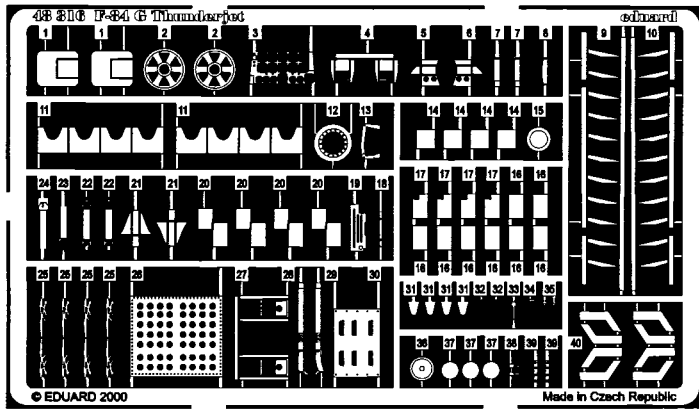

F-84G Thunderjet

1/48 scale detail set for Monogram kit

48 316

-  OPPOSITE SIDE
-  REMOVE
-  BEND
-  REPLACE
-  GRIND
-  OPTION

A COCKPIT

B EJECTION SEAT

C CANOPY

D ENGINE

E AIRFRAME DETAILS

F FLAPS

G NOSE UNDERCARRIAGE

H MAIN UNDERCARRIAGE

I WEAPONS