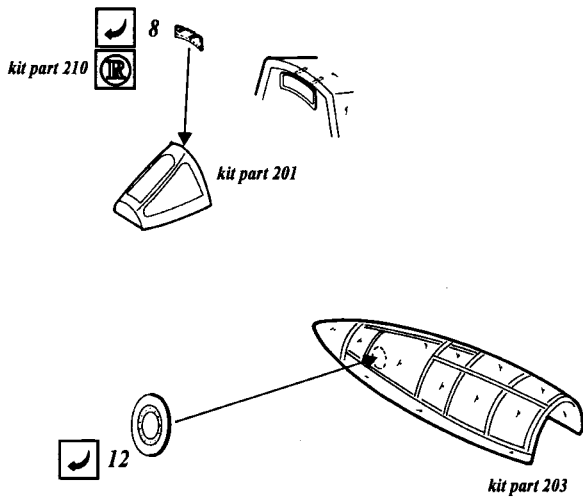

F-84G Thunderjet

1/48 scale detail set for Monogram kit

48 316

-  OPPOSITE SIDE
-  REMOVE
-  BEND
-  REPLACE
-  GRIND
-  OPTION

A COCKPIT

B EJECTION SEAT

C CANOPY

D ENGINE

E AIRFRAME DETAILS

F FLAPS

G NOSE UNDERCARRIAGE

H MAIN UNDERCARRIAGE

I WEAPONS