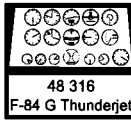

F-84G Thunderjet

1/48 scale detail set for Monogram kit

48 316

-  OPPOSITE SIDE
-  REMOVE
-  BEND
-  REPLACE
-  GRIND
-  OPTION

A COCKPIT

B EJECTION SEAT

C CANOPY

D ENGINE