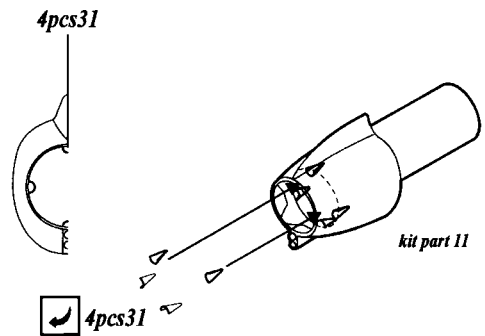

F-84G Thunderjet

1/48 scale detail set for Monogram kit

48 316

-  OPPOSITE SIDE
-  REMOVE
-  BEND
-  REPLACE
-  GRIND
-  OPTION

A COCKPIT

B EJECTION SEAT

C CANOPY

D ENGINE

E AIRFRAME DETAILS

F FLAPS

G NOSE UNDERCARRIAGE

H MAIN UNDERCARRIAGE

I WEAPONS