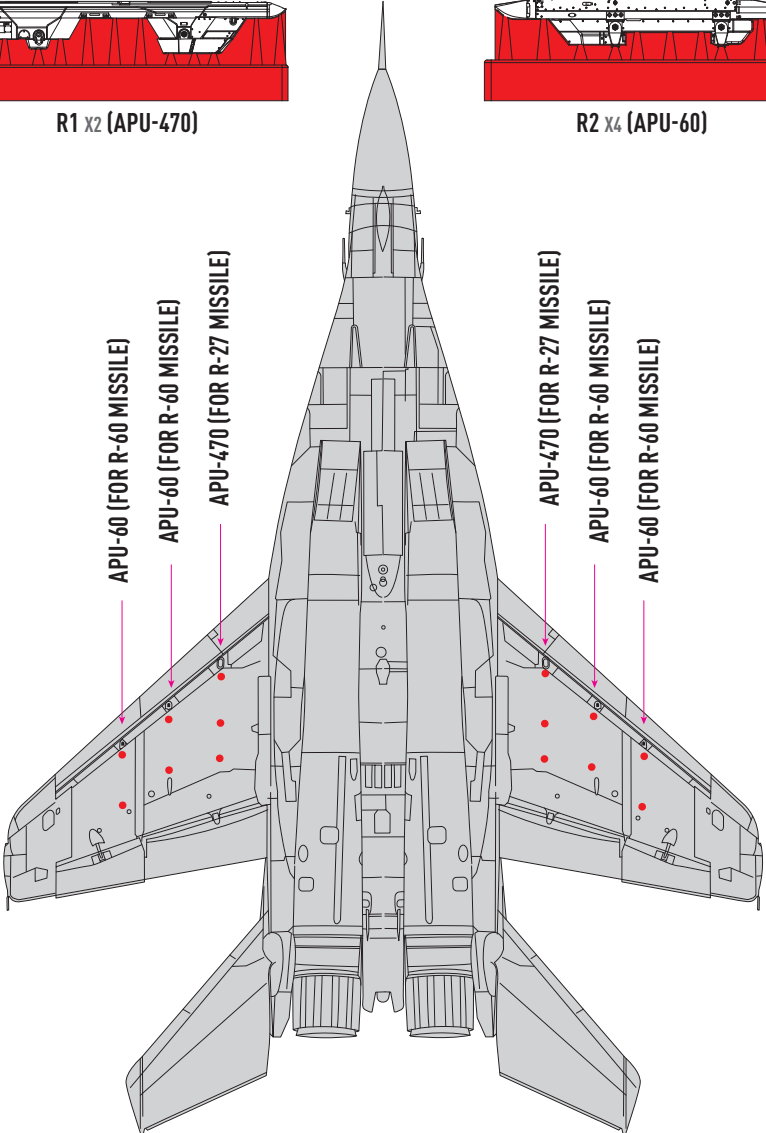

CUT

R1 X2 (APU-470)

R2 X4 (APU-60)

COLORS	GUNZE / ADEKUS	GUNZE / MR.COLOR	FEDERAL STANDARD
GRAY	H308	C308	FS 36375