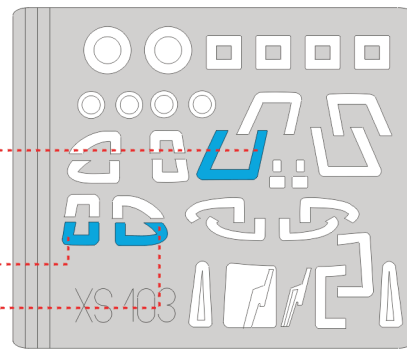

# H-19/S-55

The die-cut mask for accurate canopy frame painting of the  
*Revell 1/72 KIT*

**REFERENCES:**

AVIATION JOURNAL 1979/12 **2x**

LIQUID MASK

LIQUID MASK

LIQUID MASK

LIQUID MASK