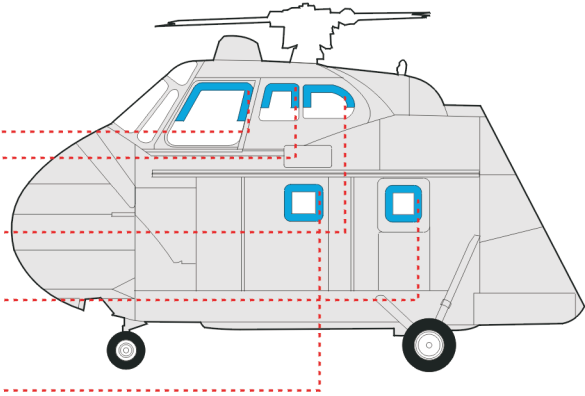

**eduard**  
**Express Mask**

**XS 103**

# H-19/S-55

The die-cut mask for accurate canopy frame painting of the  
*Revell 1/72 KIT*

**REFERENCES:**

AVIATION JOURNAL 1979/12 **2x**

LIQUID MASK

LIQUID MASK

LIQUID MASK

LIQUID MASK