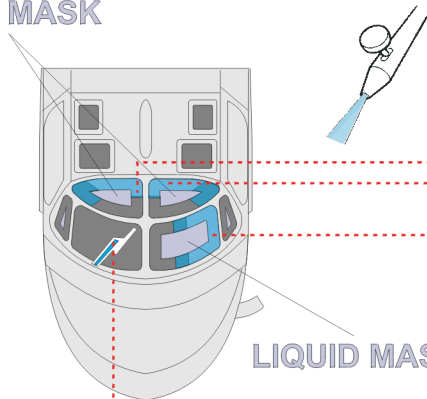

# H-19/S-55

The die-cut mask for accurate canopy frame painting of the  
*Revell 1/72 KIT*

**REFERENCES:**

AVIATION JOURNAL 1979/12 **2x**

LIQUID MASK

LIQUID MASK

LIQUID MASK

LIQUID MASK

LIQUID MASK