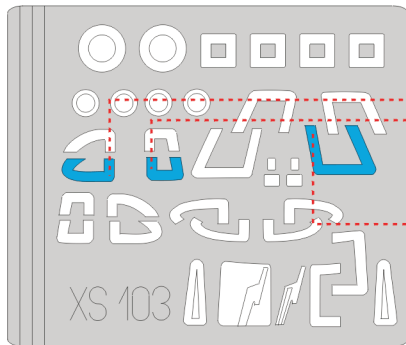

**eduard**  
**Express Mask**

**XS 103**

# H-19/S-55

The die-cut mask for accurate canopy frame painting of the  
*Revell 1/72 KIT*

**REFERENCES:**

AVIATION JOURNAL 1979/12 **2x**

LIQUID MASK

LIQUID MASK

LIQUID MASK

LIQUID MASK