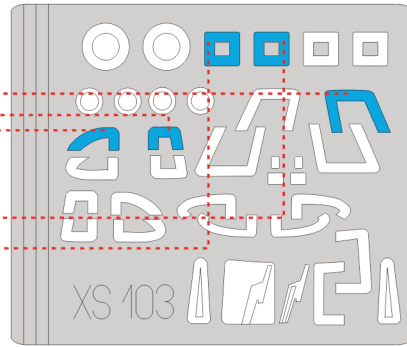

**eduard**  
**Express Mask**

**XS 103**

# H-19/S-55

The die-cut mask for accurate canopy frame painting of the  
*Revell 1/72 KIT*

**REFERENCES:**

AVIATION JOURNAL 1979/12 **2x**

LIQUID MASK

LIQUID MASK

LIQUID MASK

LIQUID MASK