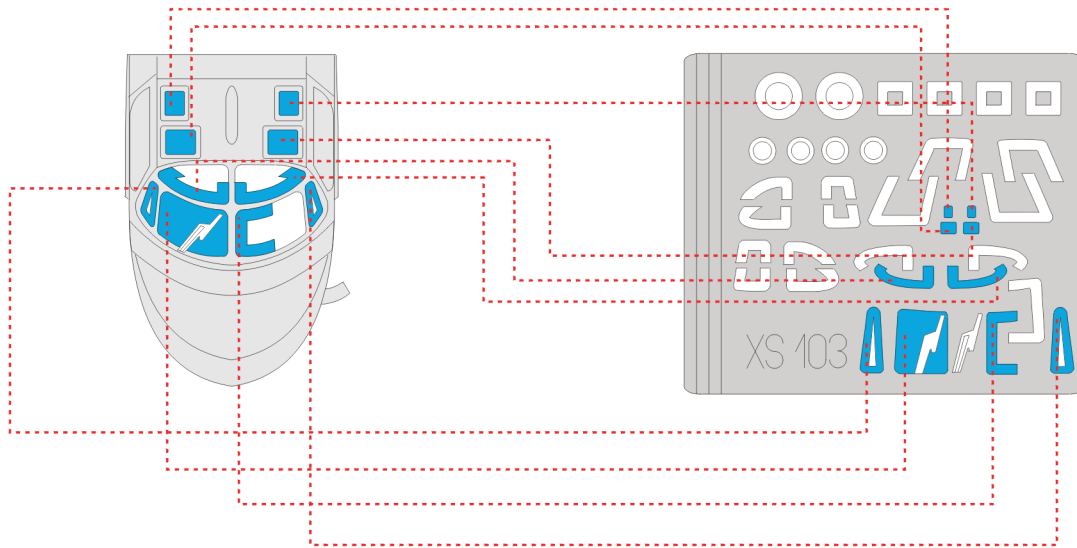

# H-19/S-55

The die-cut mask for accurate canopy frame painting of the  
*Revell 1/72 KIT*

**REFERENCES:**

AVIATION JOURNAL 1979/12 **2x**

LIQUID MASK

LIQUID MASK

LIQUID MASK

LIQUID MASK