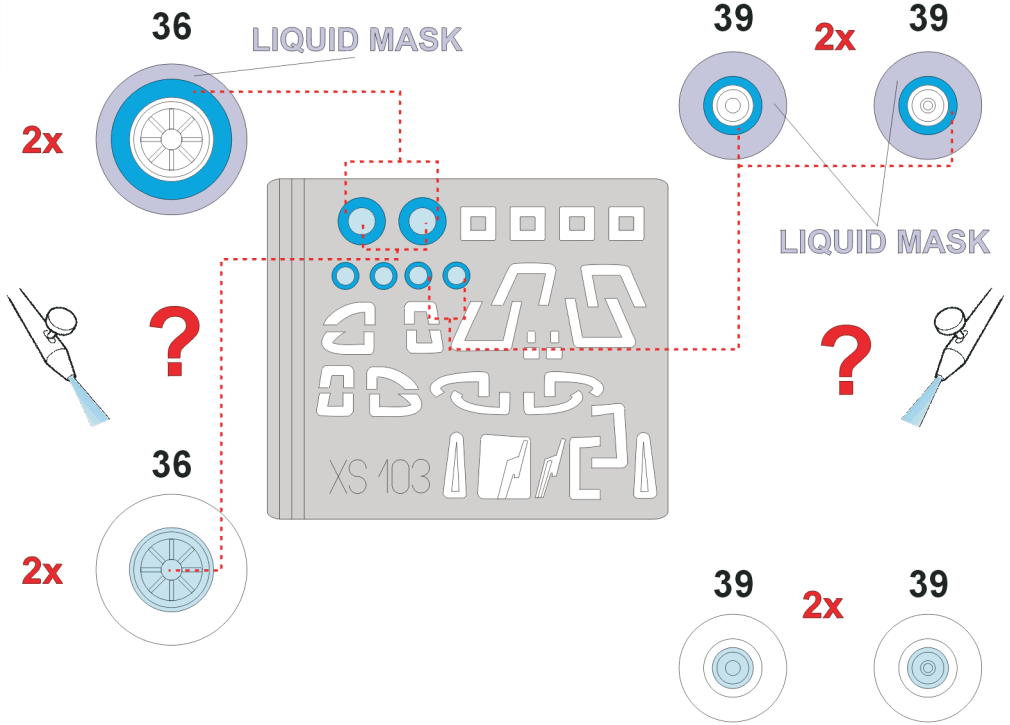

**eduard**  
**Express Mask**

**XS 103**

# H-19/S-55

The die-cut mask for accurate canopy frame painting of the  
*Revell 1/72 KIT*

**REFERENCES:**

AVIATION JOURNAL 1979/12 **2x**

LIQUID MASK

LIQUID MASK

LIQUID MASK

LIQUID MASK

LIQUID MASK