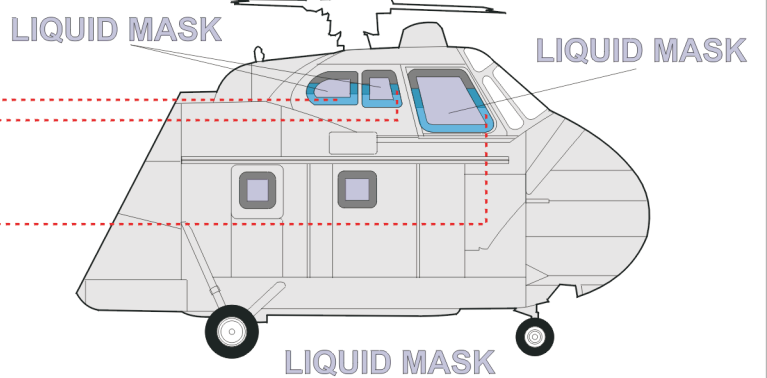

**eduard**  
**Express Mask**

**XS 103**

# H-19/S-55

The die-cut mask for accurate canopy frame painting of the  
*Revell 1/72 KIT*

**REFERENCES:**

AVIATION JOURNAL 1979/12 **2x**

LIQUID MASK

LIQUID MASK

LIQUID MASK

LIQUID MASK

LIQUID MASK