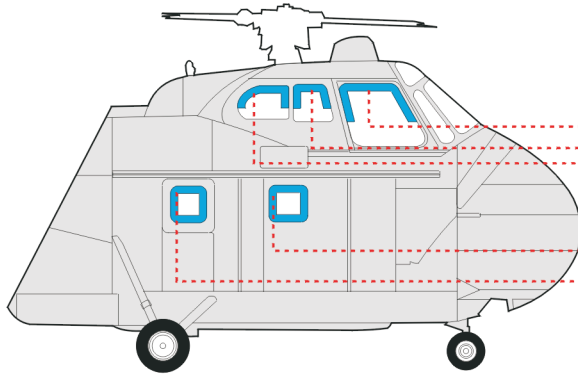

**eduard**  
**Express Mask**

**XS 103**

# H-19/S-55

The die-cut mask for accurate canopy frame painting of the  
*Revell 1/72 KIT*

**REFERENCES:**

AVIATION JOURNAL 1979/12 **2x**

LIQUID MASK

LIQUID MASK

LIQUID MASK

LIQUID MASK

LIQUID MASK