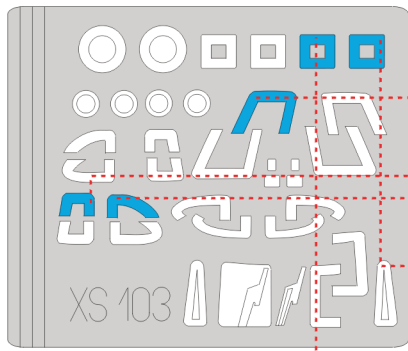

# H-19/S-55

The die-cut mask for accurate canopy frame painting of the  
*Revell 1/72 KIT*

**REFERENCES:**

AVIATION JOURNAL 1979/12 **2x**

LIQUID MASK

LIQUID MASK

LIQUID MASK

LIQUID MASK