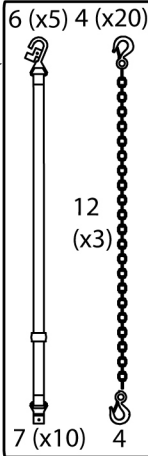

PRO ART MODELS  
designed and  
produced in Belgium

Nr 11 :  
bolt heads

# Modern Clamping Tools

PAU-35038

Scale 1:35