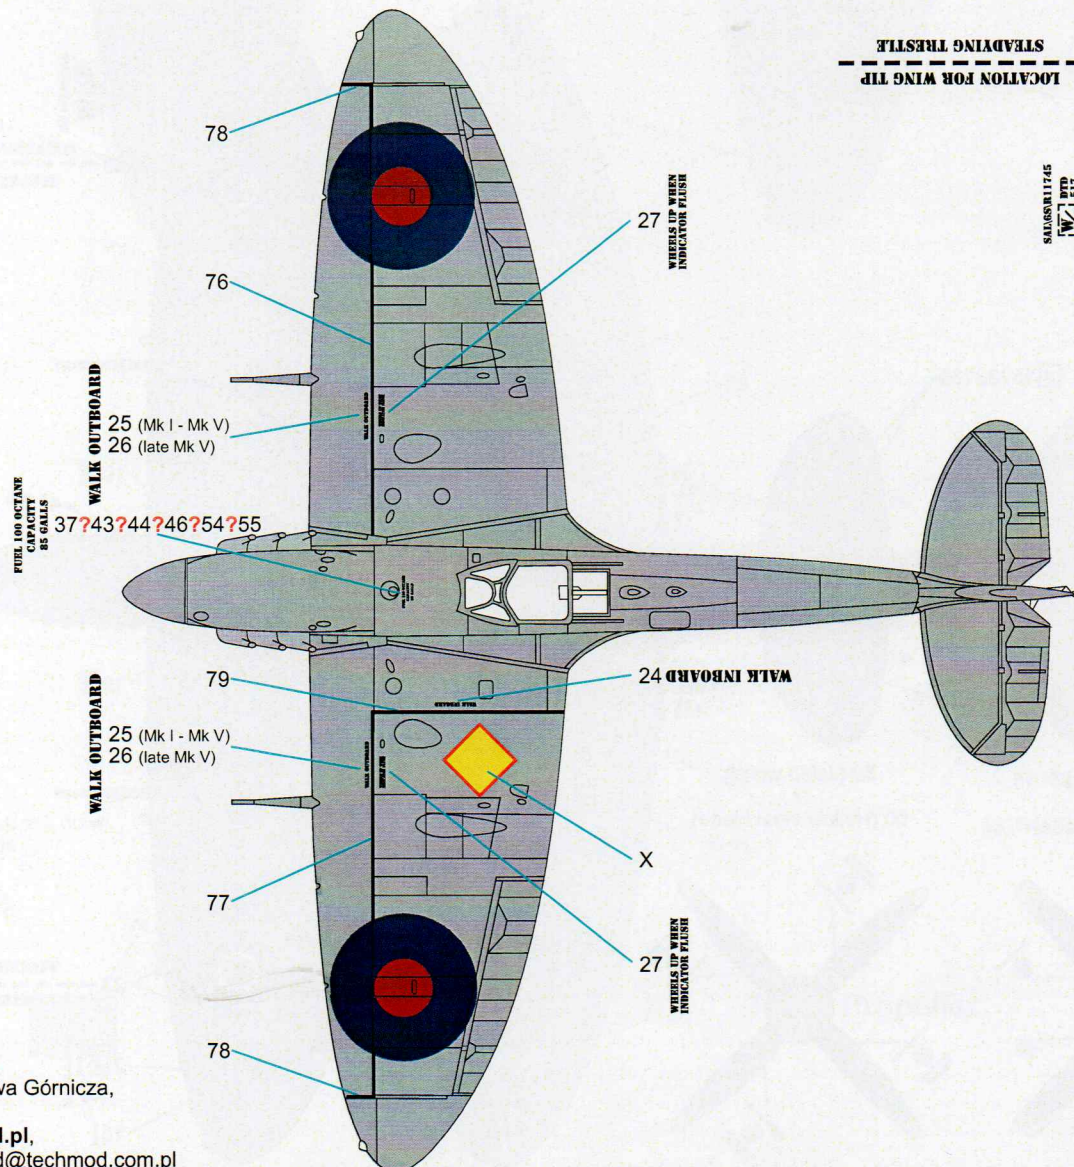

Supermarine Spitfire Mk I - Mk V stencils

de Havilland propeller

Rotol propeller

wewnętrzna strona drzwi door inside

LOCATION FOR WING TIP STEADYING TRESTLE

LOCATION FOR WING TIP STEADYING TRESTLE