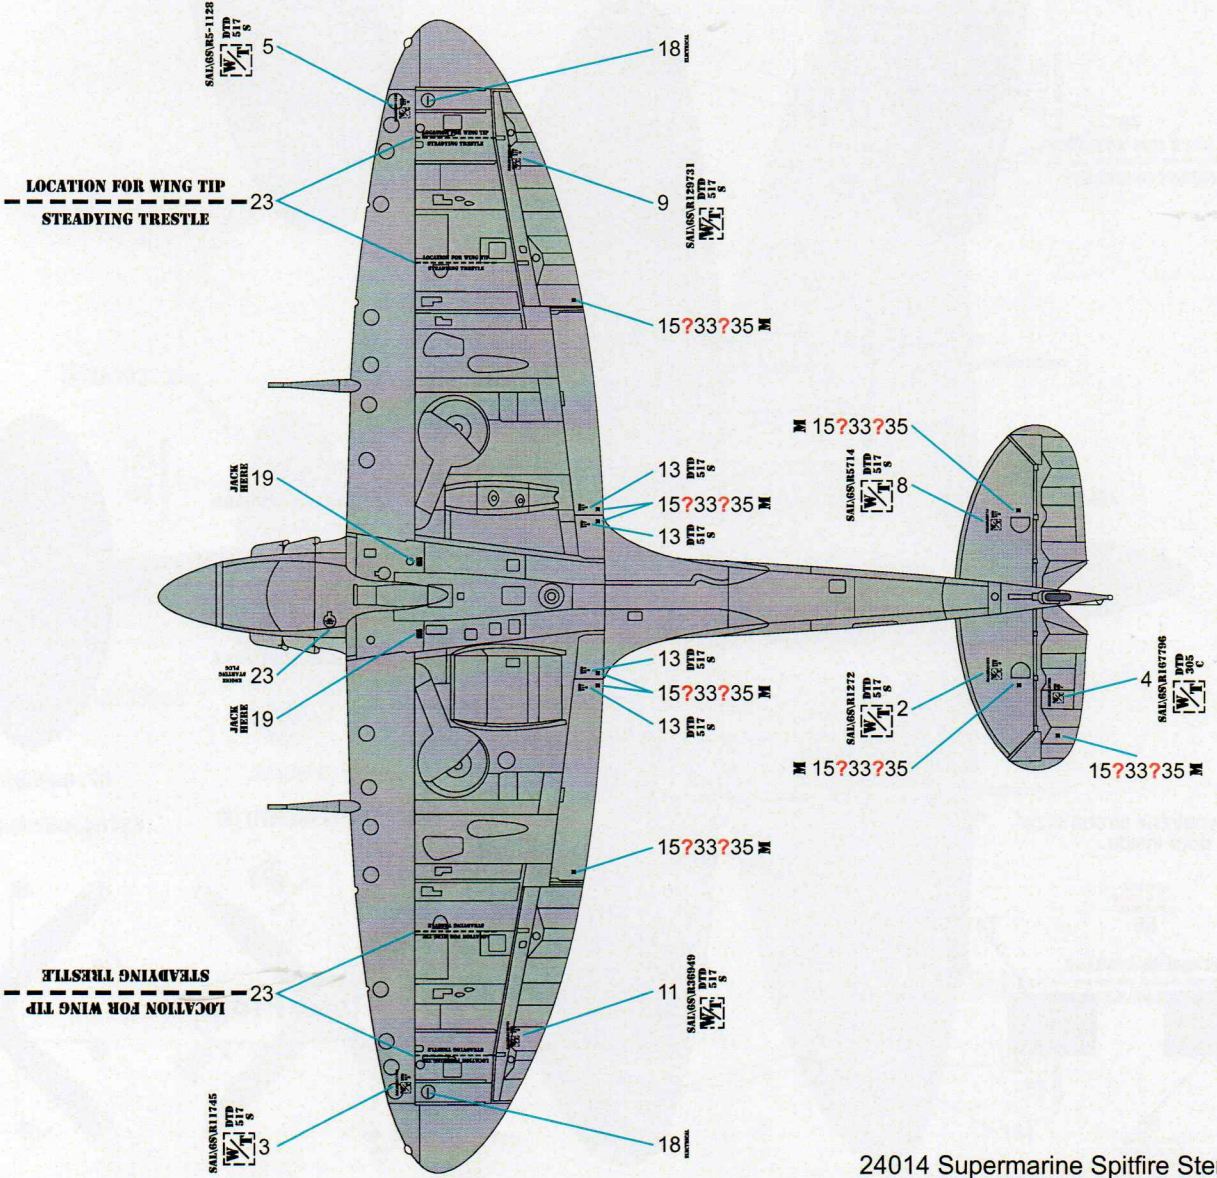

Supermarine Spitfire Mk I - Mk V stencils

de Havilland propeller

Rotol propeller

wewnętrzna strona drzwi door inside

LOCATION FOR WING TIP STEADYING TRESTLE

LOCATION FOR WING TIP STEADYING TRESTLE