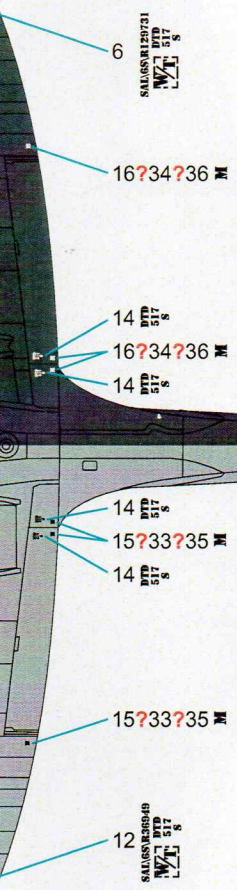

Supermarine Spitfire Mk I - Mk V stencils

de Havilland propeller

Rotol propeller

wewnętrzna strona drzwi door inside

LOCATION FOR WING TIP STEADYING TRESTLE

LOCATION FOR WING TIP STEADYING TRESTLE