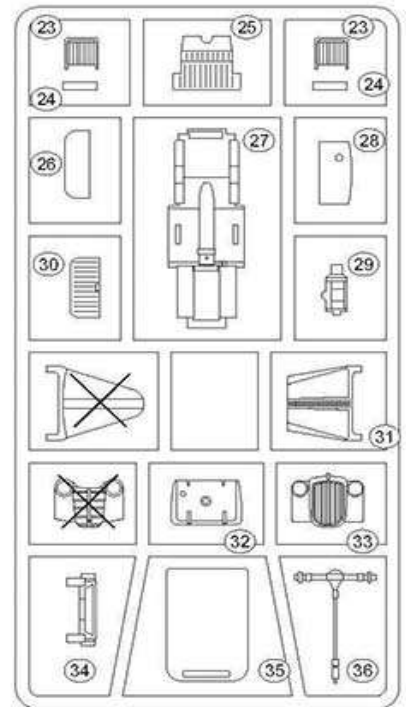

Olympia m.1937 (saloon). War Trophy in a Soviet Union. Black. 1947.
Olympia m.1937 (седан). Советский Союз. Чёрный. 1947.

1937 Olympia Staff Car (Saloon)

1/72 scale
Plastic model kit.
cat. #72506

Parts

Check for historical photos of this and other vehicles, detailed descriptions of other ACE kits, new products and more at:
<http://www.acemodel.com.ua>