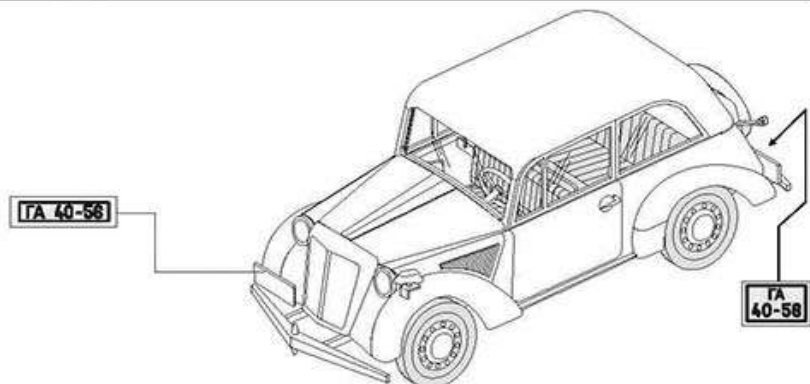

Olympia m.1937 (saloon). War Trophy in a Soviet Union. Black. 1947.
Olympia m.1937 (седан). Советский Союз. Чёрный. 1947.

1937 Olympia Staff Car (Saloon)

1/72 scale
Plastic model kit.
cat. #72506

Parts

Check for historical photos of this and other vehicles, detailed descriptions of other ACE kits, new products and more at:
<http://www.acemodel.com.ua>