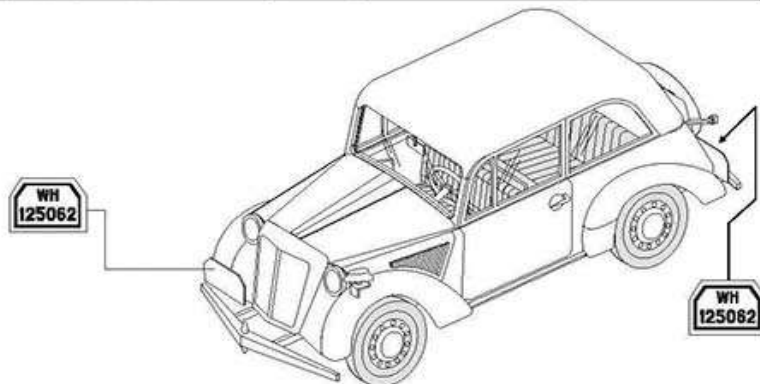

Olympia m.1937 (saloon). Wehrmacht. Panzer Grey. 1941.
Olympia m.1937 (седан). Вермахт. Танковый серый. 1941.