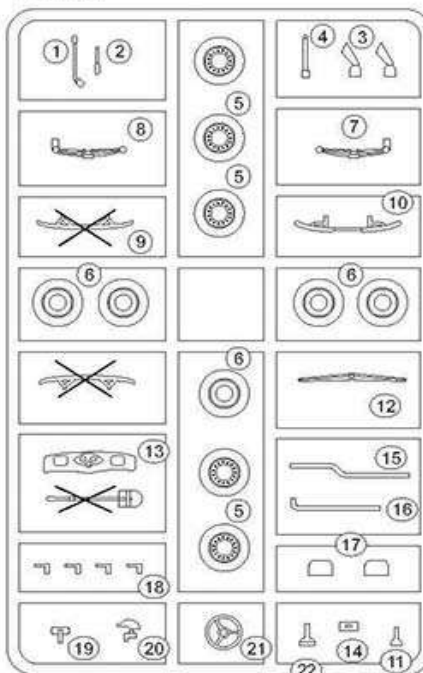

Olympia m.1937 (saloon). War Trophy in a Soviet Union. Black. 1947.
Olympia m.1937 (седан). Советский Союз. Чёрный. 1947.

1937 Olympia Staff Car (Saloon)

1/72 scale
Plastic model kit.
cat. #72506

Parts

Check for historical photos of this and other vehicles, detailed descriptions of other ACE kits, new products and more at:
<http://www.acemodel.com.ua>