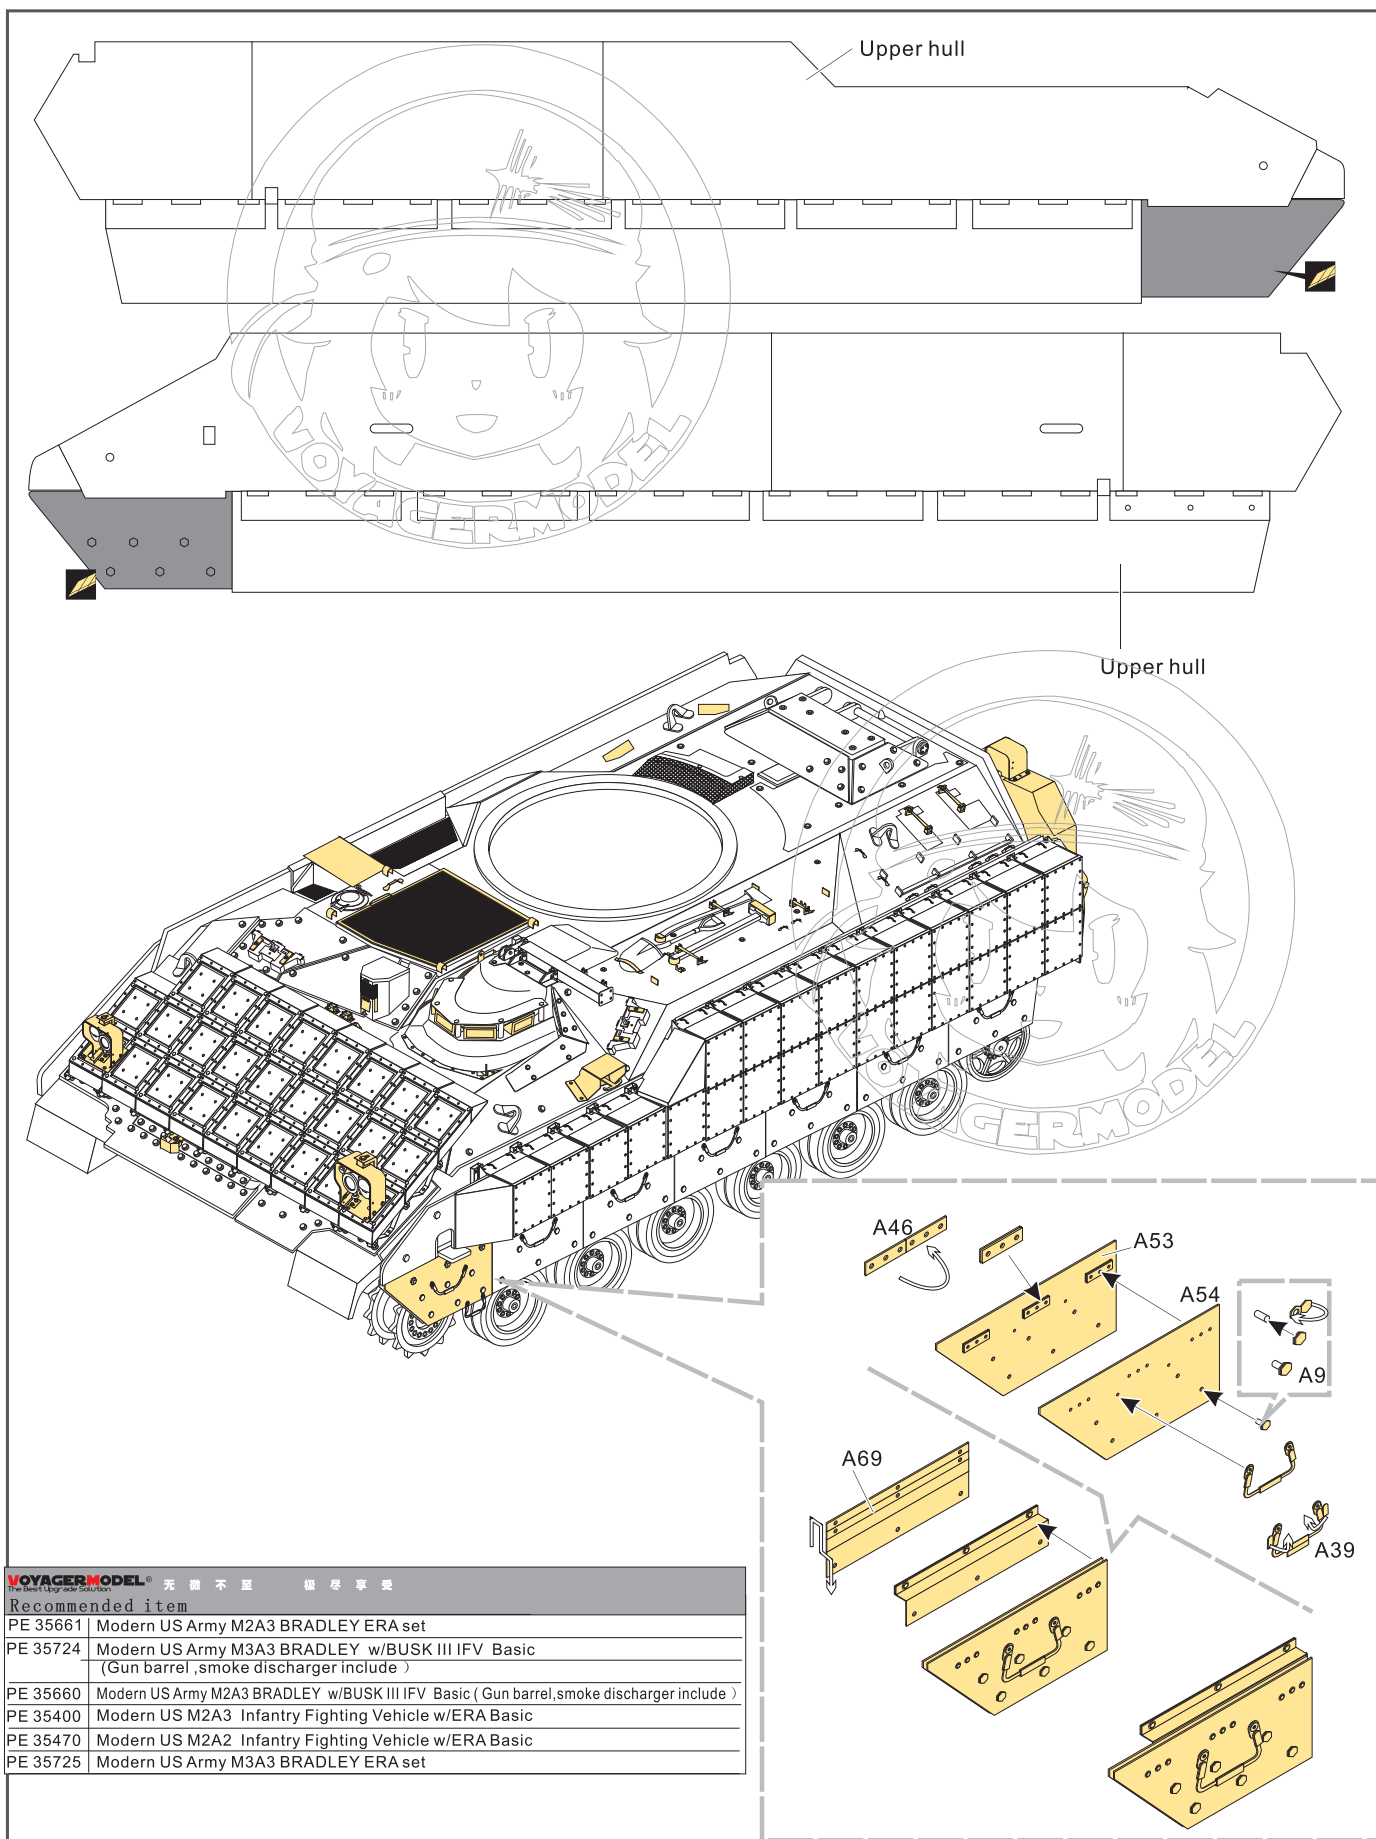

1/35 MILITARY MINIATURE VEHICLE UPGRADE SERIES PE35731

VOYAGERMODEL® 无微不至 极致享受
The Best Upgrade Solution

Recommended item	
PE 35661	Modern US Army M2A3 BRADLEY ERA set
PE 35724	Modern US Army M3A3 BRADLEY w/BUSK III IFV Basic (Gun barrel ,smoke discharger include)
PE 35660	Modern US Army M2A3 BRADLEY w/BUSK III IFV Basic (Gun barrel,smoke discharger include)
PE 35400	Modern US M2A3 Infantry Fighting Vehicle w/ERA Basic
PE 35470	Modern US M2A2 Infantry Fighting Vehicle w/ERA Basic
PE 35725	Modern US Army M3A3 BRADLEY ERA set