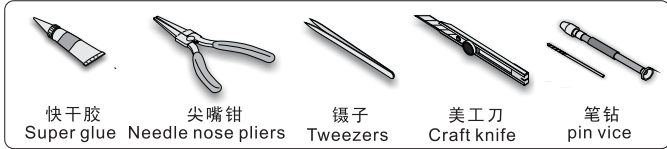

1/35 MILITARY MINIATURE VEHICLE UPGRADE SERIES PE35731

**Modern US Army M3A3 BRADLEY
w/BUSK III IFV Basic (B ver include Gun barrel)**

美M3A3 布雷德利 BUSK III (B版本含炮管)

[For OROCHI IM001 Im002]

■ 推荐使用工具 RECOMMENDED TOOLS

 用尖端在凹槽处冲压
use penpoint to press on the dent

蚀刻片零件内朝面向上
Put the part upside down
 用笔尖在凹槽处刺
Use penpoint to press on the dent

[Http://www.voyagermodel.com/productdetails.asp?itemid=PE35731](http://www.voyagermodel.com/productdetails.asp?itemid=PE35731)