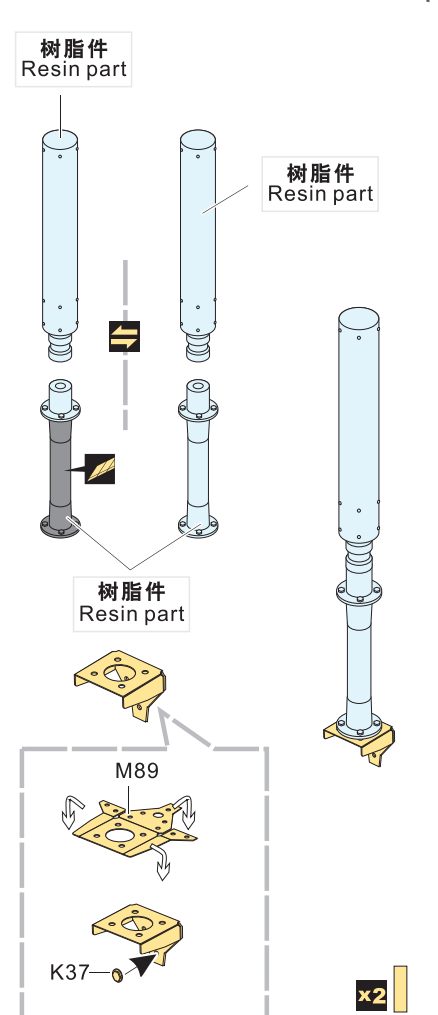

- 
安装
install
- 
折叠
bend
- A1**
改造件零件编号
PE/resin part number
- B12**
原零件编号
kit part number
- C22**
被替换的原零件编号
replaced kit part number
- 
 另一侧相同制作
repeat on opposite side
- 
切除
remove
- 
打磨
grind off
- 
弧度卷曲
radial bending
- 
制作若干组
multiple assembly
- 
选择安装
alternative
- 
钻孔
drill
- 
填补
fill

 用尖端在凹槽处冲压
use penpoint to press on the dent

蚀刻片零件内朝面向上
Put the part upside down
 用笔尖在凹槽处刺
Use penpoint to press on the dent

[Http://www.voyagermodel.com/productdetails.asp?itemid=PE35731](http://www.voyagermodel.com/productdetails.asp?itemid=PE35731)

**VOYAGER
MODEL**

更多PE35731样品照片参考请扫一扫
MORE PICTUER OF PE 35731
REFERENCE SCAN HERE

1/35 MILITARY MINIATURE VEHICLE UPGRADE SERIES PE35731

1/35 MILITARY MINIATURE VEHICLE UPGRADE SERIES PE35731

1/35 MILITARY MINIATURE VEHICLE UPGRADE SERIES PE35731