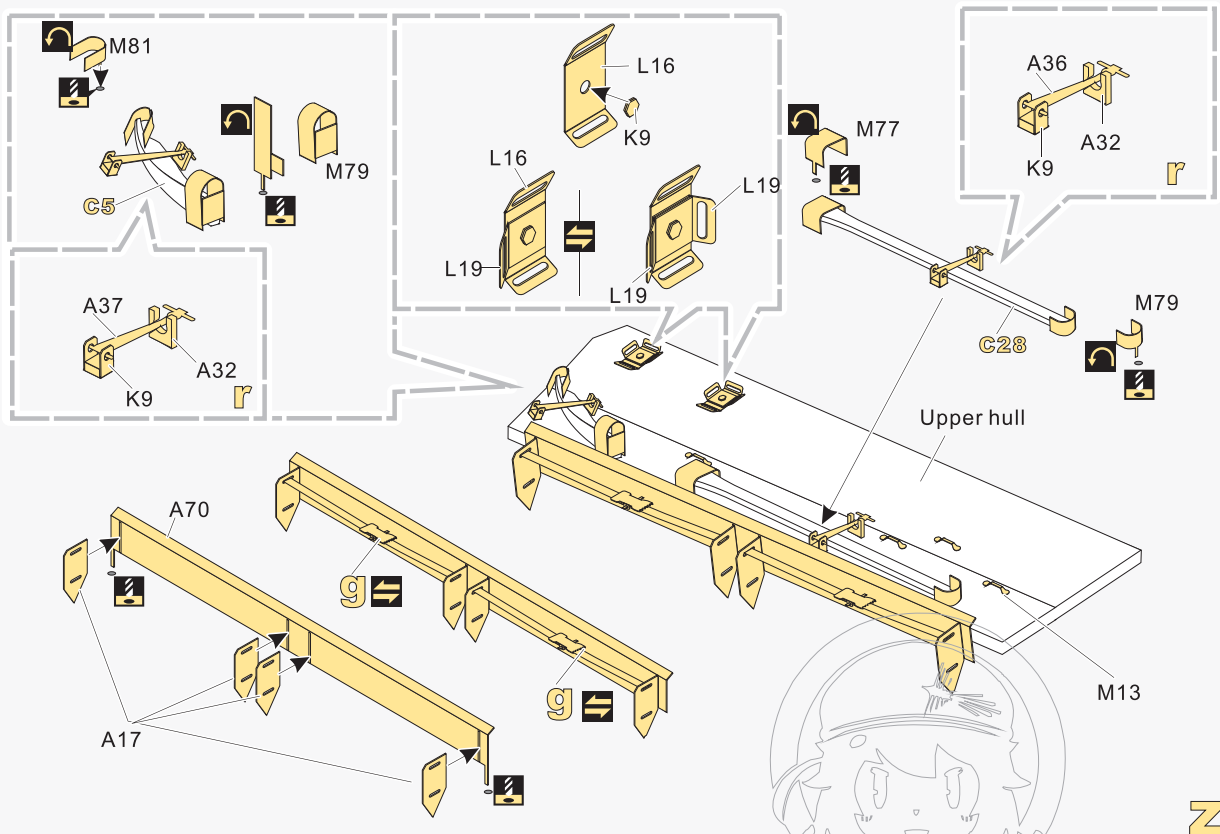

1/35 MILITARY MINIATURE VEHICLE UPGRADE SERIES PE35731