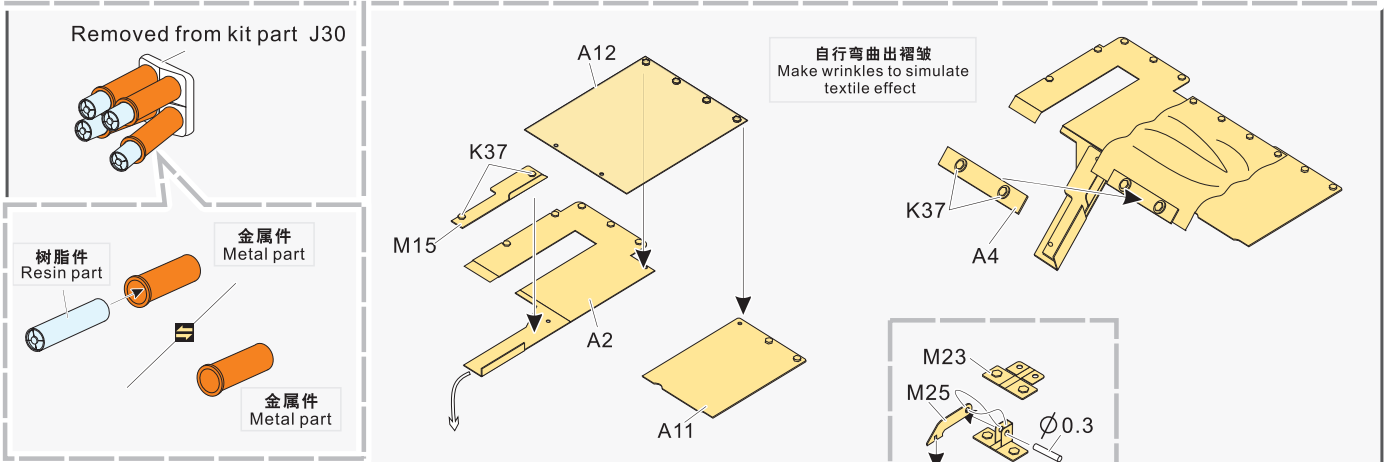

**VOYAGER
MODEL**

更多PE35731样品照片参考请扫一扫
MORE PICTUER OF PE 35731
REFERENCE SCAN HERE

1/35 MILITARY MINIATURE VEHICLE UPGRADE SERIES PE35731

1/35 MILITARY MINIATURE VEHICLE UPGRADE SERIES PE35731

1/35 MILITARY MINIATURE VEHICLE UPGRADE SERIES PE35731