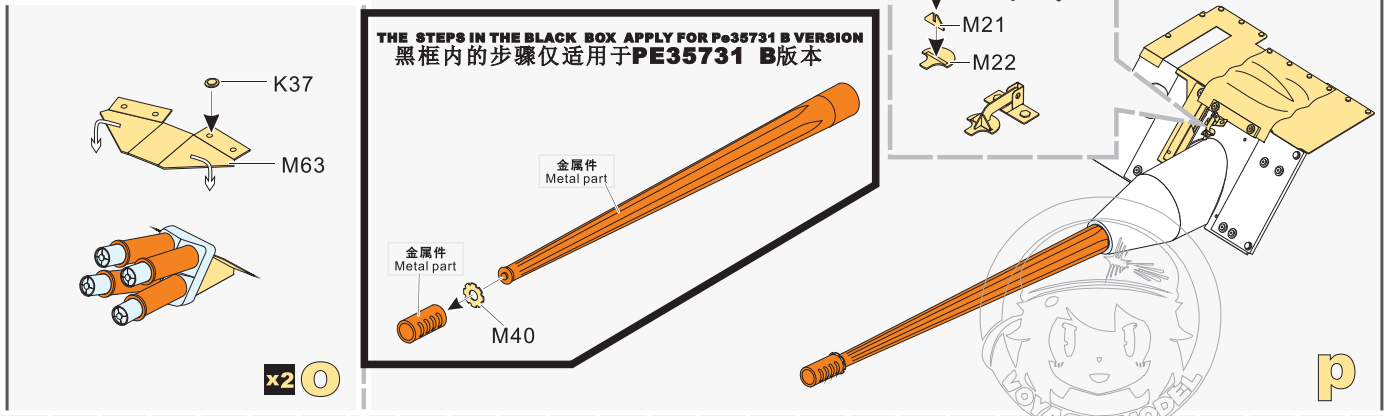

**VOYAGER
MODEL**

更多PE35731样品照片参考请扫一扫
MORE PICTUER OF PE 35731
REFERENCE SCAN HERE

1/35 MILITARY MINIATURE VEHICLE UPGRADE SERIES PE35731

1/35 MILITARY MINIATURE VEHICLE UPGRADE SERIES PE35731

1/35 MILITARY MINIATURE VEHICLE UPGRADE SERIES PE35731