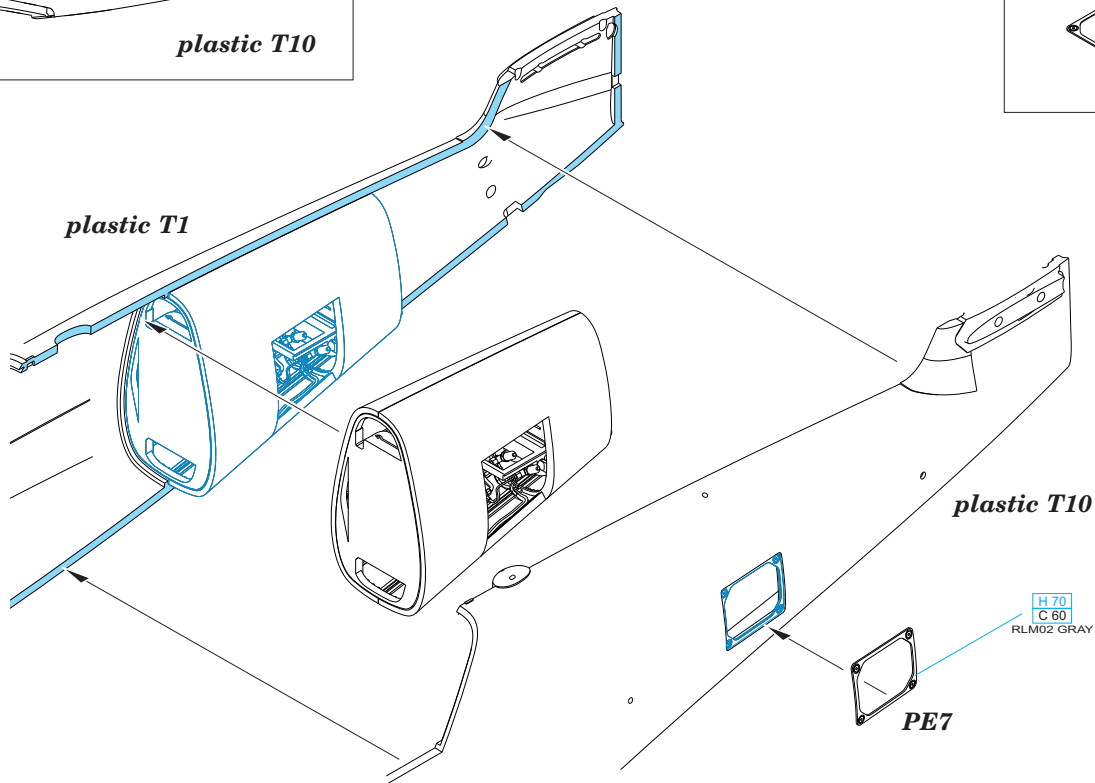

plastic T1

plastic T10

PE7

H 70
C 60
RLM02 GRAY