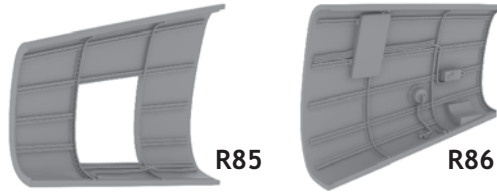

648 157 Bf 109G radio compartment

For Eduard kit - pro stavebnici Eduard

1/48 scale

R85

R86

R87

R88

R89

R90

R91

COLOURS

GSI Creos (GUNZE)		Mr.METAL COLOR	
AQUEOUS	Mr.COLOR		
[H 5]	[C 5]	BLUE	
[H12]	[C33]	FLAT BLACK	[MC218] ALUMINIUM
[H70]	[C60]	RLM02 GRAY	
	[C116]	RLM66 GRAY	

This product contains metal and resin detail parts for upgrading scale plastic models. When selecting this set make sure that it is for the kit mentioned in product name as these sets are made specifically for that kit. When upgrading the model some cutting or corrections may be necessary for parts to fit accurately. **WARNING!** This set contains small and sharp parts. Work carefully in a ventilated and well-lit room. Safety glasses are recommended. This product is not suitable for children below 14 years of age.