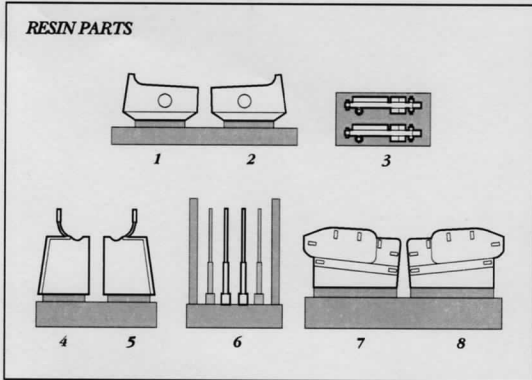

4292 1/48  
**Focke Wulf Fw 190A-3 Gun Bay**

Recommended kit TAMIYA

**MODELCHOICE.NET**  
 ORDER & BUY DIRECTLY FROM MANUFACTURERS

plusmodel

Calibre 36

AIRES  
 SECRETLY MODELS

**1**  MIRROR ASSEMBLY  
 ZRCADLOVÁ MONTÁŽ

**2**  MIRROR ASSEMBLY  
 ZRCADLOVÁ MONTÁŽ