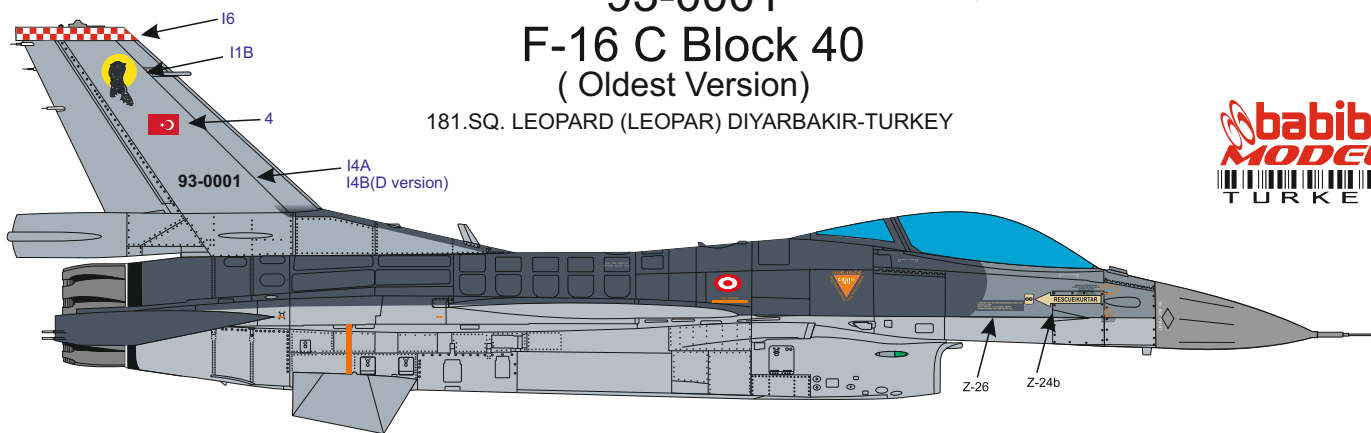

93-0001 F-16 C Block 40 (Oldest Version)

181.SQ. LEOPARD (LEOPAR) DIYARBAKIR-TURKEY