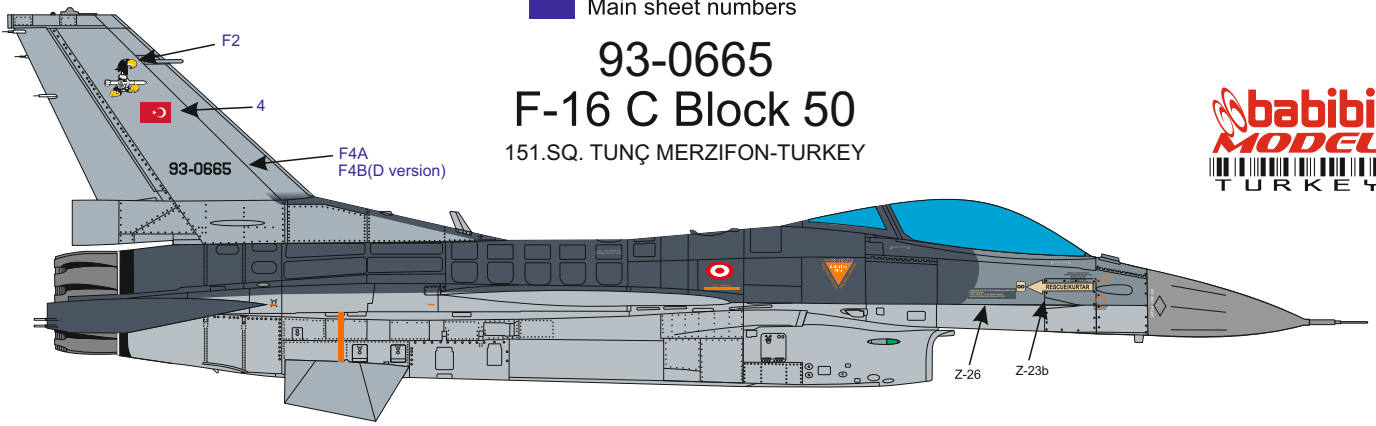

Main sheet numbers

93-0665 F-16 C Block 50

151.SQ. TUNÇ MERZIFON-TURKEY