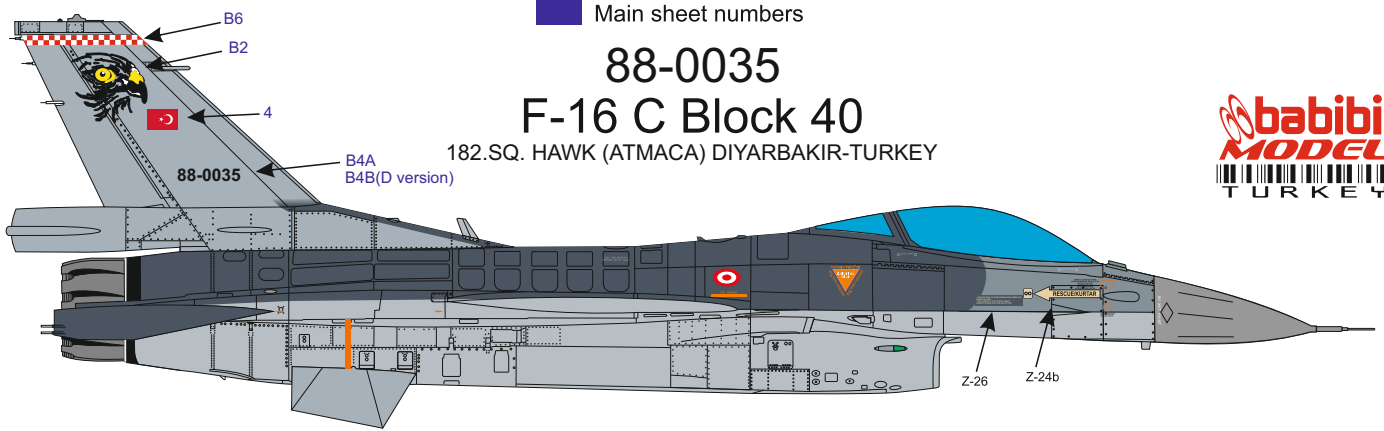

# Temel Uyarılar Main Stencils

Main sheet numbers

**89-0034**  
**F-16 C Block 40**

162.SQ. HARPOON(ZIPKIN) BANDIRMA-TURKEY

Main sheet numbers