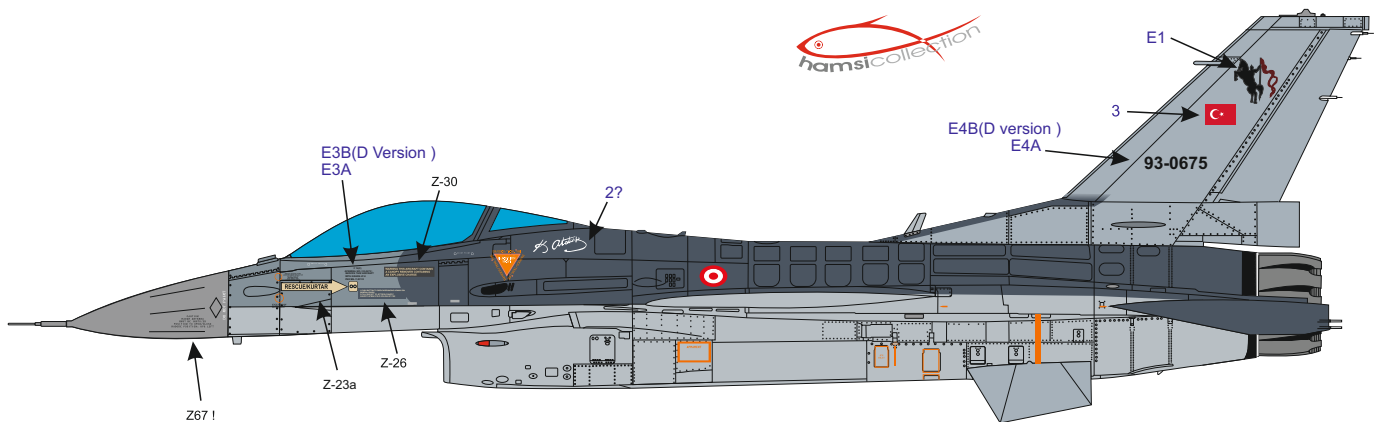

# Temel Uyarılar Main Stencils

Main sheet numbers

**89-0034**  
**F-16 C Block 40**

162.SQ. HARPOON(ZIPKIN) BANDIRMA-TURKEY

Main sheet numbers