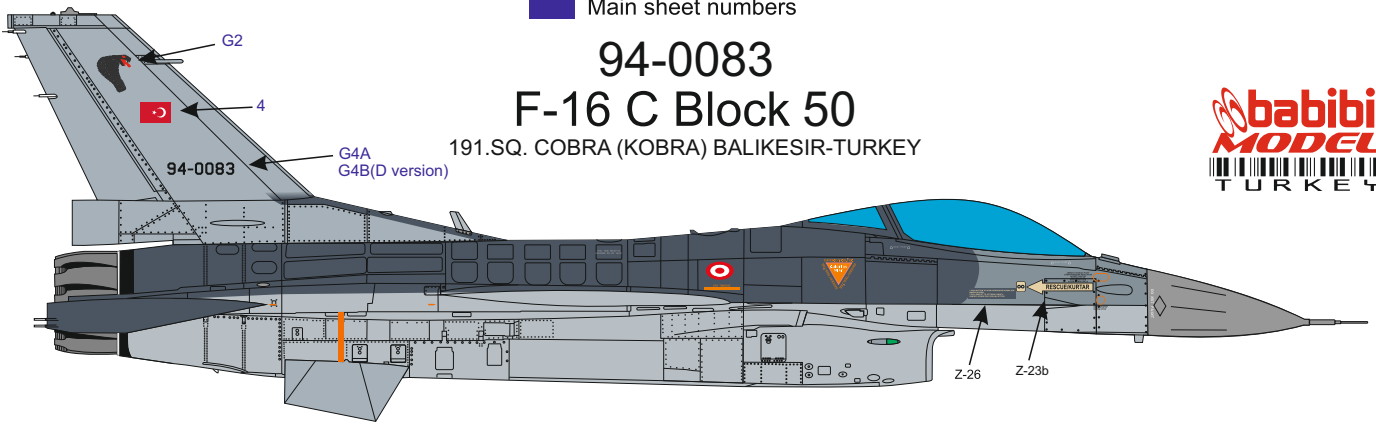

# 94-0083 F-16 C Block 50

191.SQ. COBRA (KOBRA) BALIKESIR-TURKEY

Main sheet numbers