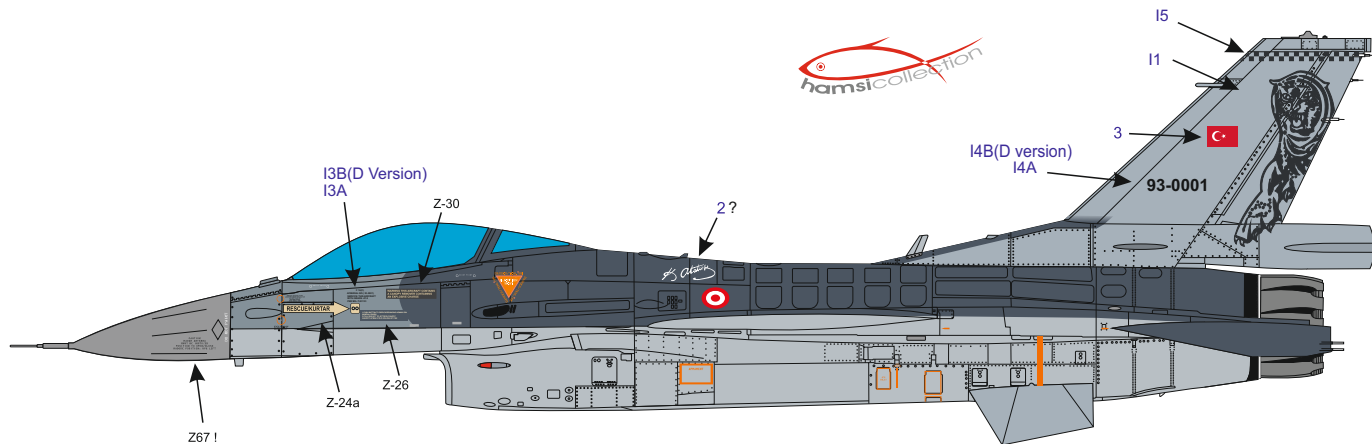

Main sheet numbers

93-0001 F-16 C Block 40

181.SQ. LEOPARD (LEOPAR) DIYARBAKIR-TURKEY