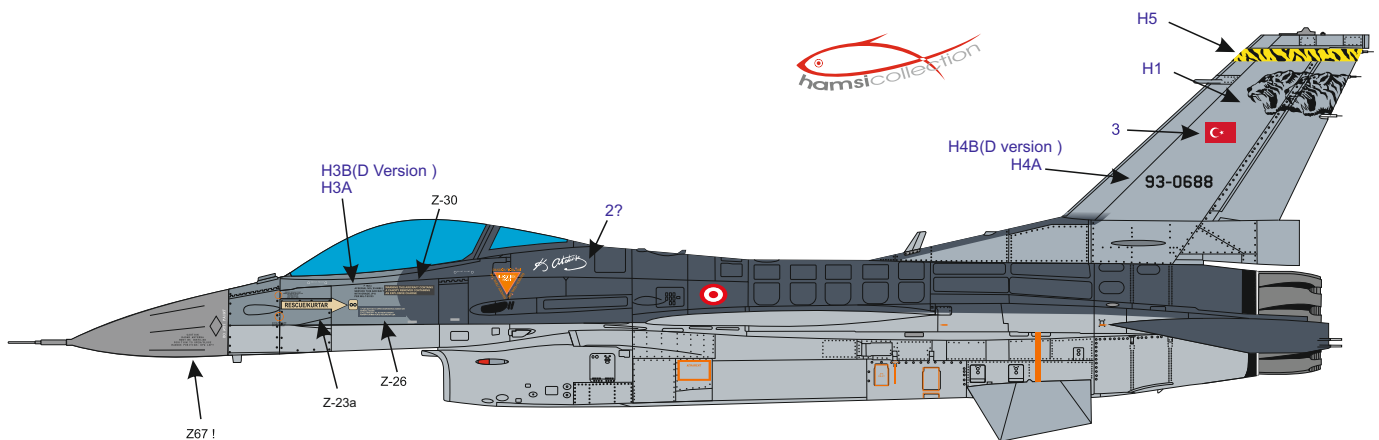

93-0688 F-16 C Block 50

192.SQ. TIGER (KAPLAN) BALIKESIR-TURKEY