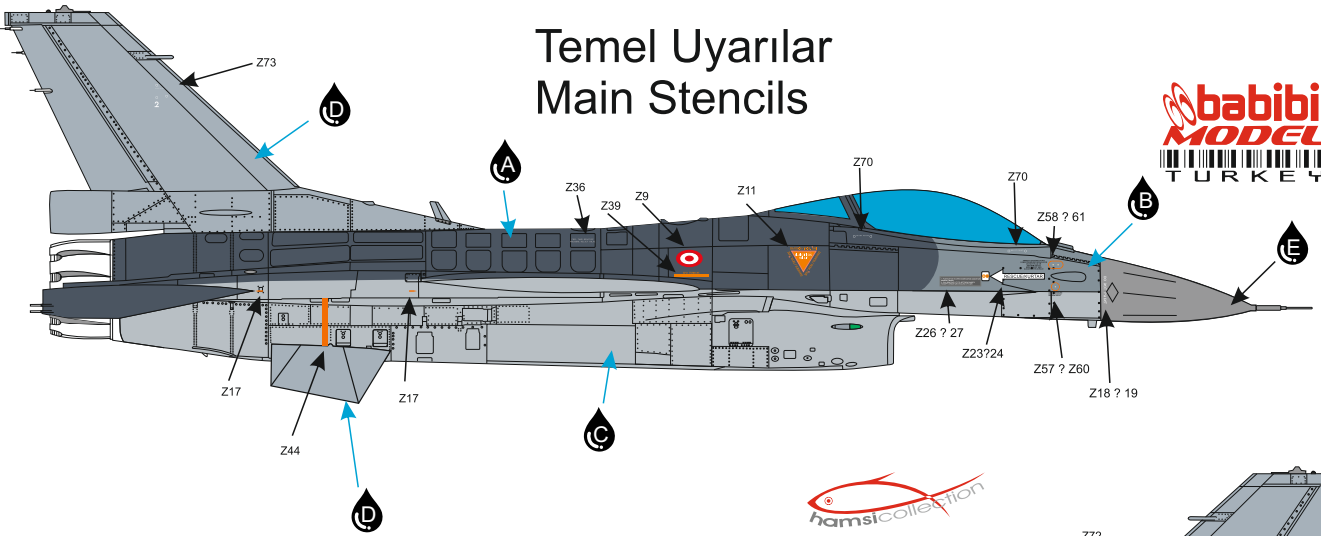

Temel Uyarılar Main Stencils