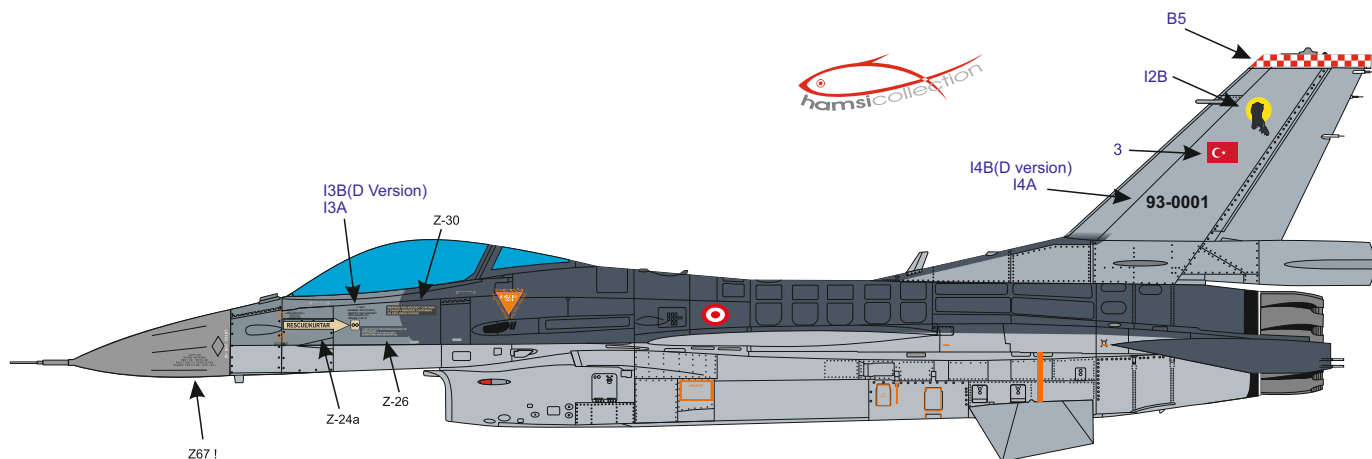

# 93-0001 F-16 C Block 40 ( Oldest Version)

181.SQ. LEOPARD (LEOPAR) DIYARBAKIR-TURKEY

J7 (FOR LATE VERSION)