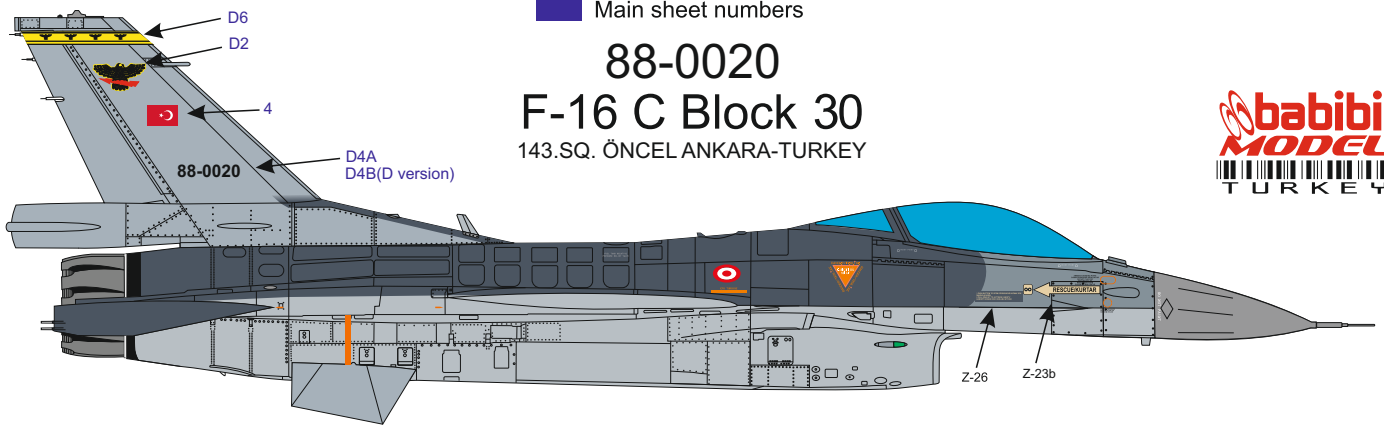

# Temel Uyarılar Main Stencils

Main sheet numbers

**89-0034**  
**F-16 C Block 40**

162.SQ. HARPOON(ZIPKIN) BANDIRMA-TURKEY

Main sheet numbers