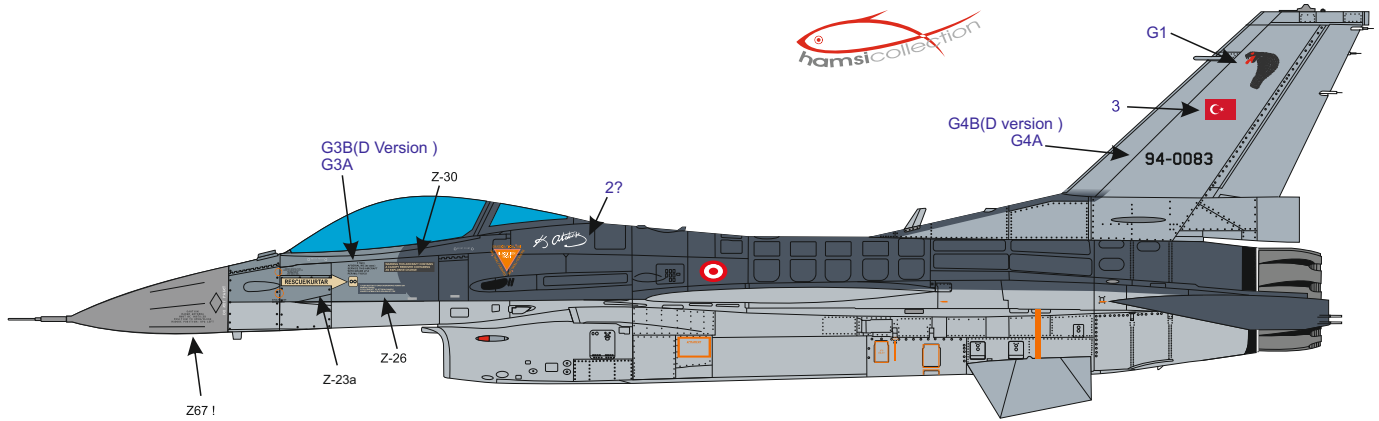

Main sheet numbers

94-0083 F-16 C Block 50

191.SQ. COBRA (KOBRA) BALIKESIR-TURKEY