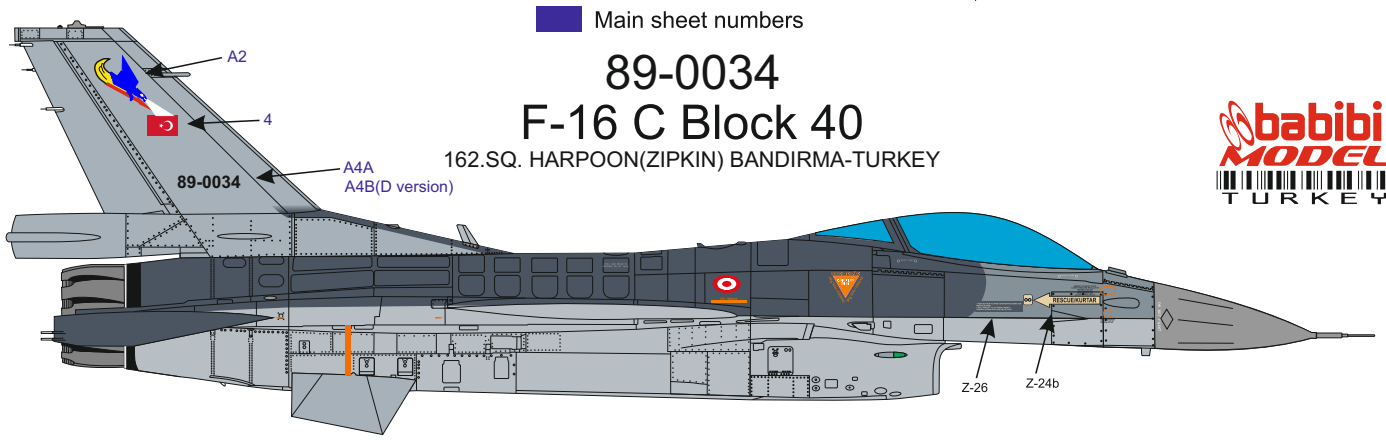

Temel Uyarılar Main Stencils

Main sheet numbers

89-0034
F-16 C Block 40

162.SQ. HARPOON(ZIPKIN) BANDIRMA-TURKEY