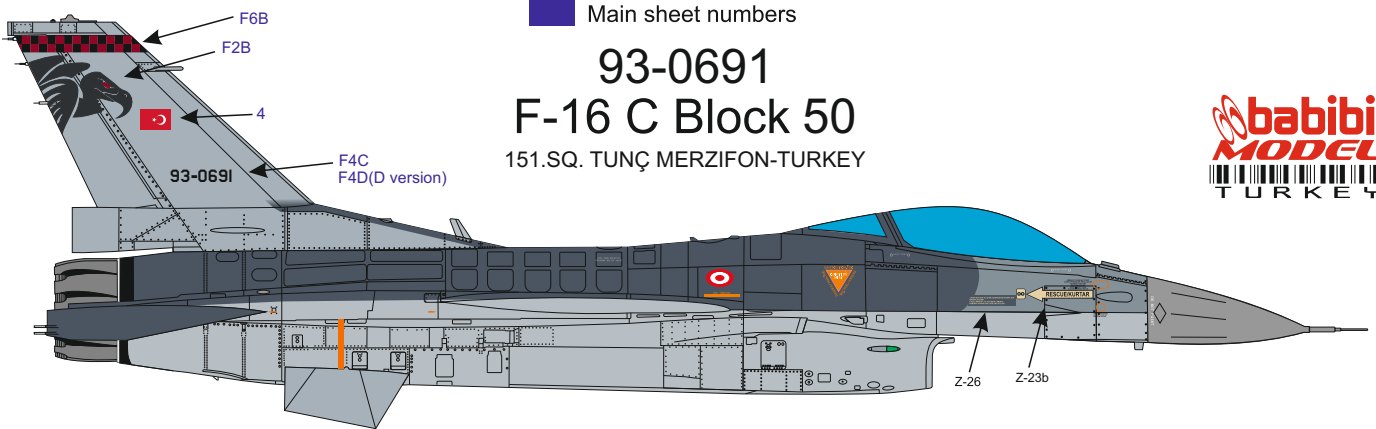

93-0691 F-16 C Block 50

151.SQ. TUNÇ MERZIFON-TURKEY