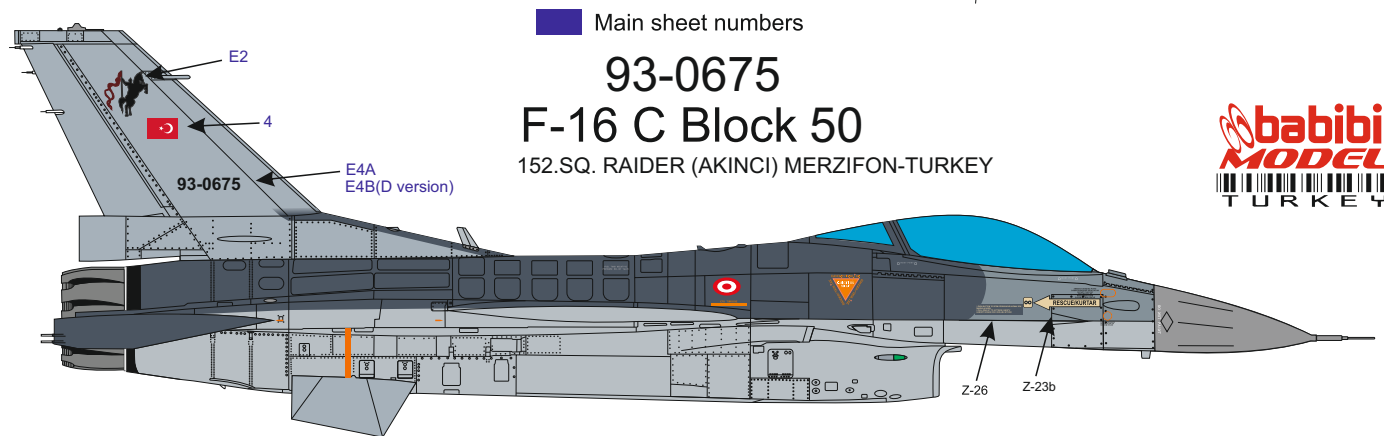

# Temel Uyarılar Main Stencils

Main sheet numbers

**89-0034**  
**F-16 C Block 40**

162.SQ. HARPOON(ZIPKIN) BANDIRMA-TURKEY

Main sheet numbers