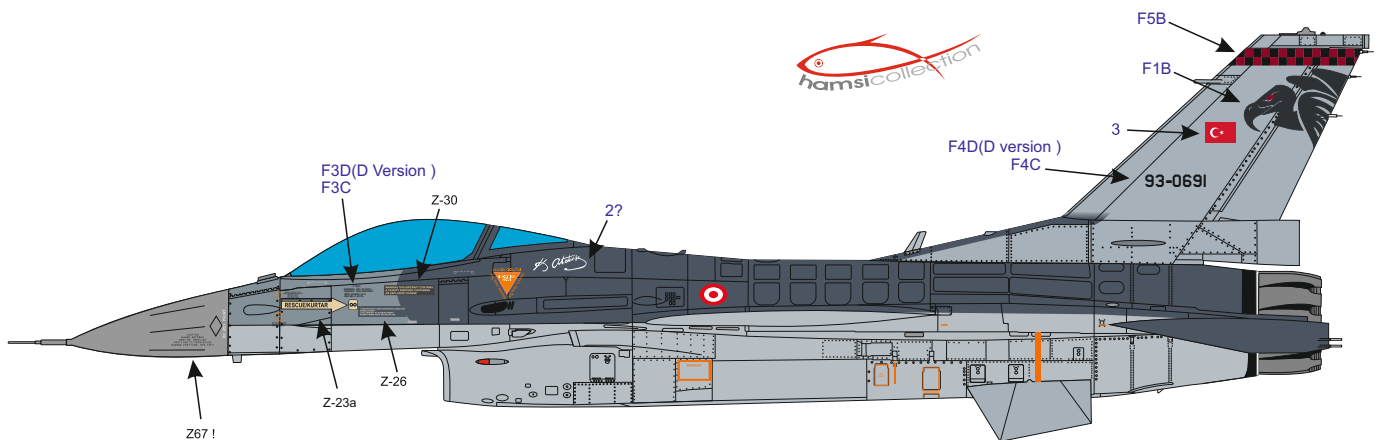

93-0691 F-16 C Block 50

151.SQ. TUNÇ MERZIFON-TURKEY