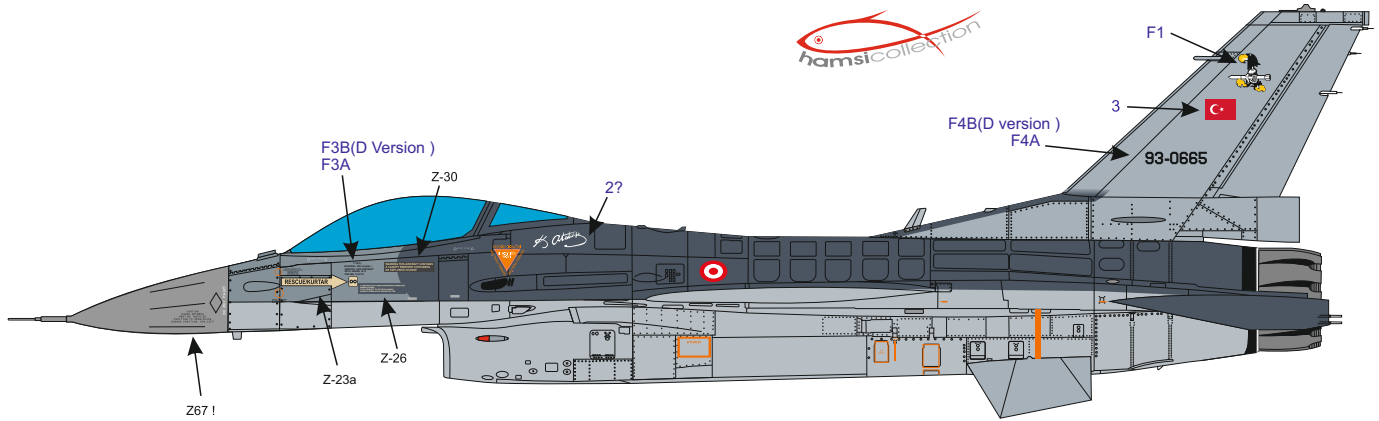

Main sheet numbers

93-0665 F-16 C Block 50

151.SQ. TUNÇ MERZIFON-TURKEY