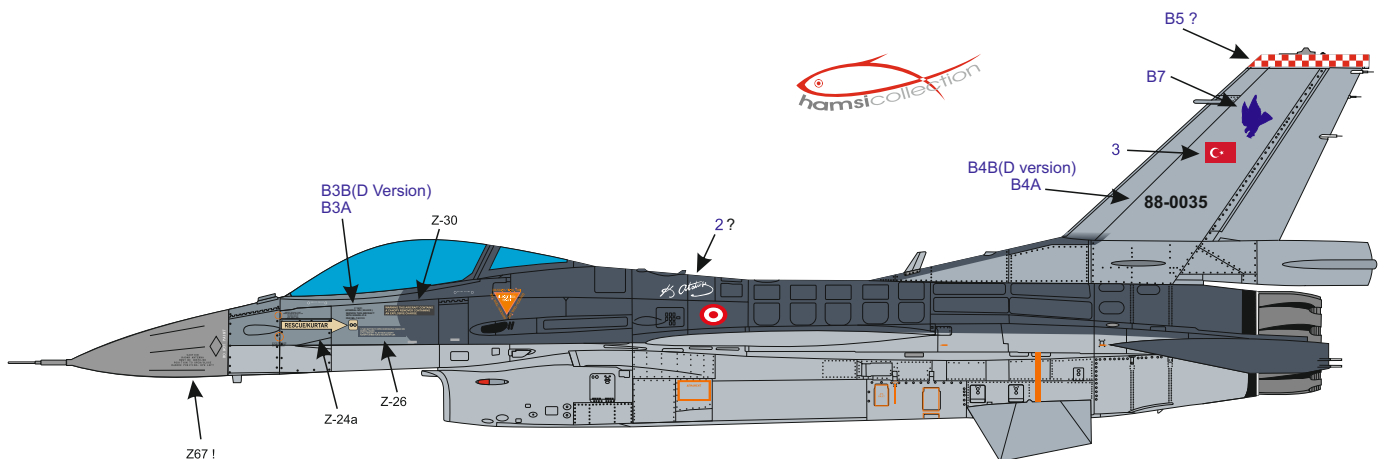

# Temel Uyarılar Main Stencils

Main sheet numbers

**89-0034**  
**F-16 C Block 40**

162.SQ. HARPOON(ZIPKIN) BANDIRMA-TURKEY

Main sheet numbers