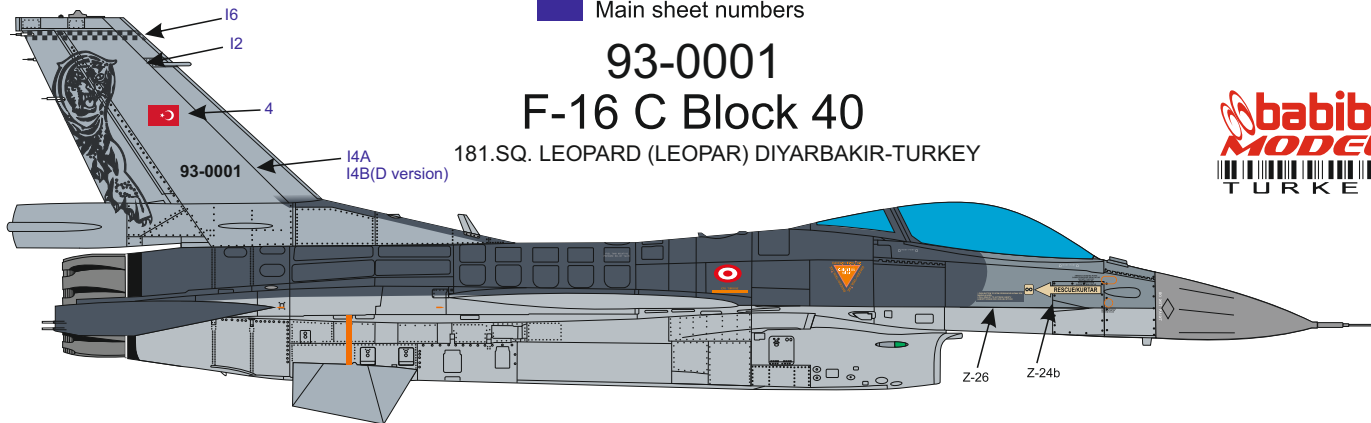

Main sheet numbers

93-0001 F-16 C Block 40

181.SQ. LEOPARD (LEOPAR) DIYARBAKIR-TURKEY