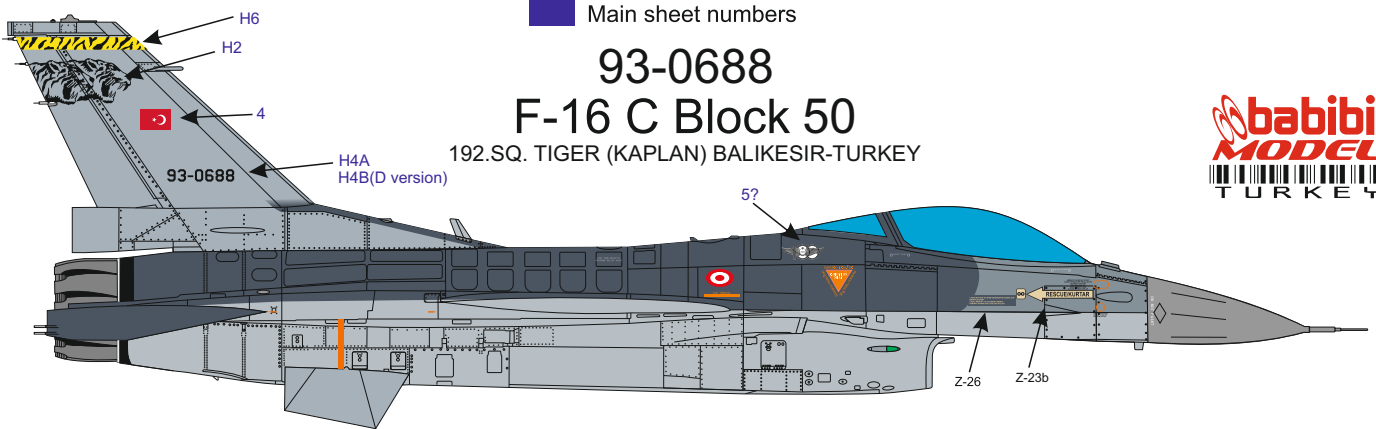

93-0688 F-16 C Block 50

192.SQ. TIGER (KAPLAN) BALIKESIR-TURKEY