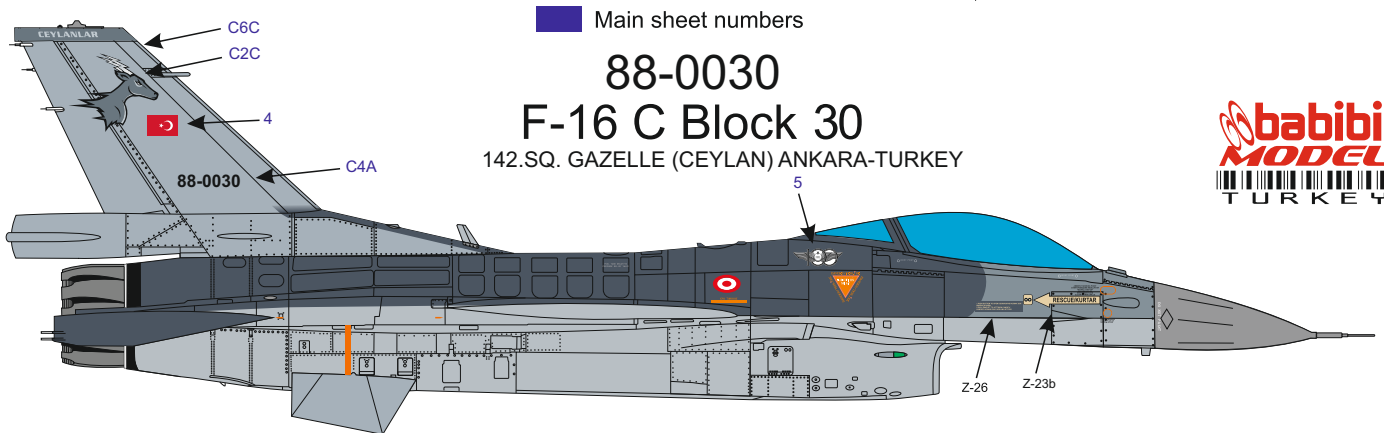

# Temel Uyarılar Main Stencils

Main sheet numbers

**89-0034**  
**F-16 C Block 40**

162.SQ. HARPOON(ZIPKIN) BANDIRMA-TURKEY

Main sheet numbers