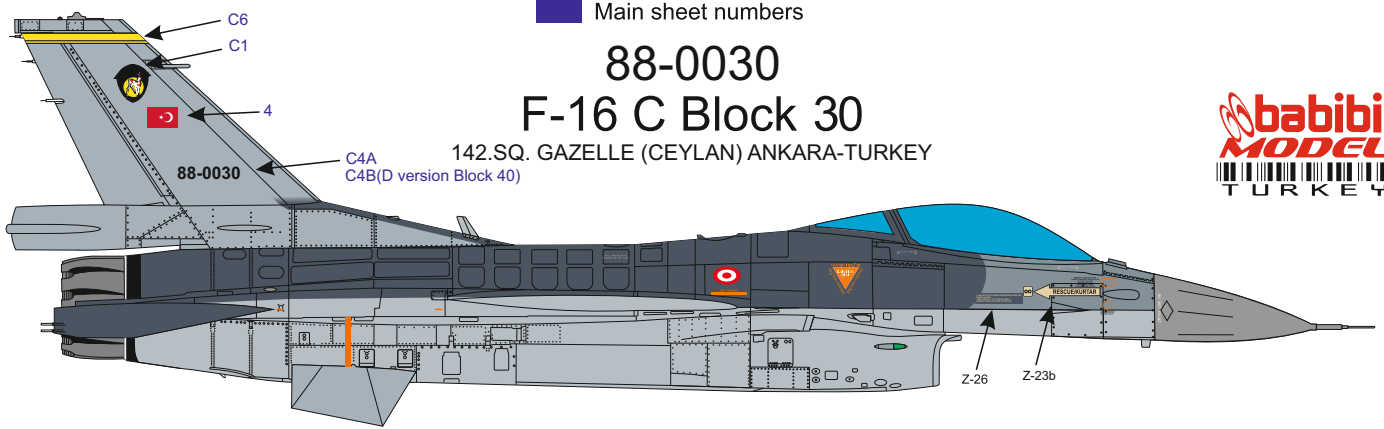

# Temel Uyarılar Main Stencils

Main sheet numbers

**89-0034**  
**F-16 C Block 40**

162.SQ. HARPOON(ZIPKIN) BANDIRMA-TURKEY

Main sheet numbers