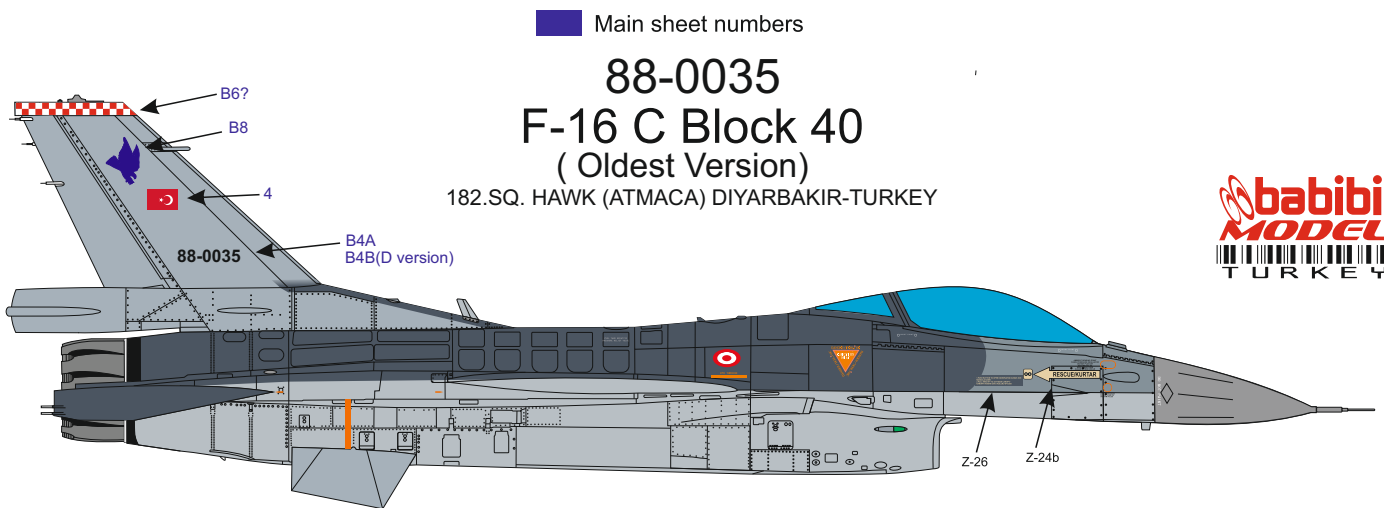

# Temel Uyarılar Main Stencils

Main sheet numbers

**89-0034**  
**F-16 C Block 40**

162.SQ. HARPOON(ZIPKIN) BANDIRMA-TURKEY

Main sheet numbers