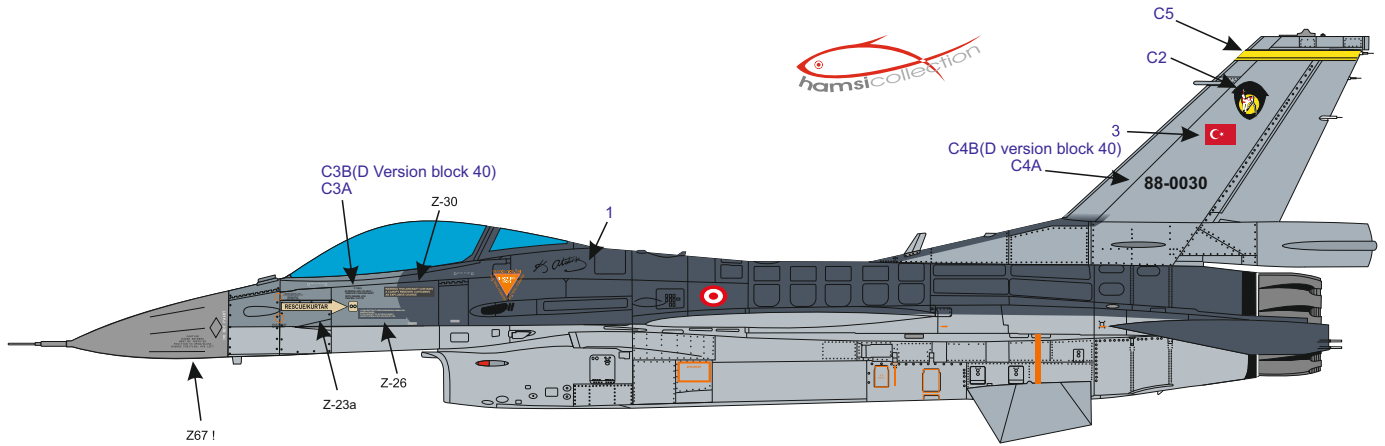

# Temel Uyarılar Main Stencils

Main sheet numbers

**89-0034**  
**F-16 C Block 40**

162.SQ. HARPOON(ZIPKIN) BANDIRMA-TURKEY

Main sheet numbers