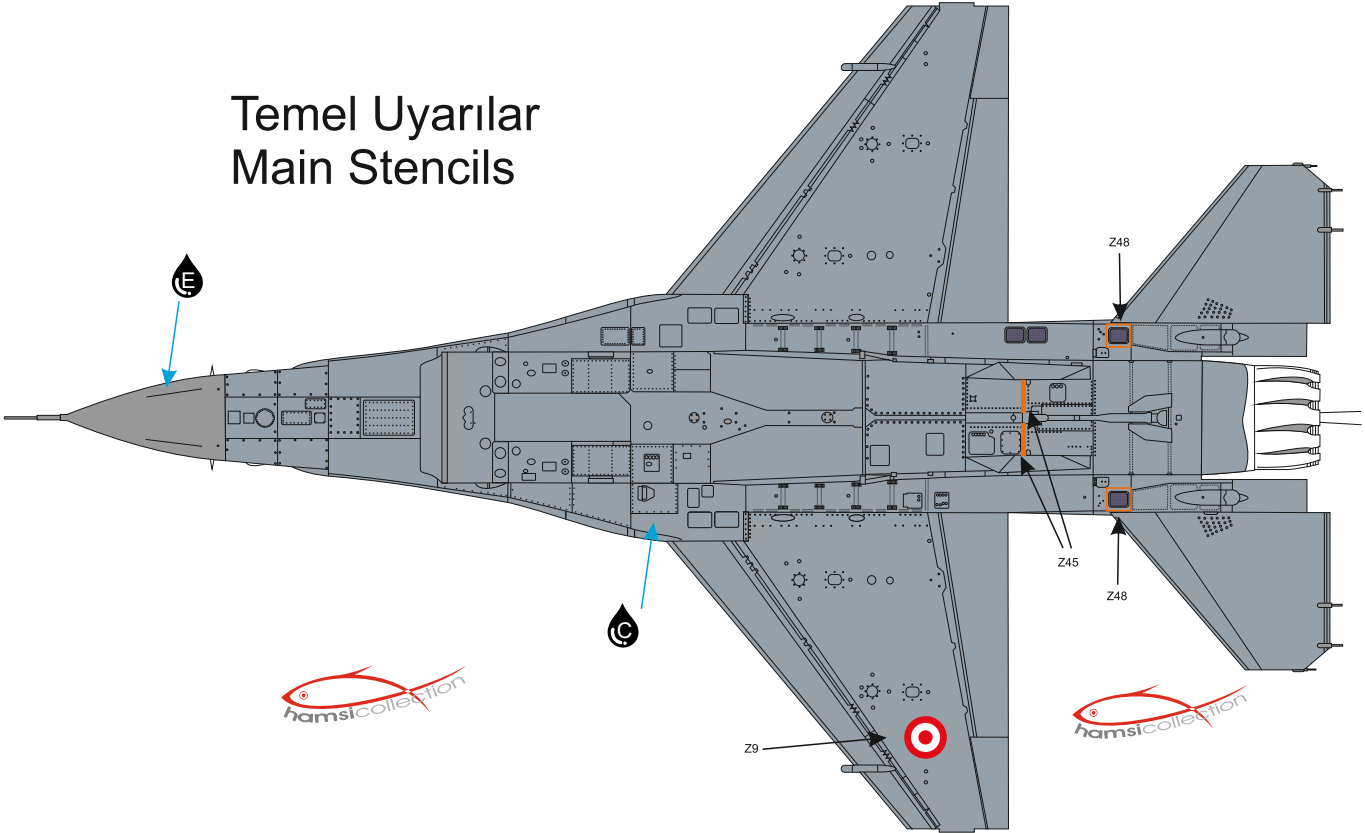

Temel Uyarılar Main Stencils

Main sheet numbers

89-0034
F-16 C Block 40

162.SQ. HARPOON(ZIPKIN) BANDIRMA-TURKEY