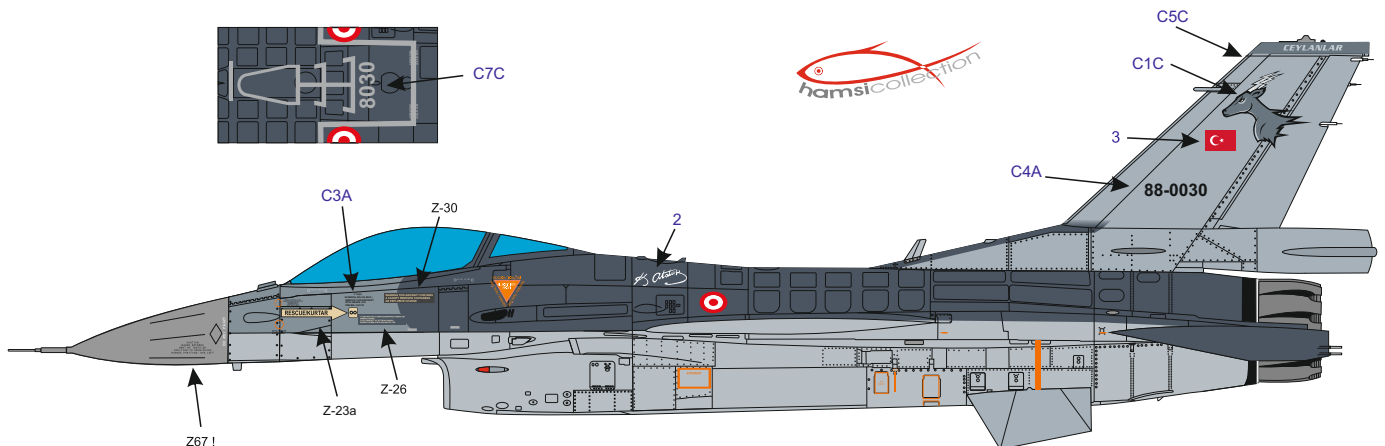

# Temel Uyarılar Main Stencils

Main sheet numbers

**89-0034**  
**F-16 C Block 40**

162.SQ. HARPOON(ZIPKIN) BANDIRMA-TURKEY

Main sheet numbers