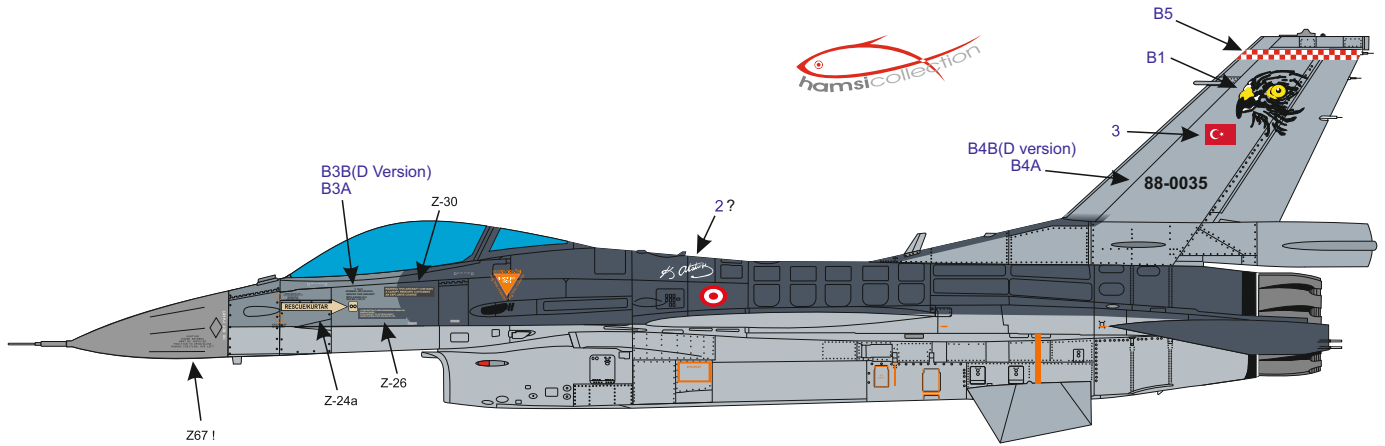

# Temel Uyarılar Main Stencils

Main sheet numbers

**89-0034**  
**F-16 C Block 40**

162.SQ. HARPOON(ZIPKIN) BANDIRMA-TURKEY

Main sheet numbers