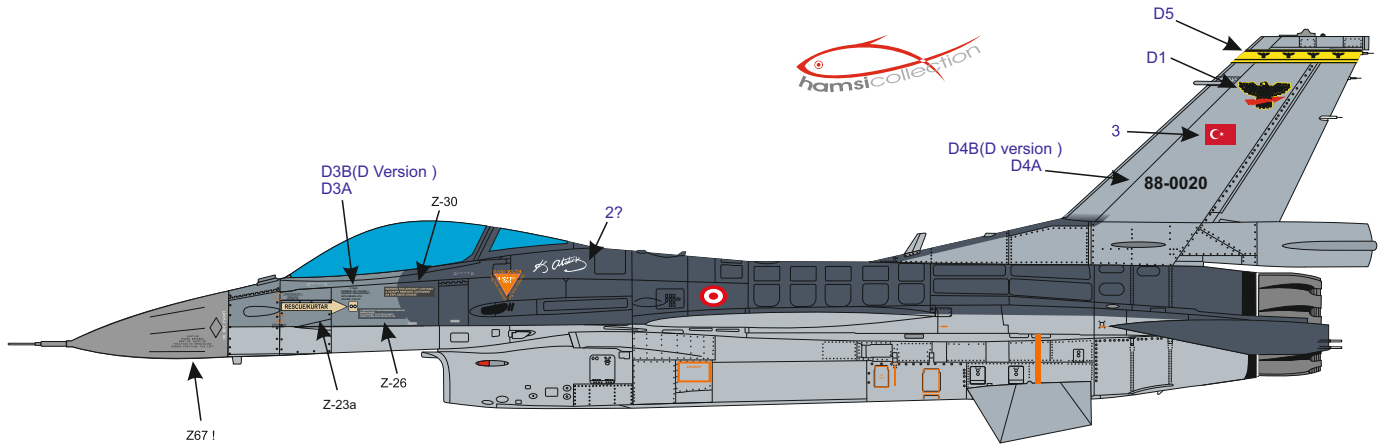

# Temel Uyarılar Main Stencils

Main sheet numbers

**89-0034**  
**F-16 C Block 40**

162.SQ. HARPOON(ZIPKIN) BANDIRMA-TURKEY

Main sheet numbers