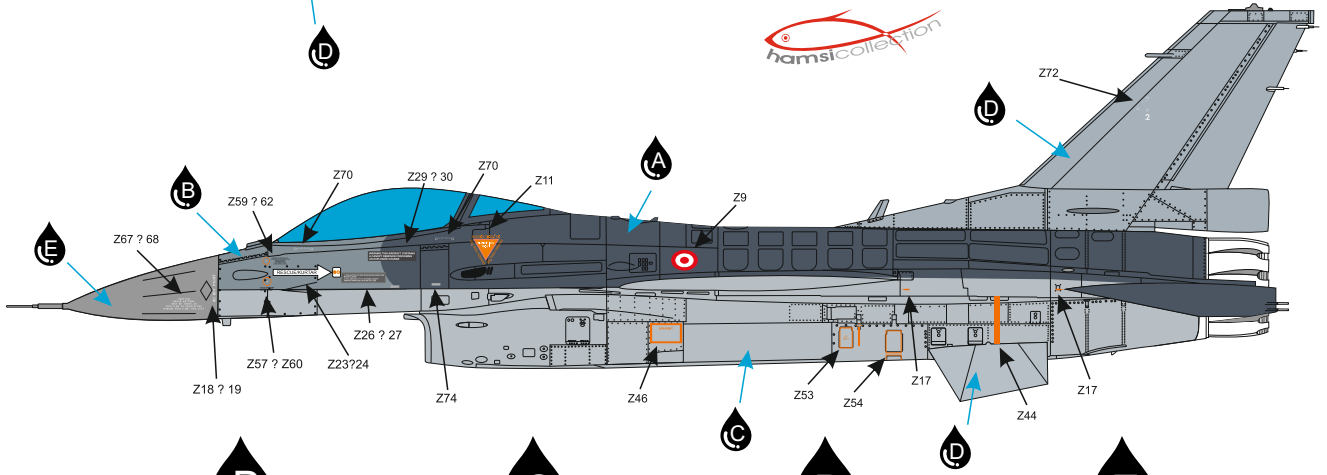

Temel Uyarılar Main Stencils