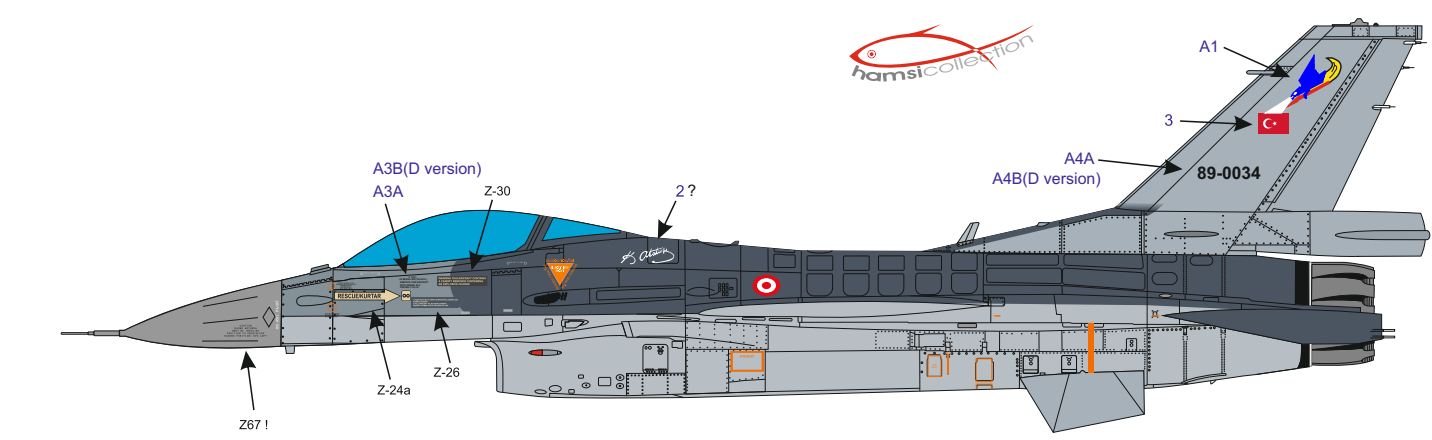

Temel Uyarılar Main Stencils

Main sheet numbers

89-0034
F-16 C Block 40

162.SQ. HARPOON(ZIPKIN) BANDIRMA-TURKEY