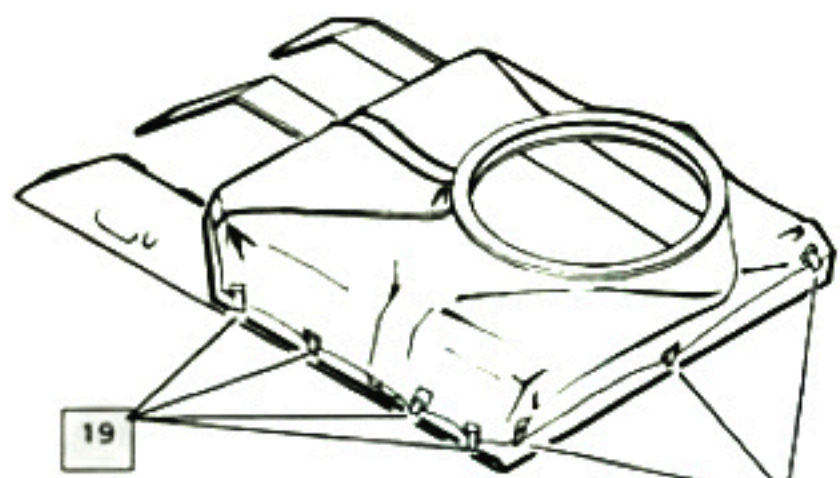

## N° 1493 M20 1:35 Scale

○ Indicates Photo-etched part  
 □ Indicates Resin part

Note: Mine rack assembly is very complex suggested to use only if a battle damaged lock is used.

Option for part 8  
 Cocking lever/handle