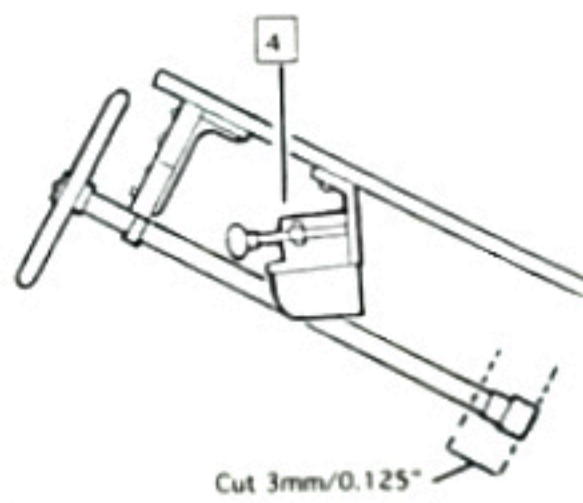

## N° 1493 M20 1:35 Scale

○ Indicates Photo-etched part  
 □ Indicates Resin part

Note: Mine rack assembly is very complex suggested to use only if a battle damaged lock is used.

Option for part 8  
 Cocking lever/handle