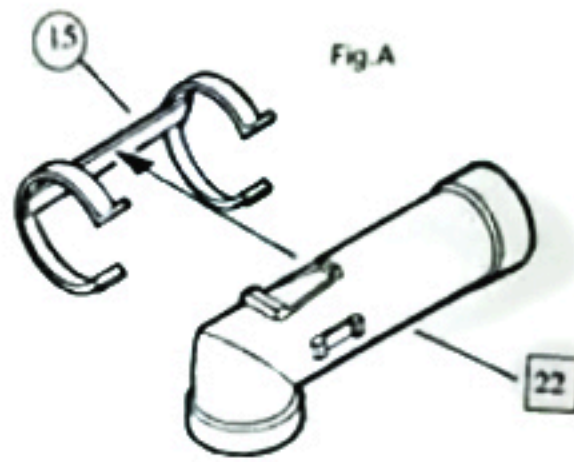

## N° 1493 M20 1:35 Scale

○ Indicates Photo-etched part  
 □ Indicates Resin part

Note: Mine rack assembly is very complex suggested to use only if a battle damaged lock is used.

Option for part 8  
 Cocking lever/handle