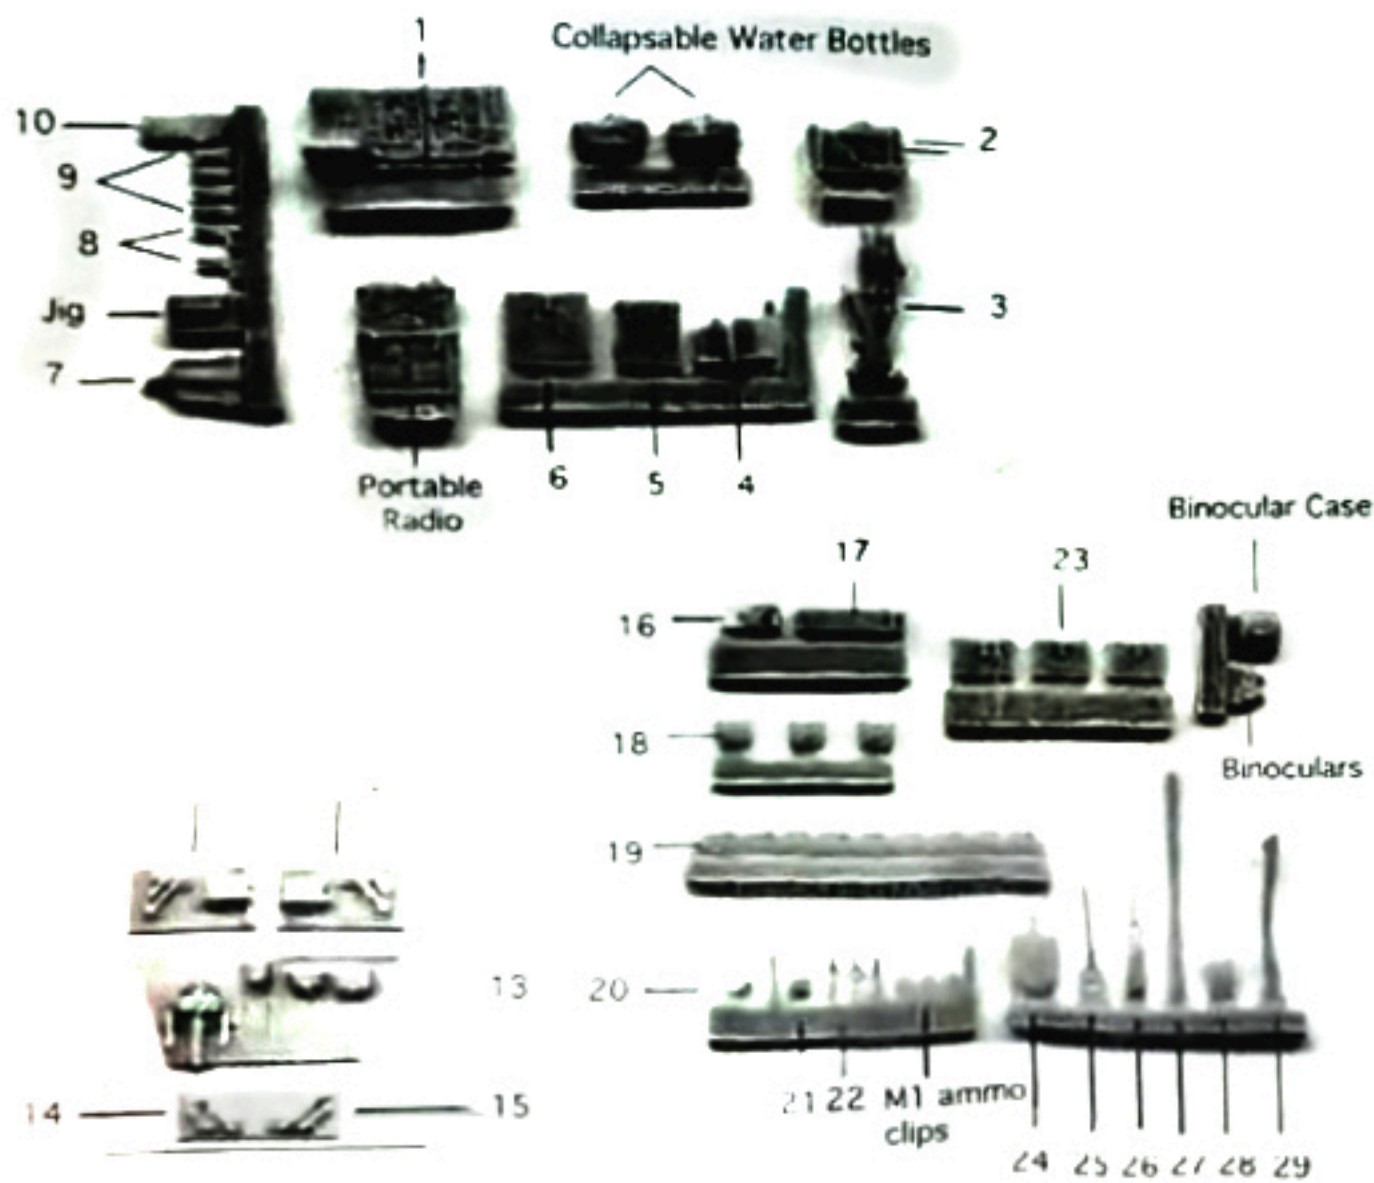

## N° 1493 M20 1:35 Scale

○ Indicates Photo-etched part  
 □ Indicates Resin part

Note: Mine rack assembly is very complex suggested to use only if a battle damaged lock is used.

Option for part 8  
 Cocking lever/handle