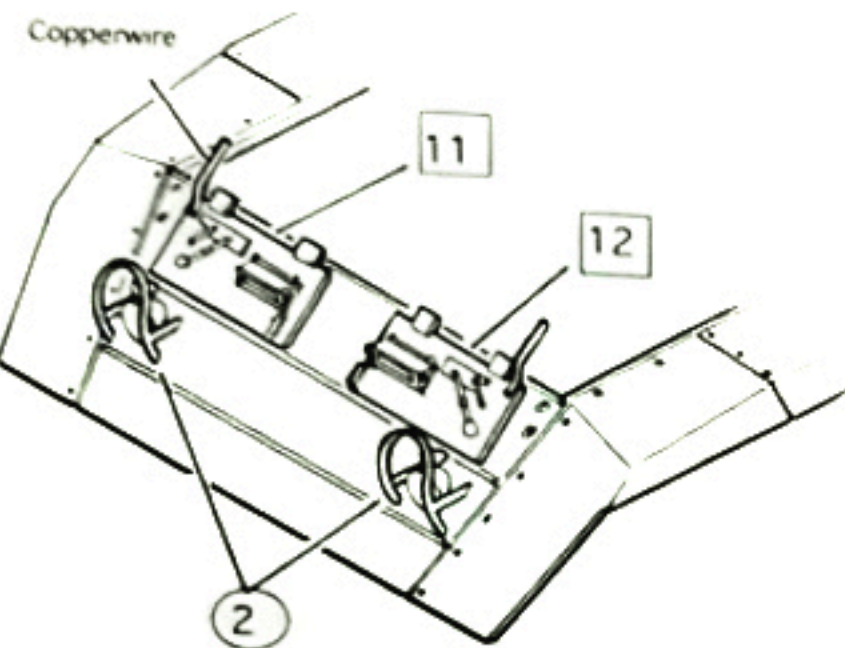

## N° 1493 M20 1:35 Scale

○ Indicates Photo-etched part  
 □ Indicates Resin part

Note: Mine rack assembly is very complex suggested to use only if a battle damaged lock is used.

Option for part 8  
 Cocking lever/handle