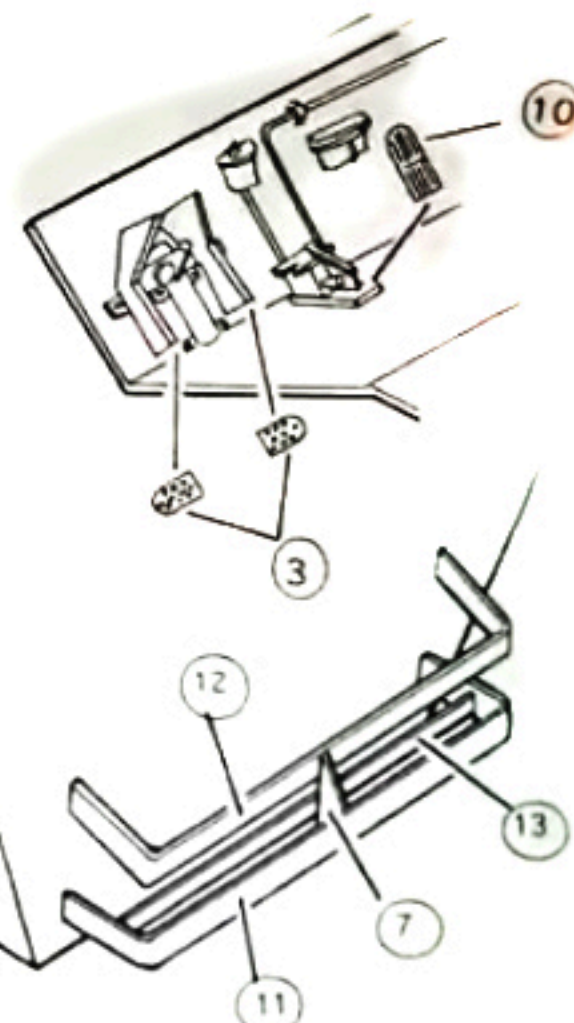

## N° 1493 M20 1:35 Scale

○ Indicates Photo-etched part  
 □ Indicates Resin part

Note: Mine rack assembly is very complex suggested to use only if a battle damaged lock is used.

Option for part 8  
 Cocking lever/handle