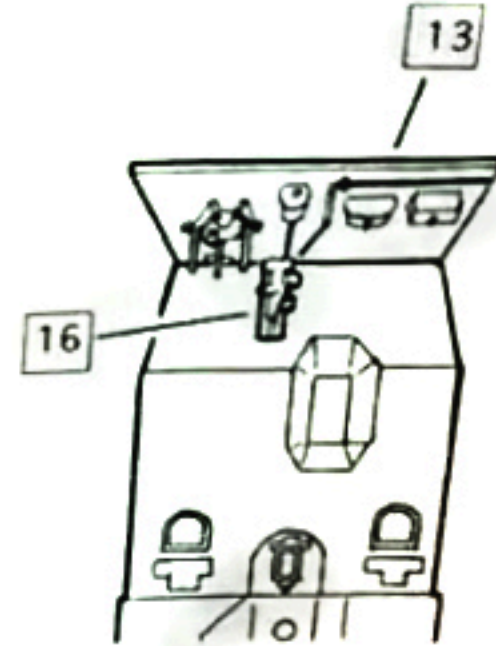

## N° 1493 M20 1:35 Scale

○ Indicates Photo-etched part  
 □ Indicates Resin part

Note: Mine rack assembly is very complex suggested to use only if a battle damaged lock is used.

Option for part 8  
 Cocking lever/handle