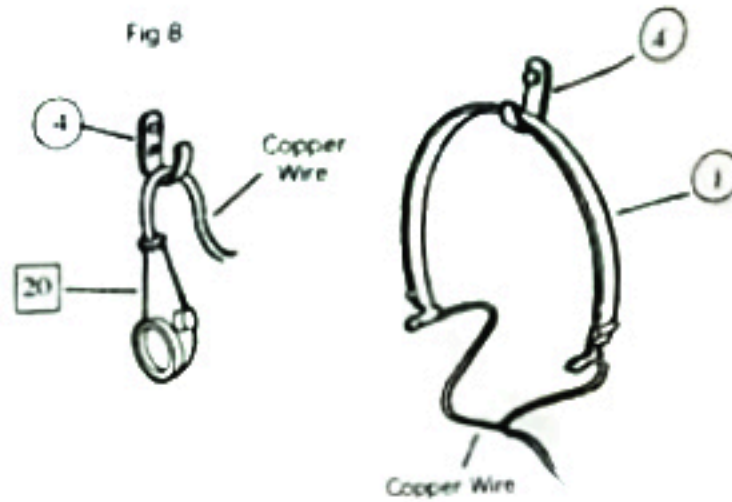

## N° 1493 M20 1:35 Scale

○ Indicates Photo-etched part  
 □ Indicates Resin part

Note: Mine rack assembly is very complex suggested to use only if a battle damaged lock is used.

Option for part 8  
 Cocking lever/handle