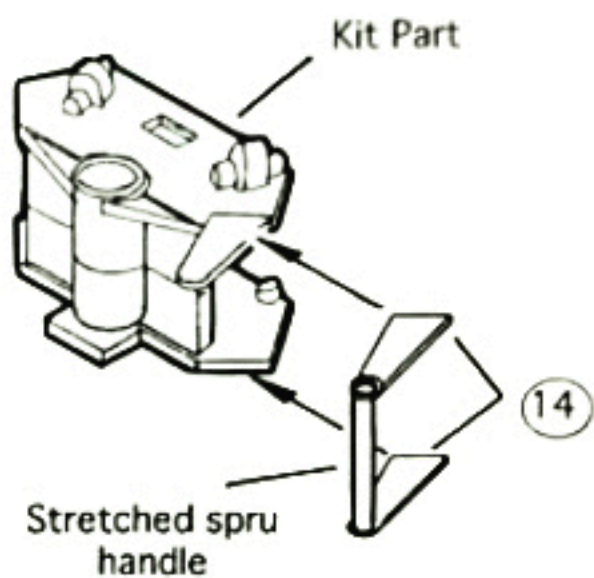

## N° 1493 M20 1:35 Scale

○ Indicates Photo-etched part  
 □ Indicates Resin part

Note: Mine rack assembly is very complex suggested to use only if a battle damaged lock is used.

Option for part 8  
 Cocking lever/handle