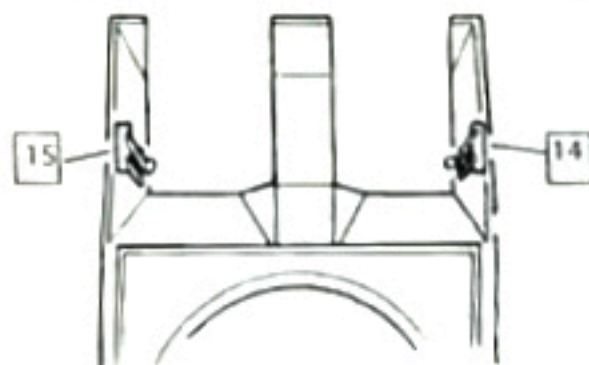

## N° 1493 M20 1:35 Scale

○ Indicates Photo-etched part  
 □ Indicates Resin part

Note: Mine rack assembly is very complex suggested to use only if a battle damaged lock is used.

Option for part 8  
 Cocking lever/handle