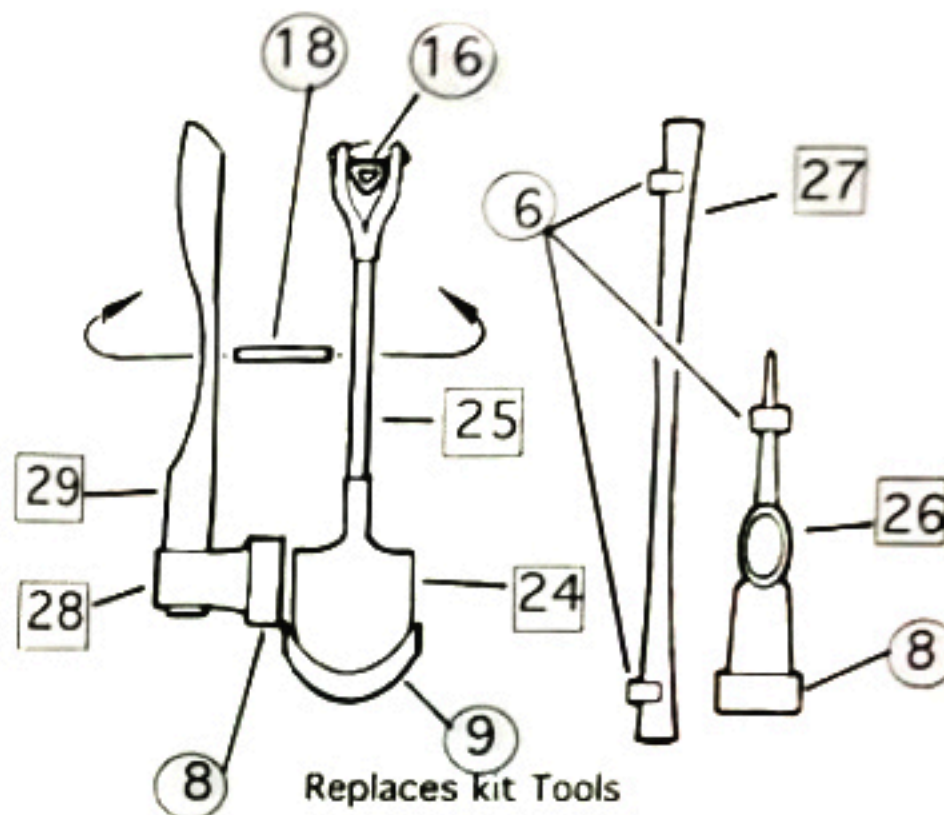

## N° 1493 M20 1:35 Scale

○ Indicates Photo-etched part  
 □ Indicates Resin part

Note: Mine rack assembly is very complex suggested to use only if a battle damaged lock is used.

Option for part 8  
 Cocking lever/handle