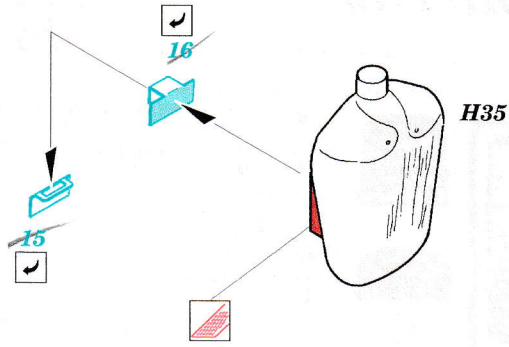

ORIGINAL KIT PARTS
PŮVODNÍ DÍLY STAVEBNICE
 PHOTO-ETCHED PARTS
LEPTANÉ DÍLY
 PARTS TO BE REMOVED
DÍLY K ODSTRANĚNÍ
 FILL
TMELIT

Kit parts C27, C36 not used ?

2 sets

5 sets

References : Walk Around No.1 : M4 Sherman
 - Squadron/Signal 2036 : U.S. Tank Destroyers in Action
 - Concord No.7005 : U.S. Tank Destroyers in Combat 1941-1945
 - Squadron Signal 5703 : Walk Around U.S. Tank Destroyers