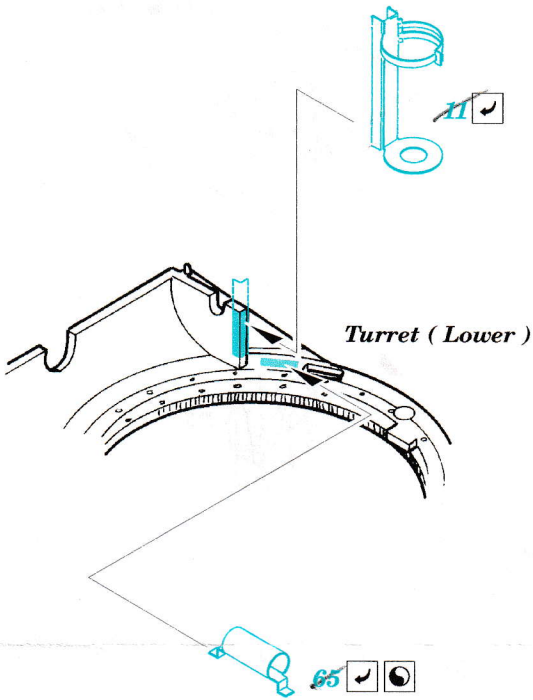

ORIGINAL KIT PARTS
PŮVODNÍ DÍLY STAVEBNICE
 PHOTO-ETCHED PARTS
LEPTANÉ DÍLY
 PARTS TO BE REMOVED
DÍLY K ODSTRANĚNÍ
 FILL
TMELIT

Kit parts C27, C36 not used ?

2 sets

5 sets

References : Walk Around No.1 : M4 Sherman
 - Squadron/Signal 2036 : U.S. Tank Destroyers in Action
 - Concord No.7005 : U.S. Tank Destroyers in Combat 1941-1945
 - Squadron Signal 5703 : Walk Around U.S. Tank Destroyers