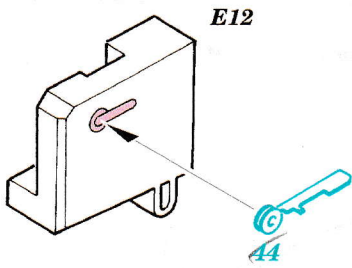

ORIGINAL KIT PARTS
PŮVODNÍ DÍLY STAVEBNICE
 PHOTO-ETCHED PARTS
LEPTANÉ DÍLY
 PARTS TO BE REMOVED
DÍLY K ODSTRANĚNÍ
 FILL
TMELIT

Kit parts C27, C36 not used ?

2 sets

5 sets

References : Walk Around No.1 : M4 Sherman
 - Squadron/Signal 2036 : U.S. Tank Destroyers in Action
 - Concord No.7005 : U.S. Tank Destroyers in Combat 1941-1945
 - Squadron Signal 5703 : Walk Around U.S. Tank Destroyers