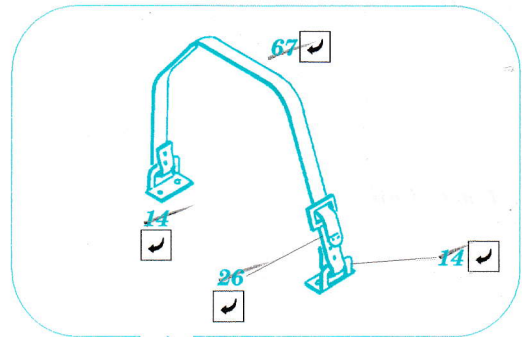

ORIGINAL KIT PARTS
PŮVODNÍ DÍLY STAVEBNICE
 PHOTO-ETCHED PARTS
LEPTANÉ DÍLY
 PARTS TO BE REMOVED
DÍLY K ODSTRANĚNÍ
 FILL
TMELIT

Kit parts C27, C36 not used ?

2 sets

5 sets

References : Walk Around No.1 : M4 Sherman
 - Squadron/Signal 2036 : U.S. Tank Destroyers in Action
 - Concord No.7005 : U.S. Tank Destroyers in Combat 1941-1945
 - Squadron Signal 5703 : Walk Around U.S. Tank Destroyers