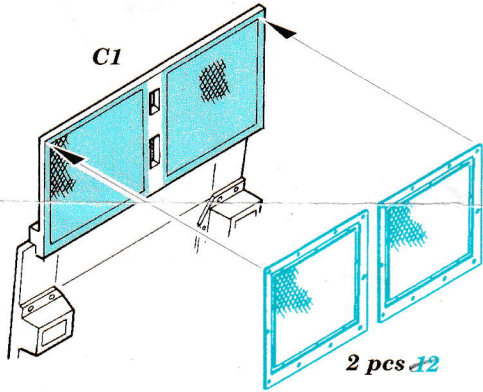

ORIGINAL KIT PARTS
PŮVODNÍ DÍLY STAVEBNICE
 PHOTO-ETCHED PARTS
LEPTANÉ DÍLY
 PARTS TO BE REMOVED
DÍLY K ODSTRANĚNÍ
 FILL
TMELIT

Kit parts C27, C36 not used ?

2 sets

5 sets

References : Walk Around No.1 : M4 Sherman
 - Squadron/Signal 2036 : U.S. Tank Destroyers in Action
 - Concord No.7005 : U.S. Tank Destroyers in Combat 1941-1945
 - Squadron Signal 5703 : Walk Around U.S. Tank Destroyers