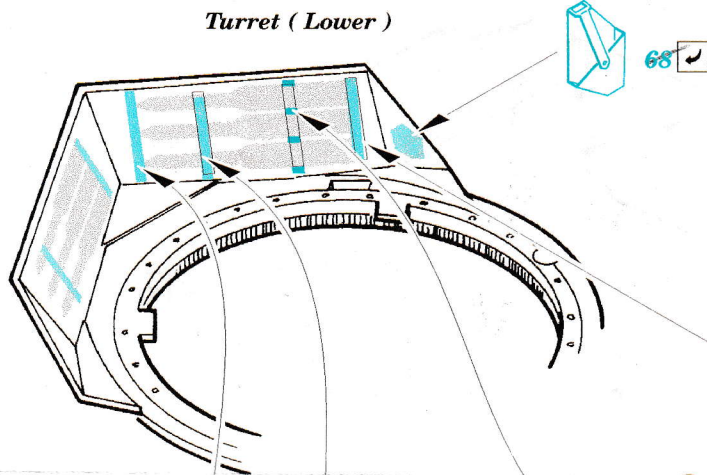

ORIGINAL KIT PARTS
PŮVODNÍ DÍLY STAVEBNICE
 PHOTO-ETCHED PARTS
LEPTANÉ DÍLY
 PARTS TO BE REMOVED
DÍLY K ODSTRANĚNÍ
 FILL
TMELIT

Kit parts C27, C36 not used ?

2 sets

5 sets

References : Walk Around No.1 : M4 Sherman
 - Squadron/Signal 2036 : U.S. Tank Destroyers in Action
 - Concord No.7005 : U.S. Tank Destroyers in Combat 1941-1945
 - Squadron Signal 5703 : Walk Around U.S. Tank Destroyers