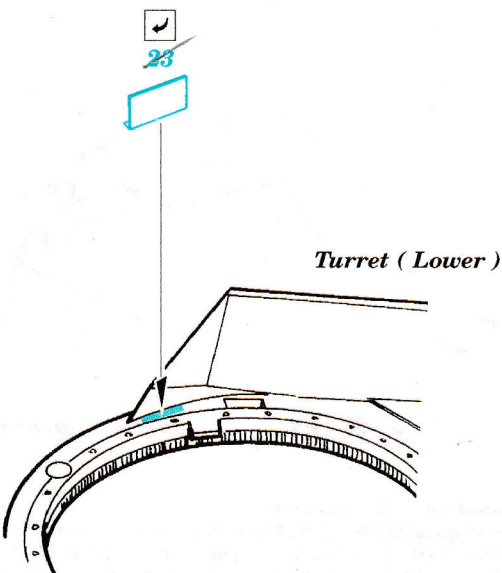

ORIGINAL KIT PARTS
PŮVODNÍ DÍLY STAVEBNICE
 PHOTO-ETCHED PARTS
LEPTANÉ DÍLY
 PARTS TO BE REMOVED
DÍLY K ODSTRANĚNÍ
 FILL
TMELIT

Kit parts C27, C36 not used ?

2 sets

5 sets

References : Walk Around No.1 : M4 Sherman
 - Squadron/Signal 2036 : U.S. Tank Destroyers in Action
 - Concord No.7005 : U.S. Tank Destroyers in Combat 1941-1945
 - Squadron Signal 5703 : Walk Around U.S. Tank Destroyers