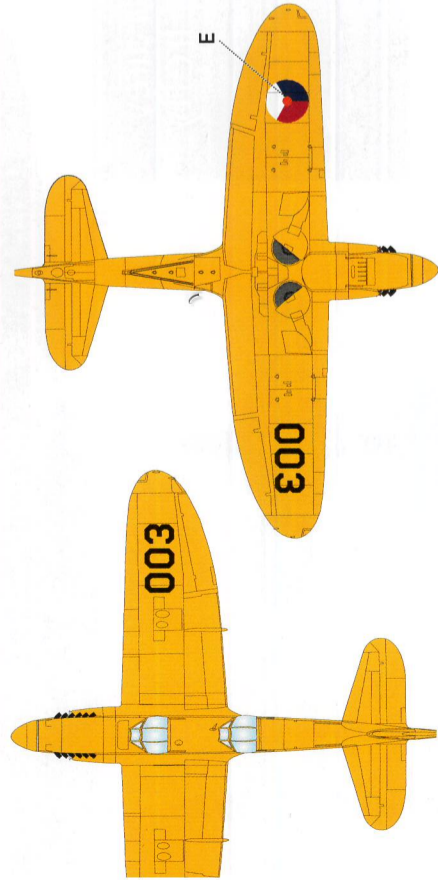

fly U-15. RoyalNethNavalAirService VSQ5. NAS Hato, Dutch West Indies, all Trainer Yellow HB154. Dutch insignia in six positions. Decals kit with Belcher conversion kit.

fly T.2/003. RoyalNethNavalAirService VSQ5. NAS Valkenburg, ands, 1960. Overall Trainer Yellow HB154. Dutch insignia in four positions.