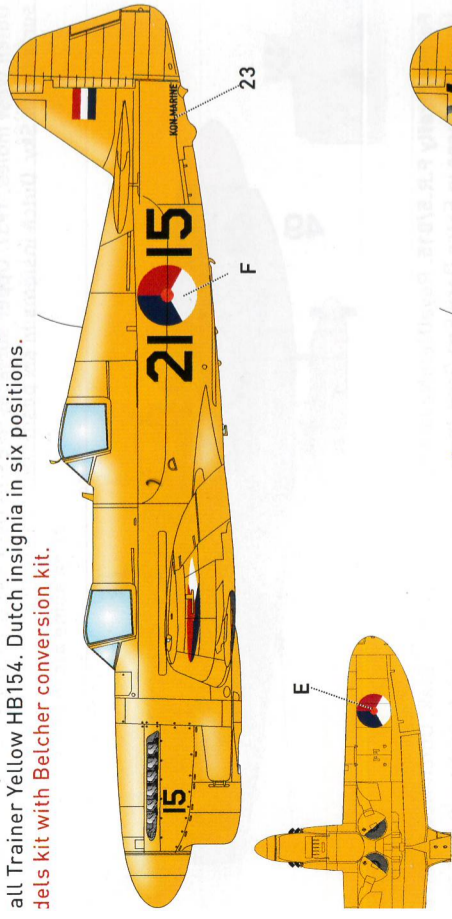

fly U-15. RoyalNethNavalAirService VSQ5. NAS Hato, Dutch West Indies, all Trainer Yellow HB154. Dutch insignia in six positions. Decals kit with Belcher conversion kit.

fly T.2/003. RoyalNethNavalAirService VSQ5. NAS Valkenburg, ands, 1960. Overall Trainer Yellow HB154. Dutch insignia in four positions.