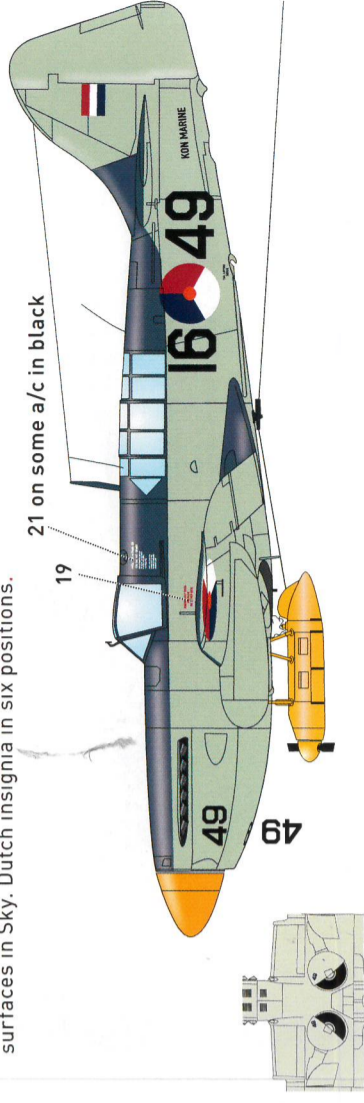

Fairey Firefly F.R.5/015. RoyalNethNavalAirService VSQ7. NAS Biak, Dutch New Guinea, 1960. Upper surfaces in Extra Dark Sea Grey, lower surfaces in Sky. Dutch insignia in four positions.

Fairey Firefly F.R.4/P-49. RoyalNethNavalAirService VSQ7. NAS Hato, Dutch West Indies, 1957. Upper surfaces in Extra Dark Sea Grey, lower surfaces in Sky. Dutch insignia in six positions.