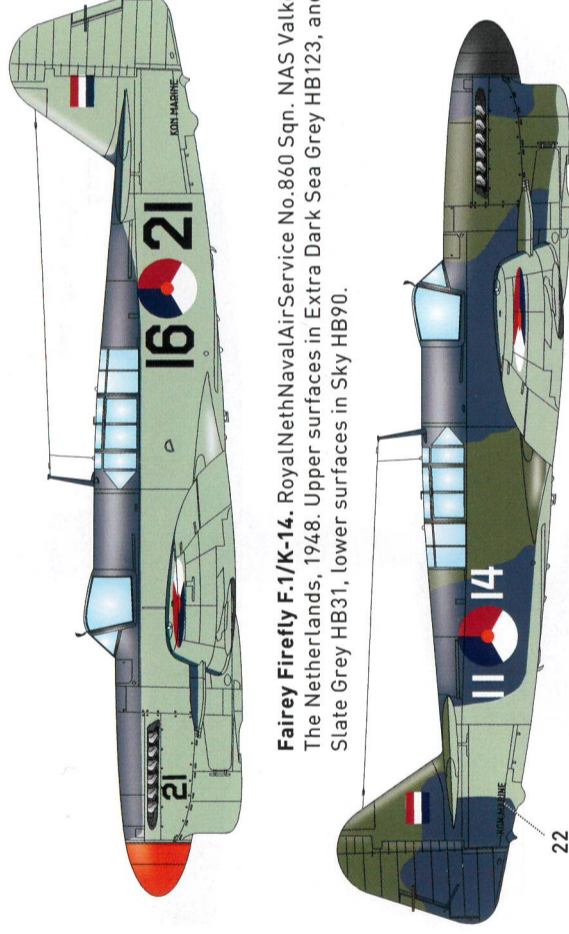

Fairey Firefly F.1/K-14. RoyalNethNavalAir-Service No.860 Sqn. NAS Valkenburg, The Netherlands, 1948. Upper surfaces in Extra Dark Sea Grey HB123, and Dark Slate Grey HB31, lower surfaces in Sky HB90.