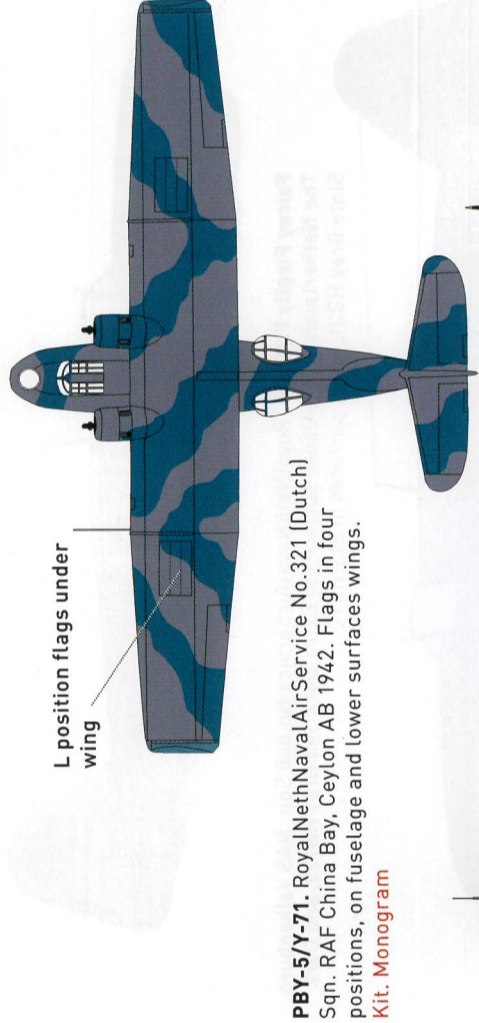

fly U-15. RoyalNethNavalAirService VSQ5. NAS Hato, Dutch West Indies, all Trainer Yellow HB154. Dutch insignia in six positions. Decals kit with Belcher conversion kit.

fly T.2/003. RoyalNethNavalAirService VSQ5. NAS Valkenburg, ands, 1960. Overall Trainer Yellow HB154. Dutch insignia in four positions.

PBY-5/Y-71. RoyalNethNavalAirService No.321 (Dutch) Sqn. RAF China Bay, Ceylon AB 1942. Flags in four positions, on fuselage and lower surfaces wings. Kit. Monogram

Upper surfaces in Dark Ocean Blue HB181/Xtracolor X-122 and Extra Dark Sea Grey HB 123, lower surfaces in Sky HB90. This a RAAF camouflage pattern.