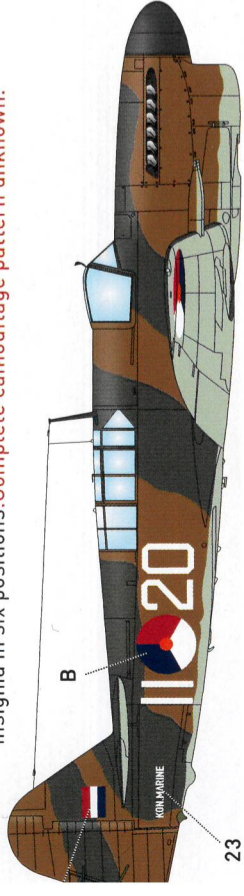

Fairey Firefly F.R.1/K-20. RoyalNethNavalAir-Service No.861 Sqn. Morokrengan AB, Dutch East Indies, 1946. Upper surfaces in Dark Earth HB29 and Dark Green HB30, lower surfaces in Sky HB90. Dutch insignia in six positions. **Complete camouflage pattern unknown.**