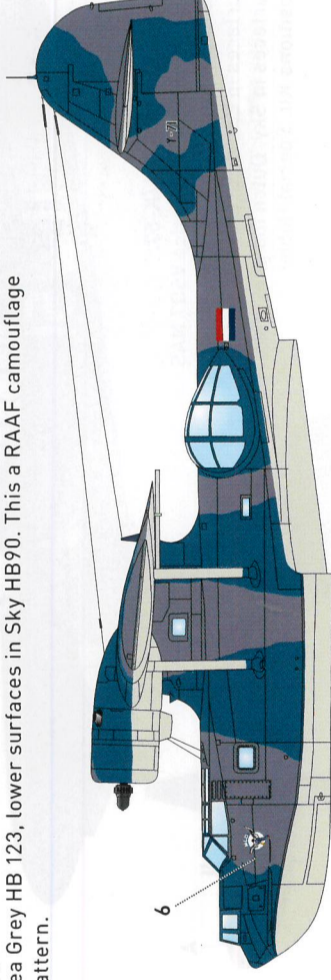

fly U-15. RoyalNethNavalAirService VSQ5. NAS Hato, Dutch West Indies, all Trainer Yellow HB154. Dutch insignia in six positions. Decals kit with Belcher conversion kit.

fly T.2/003. RoyalNethNavalAirService VSQ5. NAS Valkenburg, ands, 1960. Overall Trainer Yellow HB154. Dutch insignia in four positions.

PBY-5/Y-71. RoyalNethNavalAirService No.321 (Dutch) Sqn. RAF China Bay, Ceylon AB 1942. Flags in four positions, on fuselage and lower surfaces wings. Kit. Monogram

Upper surfaces in Dark Ocean Blue HB181/Xtracolor X-122 and Extra Dark Sea Grey HB 123, lower surfaces in Sky HB90. This a RAAF camouflage pattern.

Decal aanbrengen. De afbeeldingen uitknippen, niet te krap, hou een paar millimeter om de afbeelding vrij. Leg de decal op zijn kop in lauw water, een paar seconden! Breng de decal aan op het model, leg de afbeelding op de plek waar je hem wilt hebben, en schuif hem voorzichtig op zijn gewenste plaats. Aandrukken met een zachte doek, eventueel met gebruik van veel water nog even schuiven. Decal verzachters kunnen gebruikt worden. Decals niet meer aanraken! Laten drogen en eventueel een vernislaag aanbrengen naar keuze. **Decals altijd aanbrengen op een glansende ondergrond!** Dit kan een glanslak zijn of een glansvernis. Dutch Decal is niet verantwoordelijk voor fouten van de modelbouwer. Decals bewaren op een donkere droge plaats, liefst in de originele verpakking. Succes met de hobby. Tip: koop altijd eerst een decalset en daarna de bouwdoos!

DUTCH DECAL 2471 AP ZWAMMERDAM THE NETHERLANDS. ©2020.
e-mail:info@dutchdecal.nl. www.dutchdecal.nl Facebook.com/DutchDecal

Dutch Decal

Producing decal sheets since 1986

DD48061

decal sheet in 1/48 scale

Fairey Firefly.

Catalina PBY-5.

MLD/RNeth.NAS. RNeth.NAS