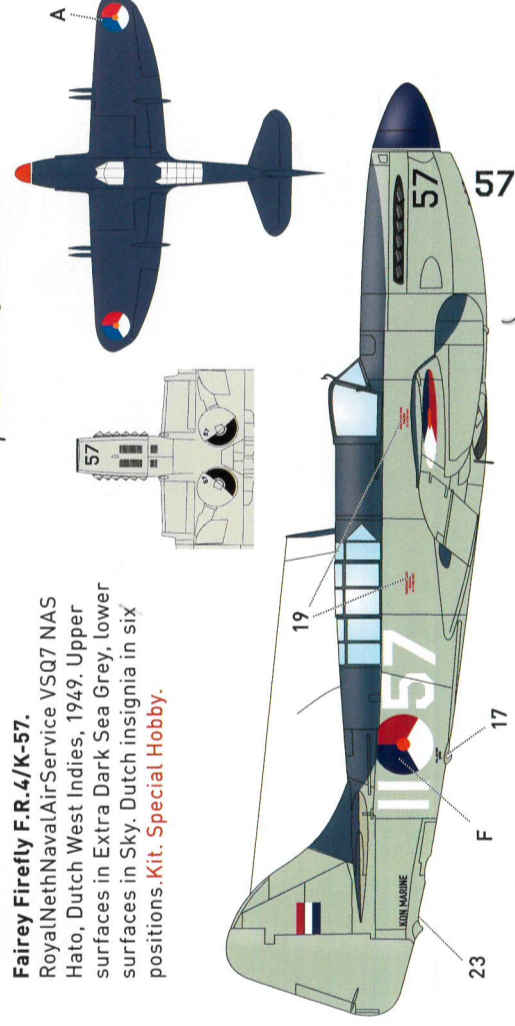

Fairey Firefly F.R.1/P-21. RoyalNethNavalAirService VSQ1. NAS Hato, Dutch West Indies, 1952. Upper surfaces in Extra Dark Sea Grey HB 123, lower surfaces in Sky HB90. Dutch insignia in six positions.

Fairey Firefly F.R.4/K-57. RoyalNethNavalAirService VSQ7 NAS Hato, Dutch West Indies, 1949. Upper surfaces in Extra Dark Sea Grey, lower surfaces in Sky. Dutch insignia in six positions. **Kit: Special Hobby.**