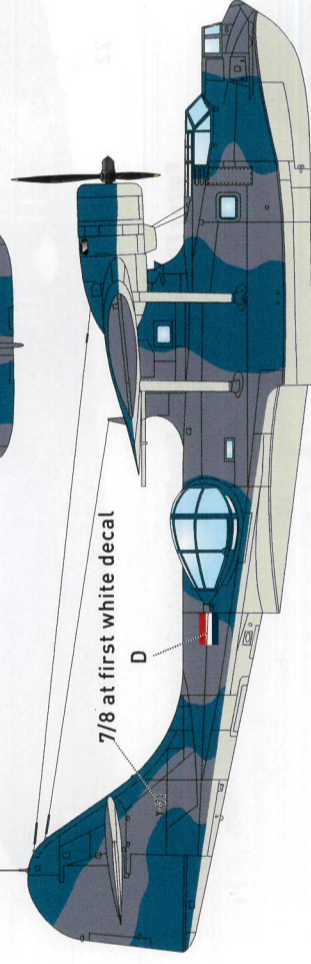

Upper surfaces in Dark Ocean Blue HB181/Xtracolor X-122 and Extra Dark Sea Grey HB 123, lower surfaces in Sky HB90. This a RAAF camouflage pattern.