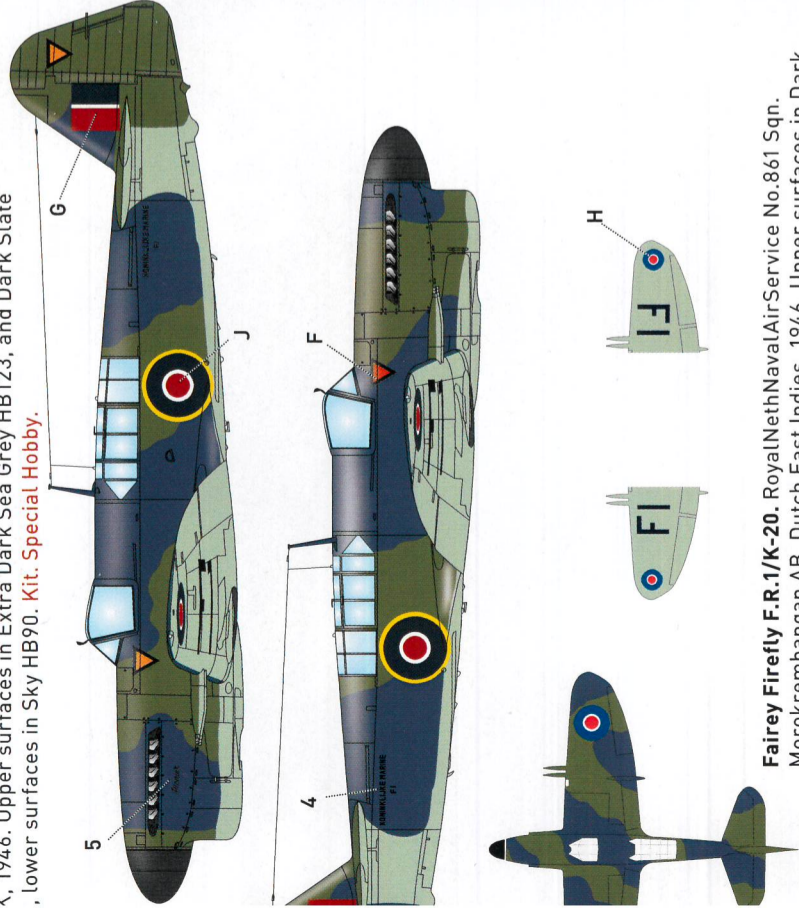

Catalina PBY-5.

MLD/RNeth.NAS. RNeth.NAS

www.dutchdecal.nl info@dutchdecal.nl
facebook.com/DutchDecal

Fairey Firefly F.1/F1 'Pionier'. RoyalNethNavalAirService No.860 Sqn. Heston K, 1946. Upper surfaces in Extra Dark Sea Grey HB123, and Dark Slate, lower surfaces in Sky HB90. **Kit: Special Hobby.**