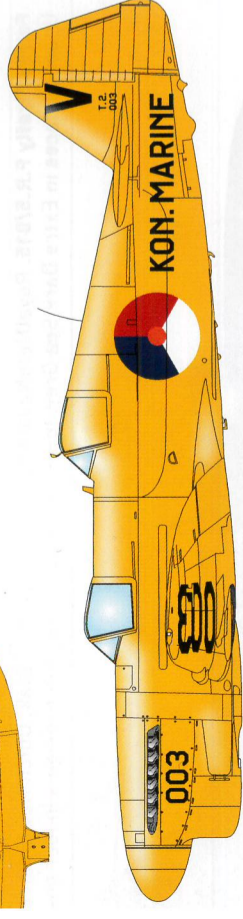

fly U-15. RoyalNethNavalAirService VSQ5. NAS Hato, Dutch West Indies, all Trainer Yellow HB154. Dutch insignia in six positions. Decals kit with Belcher conversion kit.

fly T.2/003. RoyalNethNavalAirService VSQ5. NAS Valkenburg, ands, 1960. Overall Trainer Yellow HB154. Dutch insignia in four positions.