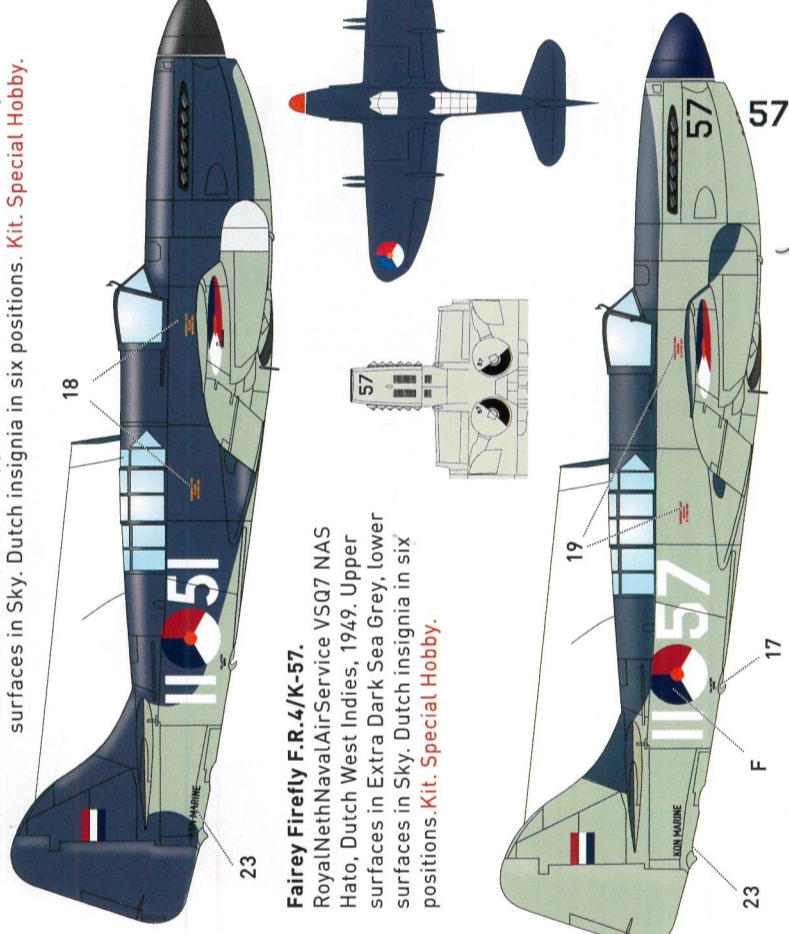

Fairey Firefly F.R.1/P-21. RoyalNethNavalAirService VSQ1. NAS Hato, Dutch West Indies, 1952. Upper surfaces in Extra Dark Sea Grey HB 123, lower surfaces in Sky HB90. Dutch insignia in six positions.

Fairey Firefly F.R.4/K-57. RoyalNethNavalAirService VSQ7 NAS Hato, Dutch West Indies, 1949. Upper surfaces in Extra Dark Sea Grey, lower surfaces in Sky. Dutch insignia in six positions. **Kit: Special Hobby.**

Fairey Firefly F.R.4/K-51. RoyalNethNavalAirService VSQ1. NAS Valkenburg, The Netherlands, 1948. Upper surfaces in Extra Dark Sea Grey, lower surfaces in Sky. Dutch insignia in six positions. **Kit: Special Hobby.**