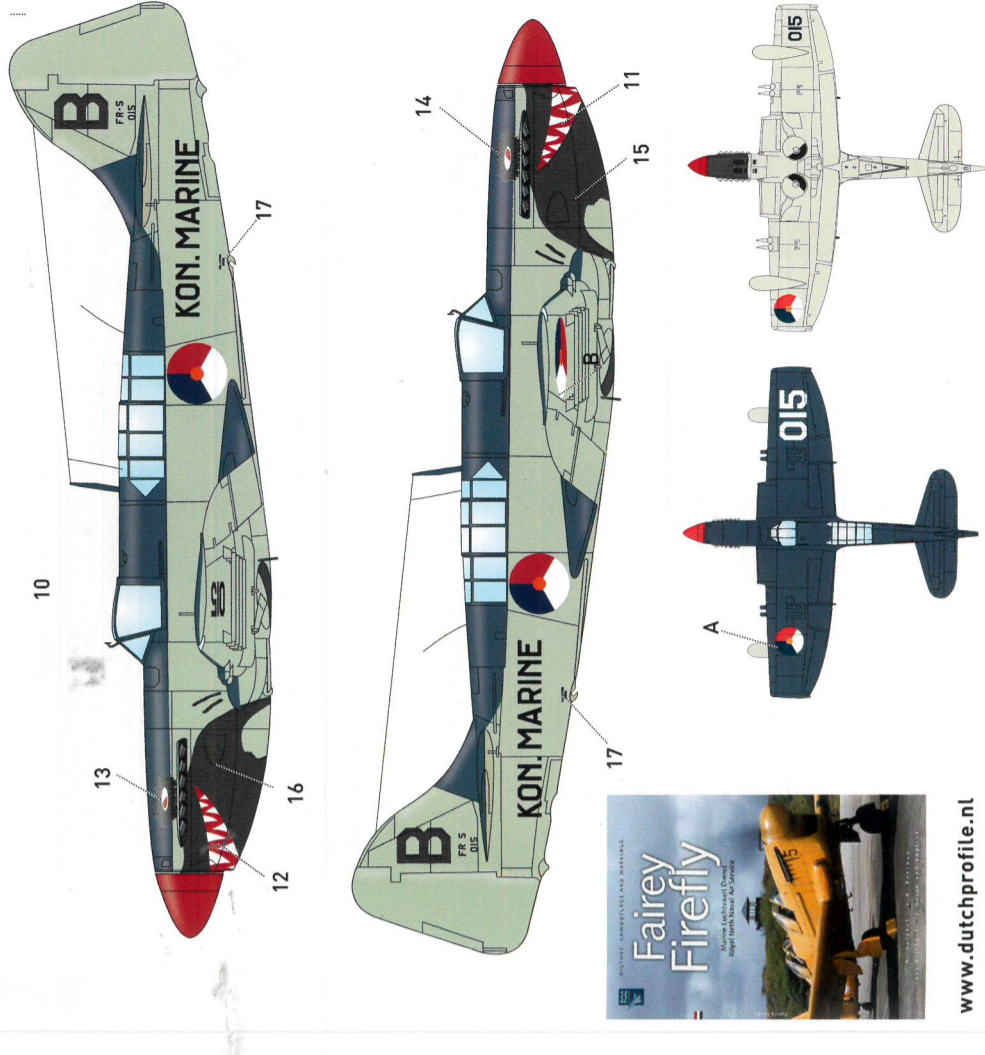

Fairey Firefly F.R.5/015. RoyalNethNavalAirService VSQ7. NAS Biak, Dutch New Guinea, 1960. Upper surfaces in Extra Dark Sea Grey, lower surfaces in Sky. Dutch insignia in four positions.