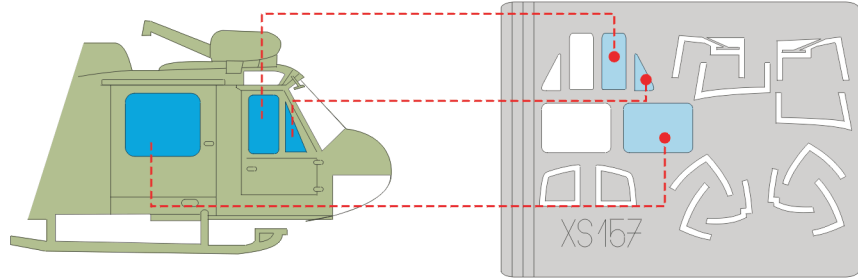

eduard
Express Mask

XS 157

UH-1B Iroquios

The die-cut mask for accurate canopy frame painting of the
Italeri 1/72 KIT

 LIQUID MASK

1.)

2.)

3.)