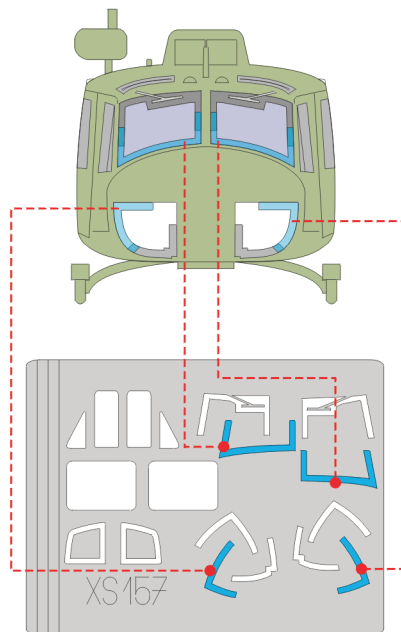

eduard
Express Mask

XS 157

UH-1B Iroquios

The die-cut mask for accurate canopy frame painting of the
Italeri 1/72 KIT

 LIQUID MASK

1.)

2.)

3.)