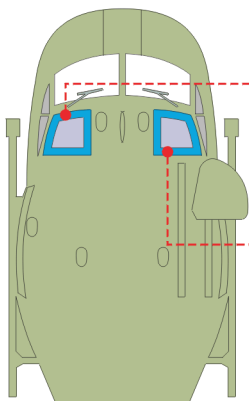

eduard
Express Mask

XS 157

UH-1B Iroquios

The die-cut mask for accurate canopy frame painting of the
Italeri 1/72 KIT

 LIQUID MASK

1.)

2.)

3.)