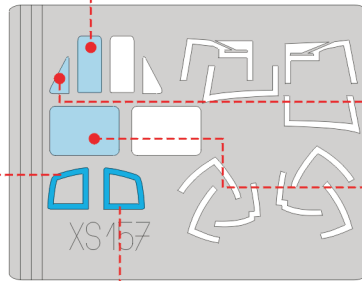

eduard
Express Mask

XS 157

UH-1B Iroquios

The die-cut mask for accurate canopy frame painting of the
Italeri 1/72 KIT

 LIQUID MASK

1.)

2.)

3.)