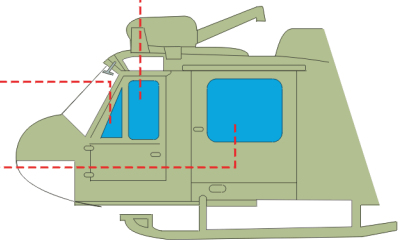

eduard
Express Mask

XS 157

UH-1B Iroquios

The die-cut mask for accurate canopy frame painting of the
Italeri 1/72 KIT

 LIQUID MASK

1.)

2.)

3.)