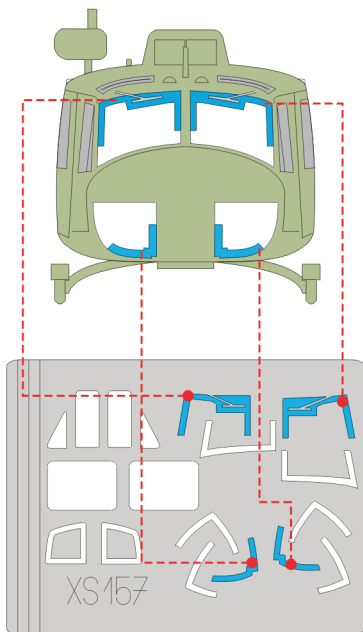

eduard
Express Mask

XS 157

UH-1B Iroquios

The die-cut mask for accurate canopy frame painting of the
Italeri 1/72 KIT

 LIQUID MASK

1.)

2.)

3.)