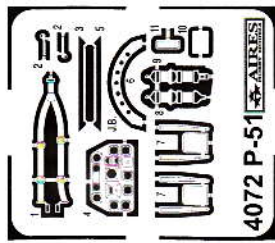

4072  
**1/48**  
**P-51D Mustang cockpit set**

PHOTO-ETCHED METAL PARTS

Recommended kit TAMMIA

RESIN PARTS