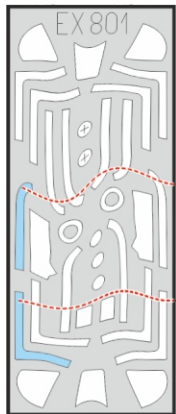

P-51K TFace

EX 801

for kit **EDUARD**

scale **1/48**

OUTSIDE

A13

LIQUID MASK

A14

LIQUID MASK

OUTSIDE

A15

A12

A9