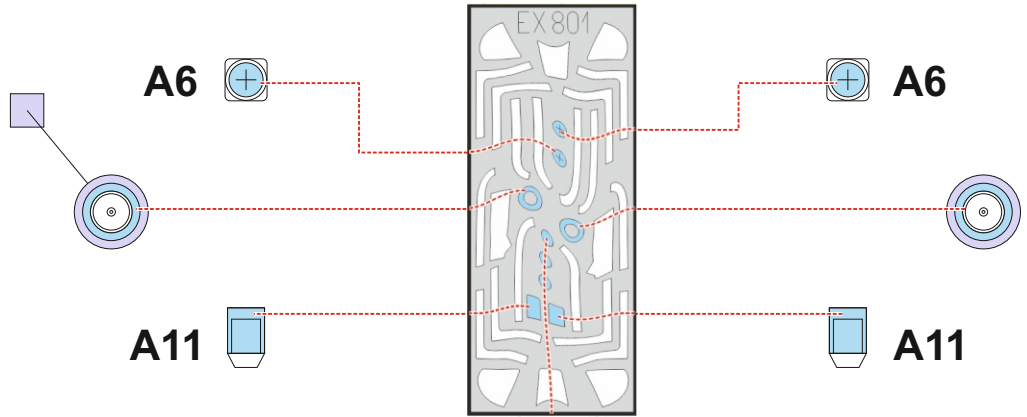

P-51K TFace

EX 801

for kit **EDUARD**

scale **1/48**

OUTSIDE

A13

LIQUID MASK

A14

LIQUID MASK

OUTSIDE

A15

A12

A9