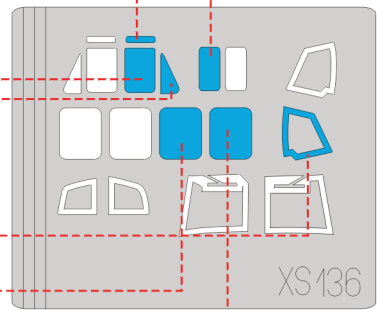

eduard
Express Mask

XS 136

UH-1N model 212/412

The die-cut mask for accurate canopy frame painting of the
Italeri / Revell 1/72 KIT

LIQUID MASK

LIQUID MASK

LIQUID MASK

LIQUID MASK