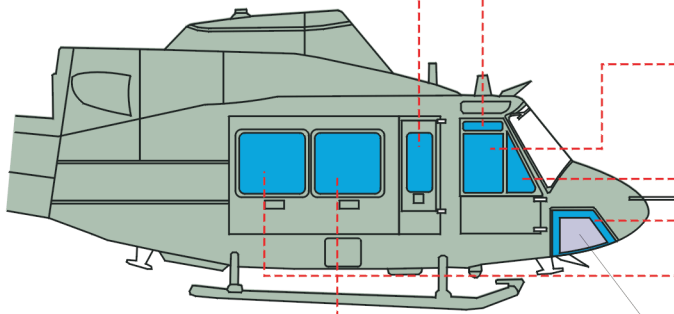

eduard
Express Mask

XS 136

UH-1N model 212/412

The die-cut mask for accurate canopy frame painting of the
Italeri / Revell 1/72 KIT

LIQUID MASK

LIQUID MASK

LIQUID MASK

LIQUID MASK