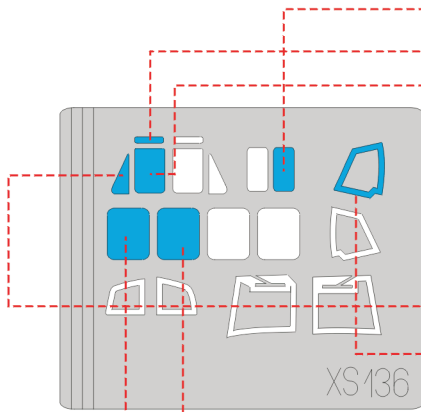

eduard
Express Mask

XS 136

UH-1N model 212/412

The die-cut mask for accurate canopy frame painting of the
Italeri / Revell 1/72 KIT

LIQUID MASK

LIQUID MASK

LIQUID MASK

LIQUID MASK