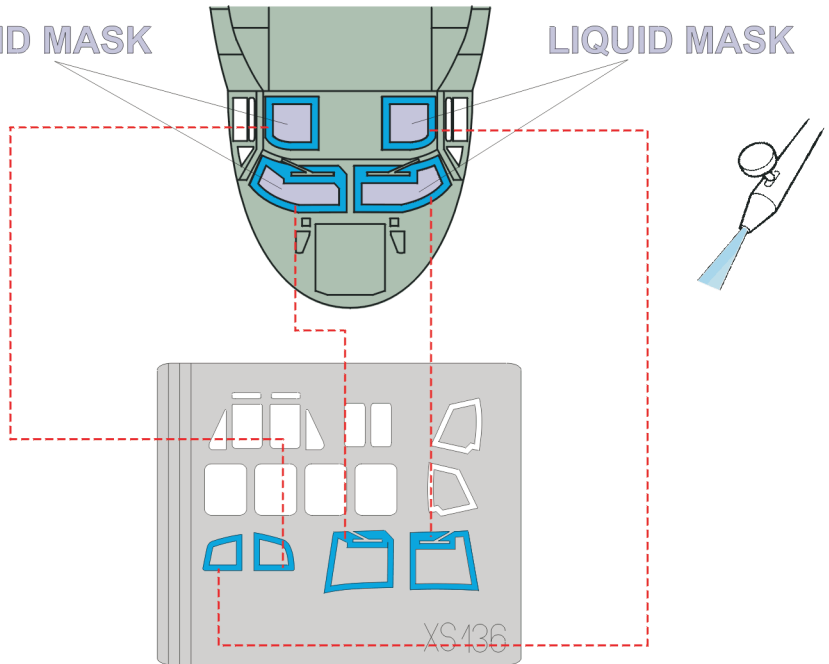

eduard
Express Mask

XS 136

UH-1N model 212/412

The die-cut mask for accurate canopy frame painting of the
Italeri / Revell 1/72 KIT

LIQUID MASK

LIQUID MASK

LIQUID MASK

LIQUID MASK