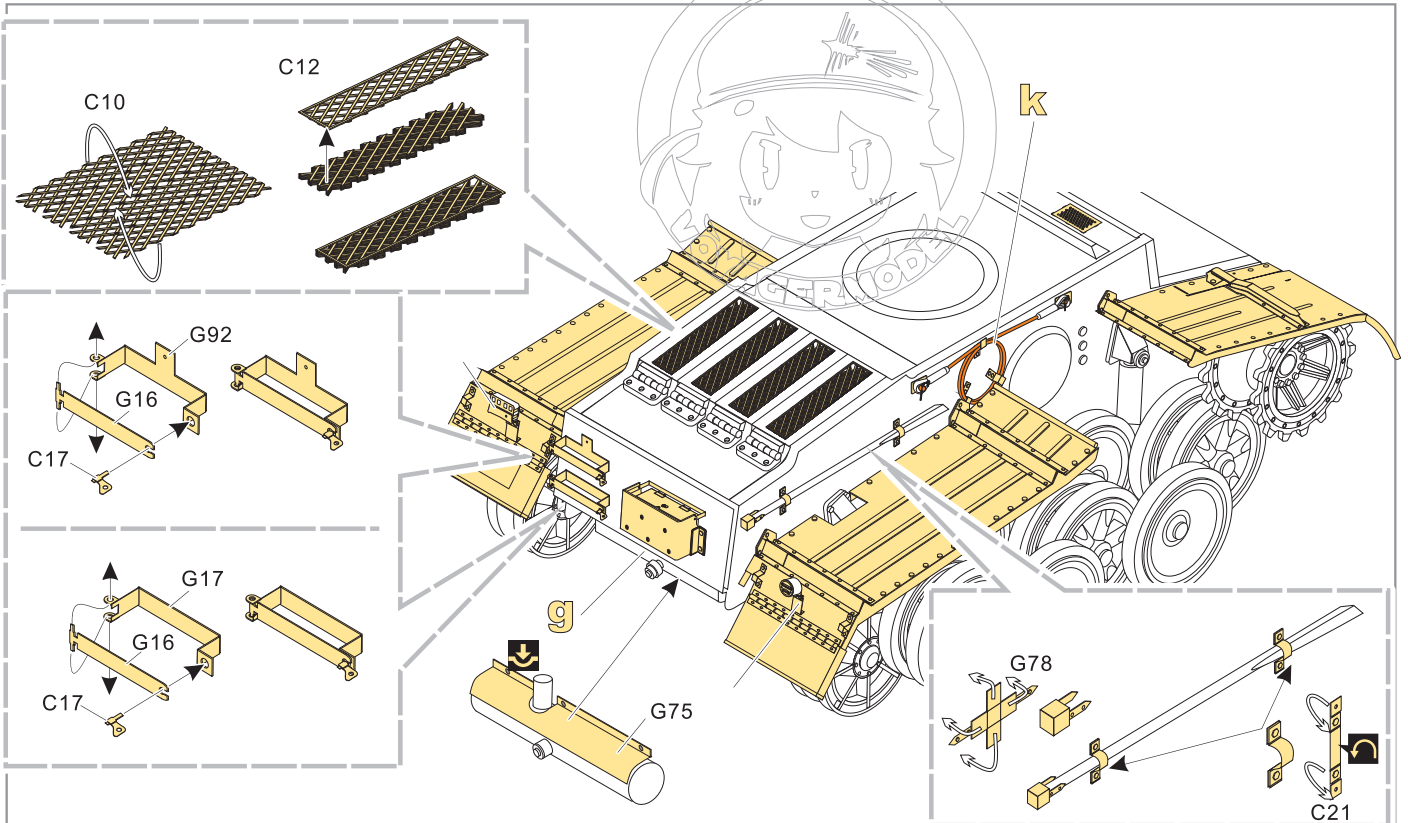

1/35 MILITARY MINIATURE VEHICLE UPGRADE SERIES PE35593

[Http://www.voyagermodel.com/productdetails.asp?itemid=PE35593](http://www.voyagermodel.com/productdetails.asp?itemid=PE35593)

**VOYAGER
MODEL**

更多PE35593样品照片参考请扫一扫
MORE PICTUER OF PE 35593
REFERENCE SCAN HERE

VOYAGERMODEL® 无微不至 极尽享受

Recommended item	
PE35201	WWII German Pz.Kpfw.I Ausf.A
PE35202	WWII German Pz.Kpfw.I Ausf.A Fenders
PE35203	WWII German Pz.Kpfw.I Ausf.A Flakpanzer I
PE35271	WWII German Pz.Kpfw.II Ausf.C
PE35288	WWII German Panther F Basic
PE35292	WWII German Pz.Sfl.Ivb 10.5cm Ie.FH.18/1
PE35313	WWII German 150mm s.IG.33(Sf) auf Pz.Kpfw.I Ausf.B basic
PE35319	WWII German 47mm PaK(t) Panzerjager I basic
PE35378	WWII German PzKpfw.II.Ausf.L Luch late version basic
PE35433	WWII German PzKpfw I Ausf C(VK601) w/smoke discharger
PE 35438	WWII German Pz.Kpfw.II Ausf.D1 (Sd.Kfz.121)
PE35487	WWII German VsKfz.617
PE 35576	WWII German Pz.Kpfw.I Ausf.F (early version)