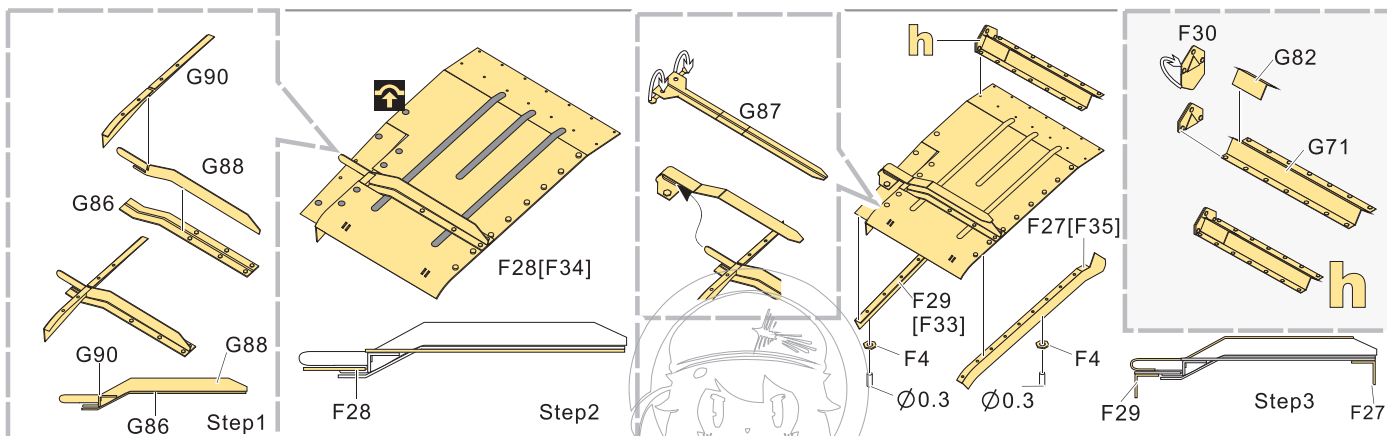

1/35 MILITARY MINIATURE VEHICLE UPGRADE SERIES PE35593