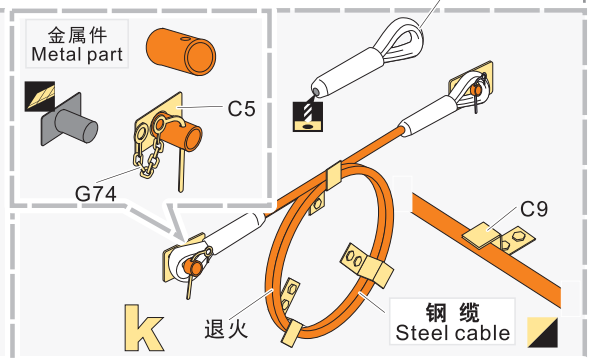

1/35 MILITARY MINIATURE VEHICLE UPGRADE SERIES PE35593