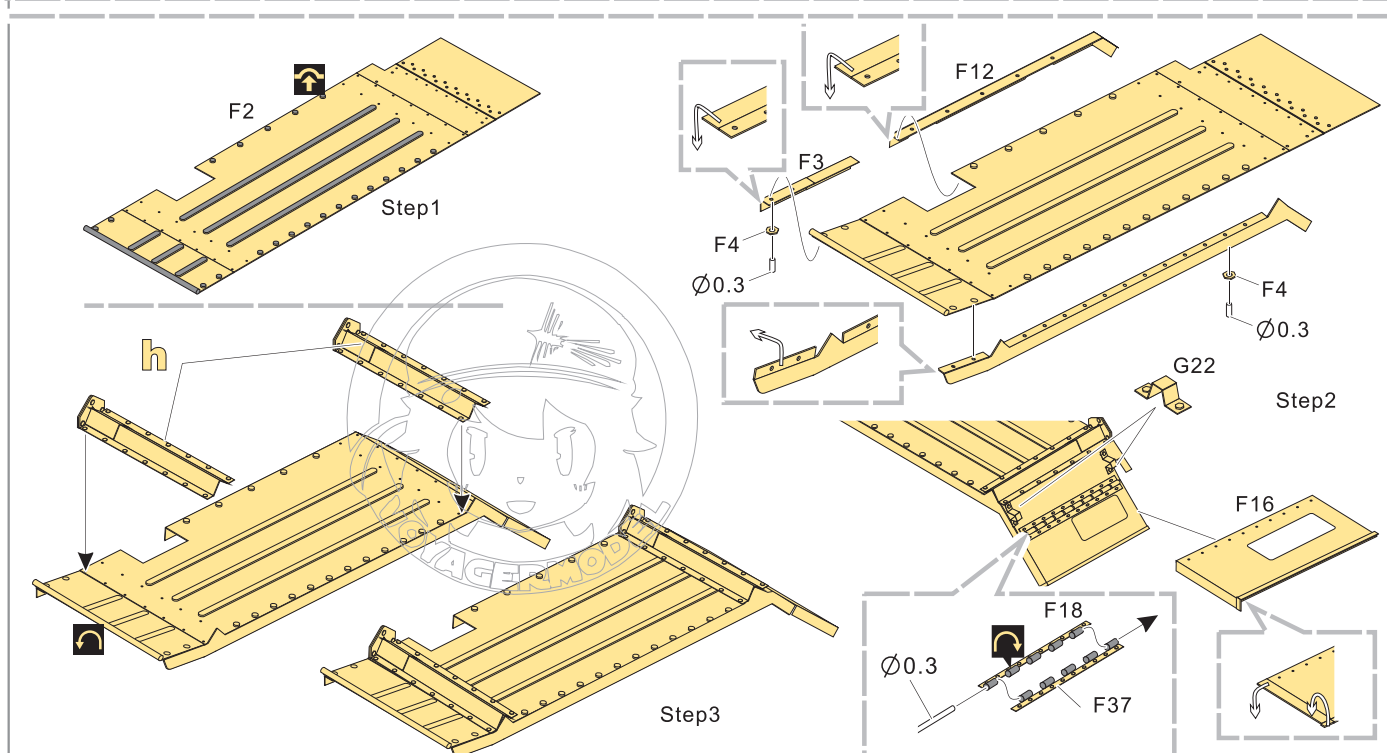

1/35 MILITARY MINIATURE VEHICLE UPGRADE SERIES PE35593