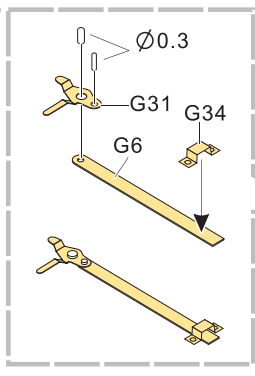

1/35 MILITARY MINIATURE VEHICLE UPGRADE SERIES PE35593

[Http://www.voyagermodel.com/productdetails.asp?itemid=PE35593](http://www.voyagermodel.com/productdetails.asp?itemid=PE35593)