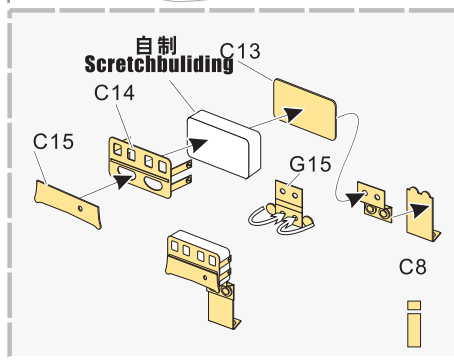

1/35 MILITARY MINIATURE VEHICLE UPGRADE SERIES PE35593