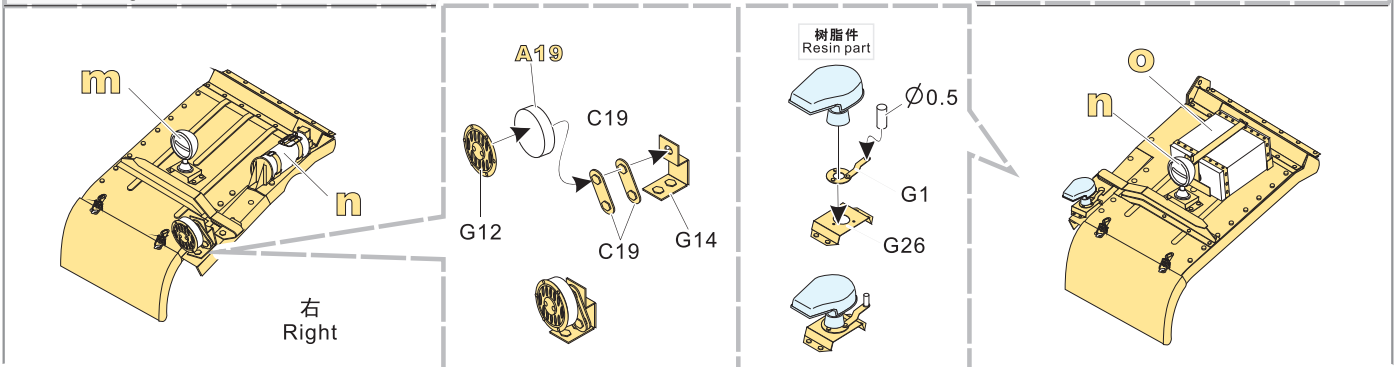

1/35 MILITARY MINIATURE VEHICLE UPGRADE SERIES PE35593