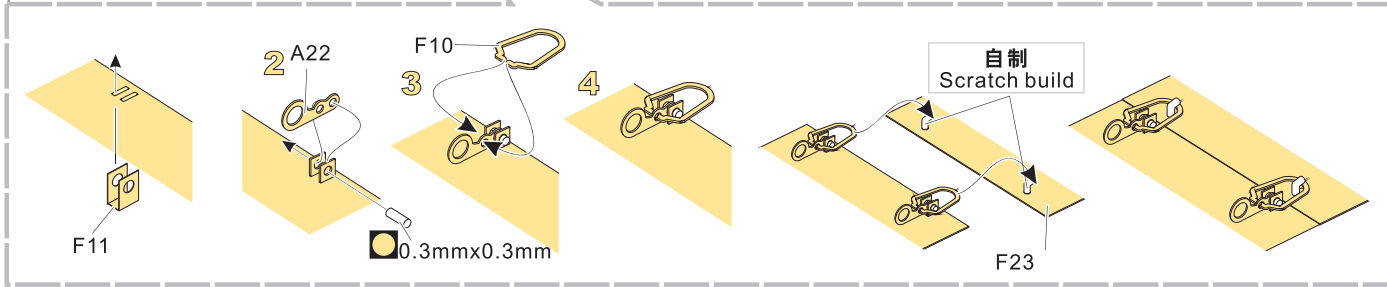

1/35 MILITARY MINIATURE VEHICLE UPGRADE SERIES PE35593