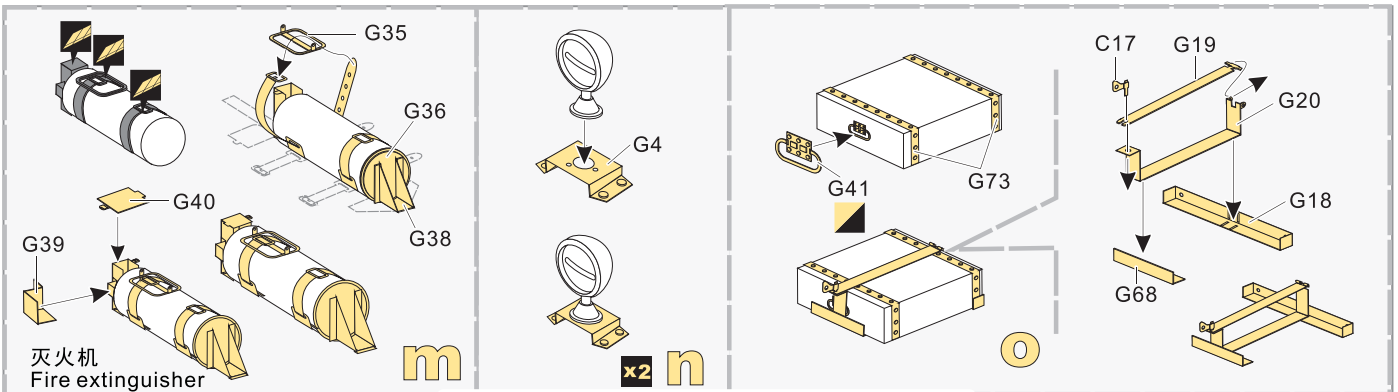

1/35 MILITARY MINIATURE VEHICLE UPGRADE SERIES PE35593