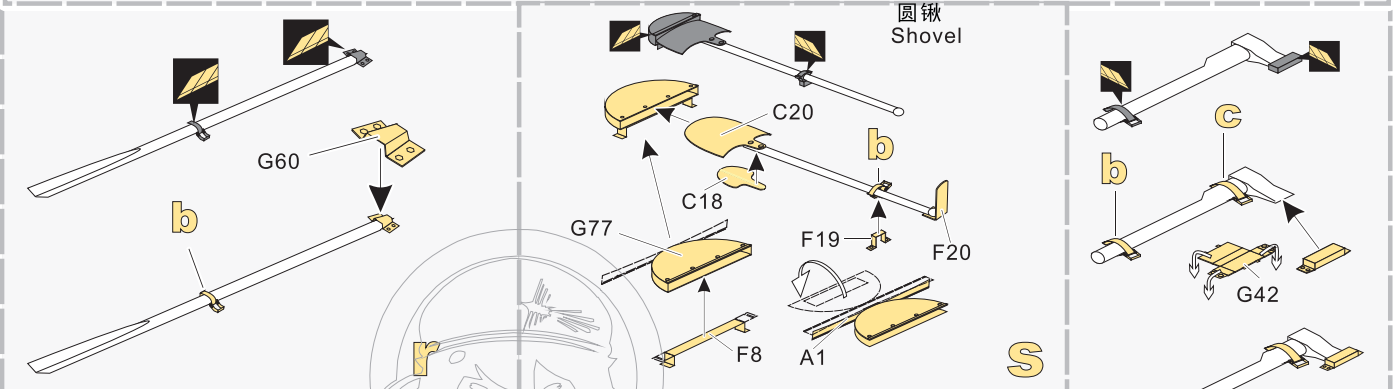

1/35 MILITARY MINIATURE VEHICLE UPGRADE SERIES PE35593