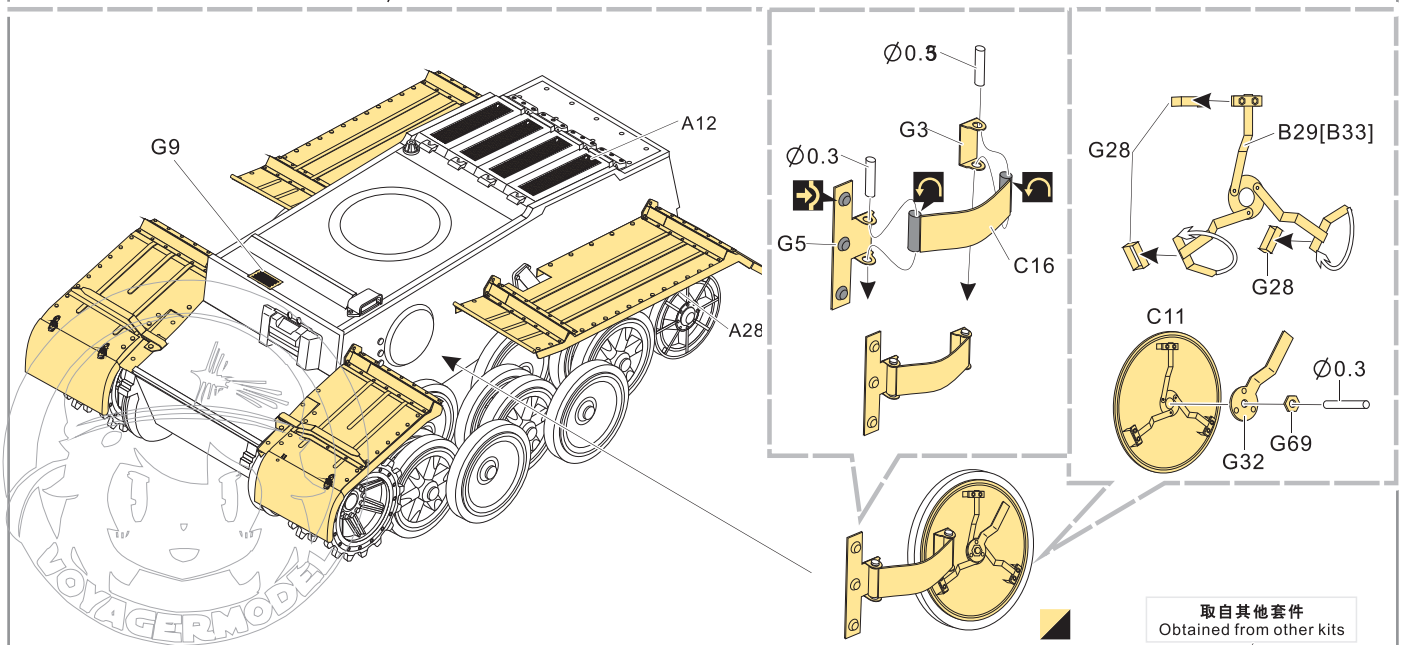

1/35 MILITARY MINIATURE VEHICLE UPGRADE SERIES PE35593