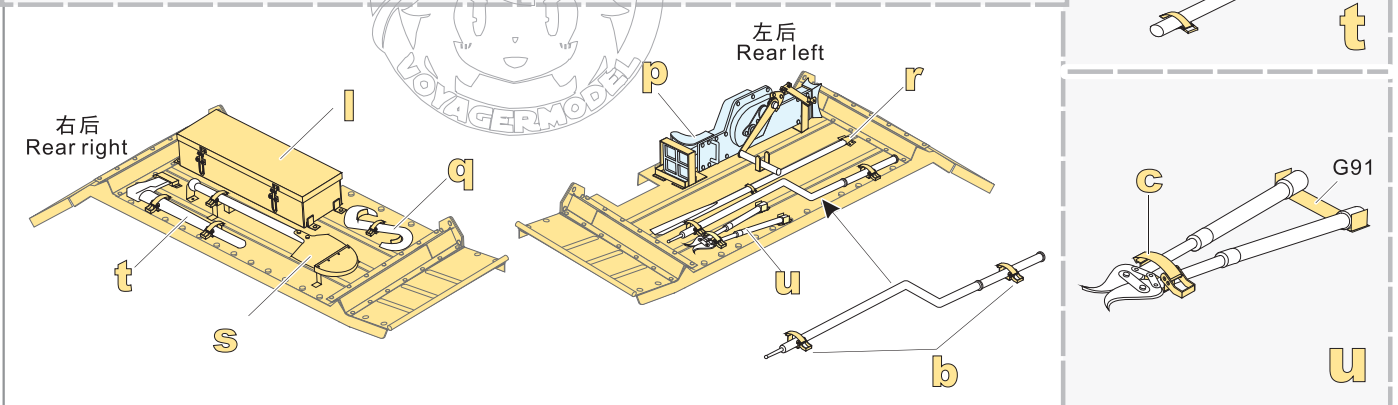

1/35 MILITARY MINIATURE VEHICLE UPGRADE SERIES PE35593