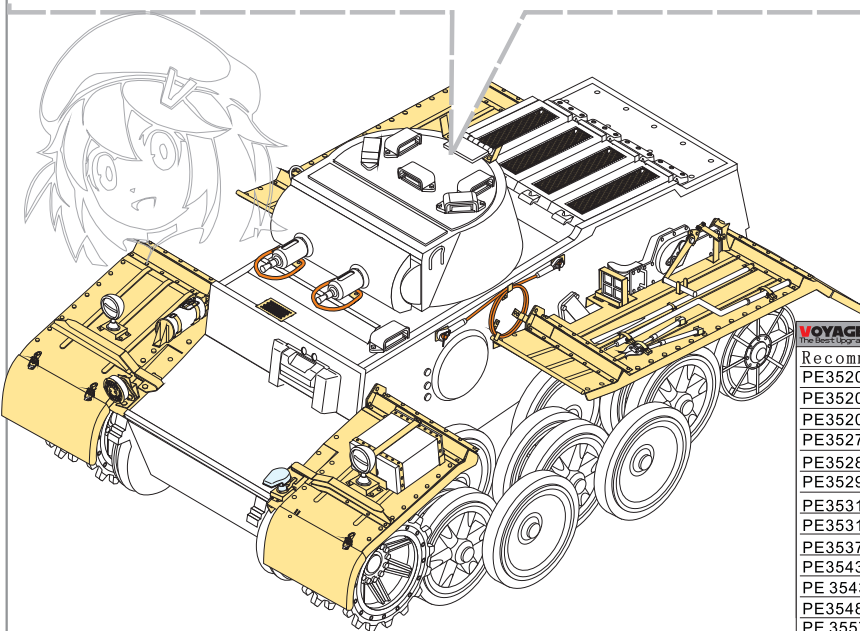

1/35 MILITARY MINIATURE VEHICLE UPGRADE SERIES PE35593

[Http://www.voyagermodel.com/productdetails.asp?itemid=PE35593](http://www.voyagermodel.com/productdetails.asp?itemid=PE35593)

**VOYAGER
MODEL**

更多PE35593样品照片参考请扫一扫
MORE PICTUER OF PE 35593
REFERENCE SCAN HERE

VOYAGERMODEL® 无微不至 极尽享受

Recommended item	
PE35201	WWII German Pz.Kpfw.I Ausf.A
PE35202	WWII German Pz.Kpfw.I Ausf.A Fenders
PE35203	WWII German Pz.Kpfw.I Ausf.A Flakpanzer I
PE35271	WWII German Pz.Kpfw.II Ausf.C
PE35288	WWII German Panther F Basic
PE35292	WWII German Pz.Sfl.Ivb 10.5cm Ie.FH.18/1
PE35313	WWII German 150mm s.IG.33(Sf) auf Pz.Kpfw.I Ausf.B basic
PE35319	WWII German 47mm PaK(t) Panzerjager I basic
PE35378	WWII German PzKpfw.II.Ausf.L Luch late version basic
PE35433	WWII German PzKpfw I Ausf C(VK601) w/smoke discharger
PE 35438	WWII German Pz.Kpfw.II Ausf.D1 (Sd.Kfz.121)
PE35487	WWII German VsKfz.617
PE 35576	WWII German Pz.Kpfw.I Ausf.F (early version)