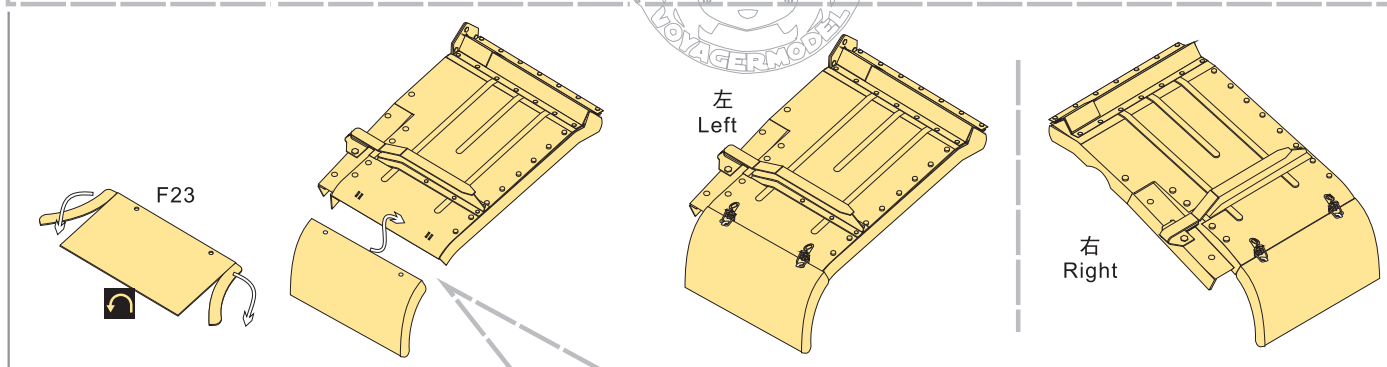

1/35 MILITARY MINIATURE VEHICLE UPGRADE SERIES PE35593