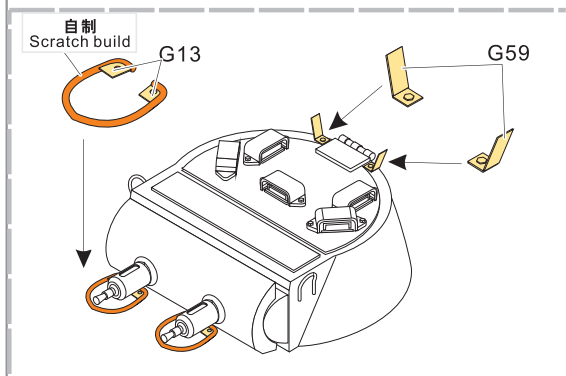

1/35 MILITARY MINIATURE VEHICLE UPGRADE SERIES PE35593

[Http://www.voyagermodel.com/productdetails.asp?itemid=PE35593](http://www.voyagermodel.com/productdetails.asp?itemid=PE35593)

**VOYAGER
MODEL**

更多PE35593样品照片参考请扫一扫
MORE PICTUER OF PE 35593
REFERENCE SCAN HERE

VOYAGERMODEL® 无微不至 极尽享受

Recommended item	
PE35201	WWII German Pz.Kpfw.I Ausf.A
PE35202	WWII German Pz.Kpfw.I Ausf.A Fenders
PE35203	WWII German Pz.Kpfw.I Ausf.A Flakpanzer I
PE35271	WWII German Pz.Kpfw.II Ausf.C
PE35288	WWII German Panther F Basic
PE35292	WWII German Pz.Sfl.Ivb 10.5cm Ie.FH.18/1
PE35313	WWII German 150mm s.IG.33(Sf) auf Pz.Kpfw.I Ausf.B basic
PE35319	WWII German 47mm PaK(t) Panzerjager I basic
PE35378	WWII German PzKpfw.II.Ausf.L Luch late version basic
PE35433	WWII German PzKpfw I Ausf C(VK601) w/smoke discharger
PE 35438	WWII German Pz.Kpfw.II Ausf.D1 (Sd.Kfz.121)
PE35487	WWII German VsKfz.617
PE 35576	WWII German Pz.Kpfw.I Ausf.F (early version)