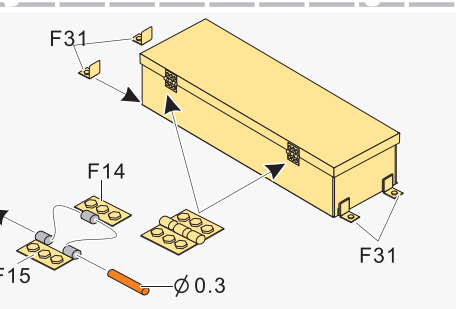

1/35 MILITARY MINIATURE VEHICLE UPGRADE SERIES PE35593