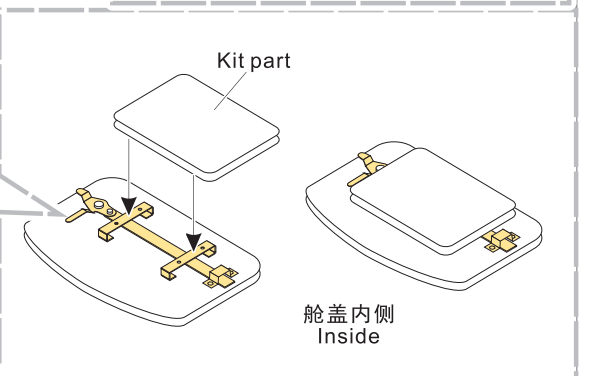

1/35 MILITARY MINIATURE VEHICLE UPGRADE SERIES PE35593

[Http://www.voyagermodel.com/productdetails.asp?itemid=PE35593](http://www.voyagermodel.com/productdetails.asp?itemid=PE35593)

**VOYAGER
MODEL**

更多PE35593样品照片参考请扫一扫
MORE PICTUER OF PE 35593
REFERENCE SCAN HERE

VOYAGERMODEL® 无微不至 极尽享受

Recommended item	
PE35201	WWII German Pz.Kpfw.I Ausf.A
PE35202	WWII German Pz.Kpfw.I Ausf.A Fenders
PE35203	WWII German Pz.Kpfw.I Ausf.A Flakpanzer I
PE35271	WWII German Pz.Kpfw.II Ausf.C
PE35288	WWII German Panther F Basic
PE35292	WWII German Pz.Sfl.Ivb 10.5cm Ie.FH.18/1
PE35313	WWII German 150mm s.IG.33(Sf) auf Pz.Kpfw.I Ausf.B basic
PE35319	WWII German 47mm PaK(t) Panzerjager I basic
PE35378	WWII German PzKpfw.II.Ausf.L Luch late version basic
PE35433	WWII German PzKpfw I Ausf C(VK601) w/smoke discharger
PE 35438	WWII German Pz.Kpfw.II Ausf.D1 (Sd.Kfz.121)
PE35487	WWII German VsKfz.617
PE 35576	WWII German Pz.Kpfw.I Ausf.F (early version)