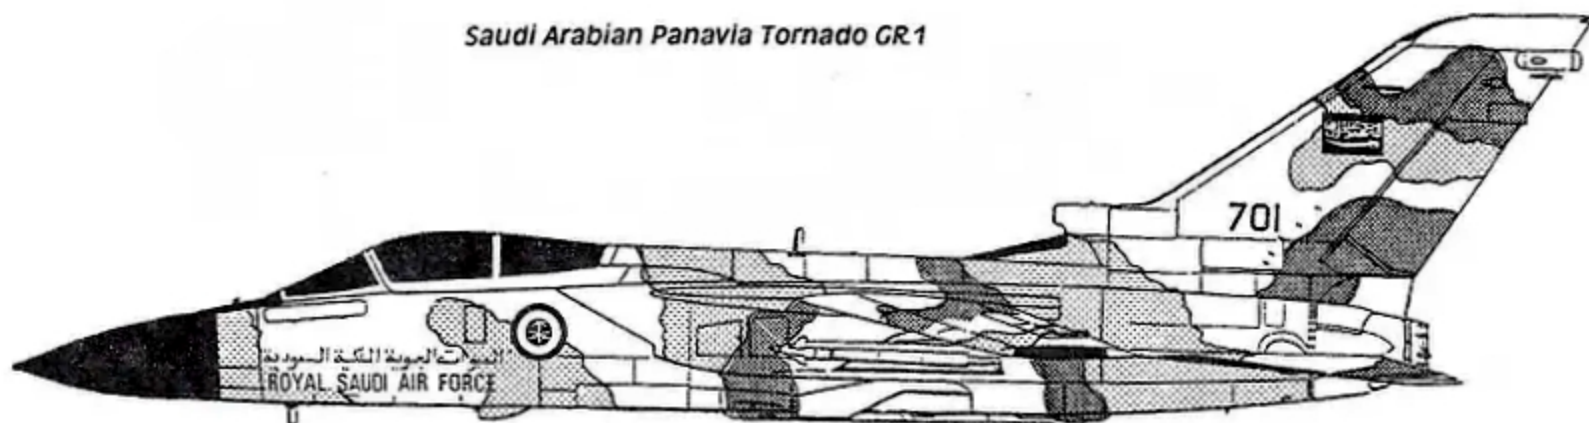

- Dark Green
  BS 381C/641
- Dark Earth
  BS 381C/450
- Light Stone
  BS 381C/361

Saudi Arabian Panavia Tornado GR1