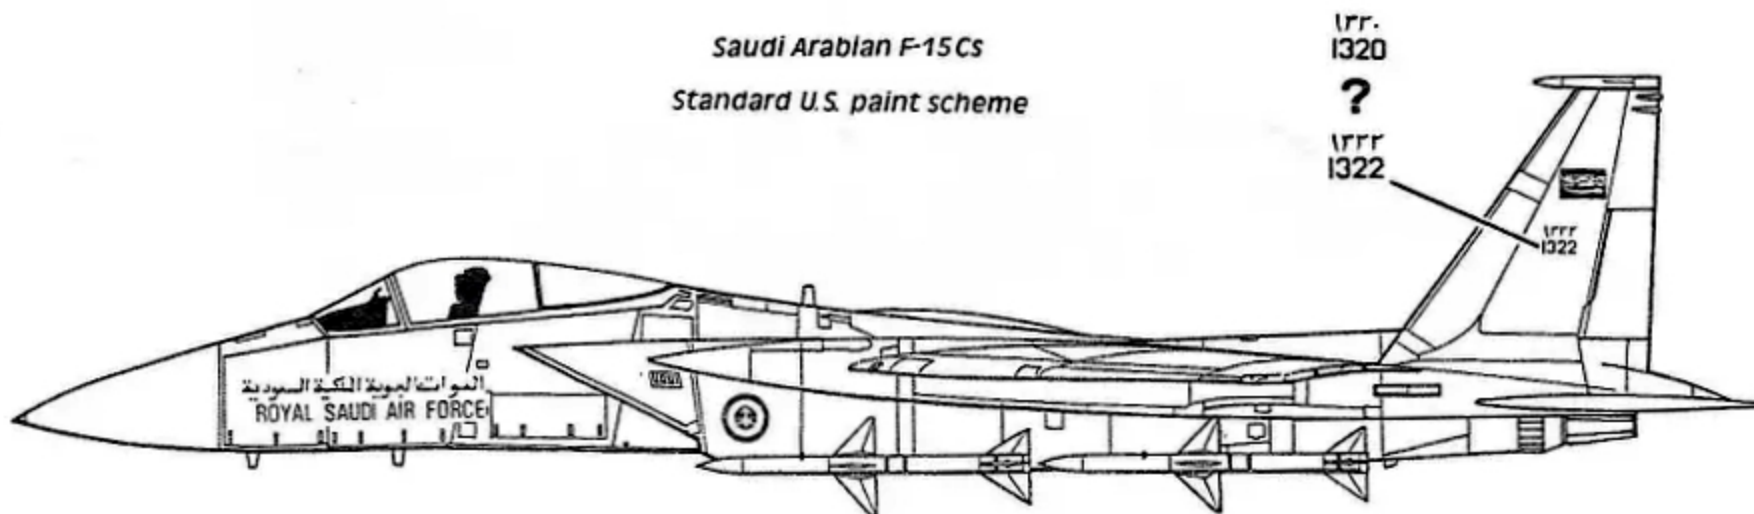

Saudi Arabian F-15Cs
Standard U.S. paint scheme

1320
?
1322

Insignia location: Upper Port
Lower Starboard
Same position as U.S. insignia