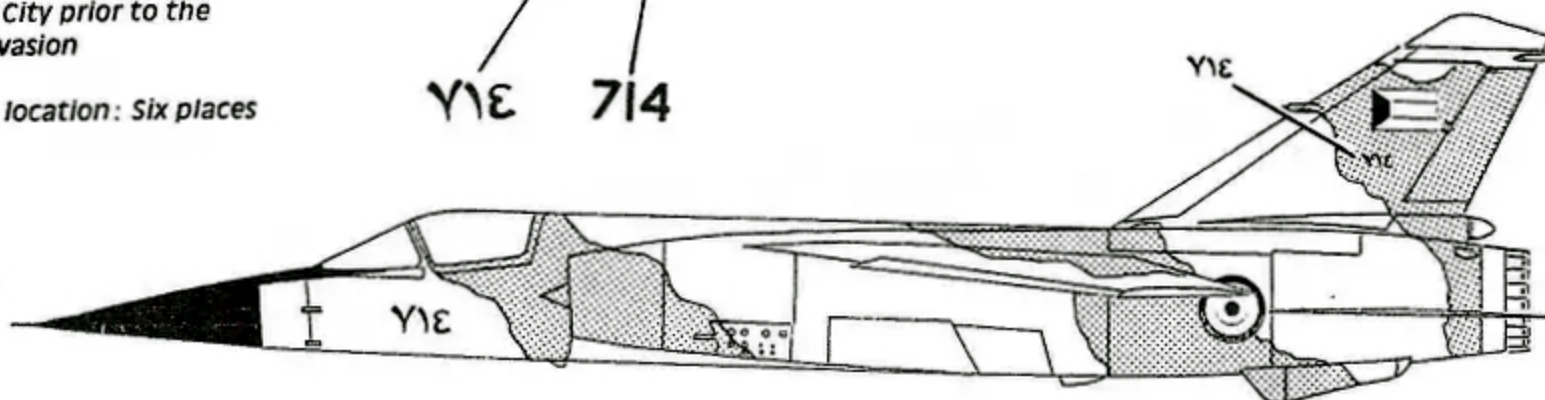

- **Dark Earth**
  BS 381C/450
- **Light Stone**
  BS 381C/361

a/c call sign may or may not be in english on starboard side decision is up to the modeler

Apply red/ black center only after green/ white roundel has dried completely

Kuwaiti Mirage F1CK based in Kuwait City prior to the Iraqi invasion

Insignia location: Six places