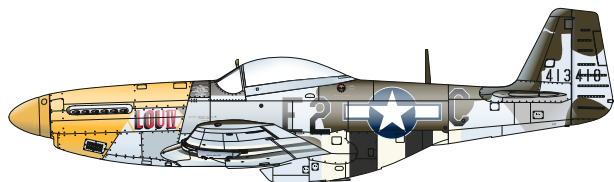

44-13471, Capt. Evan M. Johnson,
505th FS, 339th FG, 8th AF,
Fowlmere, Cambridgeshire,
Great Britain, May 1944

44-13410, Col. Thomas J. J. Christian,
375th FS, 361st FG, 8th AF, Bottisham,
Cambridgeshire, Great Britain,
July 1944

DESIGNED EXCLUSIVELY FOR P-51D-5 BY TAMIYA/REVELL

Eduard - Model Accessories, 435 21 Obrnice 170,
Czech Republic

WWW.EDUARD.COM

D32013 P-51D-5 "8th AF" 1/32

8 591437 562008