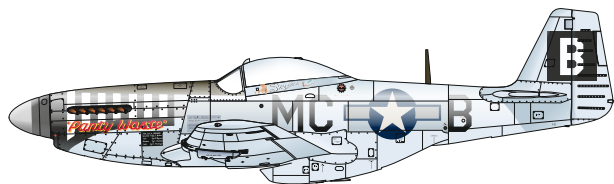

SCALE
1/32

P-51D-5 "8th AF"

ITEM #
D32013

44-13660, Lt. Kenneth A. Skinner,
79th FS, 20th FG, 8th AF, King's Cliffe,
Northamptonshire, Great Britain,
Autumn 1944

44-13760, Capt. Glenn M. Webb,
79th FS, 20th FG, 8th AF,
Northamptonshire, King's Cliffe,
Great Britain, October 1944