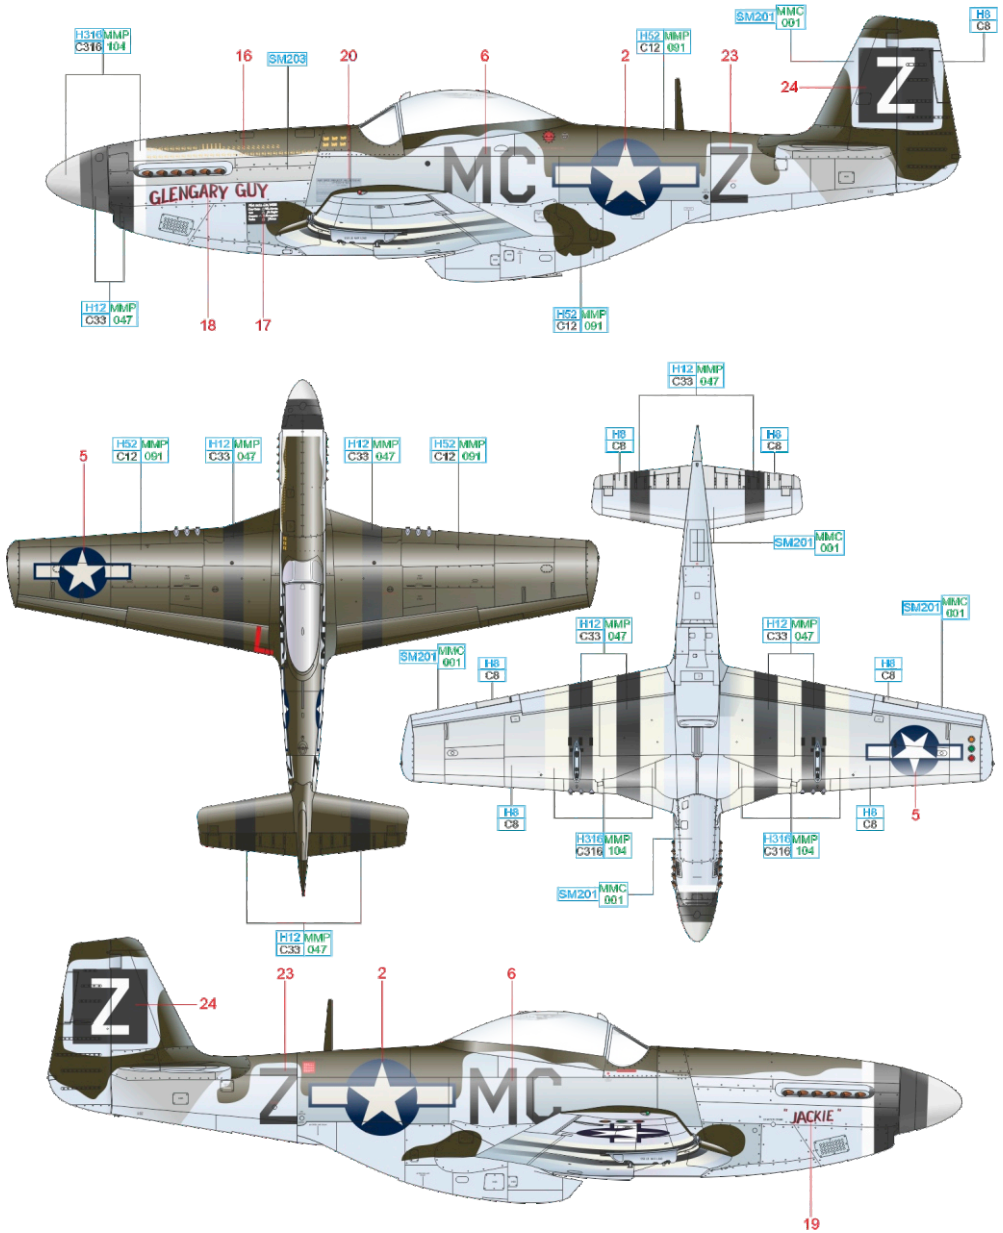

SCALE
1/32

P-51D-5 "8th AF"

ITEM #
D32013

44-13660, Lt. Kenneth A. Skinner,
79th FS, 20th FG, 8th AF, King's Cliffe,
Northamptonshire, Great Britain,
Autumn 1944

44-13760, Capt. Glenn M. Webb,
79th FS, 20th FG, 8th AF,
Northamptonshire, King's Cliffe,
Great Britain, October 1944

WWW.EDUARD.COM

D32013 P-51D-5 "8th AF" 1/32

8 591437 562008

YELLOW	H329 MMP C329 041	BLACK	H12 MMP C33 047	OLIVE DRAB	H52 MMP C12 091
SUPER FINE SILVER	SM201 MMC 001	SUPER IRON	SM203	SILVER	H8 C8
				WHITE	H316 MMP C316 104

WHITE	H316 MMP C316 104	BLACK	H12 MMP C33 047	OLIVE DRAB	H52 MMP C12 091
SUPER FINE SILVER	SM201 MMC 001	SUPER IRON	SM203	SILVER	H8 C8

BLACK	H12 MMP C33 047	RED	H327 MMP C327 101	OLIVE DRAB	H52 MMP C12 091
SUPER FINE SILVER	SM201 MMC 001	SUPER IRON	SM203	SILVER	H8 C8
				WHITE	H318 MMP C316 104