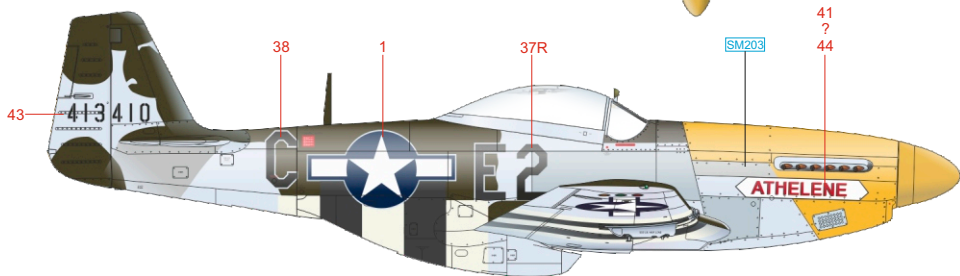

YELLOW	H329 MMP C329 041	BLACK	H12 MMP C33 047	OLIVE DRAB	H52 MMP C12 091
SUPER FINE SILVER	SM201 MMC 001	SUPER IRON	SM203	SILVER	H8 C8
				WHITE	H316 MMP C316 104