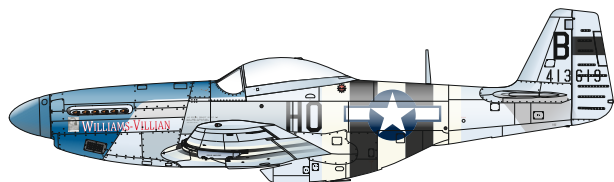

SCALE
1/32

P-51D-5 "8th AF"

ITEM #
D32013

44-13660, Lt. Kenneth A. Skinner,
79th FS, 20th FG, 8th AF, King's Cliffe,
Northamptonshire, Great Britain,
Autumn 1944

44-13760, Capt. Glenn M. Webb,
79th FS, 20th FG, 8th AF,
Northamptonshire, King's Cliffe,
Great Britain, October 1944