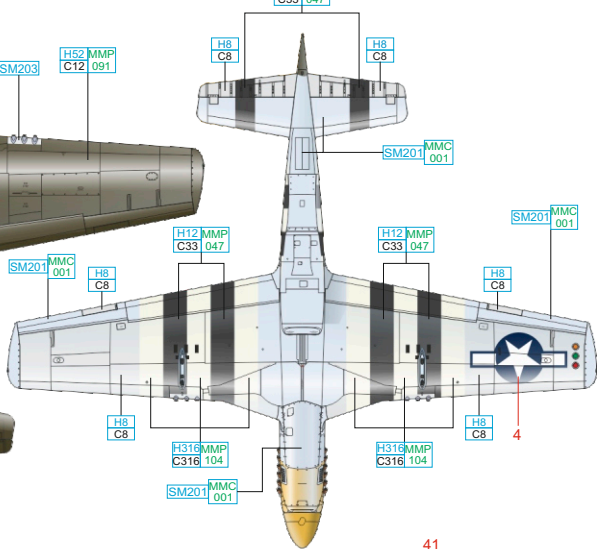

YELLOW	H329 MMP C329 041	BLACK	H12 MMP C33 047	OLIVE DRAB	H52 MMP C12 091
SUPER FINE SILVER	SM201 MMC 001	SUPER IRON	SM203	SILVER	H8 C8
				WHITE	H316 MMP C316 104