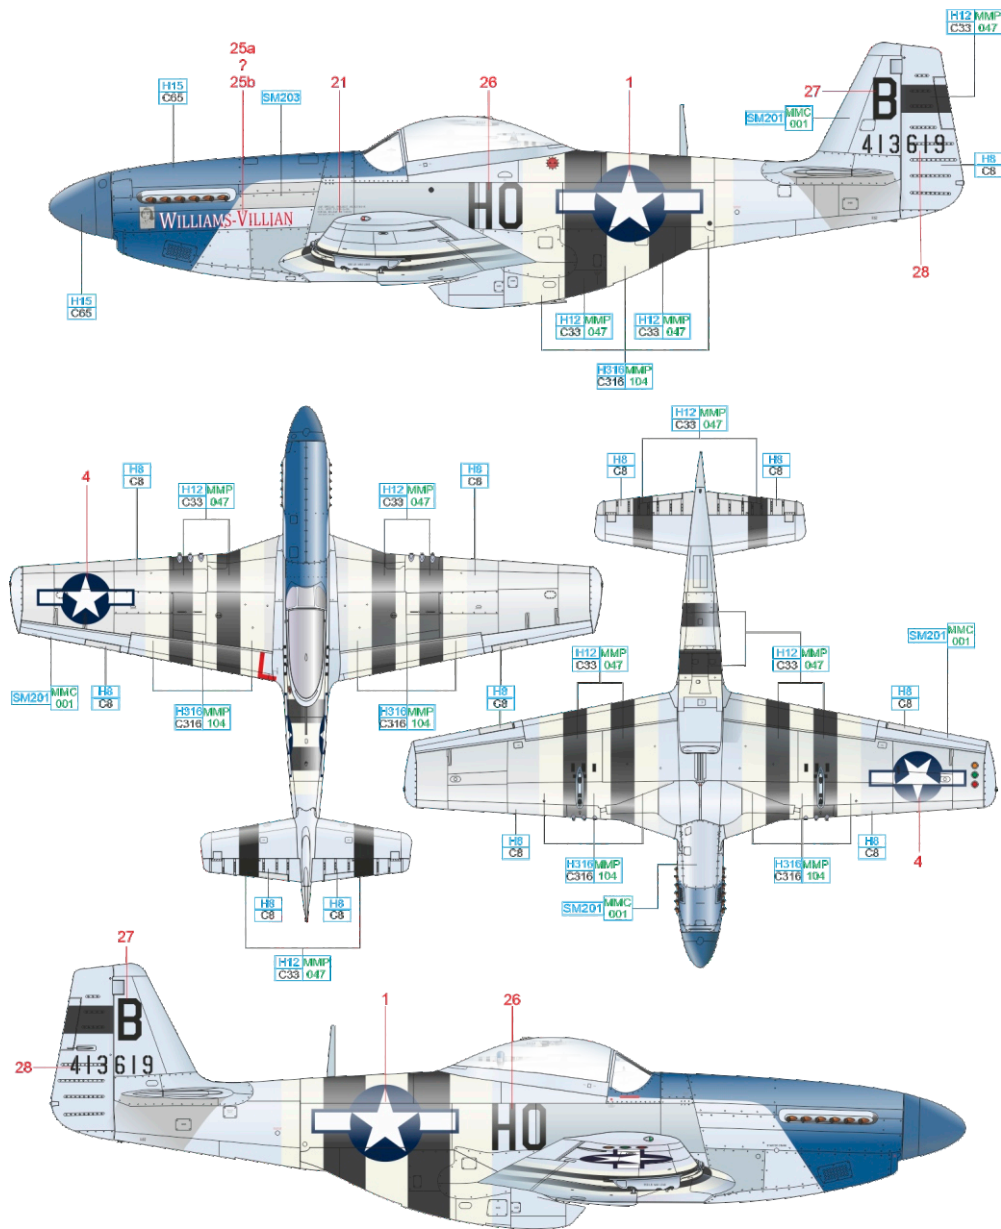

WHITE	H316 MMP C316 104	BLACK	H12 MMP C33 047	BLUE	H15 C65
SUPER FINE SILVER	SM201 MMC 001	SUPER IRON	SM203	SILVER	H8 C8