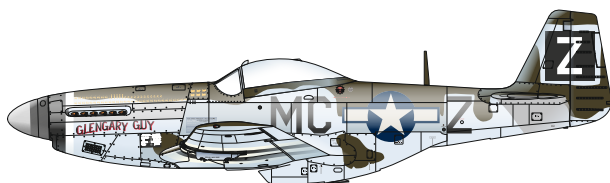

SCALE
1/32

P-51D-5 "8th AF"

ITEM #
D32013

44-13660, Lt. Kenneth A. Skinner,
79th FS, 20th FG, 8th AF, King's Cliffe,
Northamptonshire, Great Britain,
Autumn 1944

44-13760, Capt. Glenn M. Webb,
79th FS, 20th FG, 8th AF,
Northamptonshire, King's Cliffe,
Great Britain, October 1944

44-13410, Col. Thomas J. J. Christian,
375th FS, 361st FG, 8th AF, Bottisham,
Cambridgeshire, Great Britain,
July 1944

DESIGNED EXCLUSIVELY FOR P-51D-5 BY TAMIYA/REVELL

Eduard - Model Accessories, 435 21 Obrnice 170,
Czech Republic