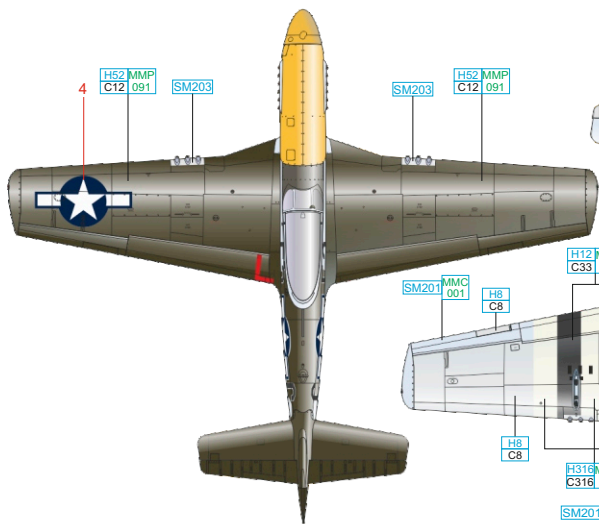

YELLOW	H329 MMP C329 041	BLACK	H12 MMP C33 047	OLIVE DRAB	H52 MMP C12 091
SUPER FINE SILVER	SM201 MMC 001	SUPER IRON	SM203	SILVER	H8 C8
				WHITE	H316 MMP C316 104