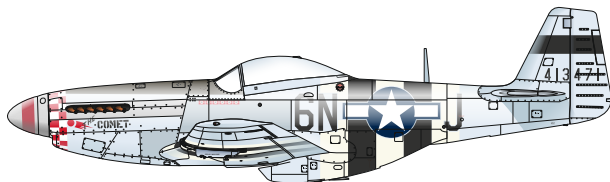

SCALE
1/32

P-51D-5 "8th AF"

ITEM #
D32013

DESIGNED EXCLUSIVELY FOR P-51D-5 BY TAMIYA/REVELL

Eduard - Model Accessories, 435 21 Obrnice 170,
Czech Republic

WWW.EDUARD.COM

D32013 P-51D-5 "8th AF" 1/32

8 591437 562008