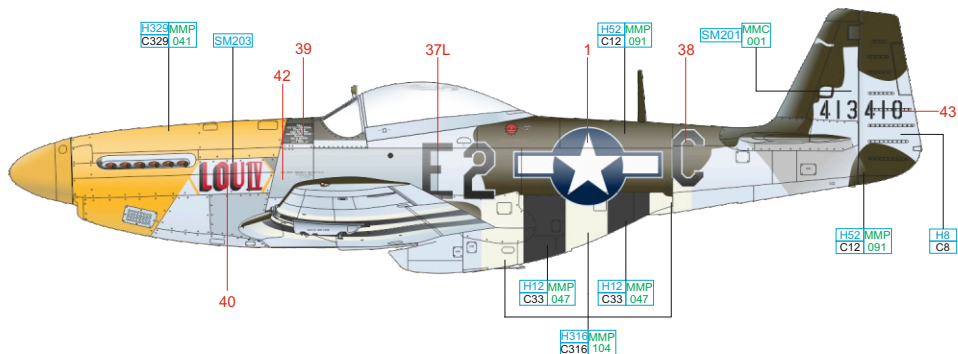

YELLOW	H329 MMP C329 041	BLACK	H12 MMP C33 047	OLIVE DRAB	H52 MMP C12 091
SUPER FINE SILVER	SM201 MMC 001	SUPER IRON	SM203	SILVER	H8 C8
				WHITE	H316 MMP C316 104