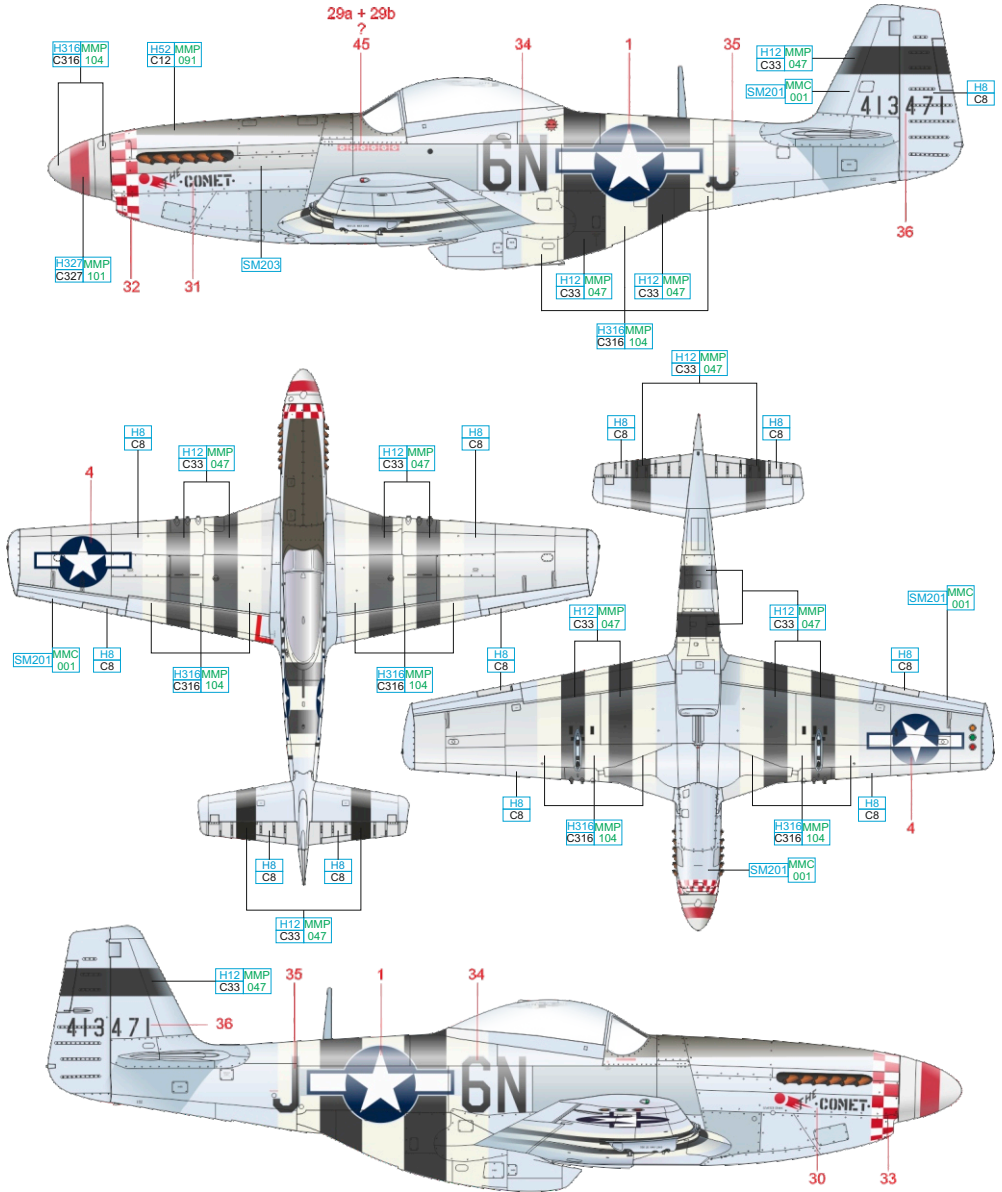

SCALE
1/32

P-51D-5 "8th AF"

ITEM #
D32013

44-13660, Lt. Kenneth A. Skinner,
79th FS, 20th FG, 8th AF, King's Cliffe,
Northamptonshire, Great Britain,
Autumn 1944

44-13760, Capt. Glenn M. Webb,
79th FS, 20th FG, 8th AF,
Northamptonshire, King's Cliffe,
Great Britain, October 1944

WWW.EDUARD.COM

D32013 P-51D-5 "8th AF" 1/32

8 591437 562008

YELLOW	H329 MMP C329 041	BLACK	H12 MMP C33 047	OLIVE DRAB	H52 MMP C12 091
SUPER FINE SILVER	SM201 MMC 001	SUPER IRON	SM203	SILVER	H8 C8
				WHITE	H316 MMP C316 104

WHITE	H316 MMP C316 104	BLACK	H12 MMP C33 047	OLIVE DRAB	H52 MMP C12 091
SUPER FINE SILVER	SM201 MMC 001	SUPER IRON	SM203	SILVER	H8 C8

BLACK	H12 MMP C33 047	RED	H327 MMP C327 101	OLIVE DRAB	H52 MMP C12 091
SUPER FINE SILVER	SM201 MMC 001	SUPER IRON	SM203	SILVER	H8 C8
				WHITE	H318 MMP C316 104