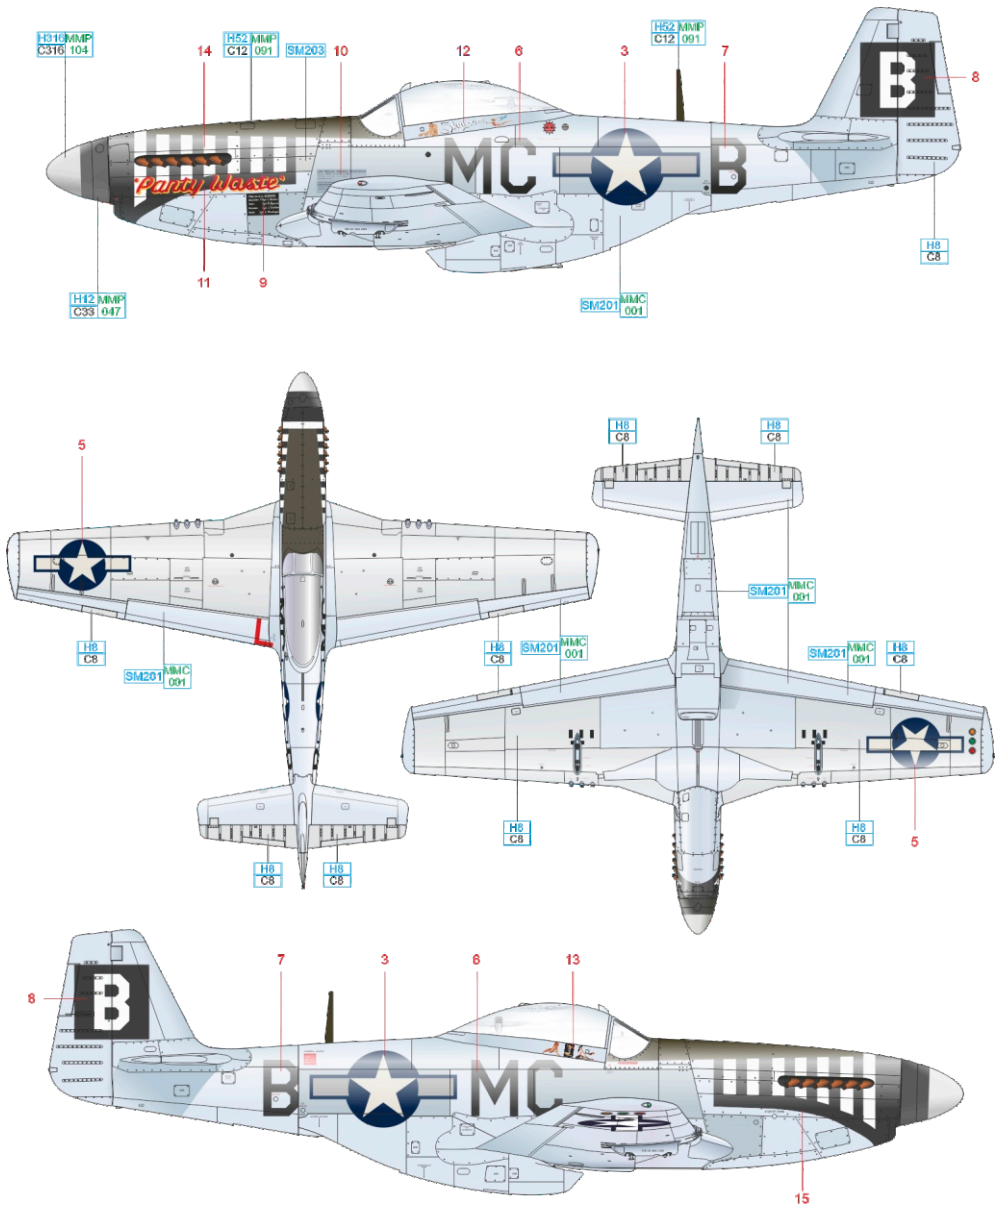

SCALE
1/32

P-51D-5 "8th AF"

ITEM #
D32013

44-13660, Lt. Kenneth A. Skinner,
79th FS, 20th FG, 8th AF, King's Cliffe,
Northamptonshire, Great Britain,
Autumn 1944

44-13760, Capt. Glenn M. Webb,
79th FS, 20th FG, 8th AF,
Northamptonshire, King's Cliffe,
Great Britain, October 1944

WWW.EDUARD.COM

D32013 P-51D-5 "8th AF" 1/32

8 591437 562008

YELLOW	H329 MMP C329 041	BLACK	H12 MMP C33 047	OLIVE DRAB	H52 MMP C12 091
SUPER FINE SILVER	SM201 MMC 001	SUPER IRON	SM203	SILVER	H8 C8
				WHITE	H316 MMP C316 104

WHITE	H316 MMP C316 104	BLACK	H12 MMP C33 047	OLIVE DRAB	H52 MMP C12 091
SUPER FINE SILVER	SM201 MMC 001	SUPER IRON	SM203	SILVER	H8 C8

BLACK	H12 MMP C33 047	RED	H327 MMP C327 101	OLIVE DRAB	H52 MMP C12 091
SUPER FINE SILVER	SM201 MMC 001	SUPER IRON	SM203	SILVER	H8 C8
				WHITE	H318 MMP C316 104