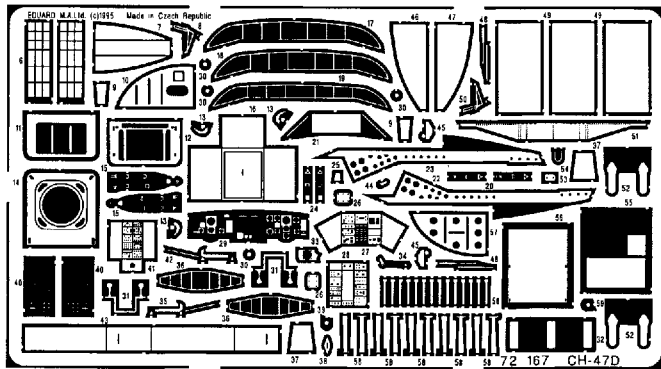

# CH-47D Chinook

72 167

1/72 scale detail set for Matchbox-Revell kit

-  OPPOSITE SIDE
-  REMOVE
-  OPTION
-  BEND
-  REPLACE
-  GRIND

## A COCKPIT