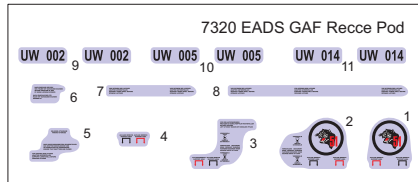

Obtisky / Decals

© CMK 2015

Díly ohnuté popř. pokroucené vlivem teplotních změn a stárnutí materiálu, mohou být narovnané do požadovaného tvaru pomocí proudu teplé vody nebo vzduchu (fén na vlasy).

Parts slightly distorted and bended owing to temperature changes or due to material ageing can be straightened to requested shape by hot water or hot air jet. (hair dryer)

This process can be repeated till result is entirely satisfactory.

K lepení použít kyanoakrylátové lepidlo!
For best result gluing use cyanoacrylate glue!

Kontaktní plochy doporučujeme před lepením odmastit
Contact areas ungrease is recommended before gluing.

Visit an official website and e-shop a
www.cmkkits.com

NEW ITEMS SETS 1:72

7240 Spitfire PR.Mk.XIX - Engine set for Airfix kit

7297 P-40B - Undercarriage set for Airfix kit

7301 RecceLite Reconnaissance Pod (1 pcs)

7303 Taurus KEPD 350 Long-Range Air-to-Surface Missile

7306 GBU-24 Pavewax III Laser Guided Bomb (2 pcs)

7307 Remove Before Flight Tags (20 pcs)

MPM Production, Mezilesí 718, Praha 9, 193 00 CZECH REPUBLIC
www.cmkkits.com, e-mail: export@mpm.cz