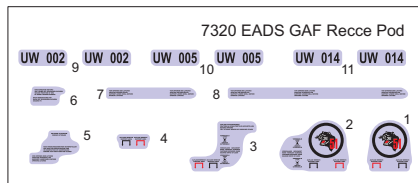

Obtisky / Decals

© CMK 2015

Díly ohnuté popř. pokroucené vlivem teplotních změn a stárnutí materiálu, mohou být narovnané do požadovaného tvaru pomocí proudu teplé vody nebo vzduchu (fén na vlasy).

Parts slightly distorted and bended owing to temperature changes or due to material ageing can be straightened to requested shape by hot water or hot air jet. (hair dryer)

This process can be repeated till result is entirely satisfactory.

K lepení použít kyanoakrylátové lepidlo!
For best result gluing use cyanoacrylate glue!

Kontaktní plochy doporučujeme před lepením odmastit
Contact areas ungrease is recommended before gluing.

Visit an official website and e-shop a
www.cmkkits.com

NEW ITEMS SETS 1:72

7240 Spitfire PR.Mk.XIX - Engine set for Airfix kit

7297 P-40B - Undercarriage set for Airfix kit

7301 RecceLite Reconnaissance Pod (1 pcs)

7303 Taurus KEPD 350 Long-Range Air-to-Surface Missile

7306 GBU-24 Pavewax III Laser Guided Bomb (2 pcs)

7307 Remove Before Flight Tags (20 pcs)

MPM Production, Mezilesí 718, Praha 9, 193 00 CZECH REPUBLIC
www.cmkkits.com, e-mail: export@mpm.cz