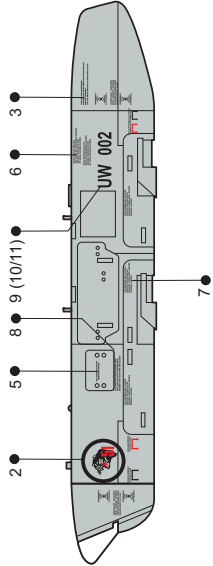

Zbarvení / Color

Levá strana / Left side