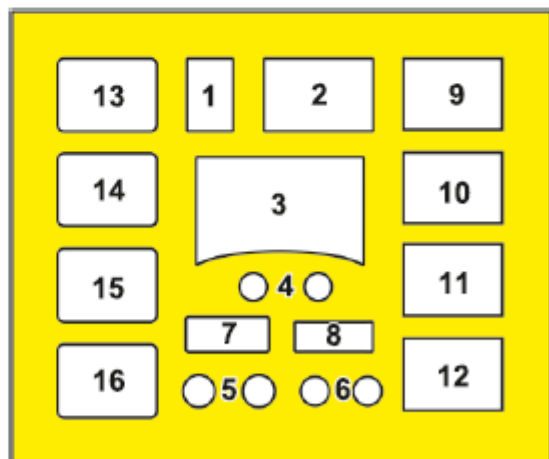

Clear Prop!**ZIS-5/5V/6,
BZ-35/39
PAINTING MASK****ACCESSORIES SET FOR
CLEARPROP
ZIS-5/5V/6, BZ-35/39 KITS****1:72
#CPA72103****PAINTING MASK
DOUBLE-SIDED****NUMBER OF PARTS: 19 pcs****1** stages of assembly **?** optional**A** variants of assembly  do not glue**A1** part number  make a hole apply decals  detach with knife apply the adhesive mask  paint bend  repeat the operation N times

THIS SET CONTAINS:

MADE FROM YELLOW KABUKI TYPE PAPER

This product contains metal and resin detail parts for upgrading scale plastic models.

WARNING! This set contains small and sharp parts. Work carefully in a ventilated and well-lit room. Safety glasses are recommended. This product is not suitable for children below 14 years age.

1**2**

3**4**