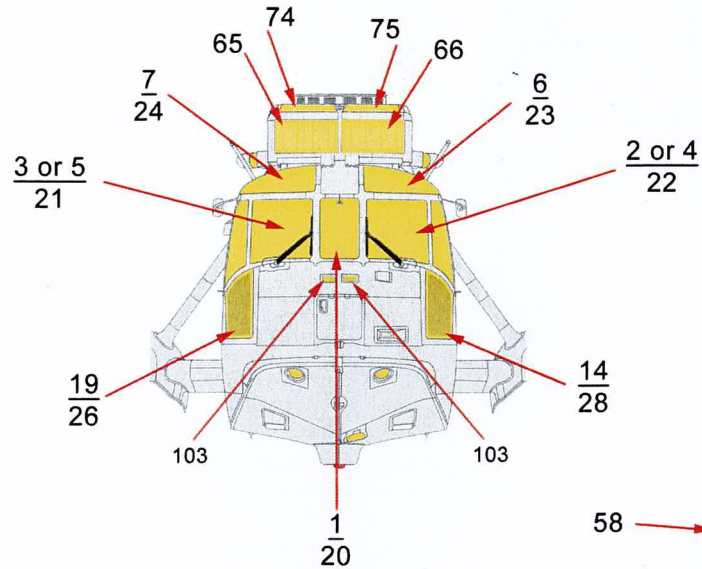

Westland Seaking Paint Masks

for 1/48 Airfix Kit