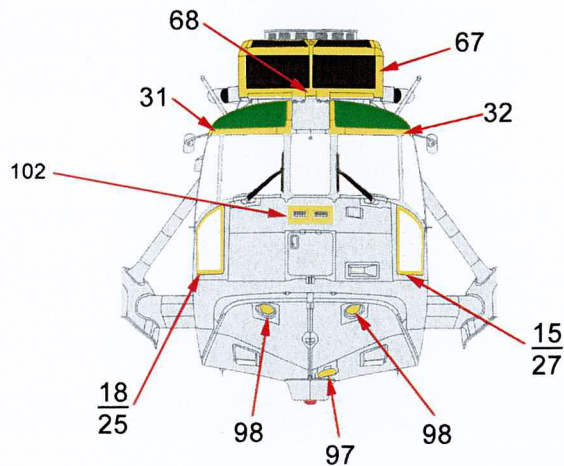

NOTE:
2 Outside
22 Inside