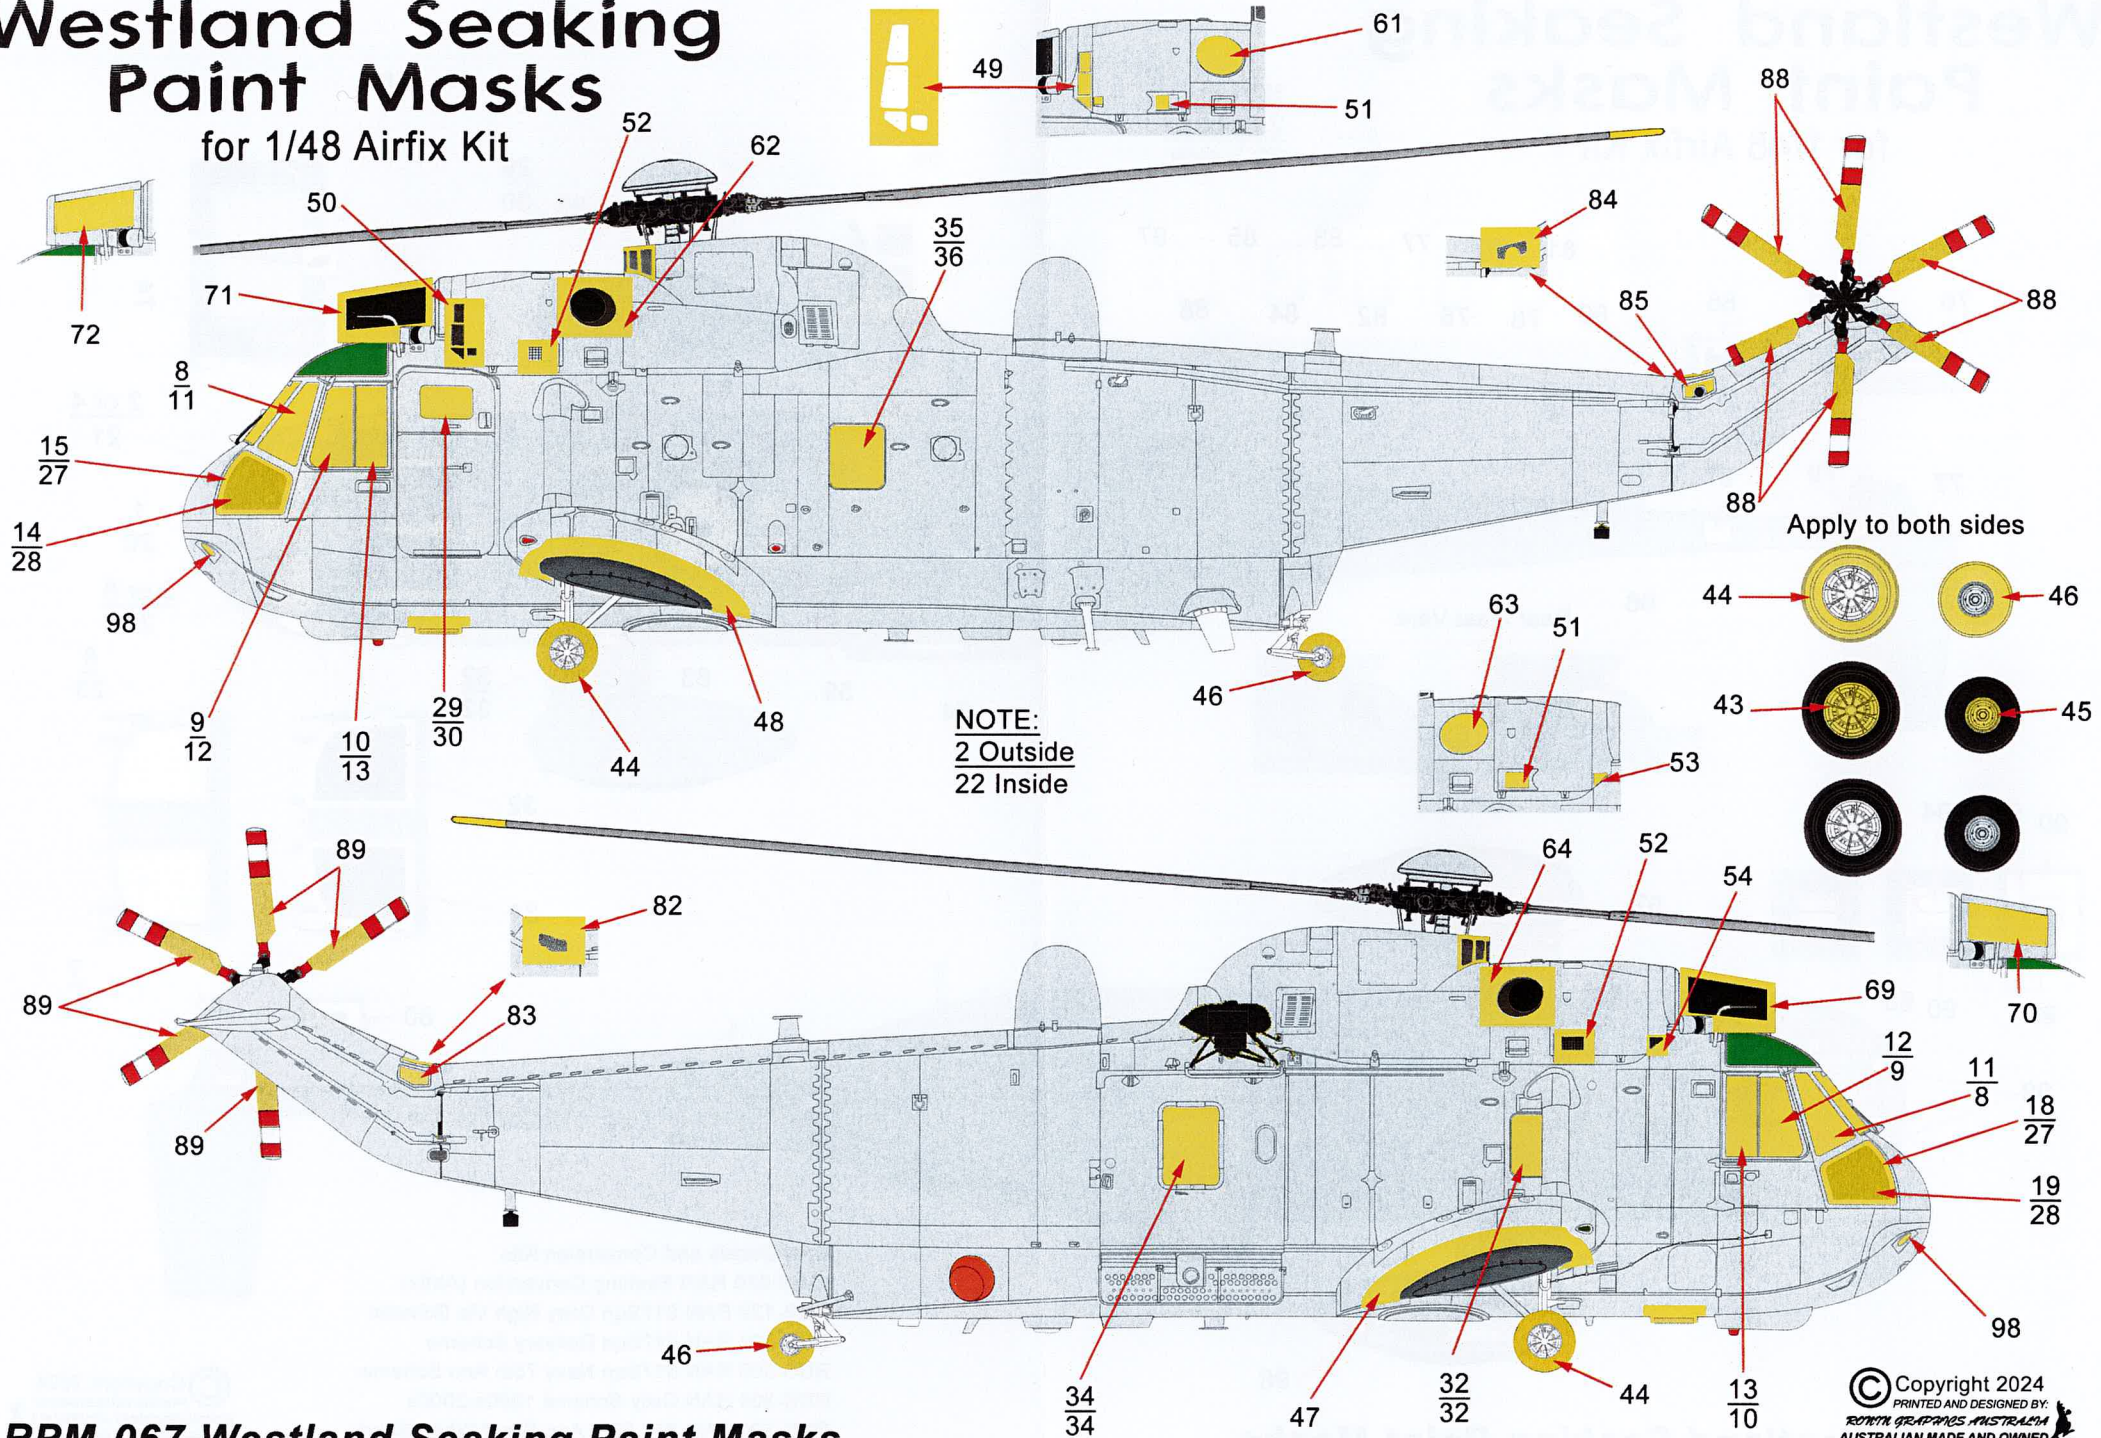

Westland Seaking Paint Masks

for 1/48 Airfix Kit

NOTE:
2 Outside
22 Inside

Apply to both sides

RPM-067 Westland Seaking Paint Masks

© Copyright 2024
PRINTED AND DESIGNED BY
RPM MODELS AUSTRALIA
AUSTRALIAN MADE AND OWNED

Westland Seaking Paint Masks

for 1/48 Airfix Kit

NOTE:
2 Outside
22 Inside

RPM-067 Westland Seaking Paint Masks

RAN Decals and Conversion Kits
 CWS-030 RAN Seaking Conversion (Airfix)
 RDS-129 RAN 817Sqn Grey High Viz Scheme
 RDS-302 RAN 817Sqn Delivery Scheme
 RDS-303 RAN 817Sqn Navy 75th Ann Scheme
 RDS-304 RAN Grey Scheme 1990s-2000s
 RDS-305 RAN 817 50th Ann Great White Shark

© Copyright 2024
 PRINTED AND DESIGNED BY:
 ROMY GRAPPADES AUSTRALIA
 AUSTRALIAN MADE AND OWNED

Westland Seaking Paint Masks

for 1/48 Airfix Kit

NOTE:
2 Outside
22 Inside

<p>RAF / RN FLIR Pod Kit Part G7, G8</p>  <p>101</p>	<p>Bubble Windows Kit Part No X15</p>  <p>37</p> <p>Kit Part No X11</p>  <p>41</p>	<p>UK Only Laser sensor units Kit Part X20</p>  <p>100</p> 
<p>39 Inside</p>	<p>38</p> <p>40</p> <p>42 Inside</p>	