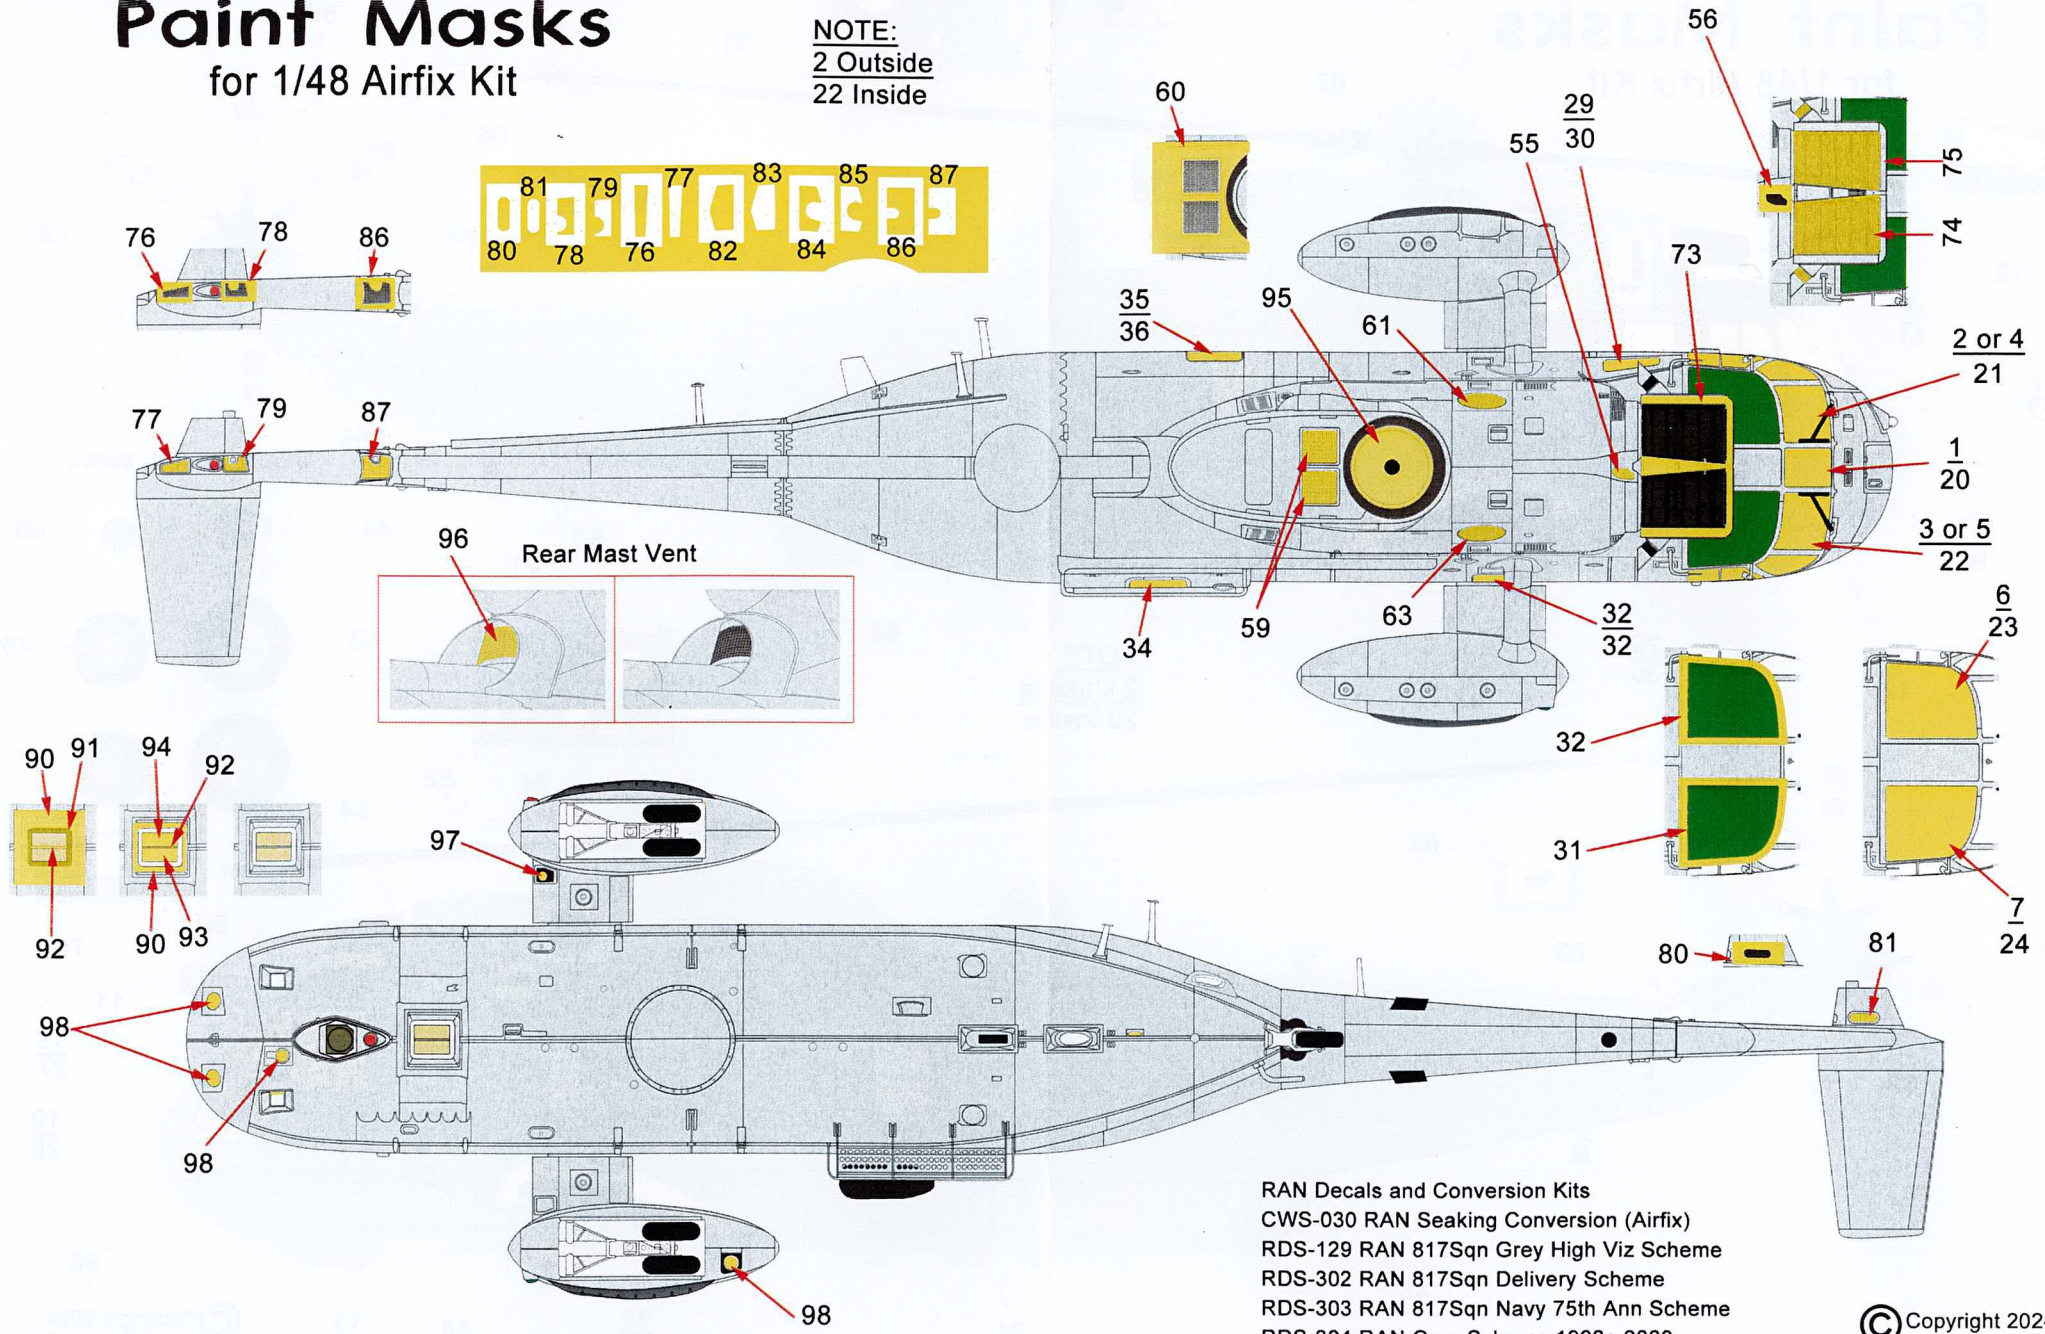

Westland Seaking Paint Masks

for 1/48 Airfix Kit

NOTE:
2 Outside
22 Inside

Apply to both sides

RPM-067 Westland Seaking Paint Masks

© Copyright 2024
PRINTED AND DESIGNED BY
RPM MODELS AUSTRALIA
AUSTRALIAN MADE AND OWNED

Westland Seaking Paint Masks

for 1/48 Airfix Kit

NOTE:
2 Outside
22 Inside

RPM-067 Westland Seaking Paint Masks

RAN Decals and Conversion Kits
 CWS-030 RAN Seaking Conversion (Airfix)
 RDS-129 RAN 817Sqn Grey High Viz Scheme
 RDS-302 RAN 817Sqn Delivery Scheme
 RDS-303 RAN 817Sqn Navy 75th Ann Scheme
 RDS-304 RAN Grey Scheme 1990s-2000s
 RDS-305 RAN 817 50th Ann Great White Shark