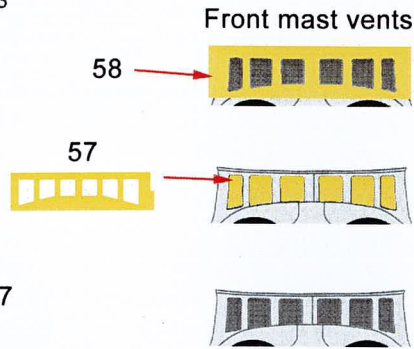

NOTE:
2 Outside
22 Inside