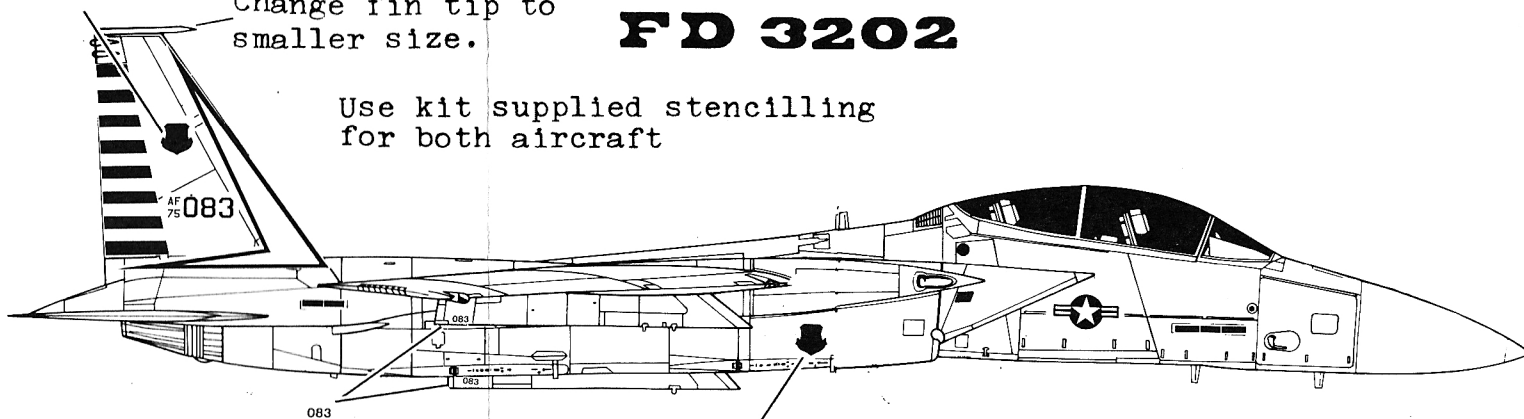

32 SCALE FD 3202

TAC BADGE

Change fin tip to
smaller size.

Use kit supplied stencilling
for both aircraft

ADTAC BADGE

Blue border national
insignia

Both aircraft painted in standard
camouflage scheme of:
Dark Gray FS 36320
Light Gray FS 36375
as shown on kit instruction sheet.