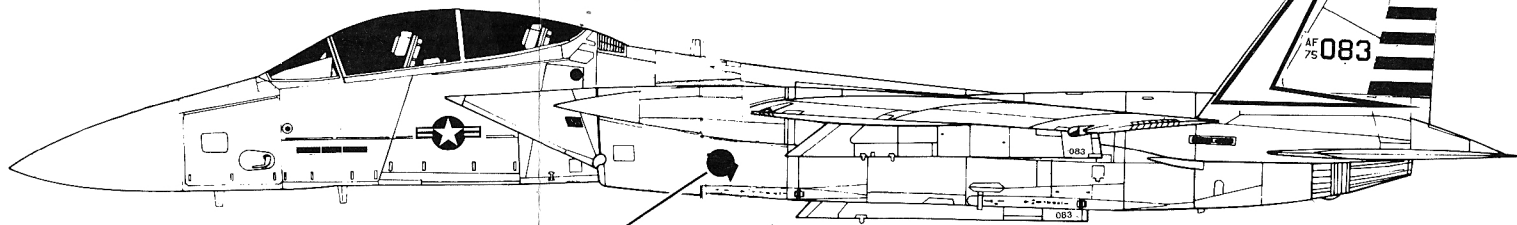

Use kit supplied stencilling
for both aircraft

ADTAC BADGE

Blue border national
insignia

Both aircraft painted in standard
camouflage scheme of:
Dark Gray FS 36320
Light Gray FS 36375
as shown on kit instruction sheet.