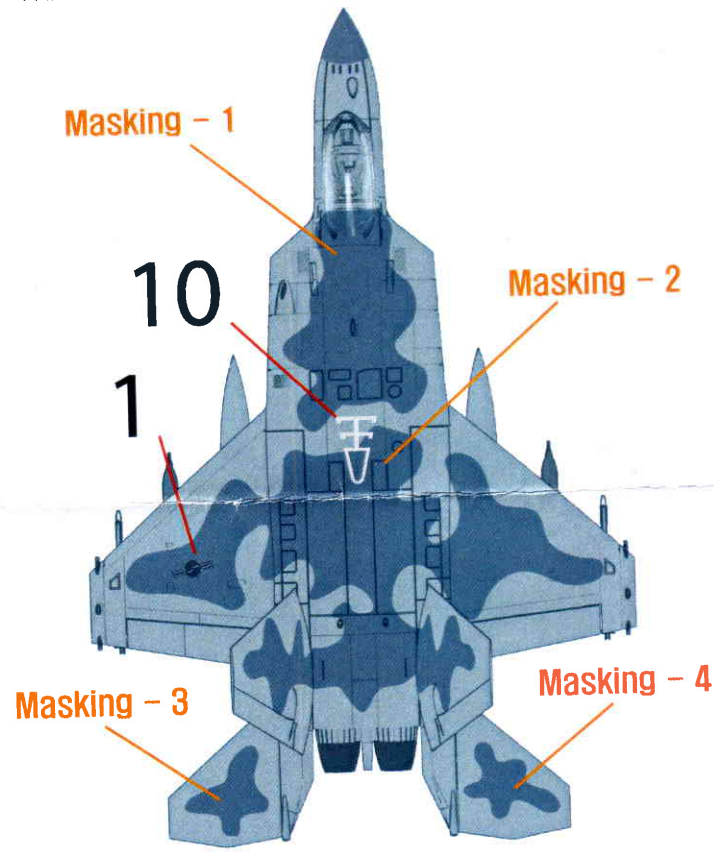

#Masking sheet for canopy #キャノピー用マスキングシート

Outside/外側 Inside/内側