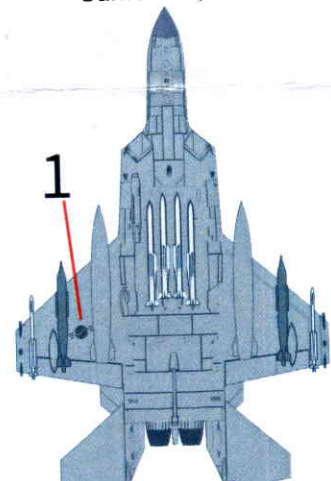

#Masking sheet for canopy #キャノピー用マスキングシート

Outside/外側 Inside/内側